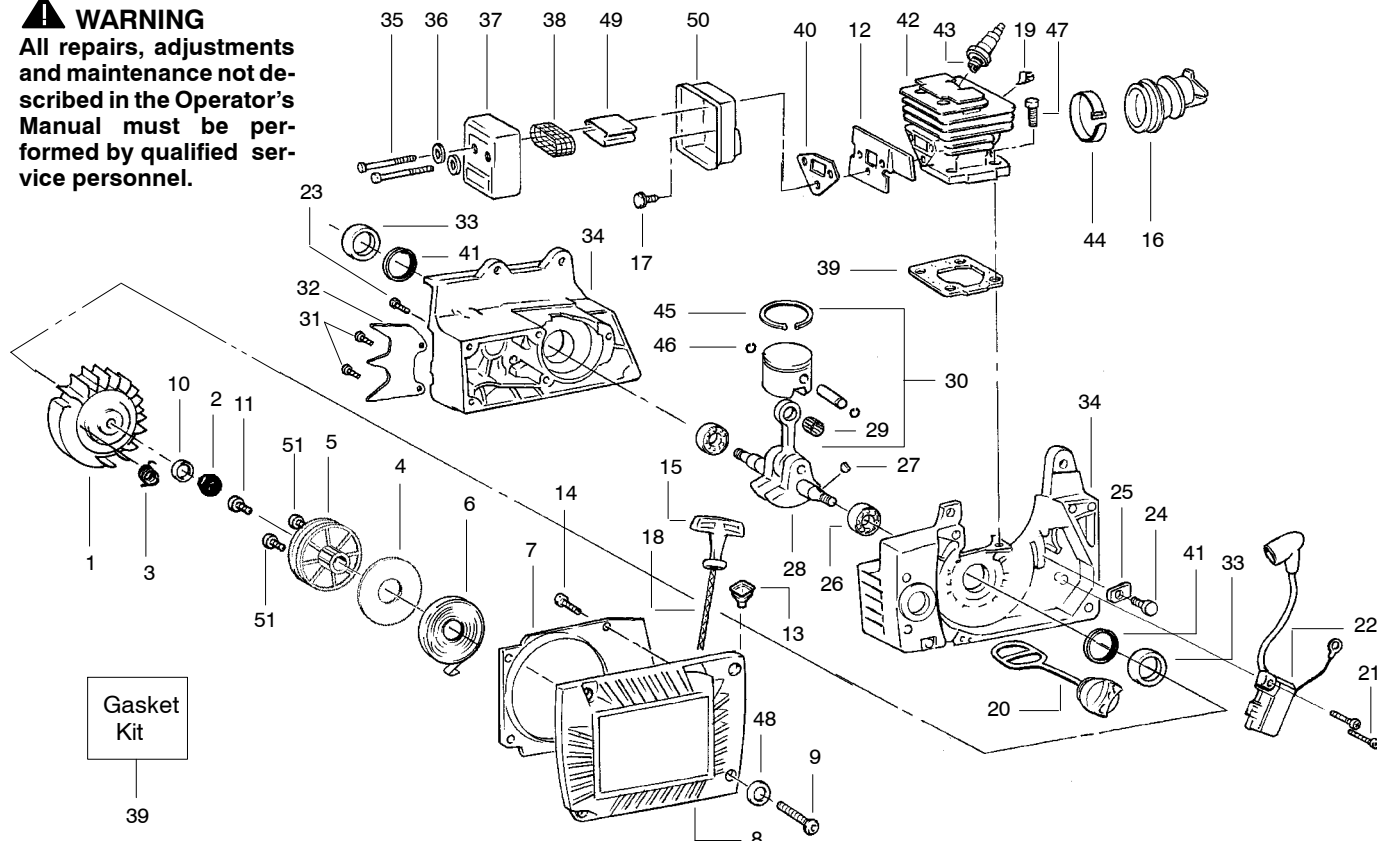

⚠ WARNING
All repairs, adjustments and maintenance not described in the Operator's Manual must be performed by qualified service personnel.

KEY NO.	PART NO.	DESCRIPTION	KEY NO.	PART NO.	DESCRIPTION
1	530069890	Flywheel Ass'y.	31	530015650	Screw
2	530049819	Nut-Flywheel	32	952027846	Spur
3	530023817	Spring-Starter Dog	33	530019146	Crankshaft Seal
4	530016242	Washer	34	530069893	Crankcase Ass'y.
5	530052257	Starter Pulley	35	530016259	Screw
6	530042087	Starter Spring	36	530015722	Washer
7	530052435	Baffle Plate	37	-	Muffler Cover
8	530052279	Fan Housing Ass'y.		530069796	T1
9	530015812	Screw		530053465	T2
10	530015441	Washer	38	530030205	Spark Arrestor Screen
11	530015920	Screw	39	530069891	Gasket Kit
12	-	Muffler Back Plate	40	530021118	Muffler Gasket
	530049392	T1	41	530001516	Snap Ring
	530053595	T2	42	530069892	Cylinder Ass'y.
13	530069235	Eyelet Replacement Kit	43	952030164	Spark Plug (RCJ-6Y)
14	530015241	Screw	44	530027285	Clamp Ass'y.
15	530049797	Starter Handle	45	530036176	Piston Ring
16	530030202	Boot	46	530015697	Retainer
17	530015720	Screw	47	530001624	Screw
18	530069919	Rope Kit	48	530015629	Washer
19	530015696	Clip	49	-	Muffler Body
20	530010846	Oil Cap Ass'y. (Incl. "O" Ring)		530049361	T1
21	530015708	Screw		530053596	T2
22	530039128	Ignition Module	50	530049362	Muffler Diffuser
23	530015707	Screw	51	530016080	Screw
24	530015306	Screw		Not Shown	
25	530027264	Clamp			
26	530032093	Crankshaft Bearing			
27	530002595	Flywheel Key		530088753	Operator Manual
28	530027143	Connecting Rod Ass'y.		530047839	Warning Decal
29	530032111	Piston Pin Bearing		530047941	Kickback Warning Decal
30	530069549	Piston Kit (Incl. 29, 46 & 50)		530052381	Bar&Chain Replacement Decal

✓ = NEW PART NUMBER FOR THIS IPL   * = REFER TO THE SERVICE REFERENCE INDICATED FOR MORE INFORMATION. (LOCATED AT END OF IPL)
● = THESE PARTS ARE ILLUSTRATED FOR CLARITY. ORDER COMPLETE ASSEMBLY.