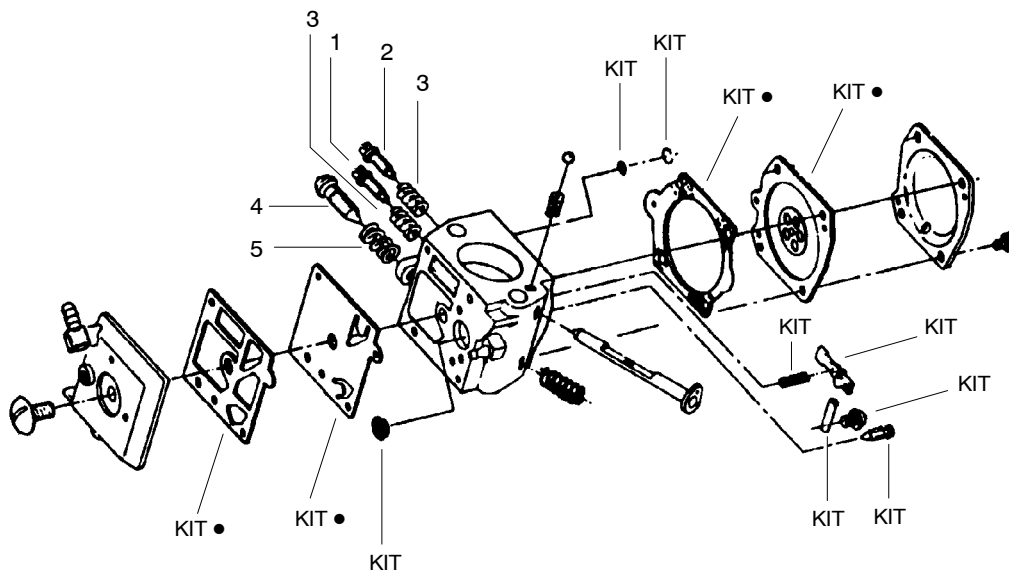

PARTS LIST NO. 530085495		POULAN PRO® PARTS LIST	Chain Saw Model(s): 380	
DATE 3/29/05	REPLACES 530085495-8/30/00		Note: Illustration may differ from actual model due to design changes	PAGE NO. 4

Carburetor Assembly - 530069895 HDA - #137

Carb.
Repair Kit

6

Gasket/
Diaphragm
Kit

7

KEY NO.	PART NO.	DESCRIPTION
1.	530035449	Needle (Low)
2.	530035448	Needle (High)
3.	530035243	Needle Adjust Spring
4.	530035238	Idle Adjust Screw
5.	530035242	Idle Adjust Spring
6.	530069849	Carburetor Repair Kit (KIT=Contents)
7.	530069844	Gasket/Diaphragm Kit (●=Contents)

OPTIONAL ACCESSORY BARS & CHAINS

BAR INFORMATION				
PART NO.	BAR LENGTH	NOSE	PITCH	GAUGE
952044560	16"	SNR	3/8"	.050"
952044565	18"	SNR	3/8"	.050"
952044702	20"	HT	3/8"	.050"
952044701	20"	SN	3/8"	.050"
952044564	24"	SNR	3/8"	.050"
952044700	28"	SNR	3/8"	.050"

CHAINS WHEN CUT FROM BULK USE	
TYPE	DRIVE LENGTHS
72L	60
72L	66
72L	70
72L	70
72L	84
72L	90