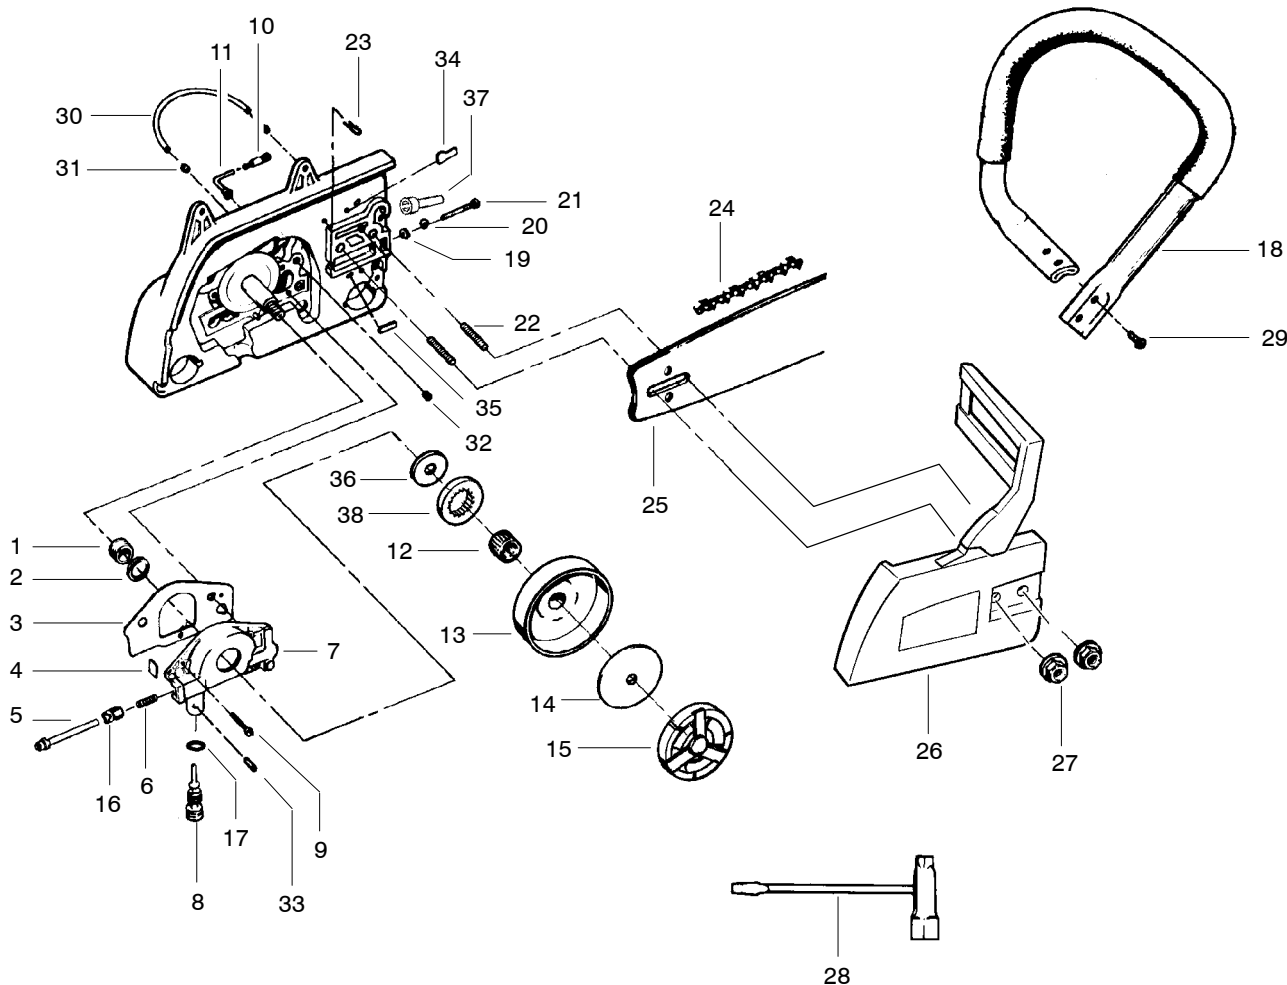

✓ = NEW PART NUMBER FOR THIS IPL * = REFER TO THE SERVICE REFERENCE INDICATED FOR MORE INFORMATION. (LOCATED AT END OF IPL)
 ● = THESE PARTS ARE ILLUSTRATED FOR CLARITY. ORDER COMPLETE ASSEMBLY.

PARTS LIST NO. 530085495		POULAN PRO® PARTS LIST	Chain Saw Model(s): 380
DATE 3/29/05	REPLACES 530085495-8/30/00		Note: Illustration may differ from actual model due to design changes

PARTS LIST NO. 530085495		POULAN PRO® PARTS LIST	Chain Saw Model(s): 380
DATE 8/30/00	REPLACES 530085495-1/14/99		Note: Illustration may differ from actual model due to design changes

KEY NO.	PART NO.	DESCRIPTION	KEY NO.	PART NO.	DESCRIPTION
1	530027140	Worm Gear	24	952051266	Chain-20"(72L)
2	530019147	Seal	25	952044561	Bar-20"-SNR
3	530069487	Gasket Kit	26	952069321	Chain Brake Kit
4	530027128	Dust Plug	27	530015251	Nut
5	530014204	Plunger	28	-	Scrench
6	530027126	Spring		530031135	Silver finish - (1/2" x 3/4")
7	530069218	Oil Pump Ass'y.		530031146	Gold finish - (9/16" x 3/4")
8	530015873	Oiler Adjustment Screw	29	530016058	Screw
9	530015871	Screw	30	530021061	Oiler Discharge Line
10	530027272	Oil Pickup & Filter	31	530002464	Oiler Discharge Sleeve
11	530027192	Oiler Intake Line	32	530015422	Tubing Nut
12	530032049	Clutch Bearing	33	530015752	Oiler Adjustment Pin
13	530048083	Drum Sprocket	34	530027222	Chain Pad - Top
14	530027161	Clutch Plate	35	530027223	Chain Pad
15	530049418	Clutch Ass'y.	36	530015733	Thrust Washer
16	530027129	Oiler Gear Spur	37	530029236	Crankcase Plug
17	530019079	"O" Ring	38	530048098	Rim Floating (3/8)
18	530047163	Handlebar Ass'y.			
19	530023064	Bar Adjusting Pin			
20	530038593	Retainer			
21	530016110	Screw			
22	530016238	Bar Stud			
23	530015108	Vent Pin			