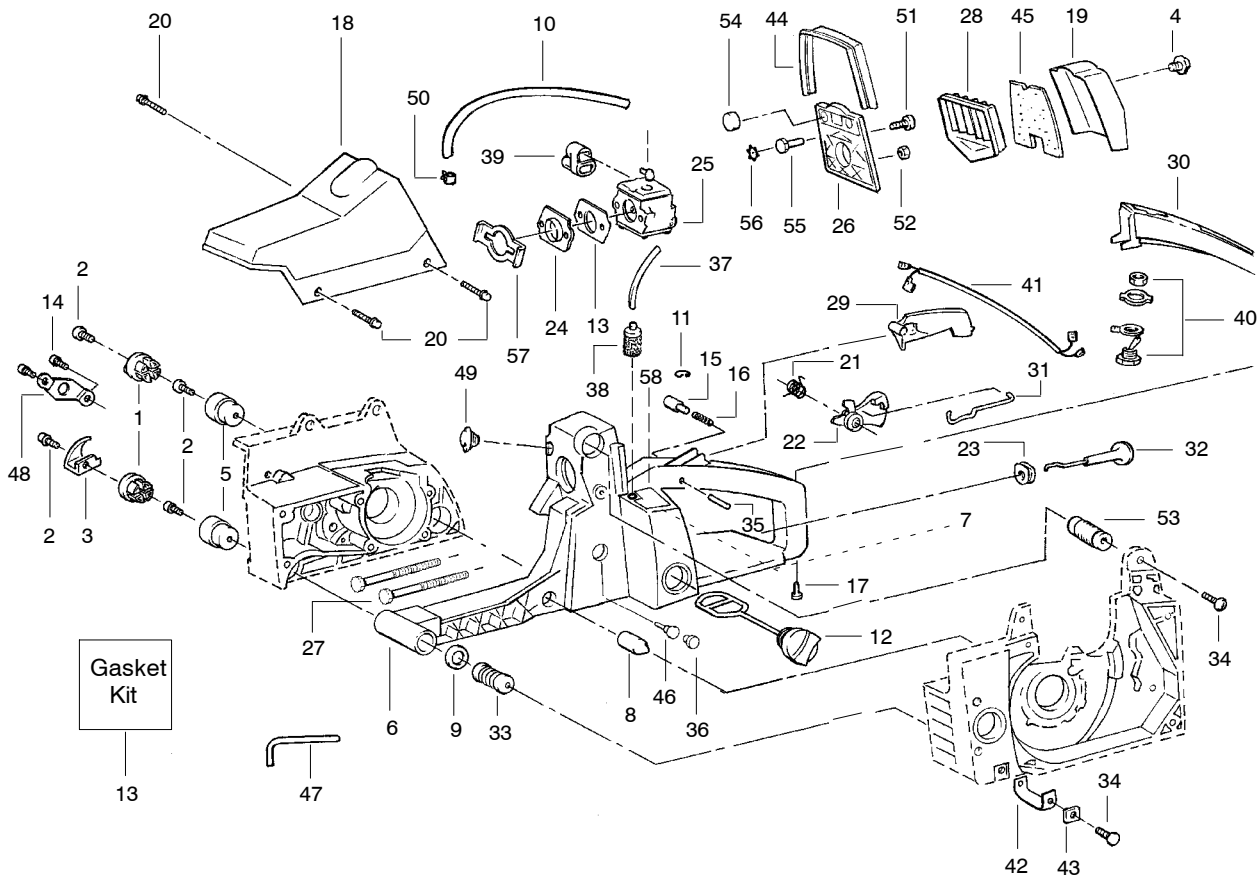

✓ = NEW PART NUMBER FOR THIS IPL * = REFER TO THE SERVICE REFERENCE INDICATED FOR MORE INFORMATION. (LOCATED AT END OF IPL)
 ● = THESE PARTS ARE ILLUSTRATED FOR CLARITY. ORDER COMPLETE ASSEMBLY.

PARTS LIST NO. 530085495		POULAN PRO® PARTS LIST	Chain Saw Model(s): 380
DATE 3/29/05	REPLACES 530085495-8/30/00		Note: Illustration may differ from actual model due to design changes

PARTS LIST NO. 530085495		POULAN PRO® PARTS LIST	Chain Saw Model(s): 380
DATE 8/30/00	REPLACES 530085495-1/14/99		Note: Illustration may differ from actual model due to design changes

KEY NO.	PART NO.	DESCRIPTION	KEY NO.	PART NO.	DESCRIPTION
1	530027140	Worm Gear	24	952051266	Chain-20"(72L)
2	530019147	Seal	25	952044561	Bar-20"-SNR
3	530069487	Gasket Kit	26	952069321	Chain Brake Kit
4	530027128	Dust Plug	27	530015251	Nut
5	530014204	Plunger	28	-	Scrench
6	530027126	Spring		530031135	Silver finish - (1/2" x 3/4")
7	530069218	Oil Pump Ass'y.		530031146	Gold finish - (9/16" x 3/4")
8	530015873	Oiler Adjustment Screw	29	530016058	Screw
9	530015871	Screw	30	530021061	Oiler Discharge Line
10	530027272	Oil Pickup & Filter	31	530002464	Oiler Discharge Sleeve
11	530027192	Oiler Intake Line	32	530015422	Tubing Nut
12	530032049	Clutch Bearing	33	530015752	Oiler Adjustment Pin
13	530048083	Drum Sprocket	34	530027222	Chain Pad - Top
14	530027161	Clutch Plate	35	530027223	Chain Pad
15	530049418	Clutch Ass'y.	36	530015733	Thrust Washer
16	530027129	Oiler Gear Spur	37	530029236	Crankcase Plug
17	530019079	"O" Ring	38	530048098	Rim Floating (3/8)
18	530047163	Handlebar Ass'y.			
19	530023064	Bar Adjusting Pin			
20	530038593	Retainer			
21	530016110	Screw			
22	530016238	Bar Stud			
23	530015108	Vent Pin			