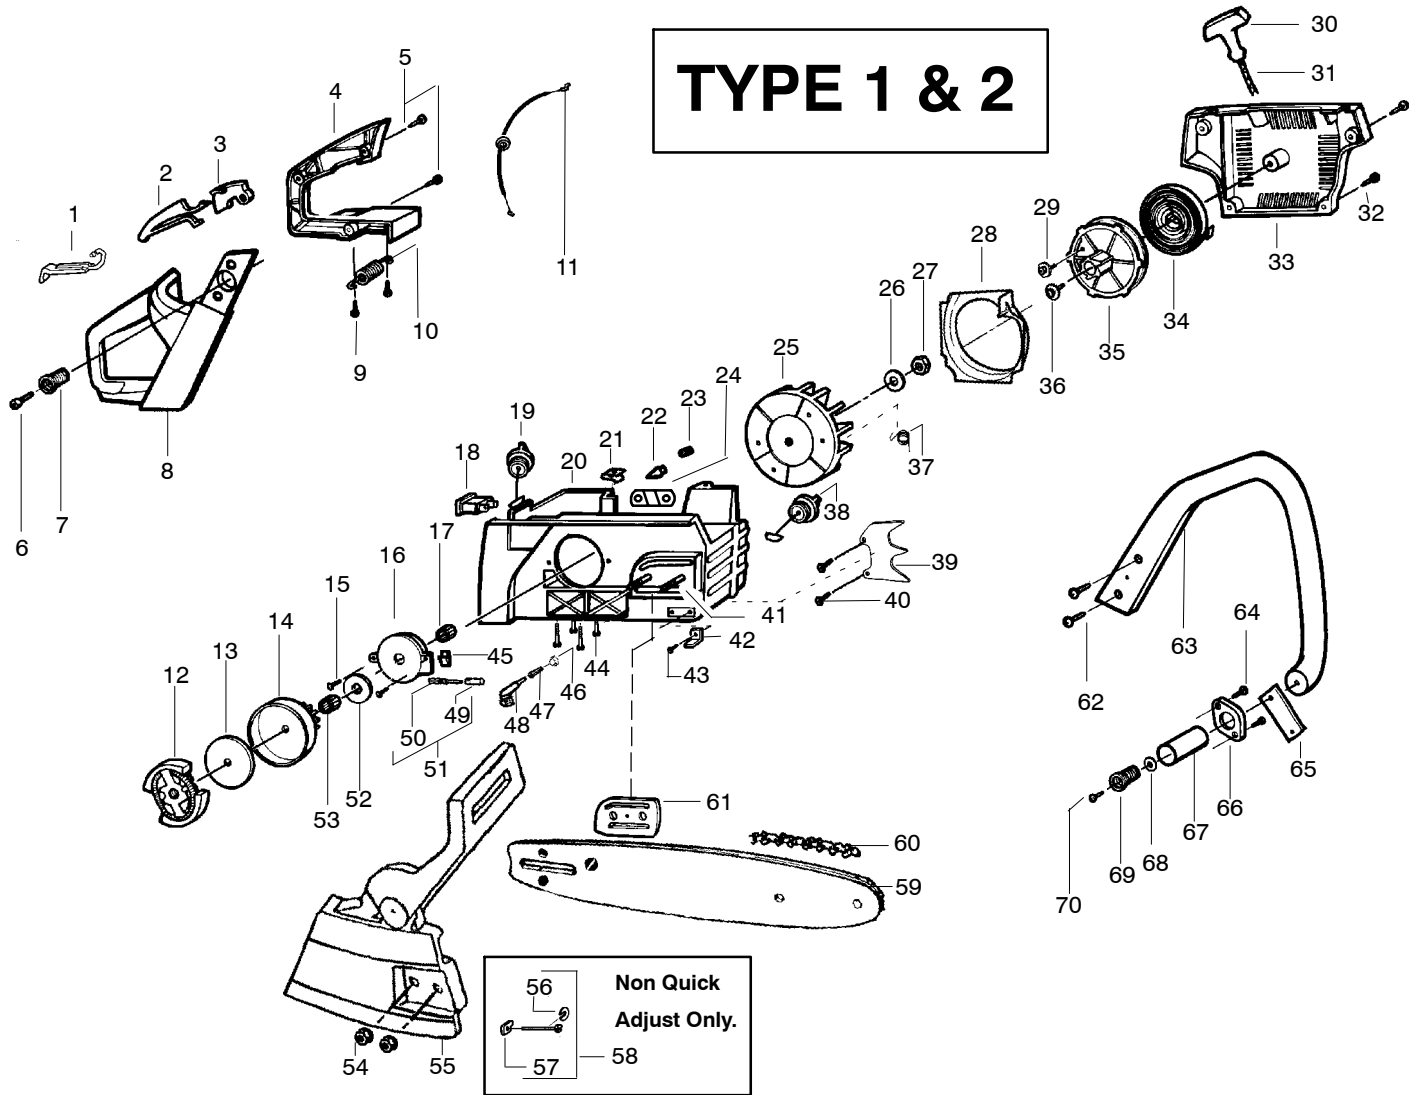

✓ = NEW PART NUMBER FOR THIS IPL ★ = REFER TO THE SERVICE REFERENCE INDICATED FOR MORE INFORMATION. (LOCATED AT END OF IPL)
● = THESE PARTS ARE ILLUSTRATED FOR CLARITY. ORDER COMPLETE ASSEMBLY.

Ref.	Part No.	Description	Ref.	Part No.	Description	Ref.	Part No.	Description
1.	530053443	Choke Lever	27.	530016071	Nut	52.	530015907	Thrust Washer
2.	530036098	Throttle Lockout	28.	530047667	Baffle Plate	53.	530032119	Clutch Bearing
3.	530036097	Throttle Trigger	29.	530016080	Screw	54.	530015917	Bar Mounting Nut
4.	530036491	Handle Cover	30.	530049797	Starter Handle	55.	530054804	Assy-Chainbrake
5.	530015957	Screw	31.	530069232	Rope Kit	56.	530038593	Retainer-Bar Adjust
6.	530015937	Screw	32.	530015892	Screw	57.	530015826	Bar Adjusting Pin
7.	530038985	Spring - Isolator	33.	530047743	Fan Hsg. Ass'y. Kit (Incl. 28)	58.	530069611	Kit - Bar Adjust (incl.56,57)
8.	530036130	Rear Pro Handle	34.	530015891	Recoil Spring	59.	*****	Bar
9.	530015906	Screw	35.	530069313	Kit - Starter Pulley	952044577		16" Standard
10.	530038986	Isolator Spring	36.	530015920	Screw	952044375		18" Standard
11.	530038471	Throttle Cable	37.	530023817	Spring - Starter Dog	952044377		20" Standard
12.	530014949	Clutch Ass'y.	38.	530010846	Oil Cap Ass'y.	952044815		20" Quick Adjust
13.	530015611	Clutch Washer	39.	530014381	Assy. - Spike (incl.8)	60.	*****	Chain
14.	530069342	Kit - Clutch Drum & Bearing (incl. 53)	40.	530015805	Screw	952051301		16" (66/.325-.050")
15.	530015896	Screw	41.	530015877	Bar Bolt	952051313		18" (72/.325-.050")
16.	530029835	Oil Pump Hsg.	42.	530029850	Chain Catcher	952051310		20" (78/.325-050")
17.	530029833	Oil Pump Worm	43.	530015906	Screw	61.	530047855	Bar Plate
18.	530069572	Switch Kit	44.	530016037	Screw	62.	530015814	Screw
19.	530010845	Fuel Cap Ass'y.	45.	530019174	Oil Seal	63.	530038327	Handle
20.	530037551	Chassis Ass'y.	46.	530030189	Plug-Oiler Filter	64.	530015775	Screw
21.	530015922	Speed Nut	47.	530037821	Oil Filter	65.	530036113	Front Strap
22.	530026119	Check Valve	48.	530037057	Oil Pick-up	66.	530036101	Isolator Plate
23.	530029868	Vent Plug	49.	530029834	Oil Pump Barrel	67.	530036142	Spring Sleeve
24.	530036043	Bar Stud Plate	50.	530029838	Plunger & Gear Ass'y.	68.	530015123	Washer
25.	530039147	Flywheel Ass'y.	51.	530014410	Oil Pump Ass'y. (Incl. 16, 49, & 50)	69.	530038985	Isolator spring
26.	530015127	Washer				70.	530015984	Screw