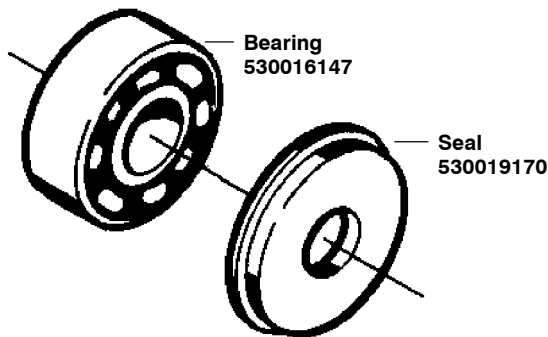

***** **Service Reference** *****

Standard Guide Bar

Quick Adjust Guide Bar

***** **Service Reference** *****

When ordering a new carburetor assembly, please refer to the model number listed on the carburetor (such as, WT-529) and order accordingly.

***** **Service Reference** *****

If your saw has the separate bearing and seal please order both the 530016147 bearing and the 530019170 seal. If your saw has the one piece bearing/seal assembly please order the 530056363 bearing/seal assy.
(Please Note : The different styles will not interchange.)

TWO PIECE STYLE

ONE PIECE STYLE

✓ = NEW PART NUMBER FOR THIS IPL * = REFER TO THE SERVICE REFERENCE INDICATED FOR MORE INFORMATION. (LOCATED AT END OF IPL)
 ● = THESE PARTS ARE ILLUSTRATED FOR CLARITY. ORDER COMPLETE ASSEMBLY.