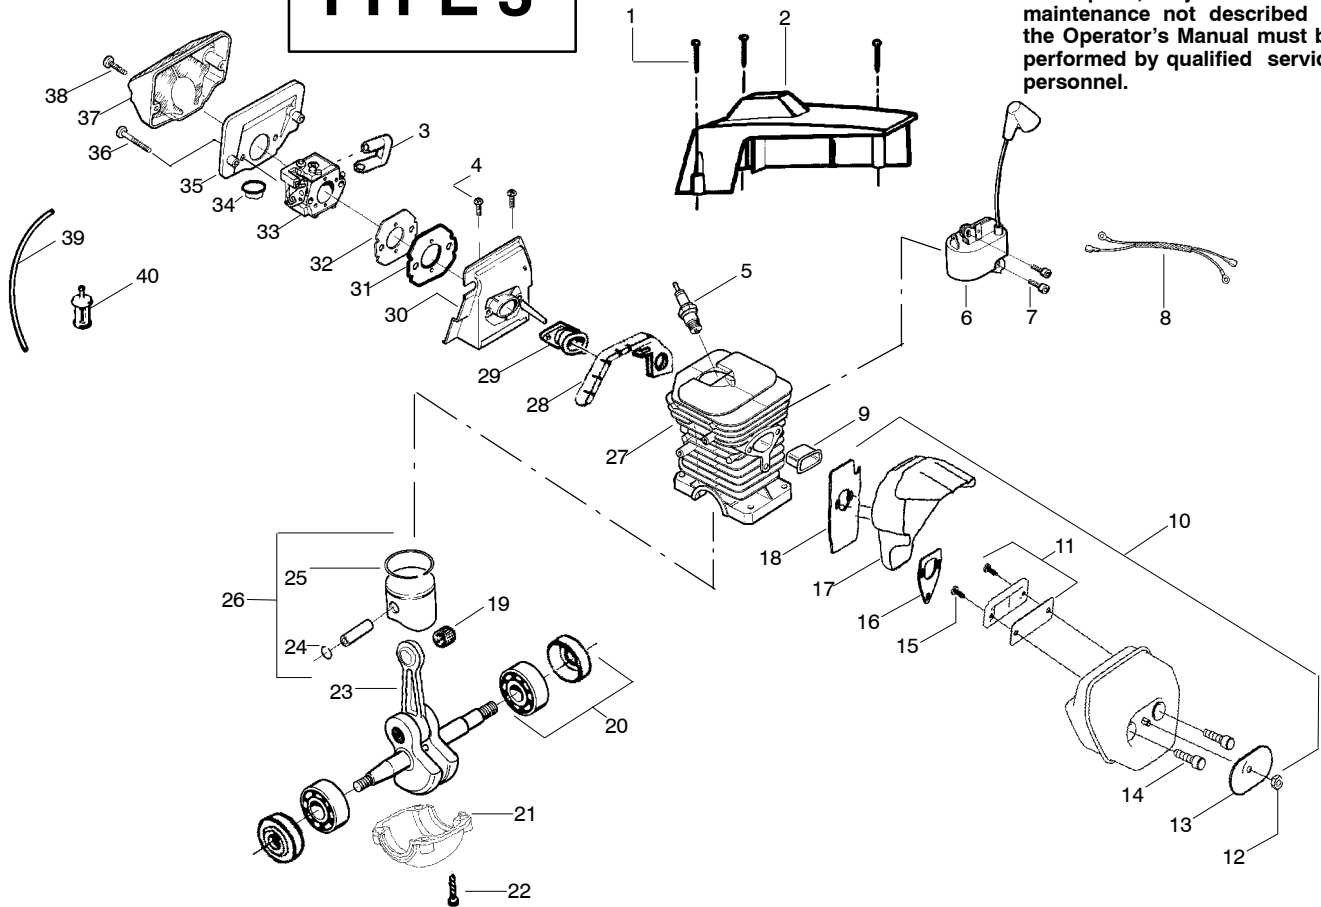

TYPE 3

WARNING
All repairs, adjustments and maintenance not described in the Operator's Manual must be performed by qualified service personnel.

Ref.	Part No.	Description	Ref.	Part No.	Description
1.	530016154	Screw	25.	530037380	Ring-Piston
2.	530069700	Kit-Cylinder Shield	26.	530069548	Kit-Piston (Incl. 24, 25)
3.	530037464	Grommet -Carb.	27.	530071490	Assy-Cyl/Crankcase (Incl.#21)
4.	530015814	Screw	28.	530019251	Seal-Super Clean
5.	952030150	Spark Plug (RCJ-7Y)	29.	530035581	Intake Boot
6.	530039143	Module-Ignition	30.	530071654	Kit-Carb.-Adapter
7.	530015895	Screw	31.	530057295	Intake Plate-Carb
8.	530037467	Assy-Switch Wire	32.	530019172	Gasket-Carb.
9.	530037652	Insulator-Heat	33.	530071492	Kit-Carburetor (WT-610)
10.	530071495	Kit-Muffler (Incl.11 - 18)	34.	530036792	Isolator
11.	530071497	Kit-Spark Arrestor (Incl.# 15)	35.	530037478	Filter-Air (Bottom)
12.	530016359	Nut-Brass	36.	530015970	Screw
13.	530056061	Cover-Bolt	37.	530036141	Filter-Air (Top)
14.	530016338	Bolt-Muffler	38.	530015899	Screw
15.	530016351	Screw-Spark Screen	39.	530069247	Kit-Fuel Line (Small)
16.	530055128	Gasket-Muffler	40.	530095646	Assy-Fuel Pick-up
17.	530055765	Assy-Muffler Backplate			
18.	530055402	Backplate - Alum.			
19.	530032117	Bearing-Piston Pin			
20.	530056363	Assy-Bearing & Seal			
21.	530049794	Cap-Crankcase			
22.	530015897	Screw			
23.	530029794	Assy-C'shaft & Rod			
24.	530015697	Retainer-Piston Pin			
				Not Shown	
				530163926	Manual (*w/Standard Bar)
				530086458	Manual (*w/Quick Adjust Bar)
				530031135	Wrench-Bar
				530038653	Decal On/Stop
				530047839	Decal-Warning/Start Inst.