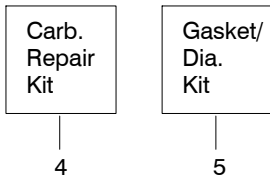

✓ = NEW PART NUMBER FOR THIS IPL

* = REFER TO THE SERVICE REFERENCE INDICATED FOR MORE INFORMATION. (LOCATED AT END OF IPL)

Carburetor Assembly – WT529 – #530071345

Carburetor Assembly – WT610 – #530071492