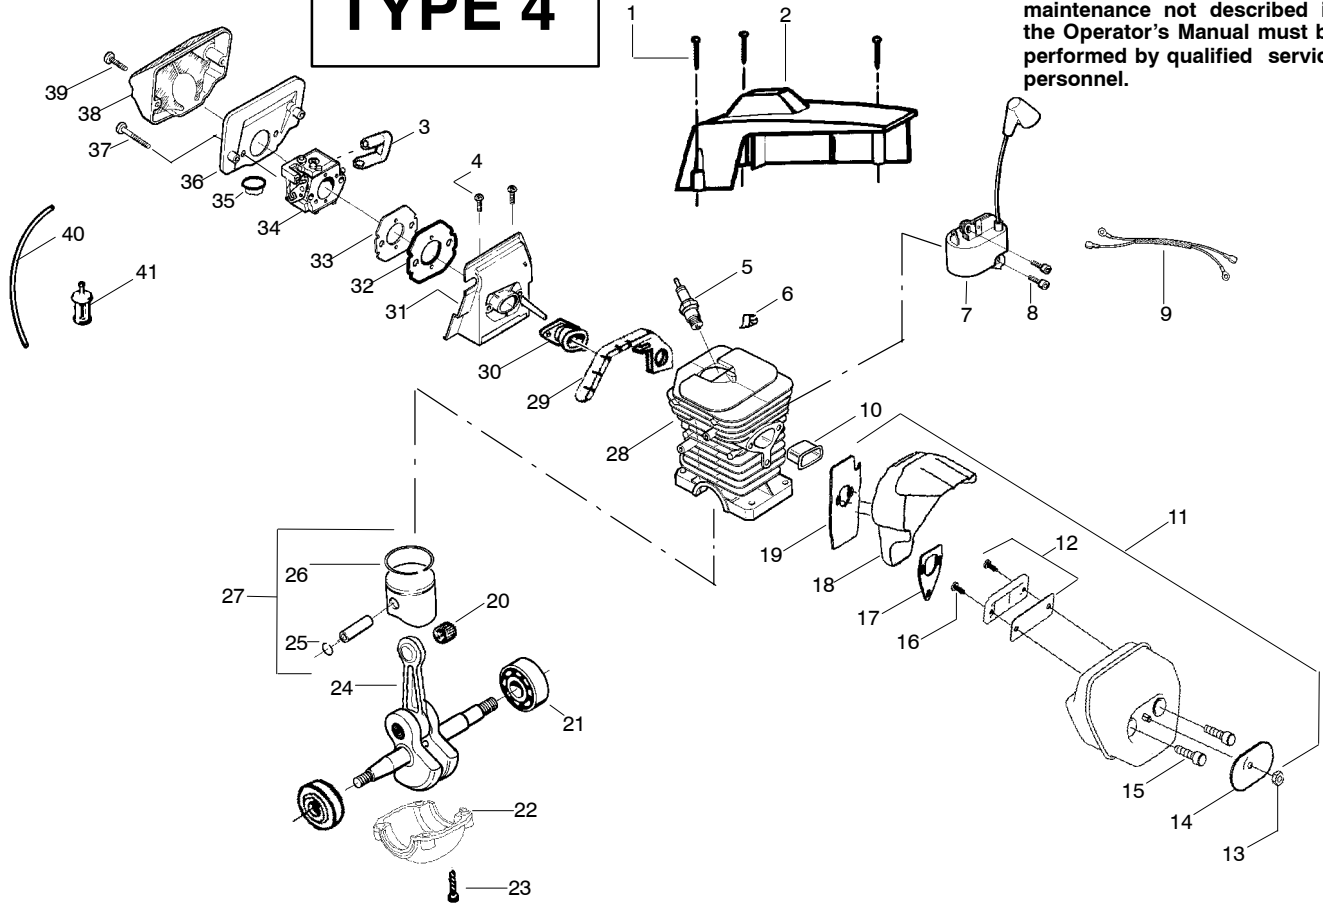

TYPE 4

WARNING
All repairs, adjustments and maintenance not described in the Operator's Manual must be performed by qualified service personnel.

Ref.	Part No.	Description	Ref.	Part No.	Description
1.	530016154	Screw	27.	530069548	Kit-Piston (Incl. 20,25,26)
2. ✓	530069577	Kit-Cylinder Shield	28.	530071490	Assy-Cyl/Crankcase (Incl.#22)
3.	530035583	Grommet -Carb.	29.	530019251	Seal-Super Clean
4.	530015814	Screw	30.	530035581	Intake Boot
5.	952030150	Spark Plug (RCJ-7Y)	31.	530053396	Adapter-Carb.
6. ✓	530015696	Clip - High Tension Lead	32.	530037872	Intake Plate-Carb
7.	530039143	Module-Ignition	33.	530019172	Gasket-Carb.
8. ✓	545121901	Screw	34.	530071693	Kit-Carburetor (WT-657)
9.	530037467	Assy-Switch Wire	35.	530036792	Isolator
10.	530037652	Insulator-Heat	36.	530059738	Filter-Air (Bottom)
11.	530071495	Kit-Muffler (Incl.12,14,15,16,17,18,19)	37.	530015970	Screw
12.	530071497	Kit-Spark Arrestor (Incl.# 16)	38.	545057701	Filter-Air (Top)
13.	530016359	Nut-Brass	39.	530015899	Screw
14.	530056061	Cover-Bolt	40.	530069247	Kit-Fuel Line (Small)
15.	530016338	Bolt-Muffler	41. ✓	545038502	Assy-Fuel Pick-up
16.	530016351	Screw-Spark Screen	Not Shown		
17.	530055128	Gasket-Muffler	530165058	Manual (W/standard bar)	
18.	530055765	Assy-Muffler Backplate	545123578	Manual (W/Quick adjust bar)	
19.	530055402	Backplate - Alum.	545123750	Manual (Non-CE1)	
20.	530032117	Bearing-Piston Pin	545123749	Manual (Non-CE Russia)	
21.	530056363	Assy-Bearing & Seal	530031135	Scrench	
22.	530049794	Cap-Crankcase	545038901	Decal - Warning (Russia)	
23.	530015897	Screw	545056701	Decal - Warning / Inst.	
24.	530029794	Assy-C'shaft & Rod			
25.	530015697	Retainer-Piston Pin			
26.	530037380	Ring-Piston			

✓ = NEW PART NUMBER FOR THIS IPL   ★ = REFER TO THE SERVICE REFERENCE INDICATED FOR MORE INFORMATION. (LOCATED AT END OF IPL)
● = THESE PARTS ARE ILLUSTRATED FOR CLARITY. ORDER COMPLETE ASSEMBLY.