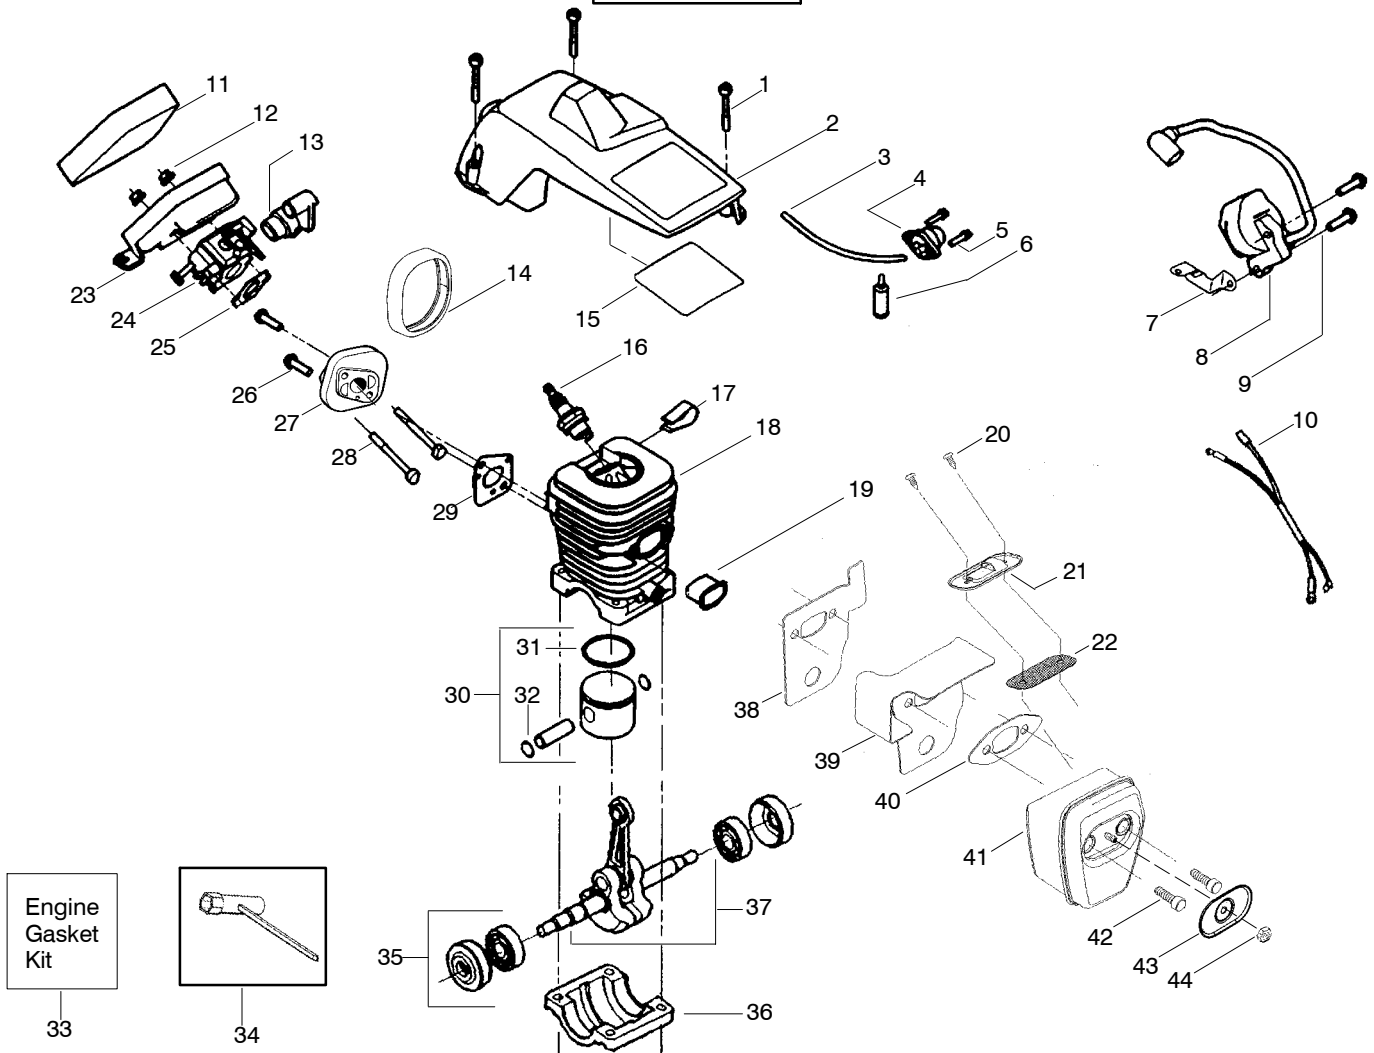

TYPE 1

Ref.	Part No.	Description	Ref.	Part No.	Description	Ref.	Part No.	Description
1.	530016153	Screw	17.	530016136	Clip-High Tension Lead	32.	530015697	Retainer-Piston Pin
2.	530055637	Assy-Cylinder Shield (includes # 15)	18.	530071412	Kit-Cylinder	33.	530069608	Kit-Engine Gasket (Incl. 25, 29 & 40)
3.	530069247	Kit-Fuel Line (Small)	19.	530037652	Insulator-Heat	34.	530031163	Bar Wrench
4.	530047213	Assy-Air Purge	20.	530016351	Screw-Outlet cover	35.	530056363	Assy-Seal & Bearing
5.	530015780	Screw	21.	530055759	Cover - Outlet	36.	530037935	Cap-Crankcase
6.	530095646	Assy-Fuel Pick-up	22.	530071413	Kit-Spark Arrestor (Incl. 20,21)	37.	530047062	Assy-Crankshaft
7.	530047442	Strap-Ground	23.	530037804	Air Filter Housing	38.	530054885	Backplate
8.	530039198	Ignition Module	24.	---	Kit-Carburetor (WT-600)	39.	530054880	Guide-Outlet
9.	530015814	Screw		530071410	(WT-637)	40.	530069608	Gasket-Muffler
10.	530052296	Assy-Wire Harness		530071622	Gasket-Carb.	41.	530054886	Assy-Muffler (Incl. 22, 38-40)
11.	530037793	Foam-Air Filter	25.	530069608	Screw	42.	530016338	Bolt-Muffler
12.	530016101	Nut	26.	530016386	Carb. Adapter	43.	530055586	Cover-Bolt
13.	530035526	Grommet-Carb Adjust	27.	530049700	Screw	44.	530016359	Nut-Brass
14.	530054144	Seal-Carb Adapter	28.	530016187	Gasket-Carb Adaptor			Not Shown
15.	530055698	Reflector-Heat	29.	530069608	Kit-Piston (Incl. 31 & 32)			
16.	952030150	Spark Plug (RCJ-7Y)	30.	530071408	Ring-Piston			
			31.	530038729				
								530163676 Operator Manual

✓ = NEW PART NUMBER FOR THIS IPL   * = REFER TO THE SERVICE REFERENCE INDICATED FOR MORE INFORMATION. (LOCATED AT END OF IPL)
● = THESE PARTS ARE ILLUSTRATED FOR CLARITY. ORDER COMPLETE ASSEMBLY.