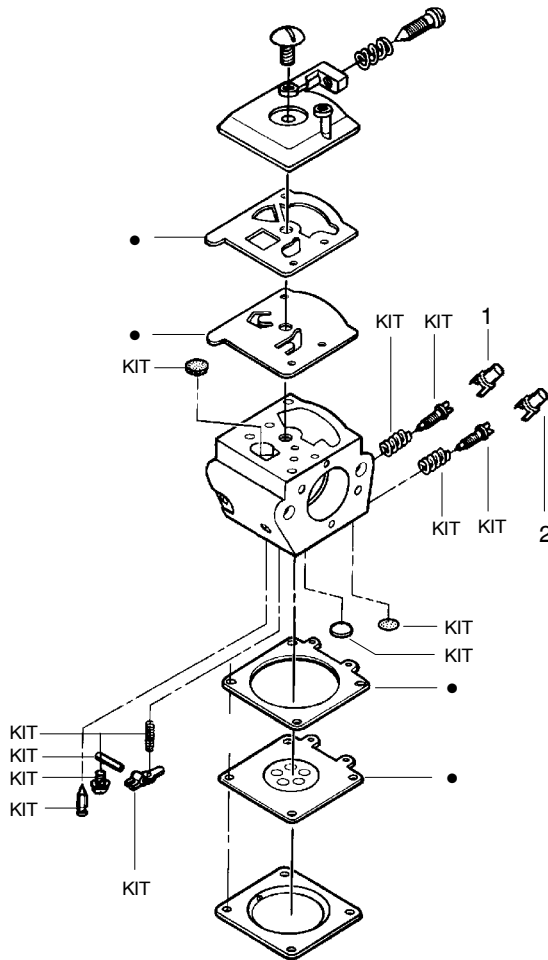

Carburetor Assembly – WT600 – #530071410

Carb.
Repair
Kit

Gasket/
Dia.
Kit

3

4

Ref.	Part No.	Description
1.	530038479	Limiter Cap – High
2.	530038478	Limiter Cap – Low
3.	530069826	Carburetor Repair Kit (KIT= Indicates Contents)
4.	530069844	Gasket Diaphragm Kit (● Indicates Contents)

Kit - Carburetor Assembly No. 530071622 - WT-637
Kit - Carburetor Assembly No. 530071820 - W-20
Kit - Carburetor Assembly No. 530071821 - WT-662

Note: No Repair kits are available for this carburetor, please order the complete assembly part number 530-071622 - WT-637