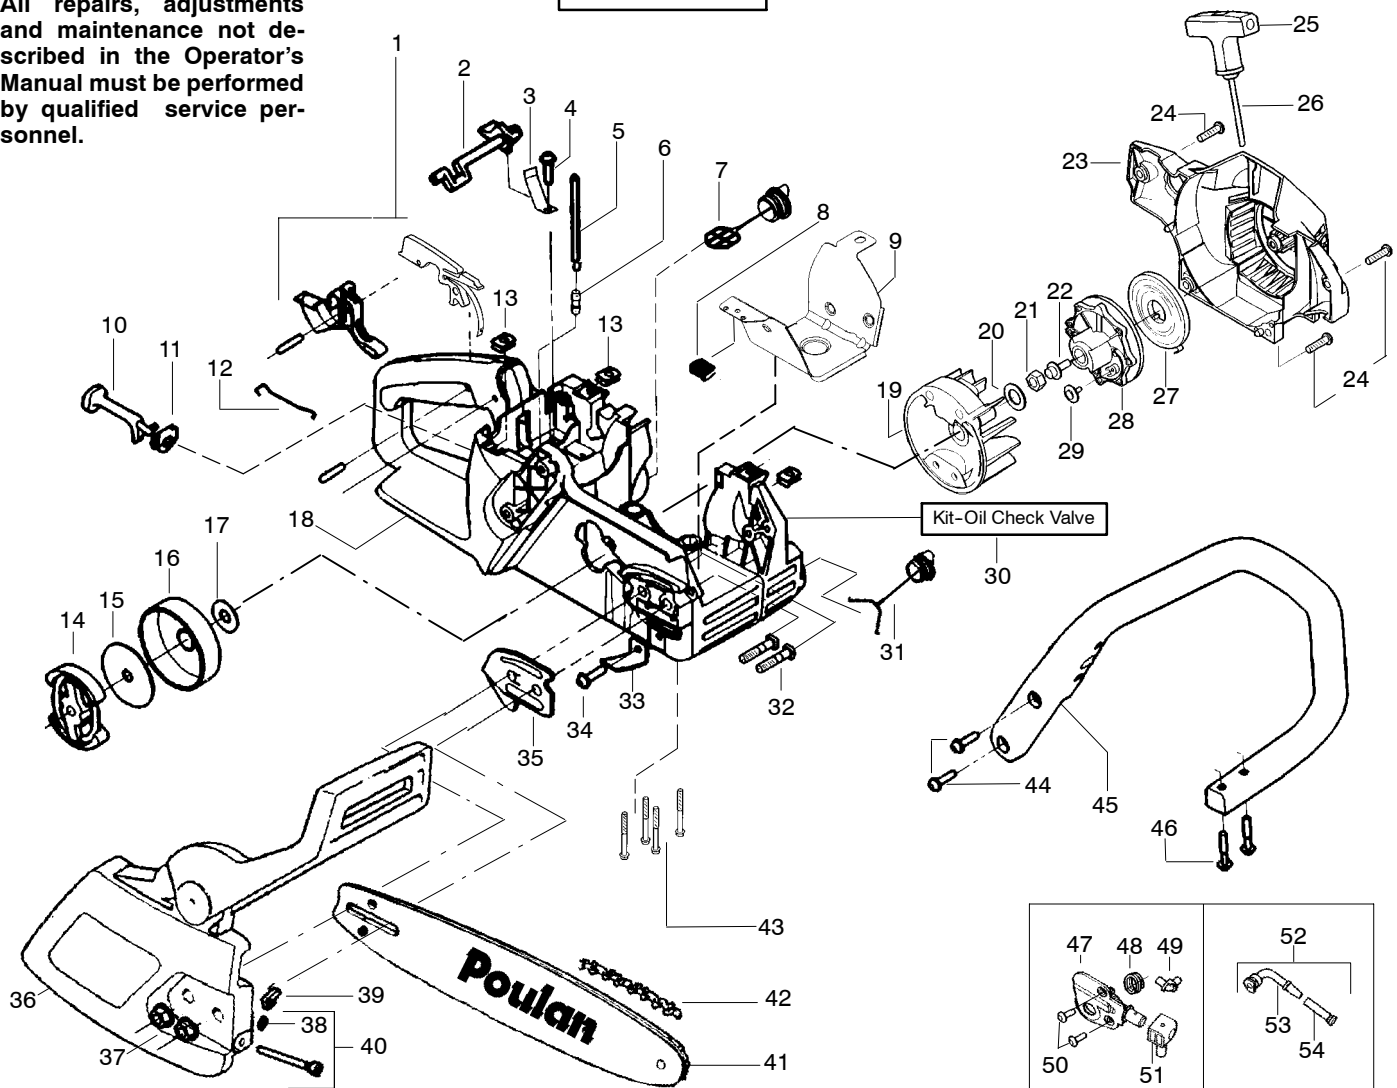

⚠ WARNING
All repairs, adjustments and maintenance not described in the Operator's Manual must be performed by qualified service personnel.

TYPE 2

Ref.	Part No.	Description	Ref.	Part No.	Description	Ref.	Part No.	Description
1.	530071832	Kit-Trigger & Lockout (Includes Pin)	22.	530015920	Screw	42.	952051209	Chain - 14"
2.	530038227	Lever-Switch	23.	530049334	Housing-Fan	43.	530016132	Screw
3.	530016149	Spring-Switch	24.	530015892	Screw	44.	530015814	Screw
4.	530015775	Screw	25.	530056402	Handle-Starter	45.	530056798	Handle-Front
5.	530069216	Kit-Fuel Line (Large)	26.	530069232	Kit-Rope	46.	530015940	Screw
6.	530023877	Fitting - Fuel line	27.	530027531	Spring-Starter	47.	530071259	Kit-Oil Pump (incl 48,49,51)
7.	530047192	Assy-Fuel Cap w/ret.	28.	530037817	Pulley-Starter	48.	530037820	Gear-Worm Spring
8.	530055322	Clip - "U"	29.	530016080	Screw	49.	530049477	Elbow-Oil Pickup
9.	530055183	Shield - Heat	30.	530071666	Kit-Oil Check Valve	50.	530016064	Screw
10.	530047989	Lever-Choke	31.	530010846	Assy-Oil Cap	51.	530019206	Block-Seal
11.	530049005	Grommet-Choke lever	32.	530016133	Bolt - Bar	52.	530047663	Assy-Oil-Pickup (Incl. 53, 54)
12.	530037809	Wire-Throttle	33.	530029850	Chain Catcher	53.	530038373	Pickup-Oiler
13.	530015922	Nut-Speed	34.	530015814	Screw	54.	530056533	Filter-Oil
14.	530014949	Assy.-Clutch	35.	530038238	Plate-Bar Mounting	Not Shown		
15.	530015611	Washer-Clutch	36.	545139906	Assy.-Chain Brake		545123622	Manual-Operator
16.	530047061	Assy-Drum W/brg.	37.	530015917	Nut-Bar Mounting		530057757	Decal-Warning
17.	530015907	Washer - Thrust	38.	530038593	Retainer-Bar Adjust			
18.	530071849	Kit-Chassis Assy	39.	530015826	Pin-Bar Adjust			
19.	530039209	Assy-Flywheel	40.	530069611	Kit-Bar Adjust (incl 38,39)			
20.	530015127	Washer-Flywheel	41.	952044368	Bar - 14"			
21.	530016134	Nut-Flywheel						

✓ = NEW PART NUMBER FOR THIS IPL

★ = REFER TO THE SERVICE REFERENCE INDICATED FOR MORE INFORMATION. (LOCATED AT END OF IPL)