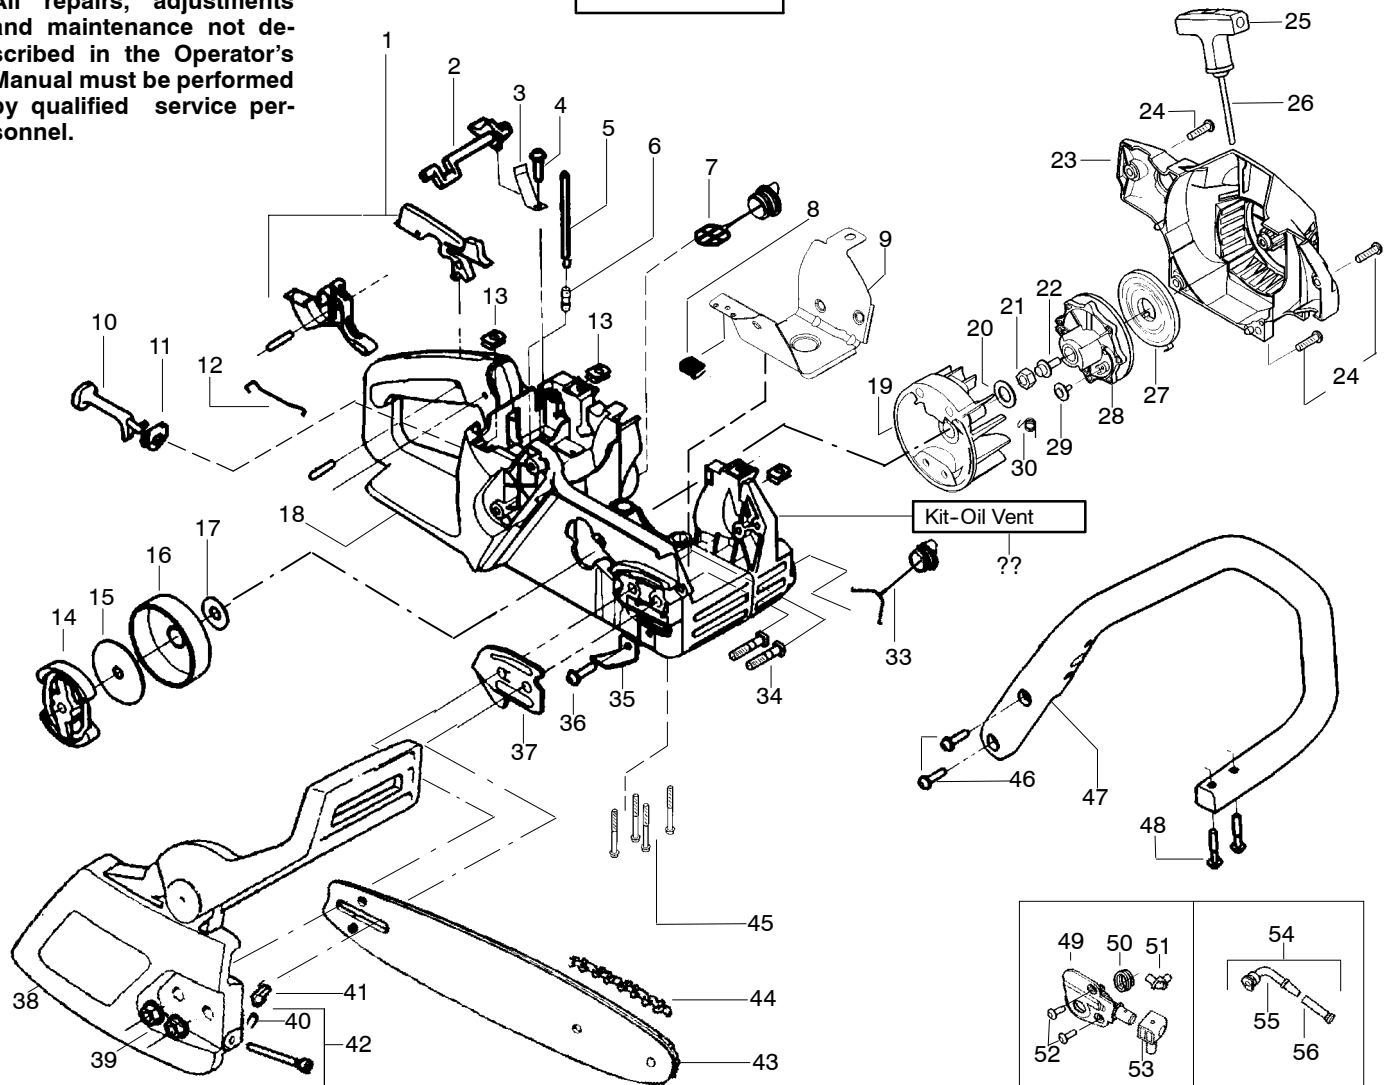

**⚠ WARNING**

All repairs, adjustments and maintenance not described in the Operator's Manual must be performed by qualified service personnel.

**TYPE 1**

Ref.	Part No.	Description	Ref.	Part No.	Description	Ref.	Part No.	Description
1.	530071305	Kit-Trigger & Lockout (Includes Pin)	23.	530049334	Fan Housing	45.	530016132	Screw
2.	530038227	Lever-Switch	24.	530015892	Screw	46.	530015814	Screw
3.	530016149	Spring-Switch	25.	530037485	Handle-Starter	47.	530056798	Handle-Front
4.	530015775	Screw	26.	530069232	Kit-Rope	48.	530015940	Screw
5.	530069216	Kit-Fuel Line (Large)	27.	530027531	Spring-Starter	49.	530071259	Kit-Oil Pump (incl 50,51,53)
6.	530023877	Fitting - Fuel line	28.	530037817	Pulley-Starter	50.	530037820	Gear-Worm Spring
7.	530047192	Assy-Fuel Cap	29.	530016080	Screw	51.	530049477	Elbow-Oil Pickup
8.	530055322	Clip - "U"	30.	530023817	Spring - Starter Dog	52.	530016064	Screw
9.	530055183	Shield - Heat	31.	530038264	Plug - Bronze Vent	53.	530019206	Seal Block
10.	530047989	Lever-Choke	32.	530026119	Check Valve	54.	530047663	Assy-Oil-Pickup (Incl. 55-57)
11.	530038406	Grommet-Choke lever	33.	530010846	Assy-Oil Cap	55.	530038373	Oiler Pickup
12.	530037809	Wire-Throttle	34.	530016133	Bolt - Bar	56.	530037821	Oil Filter
13.	530015922	Nut-Speed	35.	530029850	Chain Catcher	57.	530030189	Plug-Oil Filter
14.	530014949	Assy.-Clutch	36.	530015814	Screw			Not Shown
15.	530015611	Washer-Clutch	37.	530038238	Plate-Bar Mounting			
16.	530047061	Assy-Drum W/brg.	38.	530054735	Assy.-Chain Brake			
17.	530015907	Washer - Thrust	39.	530015917	Nut-Bar Mounting			
18.	530069822	Kit - Chassis Assy.	40.	530038593	Retainer-Bar Adjust			
19.	530039209	Flywheel Ass'y.	41.	530015826	Pin-Bar Adjust			
20.	530015127	Washer-Flywheel	42.	530069611	Kit-Bar Adjust (incl 40,41)			
21.	530016134	Nut-Flywheel	43.	952044368	Bar - 14"			
22.	530015920	Screw	44.	952051209	Chain - 14"			
								530055198 Decal-Fan Hsg.
								530055197 Decal-Bar Clamp
								530038486 Decal-Stop