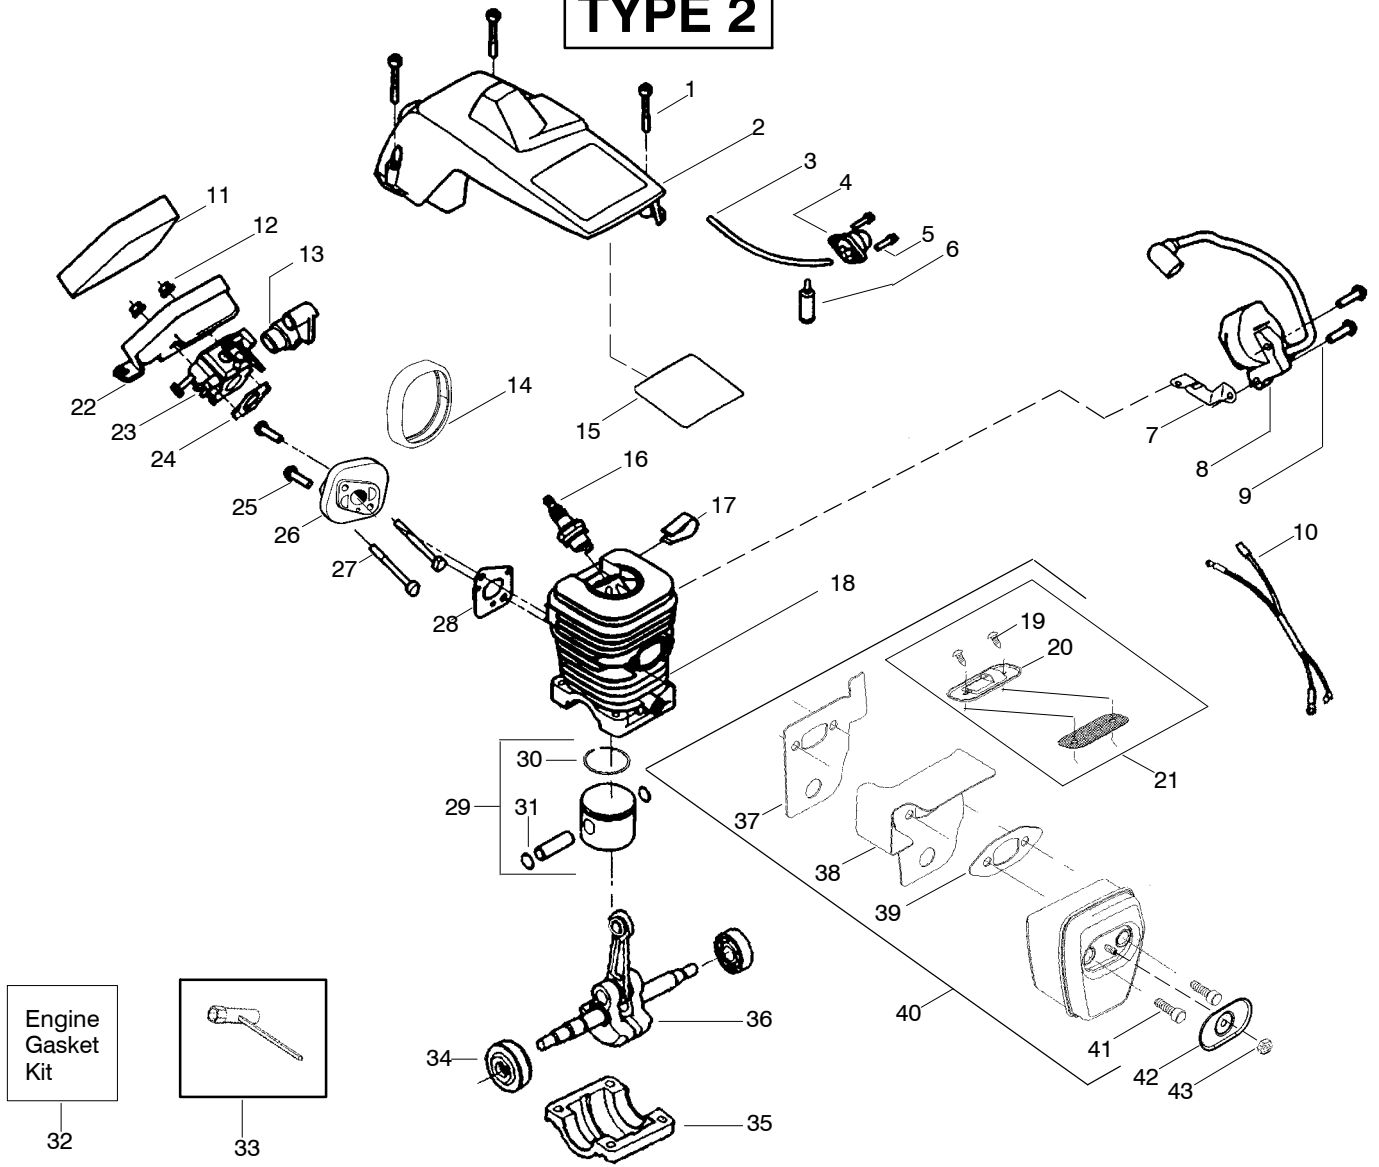

TYPE 2

Ref.	Part No.	Description	Ref.	Part No.	Description	Ref.	Part No.	Description
1.	530016153	Screw	18.	530012550	Cylinder	32.	530069608	Kit-Engine Gasket (Incl. 24, 28 & 39)
2.	530055637	Assy-Cylinder Shield (includes # 15)	19.	530016351	Screw-Outlet cover	33.	530031163	Bar Wrench
3.	530069247	Kit-Fuel Line (Small)	20.	530055759	Cover - Outlet	34.	530056363	Assy-Seal & Bearing
4.	530047213	Assy-Air Purge	21.	530071413	Kit-Spark Arrestor (Incl. 19,20)	35.	530037935	Cap-Crankcase
5.	530015780	Screw	22.	530057480	Air Filter Housing	36.	530047062	Assy-Crankshaft
6.	530095646	Assy-Fuel Pick-up	23.	---	Kit-Carburetor (Zama-W-20) (Walbro-WT-662)	37.	530054885	Backplate
7.	530047442	Strap-Ground	24.	530071820	Gasket-Carb. (kit)	38.	530054880	Guide-Outlet
8.	530039198	Ignition Module	25.	530016386	Screw	39.	530069608	Gasket-Muffler(kit)
9.	530015814	Screw	26.	530049700	Carb. Adapter	40.	530054886	Assy-Muffler (Incl. 19-21) (Incl. 37-39,41)
10.	530052296	Assy-Wire Harness	27.	530016187	Screw	41.	530016338	Bolt-Muffler
11.	530037793	Foam-Air Filter	28.	530069608	Gasket- Adaptor(kit)	42.	530055586	Cover-Bolt
12.	530016101	Nut	29.	530071408	Kit-Piston (Incl. 30 & 31)	43.	530016359	Nut-Brass
13.	530035526	Grommet-Carb Adjust	30.	530038729	Ring-Piston			
14.	530054144	Seal-Carb Adapter	31.	530015697	Retainer-Piston Pin			
15.	530055698	Reflector-Heat						
16.	952030150	Spark Plug (RCJ-7Y)						
17.	530016136	Clip-High Tension Lead						

✓ = NEW PART NUMBER FOR THIS IPL   ★ = REFER TO THE SERVICE REFERENCE INDICATED FOR MORE INFORMATION. (LOCATED AT END OF IPL)
● = THESE PARTS ARE ILLUSTRATED FOR CLARITY. ORDER COMPLETE ASSEMBLY.