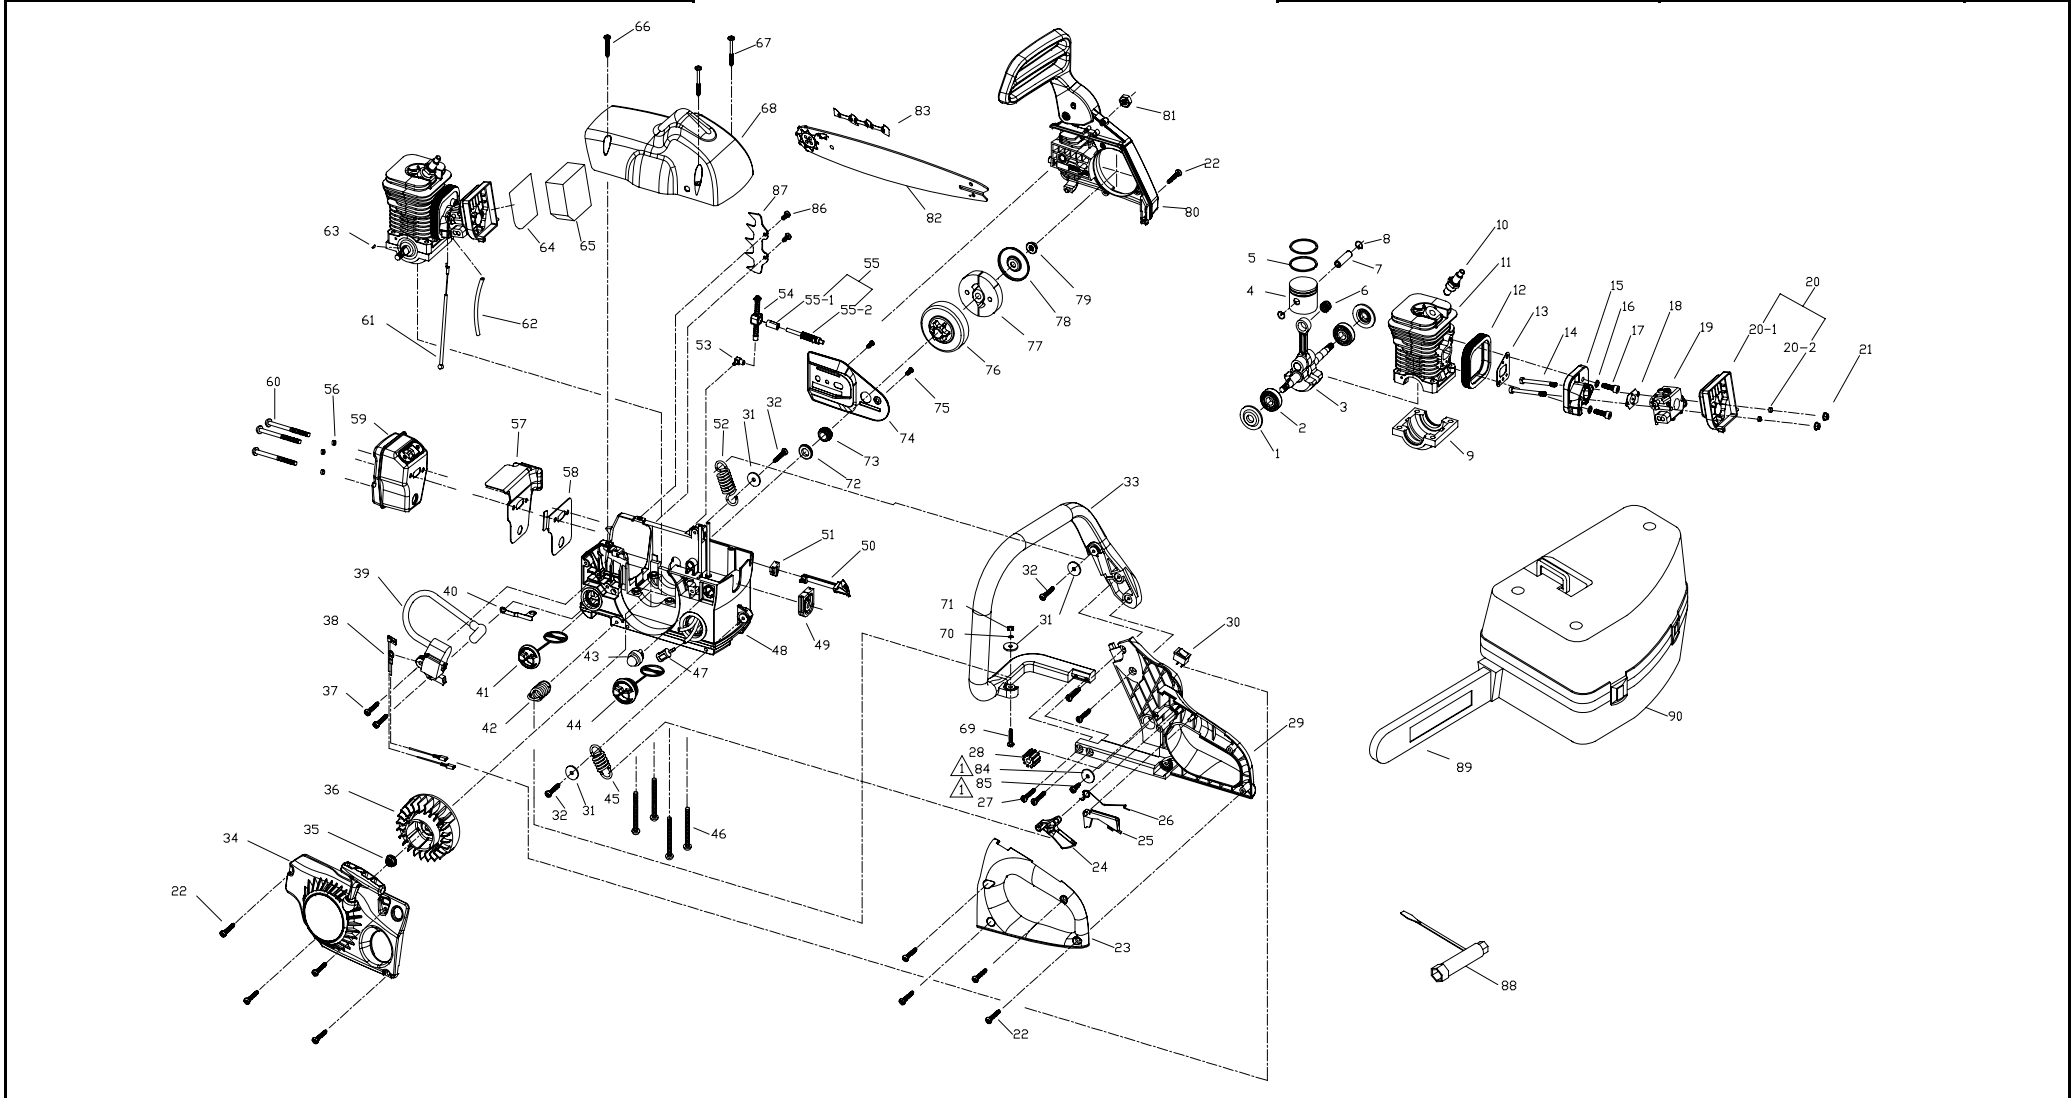

SERVICE SPARE PARTS LIST

SPECIFY MODEL NO. WHEN ORDERING PARTS	
39CC 16" GAS CHAIN SAW	
MODEL NO.	41AY69CR077/MS1639NAVCC

DATE	REVISED DATE	PAGE
2/6/2006	N/A	1/2

SERVICE SPARE PARTS LIST

SPECIFY MODEL NO. WHEN ORDERING PARTS		DATE	REVISED DATE	PAGE
39CC 16" GAS CHAIN SAW		2/6/2006	N/A	2/2
MODEL NO.	41AY69CR077/MS1639NAVCC			