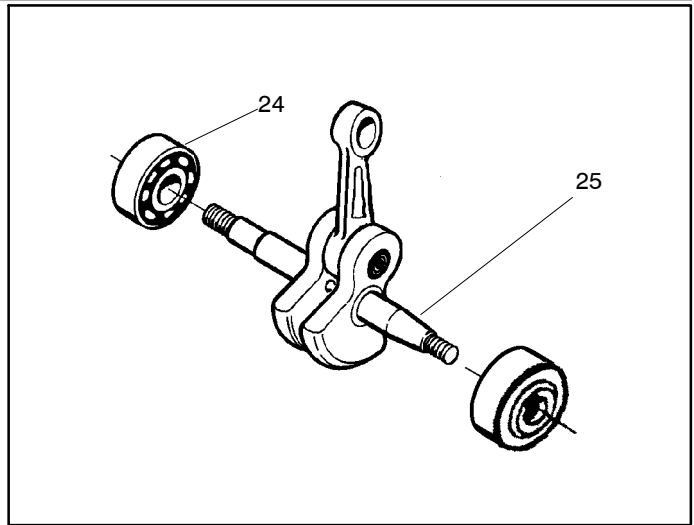

✓ = NEW PART NUMBER FOR THIS IPL * = REFER TO THE SERVICE REFERENCE INDICATED FOR MORE INFORMATION. (LOCATED AT END OF IPL)
 ● = THESE PARTS ARE ILLUSTRATED FOR CLARITY. ORDER COMPLETE ASSEMBLY.

Ref.	Part No.	Description	Ref.	Part No.	Description
1	530029813	Turbo Air Cleaner Assembly	10	530047767	Plate - Support
2	530019203	Seal - Turbo Clean	11	530015896	Screw
3	530029814	Intake Sleeve	12	530036582	Air Filter - Bottom
4	530053435	Impulse Seal	13	530015968	Stud - Carb.
5	530015814	Screw	14	530016008	Nut
6	530037465	Adapter - Carb.	15	530029811	Air-Filter - Top
7	530019172	Carburetor Gasket	16	530015899	Screw
8	----	Carburetor	17	530016044	Screw
	*****	Zama - C1Q-w6	18	530069415	Muffler Kit (Includes 17,19,20,21 & 22)
	530035482	WT-542 (Walbro)	19	530037254	Muffler Cover
	530069629	WT-289 (Walbro)	20	530029810	Spark Arrestor Screen
	530071510	WT-540 (Walbro)	21	530037246	Muffler Diffuser
	530071692	WT-660 US/Can/Mex	22	530037251	Muffler Body
	530071704	WT-660 Export Only	23	530015902	Muffler Bolt
9	*****	Grommet-Final	24	*****	Assy. -Bearing and Seal
			25	530029794	Crankshaft & Rod Assembly