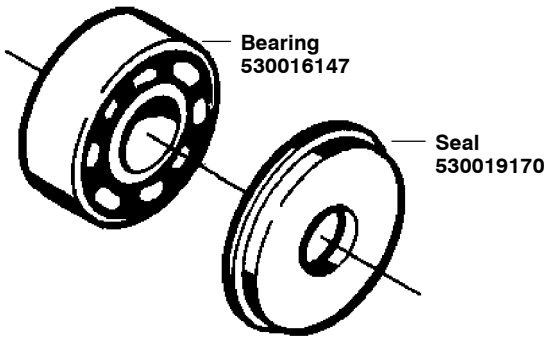

✓ = NEW PART NUMBER FOR THIS IPL * = REFER TO THE SERVICE REFERENCE INDICATED FOR MORE INFORMATION. (LOCATED AT END OF IPL)
 ● = THESE PARTS ARE ILLUSTRATED FOR CLARITY. ORDER COMPLETE ASSEMBLY.

Ref.	Part No.	Description	Ref.	Part No.	Description
1	530014949	Clutch Assembly (incl. 2)	18	530052440	Tube-Oil Vent
2	530094188	Spring - Clutch	19	530015896	Screw (optional)
3	530015611	Clutch Washer	20	530047855	Bar Plate
4	530047061	Clutch Drum w/Bearing Ass'y. (3/8x6 spur)	21	530015878	Screw
	530069342	Clutch Drum w/Bearing Ass'y. (.325)	22	530029850	Chain Catcher
5	530069316	Drum, Adapt. & Bearing Kit (incl. 6 & 7)	23	530015917	Nut
6	530032119	Clutch Bearing	24	530019228	Gasket
7	530028650	Rim-Floating (.325)	25	530036043	Bar Stud Plate
8	530015907	Thrust Washer	26	530015877	Bar Bolt
9	530015896	Screw	27	530015893	Screw
10	530029835	Oil Pump Housing	28	530052428	Cover
11	530029838	Plunger & Gear Assembly	29	530029831	Choke Lever
12	530029833	Oil Pump Worm	30	530029830	Grommet
13	530019174	Oil Seal	31	530015922	Type "U" Speed Nut
14	530029834	Oil Pump Barrel	32	530029800	Baffle Plate
15	530014776	Oil Pick-Up and Screen Assembly	33	530016037	Screw
16	530014410	Oil Pump Assembly (Includes 10,11 & 14)	34	501765602	Assy.- Oil Tank Cap
17	530069942	Kit - Chassis Ass'y.			

✓ = NEW PART NUMBER FOR THIS IPL * = REFER TO THE SERVICE REFERENCE INDICATED FOR MORE INFORMATION. (LOCATED AT END OF IPL)
 ● = THESE PARTS ARE ILLUSTRATED FOR CLARITY. ORDER COMPLETE ASSEMBLY.

★★★★★ **Service Reference** ★★★★★

Please note if your saw has the separate bearing and seal or the new one piece design, and order parts accordingly.
(Please Note : The different styles will not interchange.)

TWO PIECE STYLE

Part No.	Description
---	Assy - Cylinder (incls. cap)
530069417	136
530069414	141
530019170	Seal
530016147	Bearing