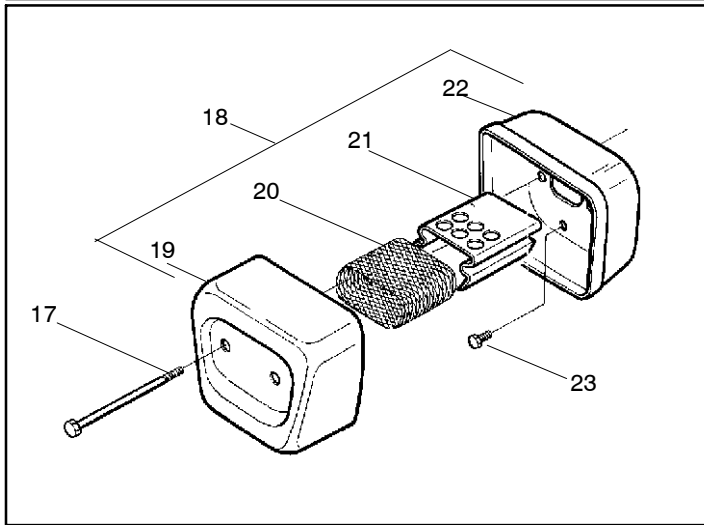

✓ = NEW PART NUMBER FOR THIS IPL * = REFER TO THE SERVICE REFERENCE INDICATED FOR MORE INFORMATION. (LOCATED AT END OF IPL)
 ● = THESE PARTS ARE ILLUSTRATED FOR CLARITY. ORDER COMPLETE ASSEMBLY.

Ref.	Part No.	Description	Ref.	Part No.	Description
1	530029813	Turbo Air Cleaner Assembly	10	530047767	Plate - Support
2	530019203	Seal - Turbo Clean	11	530015896	Screw
3	530029814	Intake Sleeve	12	530036582	Air Filter - Bottom
4	530053435	Impulse Seal	13	530015968	Stud - Carb.
5	530015814	Screw	14	530016008	Nut
6	530037465	Adapter - Carb.	15	530029811	Air-Filter - Top
7	530019172	Carburetor Gasket	16	530015899	Screw
8	----	Carburetor	17	530016044	Screw
	*****	Zama - C1Q-w6	18	530069415	Muffler Kit (Includes 17,19,20,21 & 22)
	530035482	WT-542 (Walbro)	19	530037254	Muffler Cover
	530069629	WT-289 (Walbro)	20	530029810	Spark Arrestor Screen
	530071510	WT-540 (Walbro)	21	530037246	Muffler Diffuser
	530071692	WT-660 US/Can/Mex	22	530037251	Muffler Body
	530071704	WT-660 Export Only	23	530015902	Muffler Bolt
9	*****	Grommet-Final	24	*****	Assy. -Bearing and Seal
			25	530029794	Crankshaft & Rod Assembly