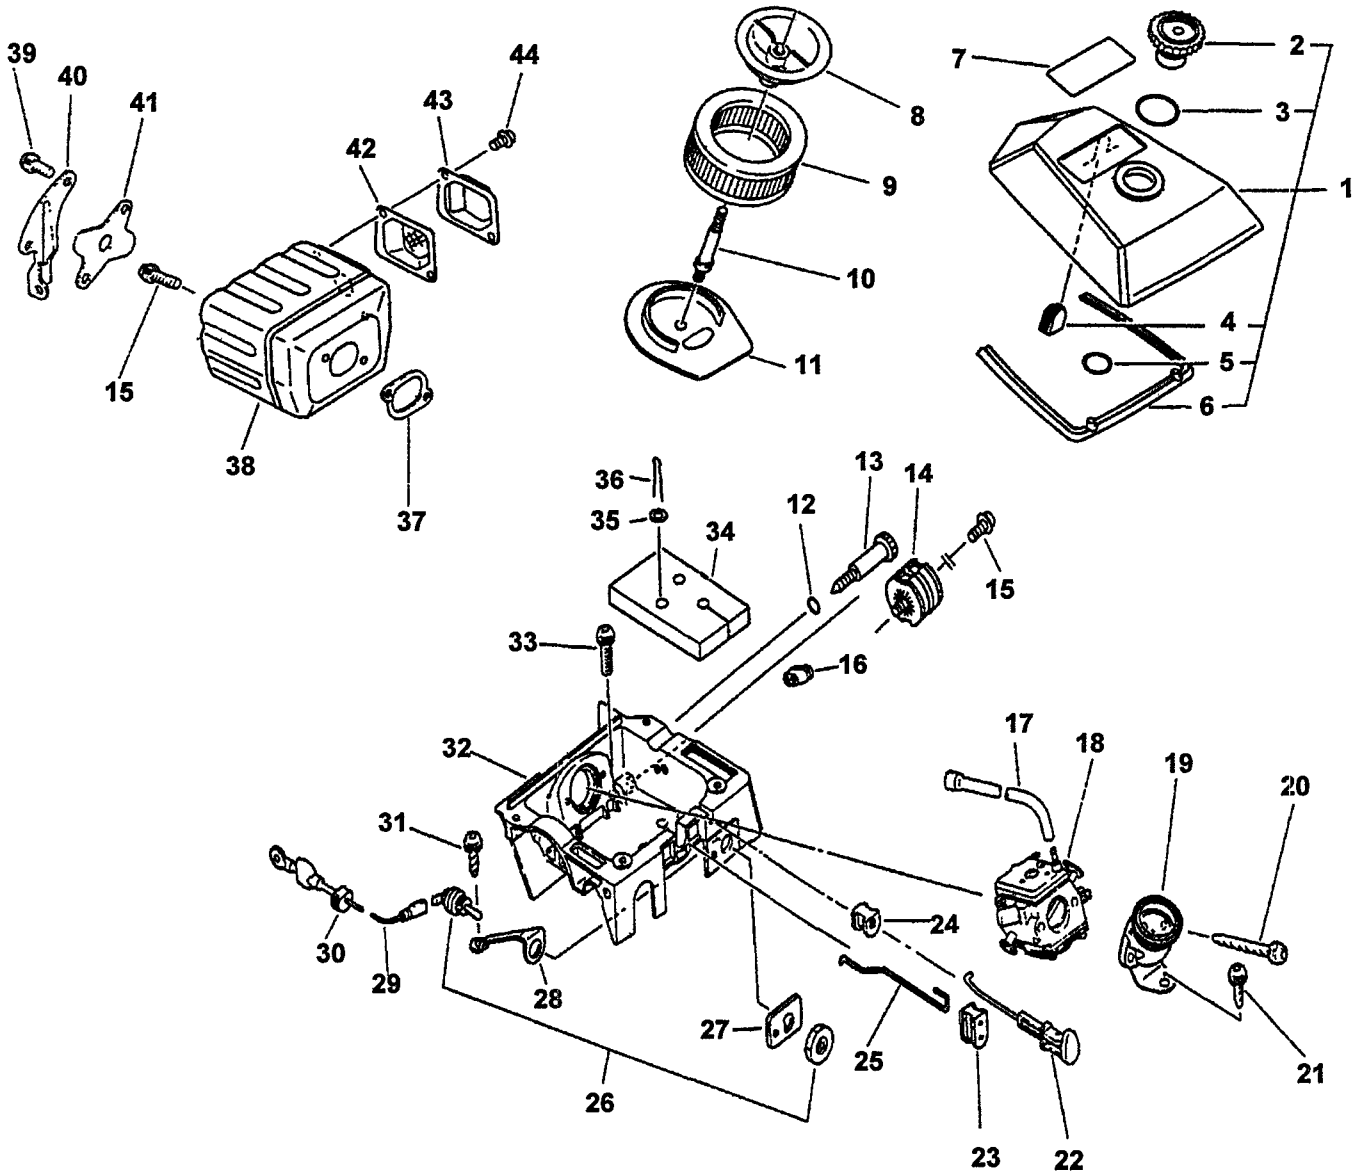

CS-6700

KEY	PART NUMBER	QTY	DESCRIPTION	REMARKS
1	13030238130	1	COVER ASY, AIR CLEANER	INCLUDES ITEMS 2 - 6
2	13040633331	1	KNOB, CLEANER LID	
3	90072000021	1	O-RING 21	
4	13033832430	1	PLUG, COVER	
5	90072000011	1	O-RING 11	
6	13036532430	1	SEAL, CLEANER	
7	89016138130	1	LABEL, MODEL	
8	13040538130	1	BRACKET, AIR CLEANER	
9	13030038130	1	CLEANER ASY, AIR	
10	13032539730	1	STUD, AIR CLEANER	
11	13042038130	1	BRACKET, AIR CLEANER	
12	90072000007	1	O-RING 7	
13	12901307061	1	KNOB, IDLE ADJUST	
14	10090532331	1	CUSHION	
15	90016205020	7	BOLT, H.S. 5X20	
16	12901032430	1	GROMMET	
17	13011019830	1	PIPE	
18	12300032432	1	CARBURETOR HDA-76	
19	13051832431	1	ADAPTER, INTAKE	
20	90025205053	2	SCREW 5X53	
21	90025205014	1	SCREW 5X14	
22	17851007060	1	ROD, CHOKE	
23	17811432630	1	HOLDER, THROTTLE LEVER	
24	17881033330	1	GROMMET, CHOKE	
25	17801132431	1	ROD ASY, THROTTLE	
26	16340032430	1	SWITCH, IGNITION	
27	89015719830	1	LABEL, SWITCH	
28	15663532430	1	PLATE, CONTACT	
29	16202132430	1	LEAD	
30	15611404920	1	GROMMET	
31	90025205010	1	SCREW 5X10	
32	13030607060	1	CASE, CARBURETOR	
33	90016205014	4	BOLT, H.S. 5X14	
34	13032032630	1	SEAL, CARBURETOR CASE	
35	43316219930	1	WASHER	
36	90030030018	1	PIN, SPLIT 3X18	
37	14551032431	1	GASKET, MUFFLER	
38	14561032430	1	MUFFLER	
39	90023805014	2	SCREW 5X14	
40	14571132430	1	STAY, MUFFLER	
41	14581331730	1	COVER, MUFFLER	
42	14586232630	1	SCREEN, MUFFLER	
43	14586132430	1	LID, MUFFLER	
44	90016204010	2	BOLT, H.S. 4X10