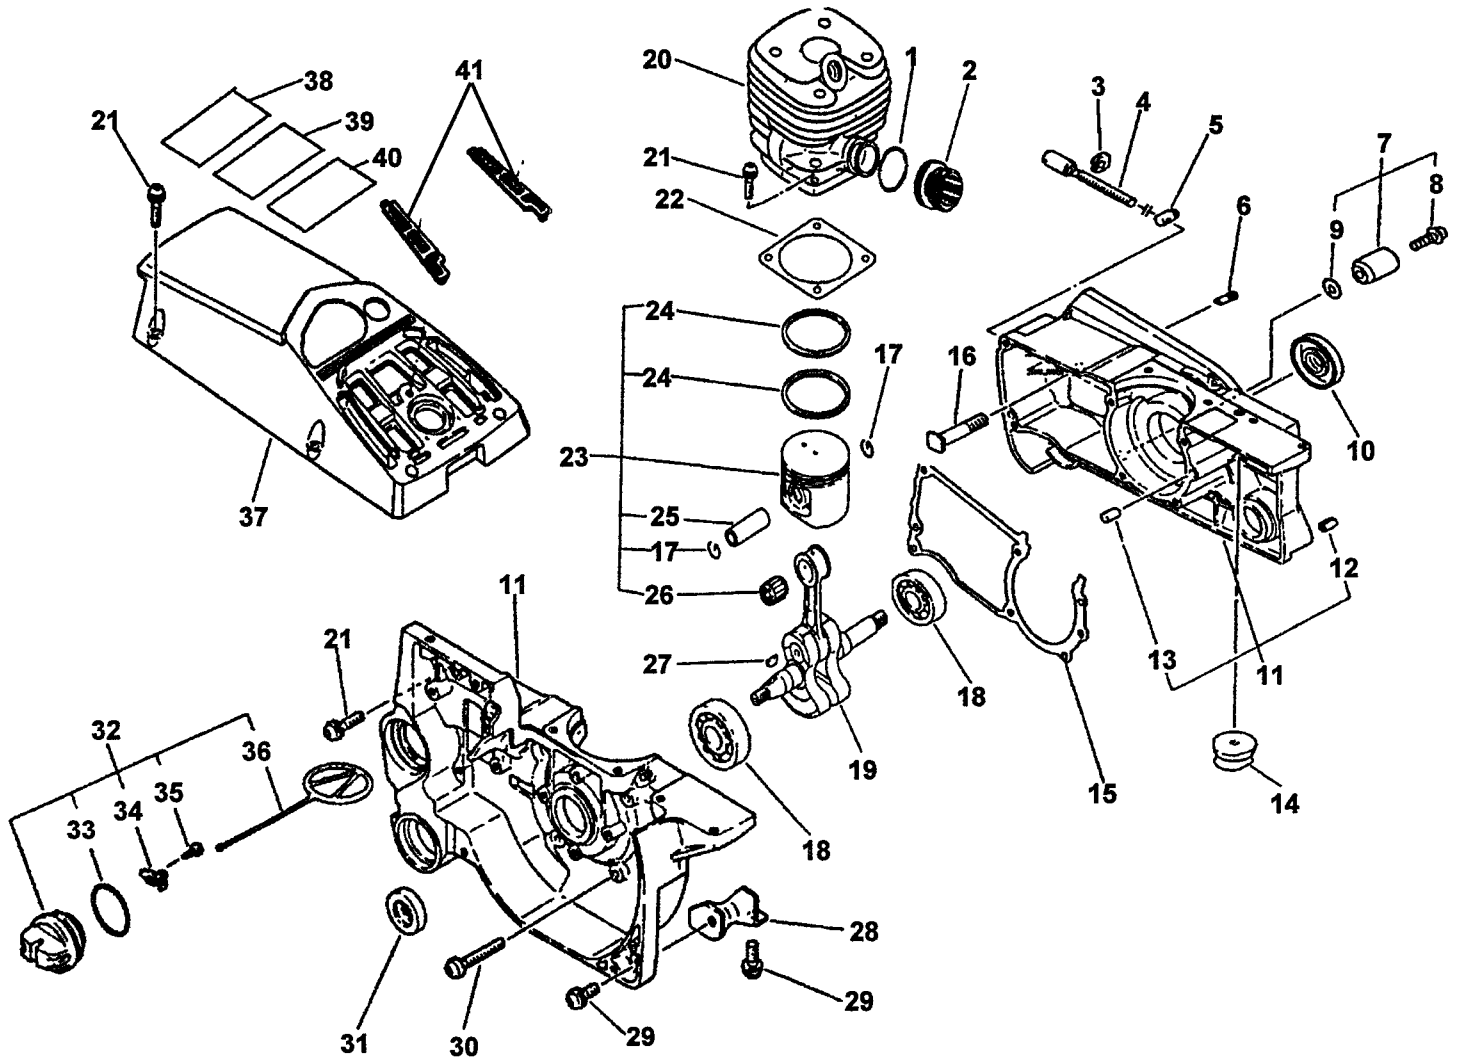

CS-6700

KEY	PART NUMBER	QTY	DESCRIPTION	REMARKS
1	13051630830	1	BAND	
2	13051032430	1	ADAPTER, INTAKE	
3	43302811030	1	CLIP	
4	43301611031	1	SCREW, TENSIONER	
5	43301402830	1	TENSIONER	
6	43611413930	1	VALVE, CHECK	
7	43300019831	1	CATCHER KIT, CHAIN	INCLUDES ITEMS 8 & 9
8	90023805020	1	SCREW 5X20	
9	90060000005	1	WASHER 5	
10	10021232430	1	OILSEAL	
11	10020438130	1	CRANKCASE KIT	INCLUDES ITEMS 6, 10 12 - 16, 18 & 31
12	90034550010	1	PIN, SPRING 5X10	
13	10021502830	2	PIN, DOWEL	
14	10025132430	1	CUSHION (A)	
15	10024232430	1	GASKET, CRANKCASE	
16	43301119830	2	STUD, GUIDE BAR	
17	10001500230	2	CIRCLIP, PISTON PIN	
18	90081036202	2	BEARING, BALL	
19	10010032430	1	CRANKSHAFT	
20	10100132431	1	CYLINDER ASY	INCLUDES ITEMS 22
21	90016205020	11	BOLT, H.S. 5X20	
22	10101032431	1	GASKET, CYLINDER BASE	
23	10000032430	1	PISTON KIT	INCLUDES ITEMS 17, 23 - 26
24	10001132430	2	RING, PISTON	
25	10001332430	1	PIN, PISTON	
26	10001232430	1	BEARING, NEEDLE	
27	10014230830	1	KEY WOODRUFF	
28	10091732430	1	CUSHION	
29	90023805014	2	SCREW 5X14	
30	90016205035	4	BOLT, H.S. 5X35	
31	10021219830	1	OILSEAL	
32	43600137932	1	CAP ASY, OIL TANK	INCLUDES ITEMS 33 - 36
33	90072502025	1	O-RING 2025	
34	13105019830	1	RETAINER, LINK	
35	90024603008	1	SCREW 3X8	
36	13105119830	1	CLIP, FUEL CAP	
37	10150638131	1	COVER, CYLINDER	
38	89019232630	1	LABEL, BAR & CHAIN	
39	89019130130	1	LABEL, CAUTION	
40	89019131730	1	LABEL, CAUTION	
41	13081132330	2	SCREEN, CLEANER