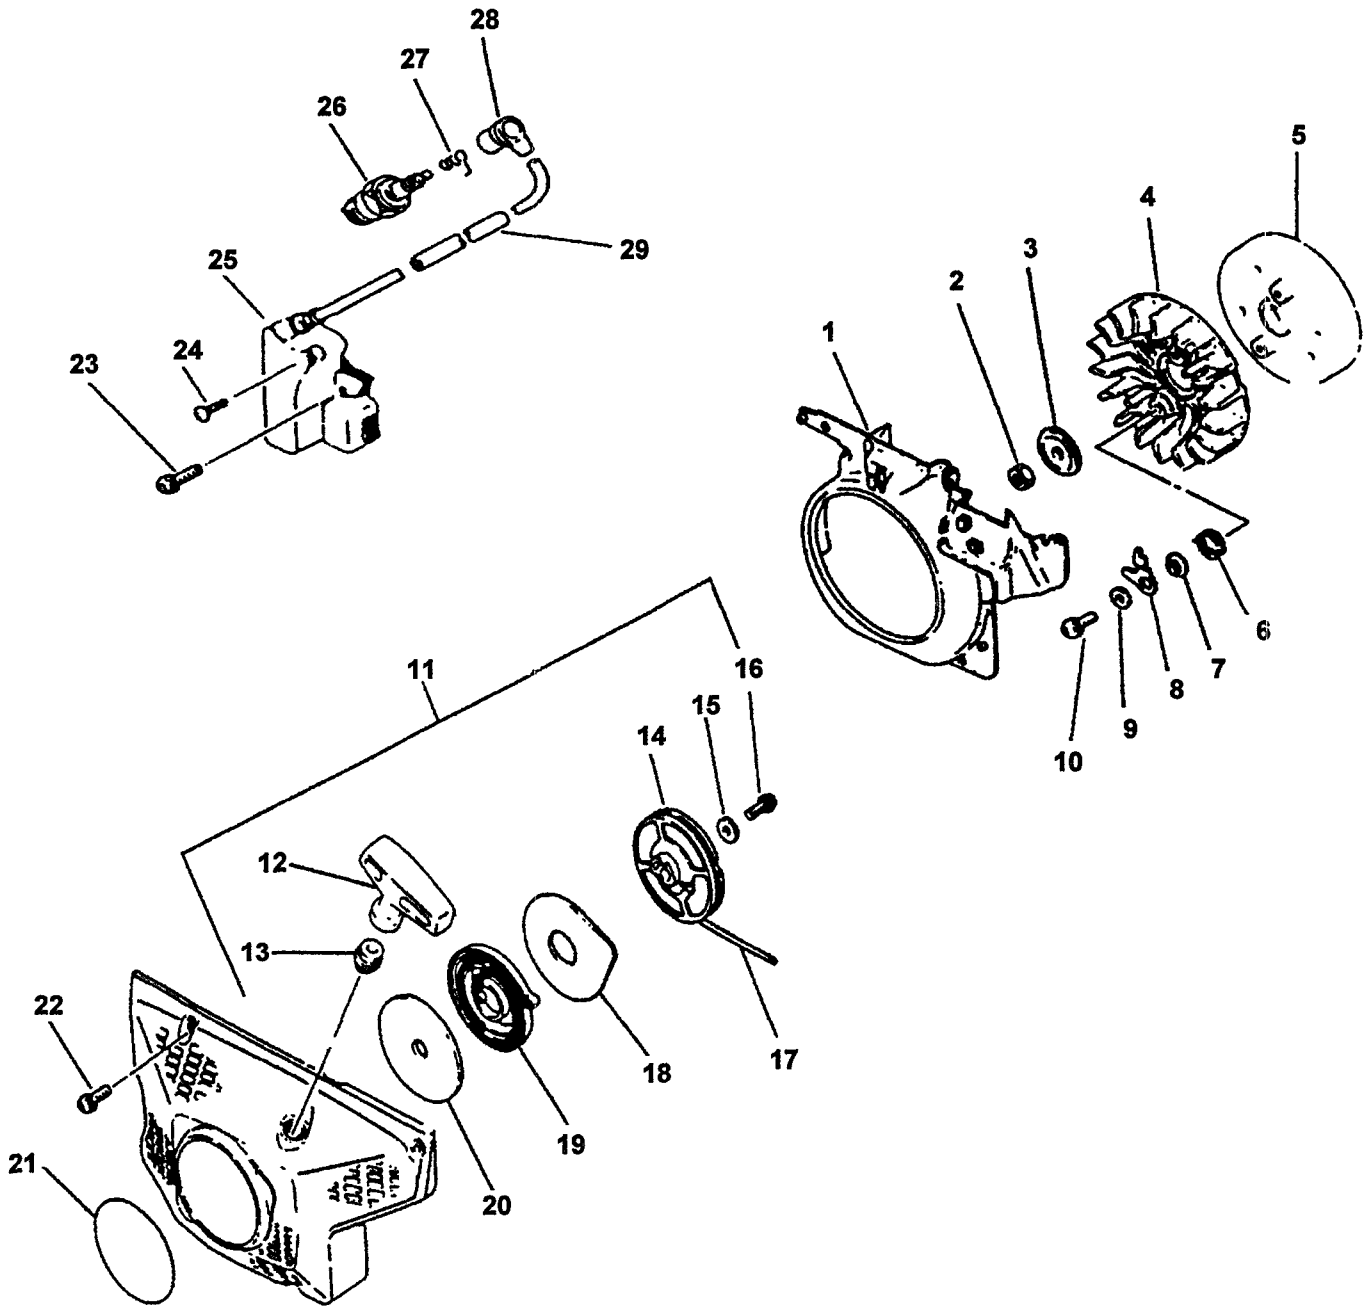

KEY	PART NUMBER	QTY	DESCRIPTION	REMARKS
1	10153507060	1	COVER, FAN	
2	90050000008	1	NUT 8	
3	10014319830	1	WASHER	
4	10152132330	1	FAN, COOLING	
5	15680032630	1	FLYWHEEL	
6	17723419830	2	SPRING, RETURN	
7	17724719830	2	SPACER, RATCHET	
8	17721832630	2	PAWL, STARTER	
9	90060300005	2	WASHER 5	
10	90016205014	2	BOLT, H.S. 5X14	
11	17720007063	1	STARTER ASY	INCLUDES ITEMS 12 - 20
12	17722830830	1	GRIP, STARTER	
13	17722707060	1	GUIDE, ROPE	
14	17721532330	1	DRUM, STARTER	
15	90060300005	1	WASHER 5	
16	90016205014	1	BOLT, H.S 5X14	
17	17722607060	1	ROPE, STARTER	
18	17722107060	1	PLATE, STARTER	
19	17722002834	1	SPRING, REWIND	
20	17722102830	1	PLATE, STARTER	
21	89011238130	1	LABEL, ECHO	
22	90023805020	4	SCREW 5X20	
23	90016204020	4	BOLT, H.S. 4X20	
24	90024204008	1	SCREW 4X8	
25	15660132630	1	C.D. IGNITION MODULE	
26	15901010630	1	PLUG, SPARK BPM-7A	
27	15901103532	1	COIL, SPARK PLUG CAP	
28	15901203533	1	CAP, SPARK PLUG	
29	15061132430	1	TUBE