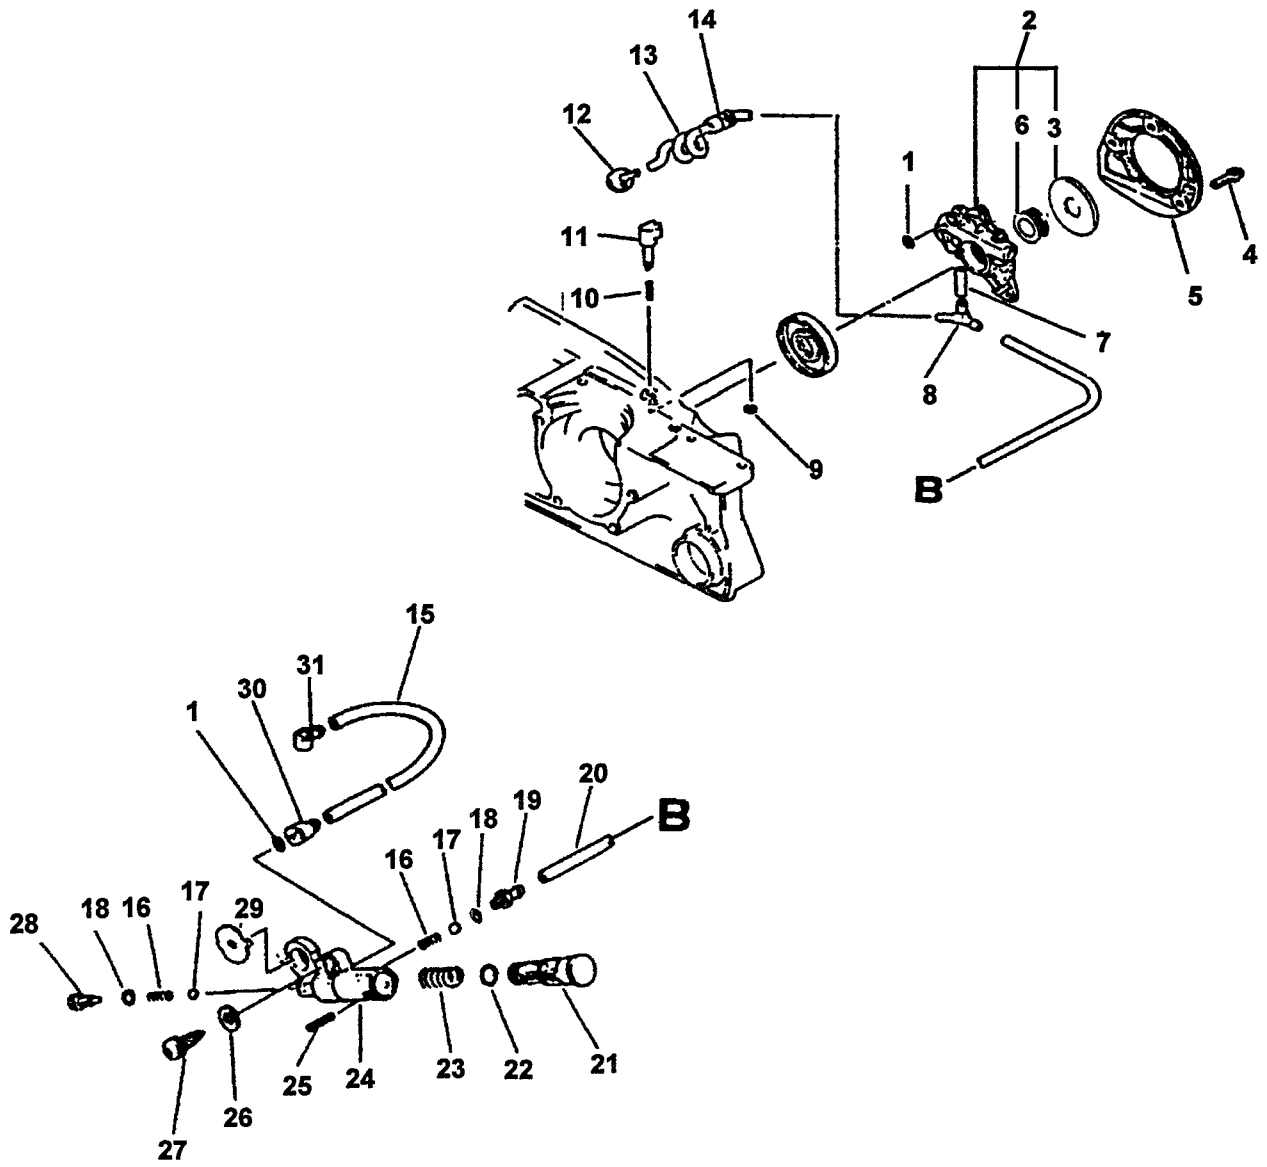

KEY	PART NUMBER	QTY	DESCRIPTION	REMARKS
1	90072000003	2	O-RING 3	
2	43700037530	1	AUTO-OILER ASY	INCLUDES ITEMS 3 & 6
3	43706630130	1	WASHER, CIRCULAR	
4	90016204012	3	BOLT, H.S. 4X12	
5	43760537630	1	COVER, OIL PUMP	
6	43706319930	1	GEAR, WORM	
7	43721232430	1	CONNECTOR, PIPE	
8	43721132430	1	PIPE	
9	90070000003	1	E-RING 3	
10	43701519830	1	SPRING	
11	43703937630	1	KNOB	
12	43620514730	1	STRAINER, OIL	
13	43721032430	1	PIPE, OIL (INNER)	
14	13211512330	1	GROMMET	
15	43721632630	1	PIPE	
16	43701300330	2	SPRING, VALVE	
17	43701200330	2	VALVE, BALL 3	
18	43712203430	2	O-RING	
19	43711819830	1	NIPPLE	
20	43720515130	1	PIPE	
21	43711238731	1	PISTON, OIL PUMP	
22	90072000007	1	O-RING 7	
23	43711119830	1	SPRING, OIL PUMP	
24	43711019831	1	BODY, OIL PUMP	
25	90034520016	1	PIN, SPRING 2X16	
26	90060300005	1	WASHER 5	
27	90024605020	1	SCREW 5X20	
28	43712110130	1	ADAPTER, OIL PUMP	
29	43741319830	1	BRACKET, OIL PUMP	
30	43721232630	1	CONNECTOR, PIPE	
31	43723232630	1	CONNECTOR, PIPE