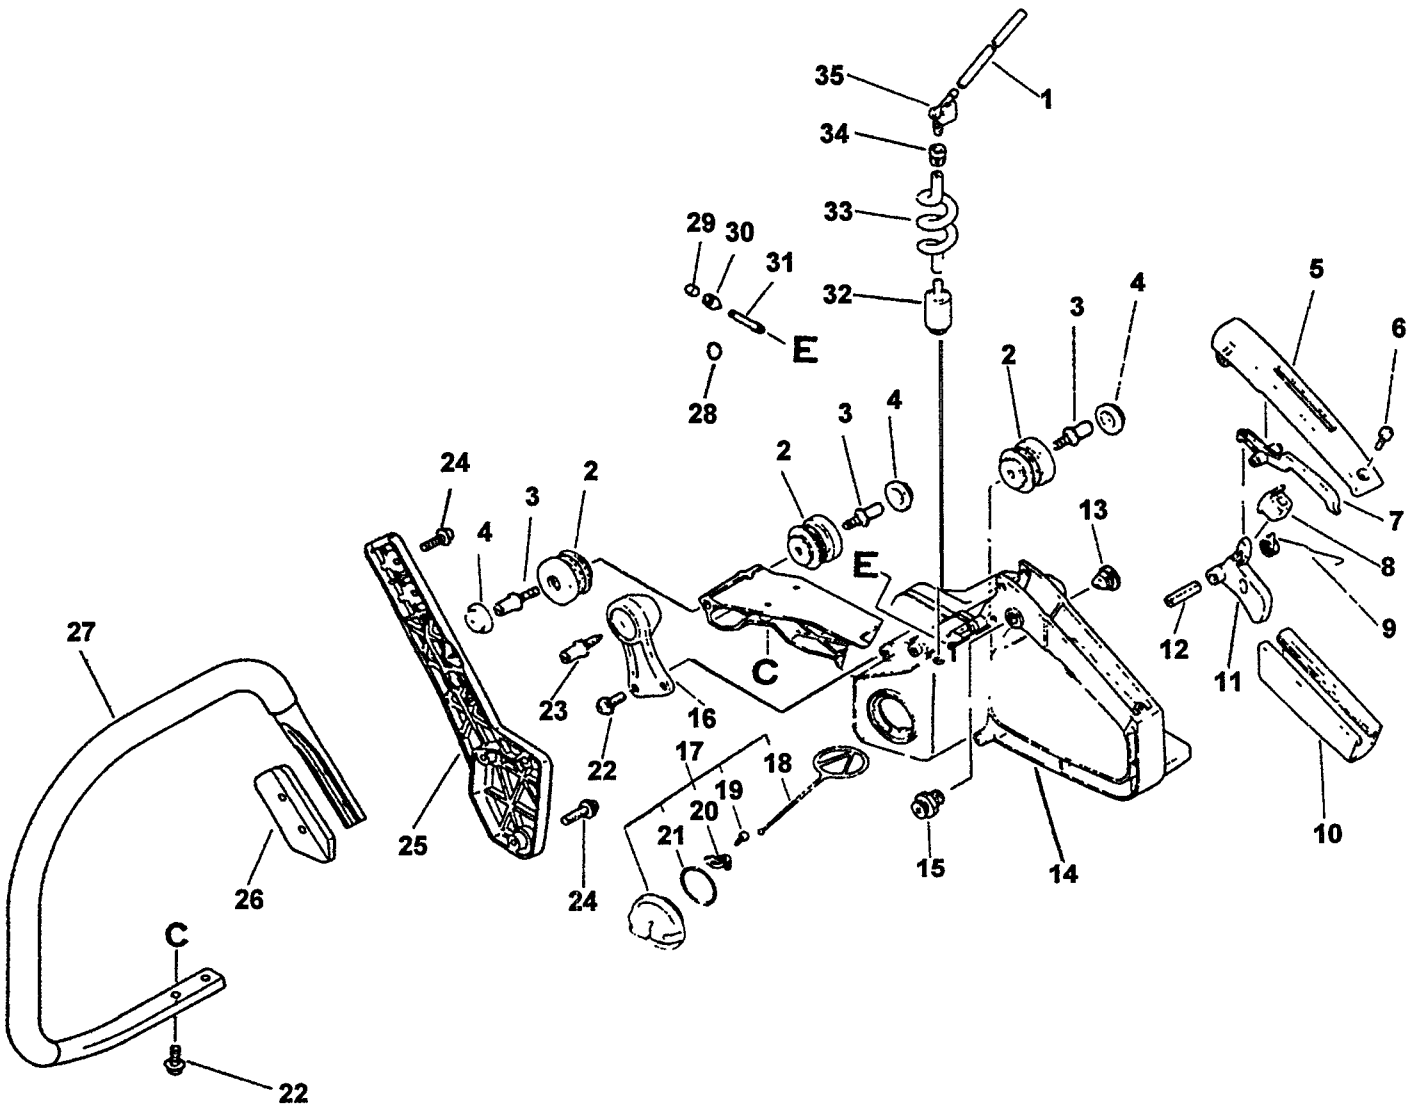

KEY	PART NUMBER	QTY	DESCRIPTION	REMARKS
1	90072000003	2	O-RING 3	
2	43700037530	1	AUTO-OILER ASY	INCLUDES ITEMS 3 & 6
3	43706630130	1	WASHER, CIRCULAR	
4	90016204012	3	BOLT, H.S. 4X12	
5	43760537630	1	COVER, OIL PUMP	
6	43706319930	1	GEAR, WORM	
7	43721232430	1	CONNECTOR, PIPE	
8	43721132430	1	PIPE	
9	90070000003	1	E-RING 3	
10	43701519830	1	SPRING	
11	43703937630	1	KNOB	
12	43620514730	1	STRAINER, OIL	
13	43721032430	1	PIPE, OIL (INNER)	
14	13211512330	1	GROMMET	
15	43721632630	1	PIPE	
16	43701300330	2	SPRING, VALVE	
17	43701200330	2	VALVE, BALL 3	
18	43712203430	2	O-RING	
19	43711819830	1	NIPPLE	
20	43720515130	1	PIPE	
21	43711238731	1	PISTON, OIL PUMP	
22	90072000007	1	O-RING 7	
23	43711119830	1	SPRING, OIL PUMP	
24	43711019831	1	BODY, OIL PUMP	
25	90034520016	1	PIN, SPRING 2X16	
26	90060300005	1	WASHER 5	
27	90024605020	1	SCREW 5X20	
28	43712110130	1	ADAPTER, OIL PUMP	
29	43741319830	1	BRACKET, OIL PUMP	
30	43721232630	1	CONNECTOR, PIPE	
31	43723232630	1	CONNECTOR, PIPE	