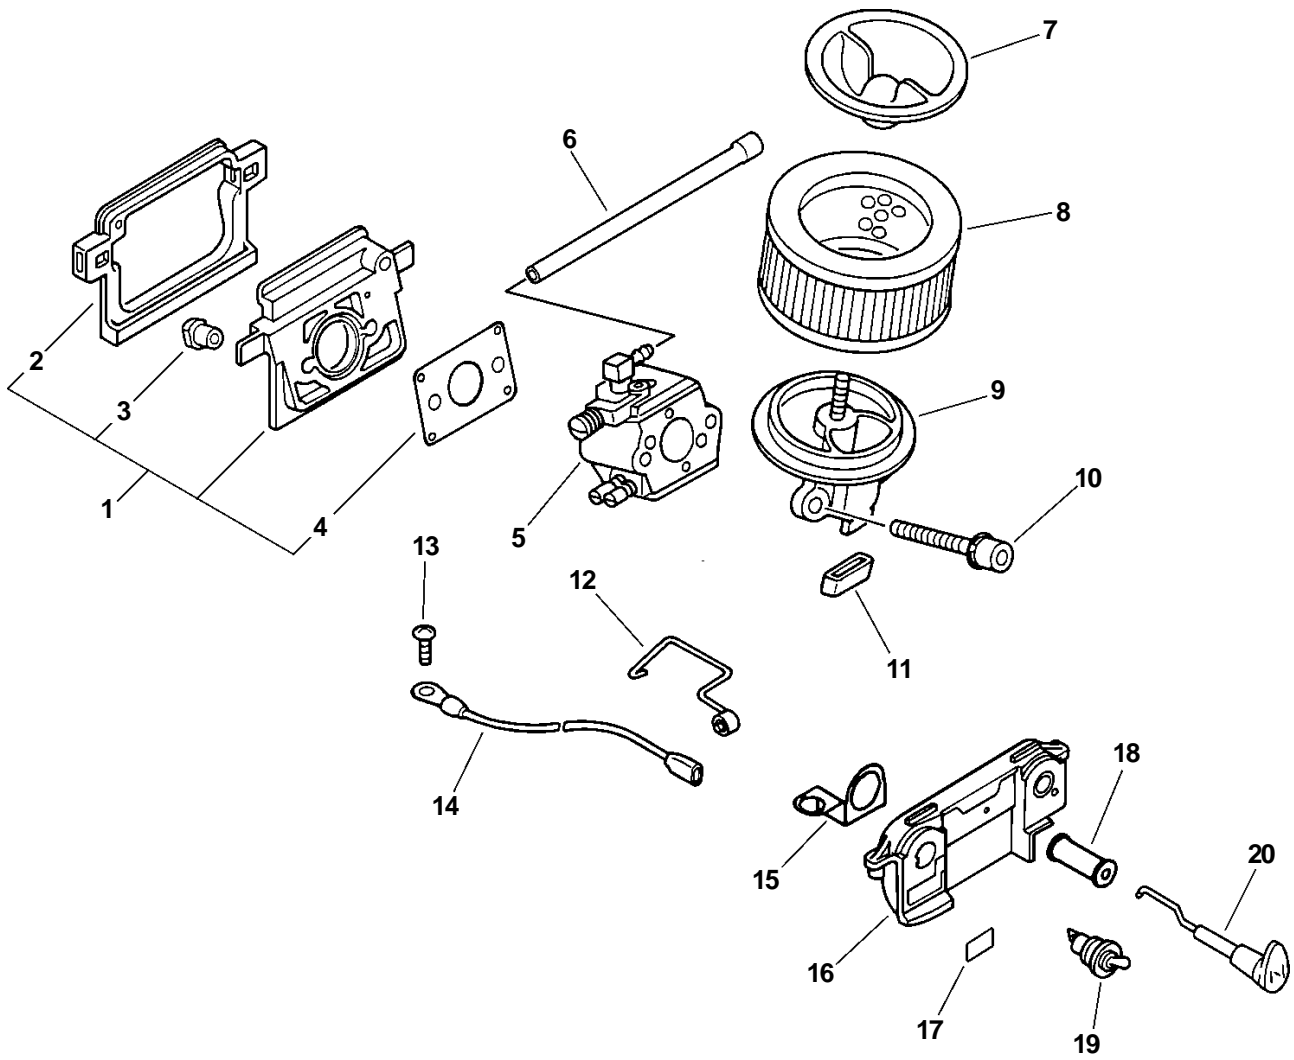

ITEM	PART NUMBER	QTY	DESCRIPTION	REMARKS
1	13000038330	1	INSULATOR KIT	INCLUDES ITEMS 1-4
2	13036638330	1	CUSHION	
3	13002033330	2	NUT	
4	13001038330	1	GASKET, INTAKE	
5	A021000220	1	CARBURETOR -- WT-954	
6	13011038330	1	PIPE, IMPULSE	
7	13040538331	1	BRACKET, AIR CLEANER	
8	13031038331	1	FILTER, AIR	
9	A204000002	1	ELBOW, CARBURETOR	
10	90016205050	2	BOLT 5X50	
11	13043038330	1	CUSHION	
12	C454000041	1	ROD, THROTTLE	
13	90022004006	1	SCREW 4X6	
14	16201038331	1	LEAD, GROUND	
15	16341338930	1	PLATE, SWITCH	
16	16381038932	1	BRACKET, SWITCH	
17	89015737330	1	LABEL, SWITCH	
18	17881014532	1	GROMMET	
19	16340038330	1	SWITCH, IGNITION	
20	A241000000	1	KNOB, CHOKE	
21	90010504006	1	BOLT 4X6	
22	14571160631	1	PLATE	
23	90010505014	2	BOLT 5X14	
24	P021002370	1	MUFFLER ASY	INCLUDES ITEMS 25-28
25	14551035431	1	GASKET, MUFFLER	
26	14588439330	1	SCREEN	
27	A303000020	1	LID, MUFFLER	
28	90025004008	2	SCREW 4X8