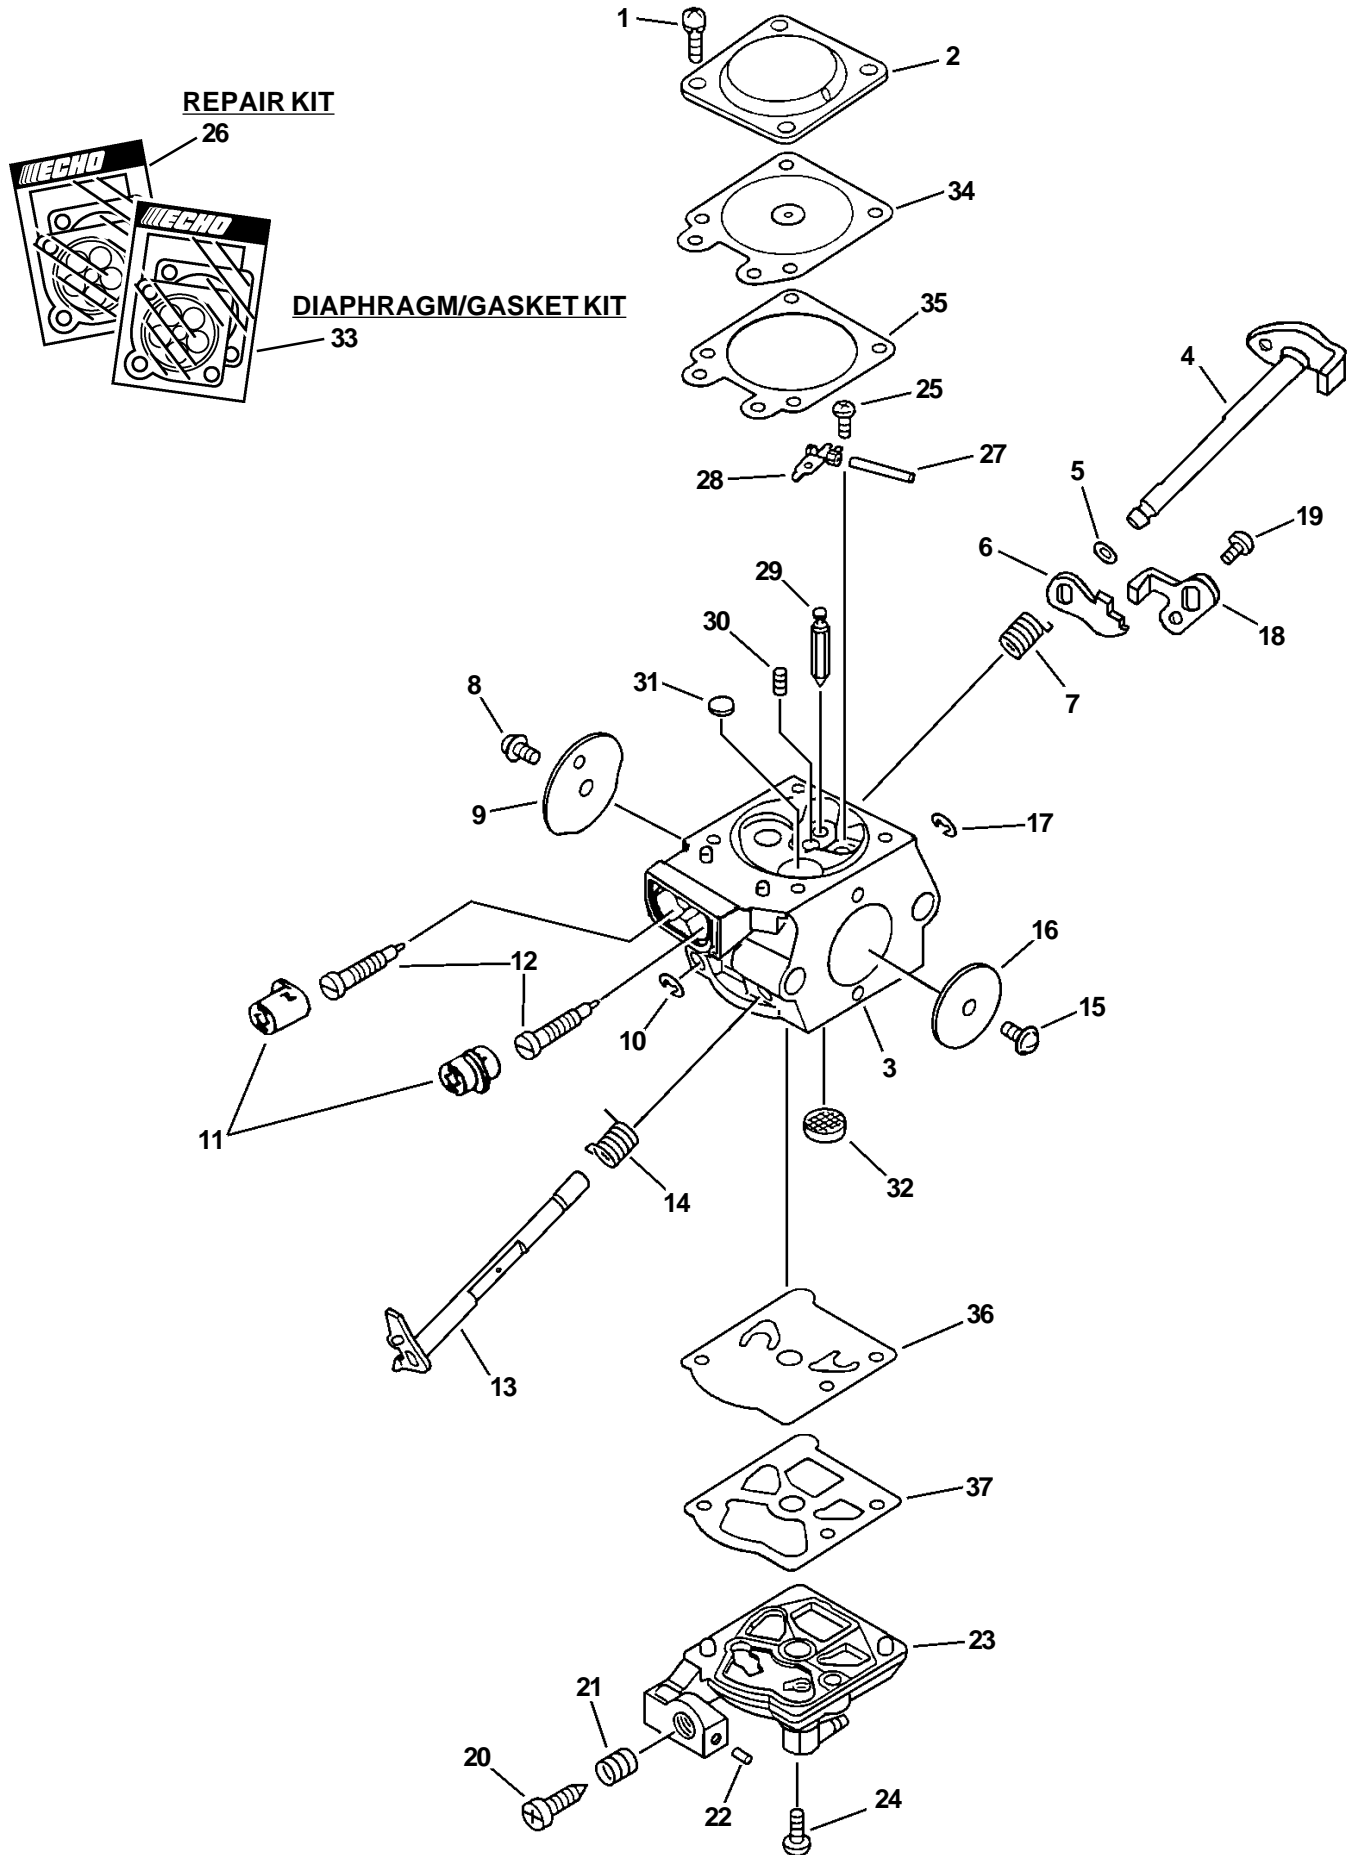

ITEM	PART NUMBER	QTY	DESCRIPTION	REMARKS
	A021000220	1	CARBURETOR --WT-594	
1	12313002960	4	SCREW, METERING DIAPHRAGM COVER	
2	12314203930	1	COVER, METERING DIAPHRAGM	
3	-----	1	BODY, CARBURETOR	NOT AVAILABLE SEPARATELY
4	P003000150	1	SHAFT, CHOKE	
5	12314926030	1	WASHER	
6	P003000160	1	LEVER, FAST IDLE	
7	P003000140	1	SPRING, CHOKE RETURN	
8	12311438830	1	SCREW, CHOKE VALVE	
9	P003000230	1	VALVE CHOKE	
10	12312715030	1	CLIP, CHOKE SHAFT	
11	P003000010	2	CAP, MIXTURE LIMITER	
12	12312003661	2	NEEDLE, HIGH SPEED	
13	P003000480	1	SHAFT, THROTTLE	
14	12311337530	1	SPRING, THROTTLE RETURN	
15	12311438830	1	SCREW, THROTTLE VALVE	
16	12311610530	1	VALVE, THROTTLE	
17	12312715030	1	CLIP, THROTTLE SHAFT	
18	P003000130	1	LEVER, THROTTLE	
19	12311438830	1	SCREW, THROTTLE LEVER	
20	12313404260	1	SCREW, IDLE ADJUST	
21	12313304260	1	SPRING, IDLE ADJUST	
22	12317815030	1	PLUG, FRICTION	
23	12312438330	1	COVER, FUEL PUMP	
24	12311003930	1	SCREW, PUMP COVER	
25	12313903930	1	SCREW, METERING LEVER PIN	
26	P003000250	1	REPAIR KIT	INCLUDES ITEMS 27-37
27	-----	1	PIN, METERING LEVER	
28	-----	1	LEVER, METERING	
29	-----	1	VALVE, INLET NEEDLE	
30	-----	1	SPRING, METERING LEVER	
31	-----	1	PLUG, WELCH	
32	-----	1	SCREEN, INLET	
33	P003000240	1	DIAPHRAGM/GASKET KIT	INCLUDES ITEMS 34-37
34	-----	1	DIAPHRAGM, METERING	
35	-----	1	GASKET, METERING DIAPHRAGM	
36	-----	1	DIAPHRAGM, FUEL PUMP	
37	-----	1	GASKET, FUEL PUMP