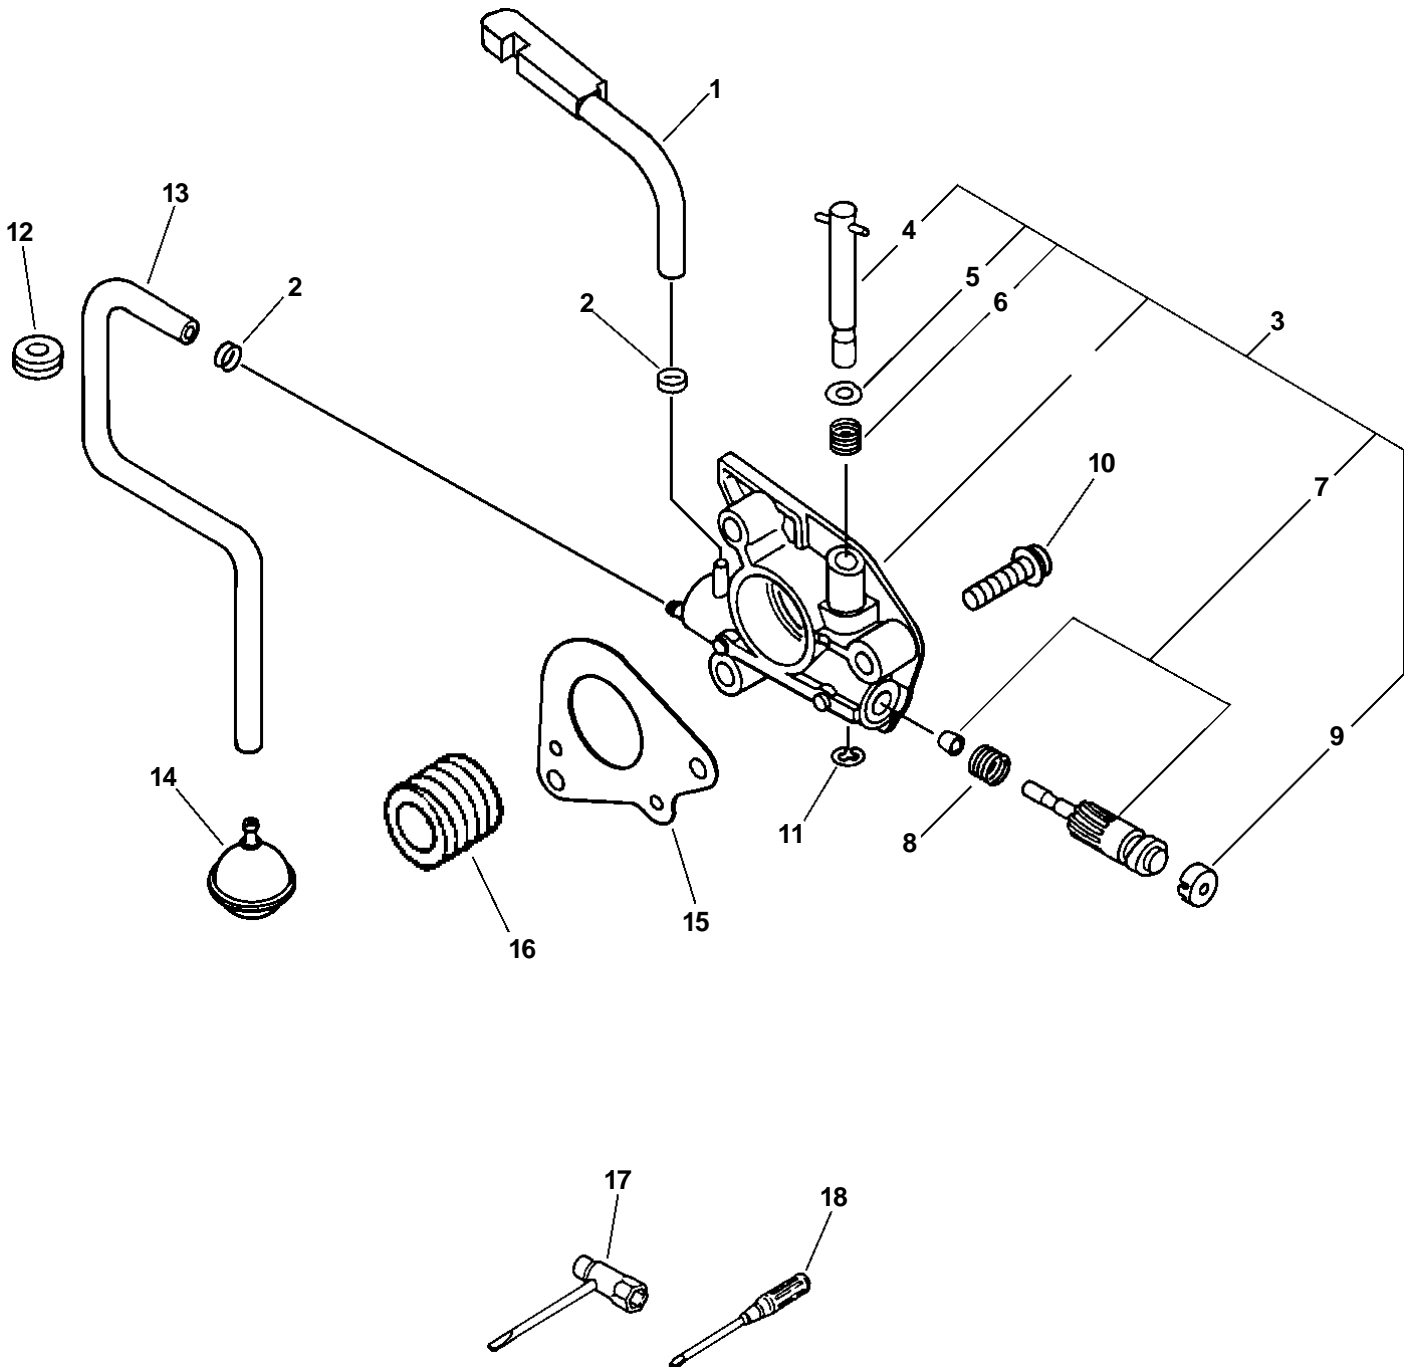

ITEM	PART NUMBER	QTY	DESCRIPTION	REMARKS
1	43722938331	1	PIPE, OIL DISCHARGE	
2	13201326630	2	CLIP	
3	43700238330	1	AUTO-OILER ASY	INCLUDES ITEMS 4-9
4	43701638330	1	NEEDLE, ADJUST	
5	43702937330	1	WASHER	
6	43701537330	1	SPRING	
7	43702437330	1	PLUNGER	
8	43701938330	1	SPRING	
9	43706238330	1	CAP, OIL PUMP	
10	90022304016	2	SCREW	
11	12312715030	1	RING	
12	13211512330	1	GROMMET	
13	43721038330	1	PIPE, FUEL	
14	43620514730	1	STRAINER, OIL	
15	17531038330	1	PLATE, SEAL	
16	V652000000	1	GEAR, WORM	
17	89541006960	1	WRENCH, W/SCREWDRIVER	
18	89581203930	1	SCREWDRIVER