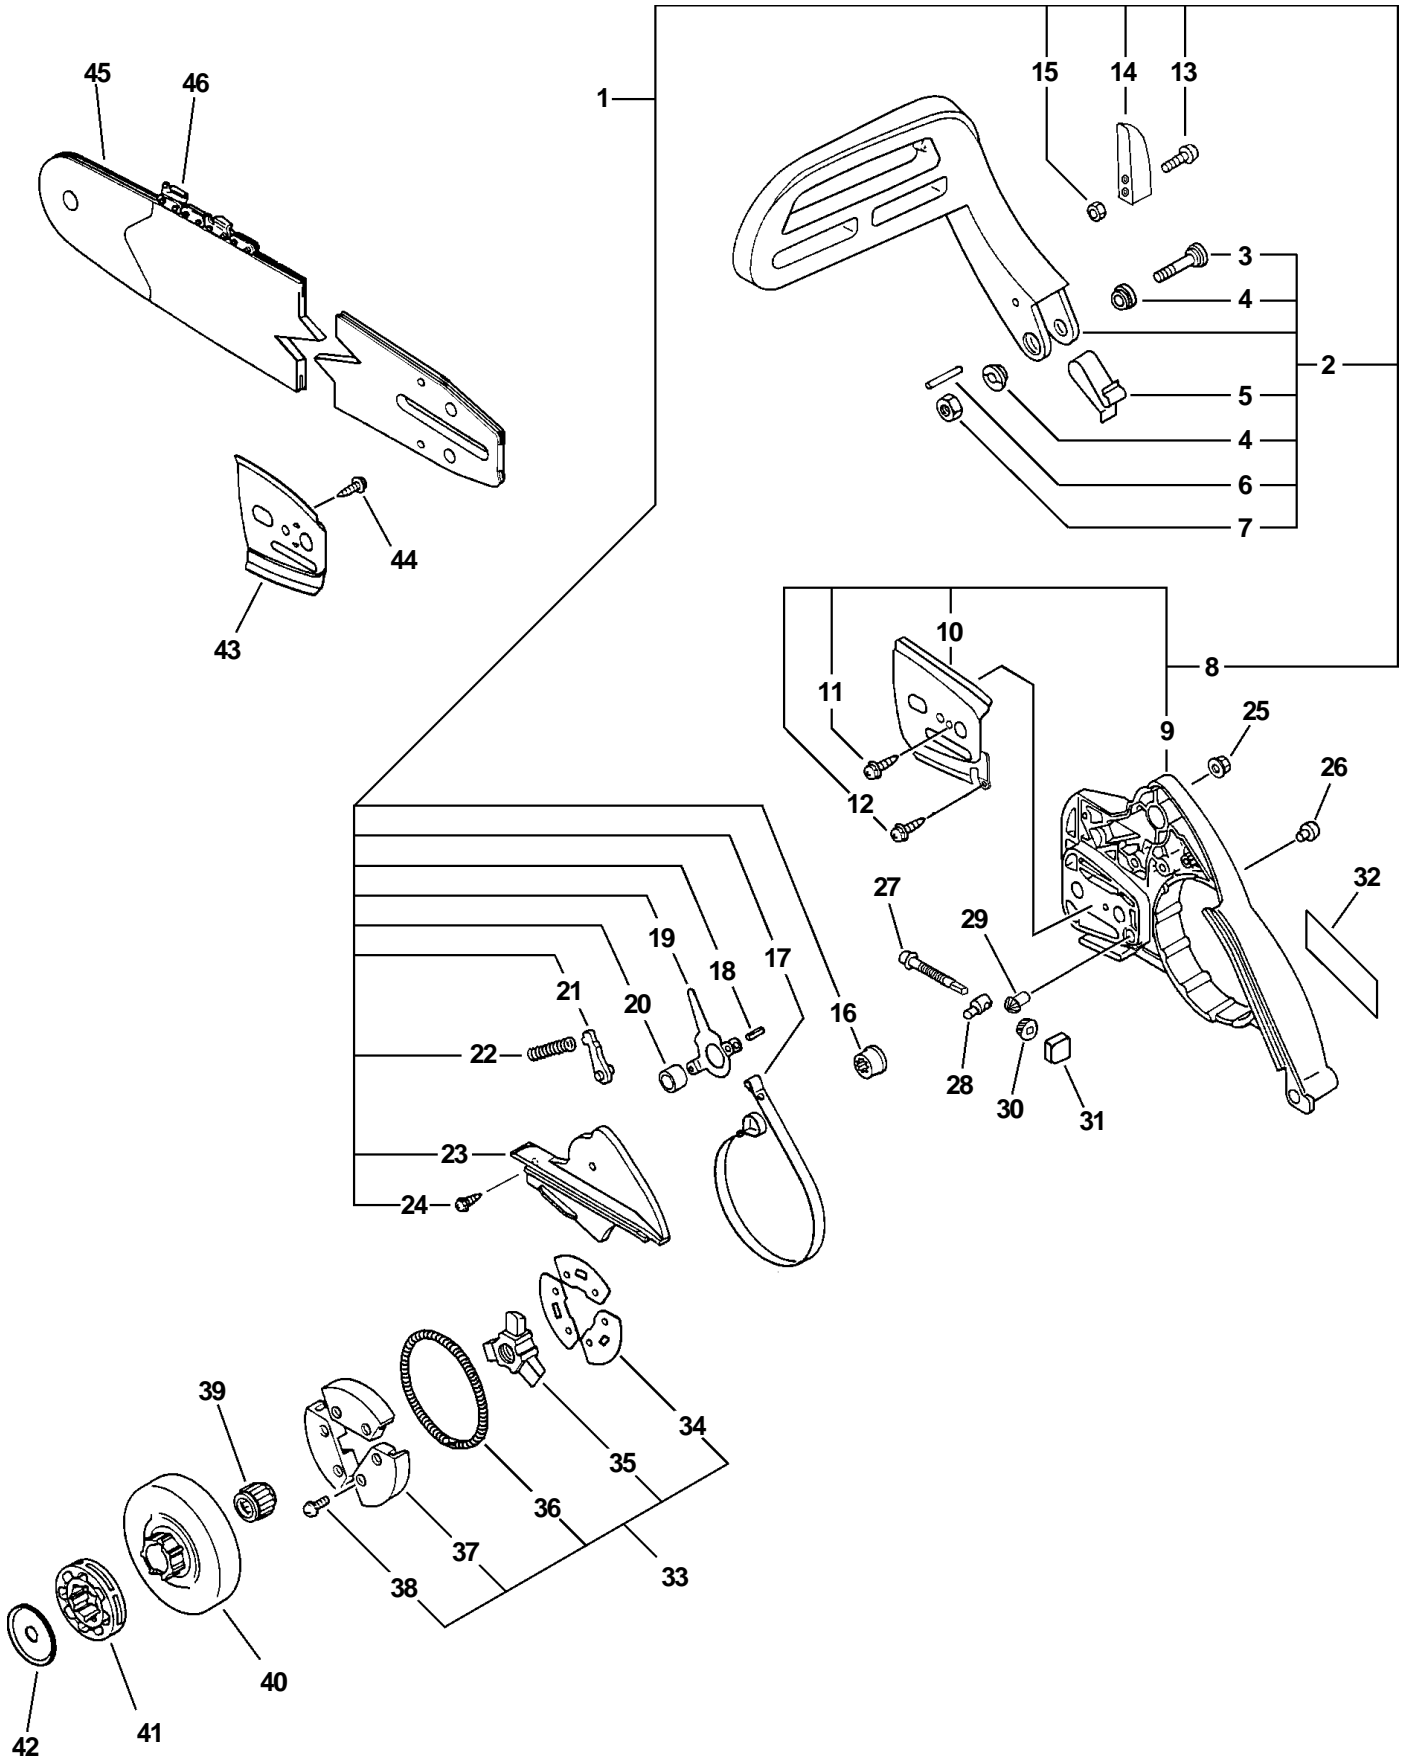

ITEM	PART NUMBER	QTY	DESCRIPTION	REMARKS
1	C400000010	1	HANDLE, FRONT	
2	9114505016	2	BOLT, SELF TAPPING	
3	9114505020	2	BOLT, SELF TAPPING	
4	13211504920	1	GROMMET	
5	13201038331	1	PIPE	
6	13201326630	1	CLIP	
7	13120519830	1	FILTER, FUEL	
8	35110139332	1	REAR HANDLE ASY	INCLUDES ITEMS 9-12
9	A356000030	1	VALVE, CHECK	
10	13132840630	1	COVER, VENT	
11	13201326630	1	CLIP	
12	13201239330	1	PIPE, W/GROMMET	
13	90025304014	1	SCREW 4X14	
14	35115535430	1	COVER, HANDLE	
15	17809037930	1	LOCKOUT, THROTTLE CONTROL	
16	C450000000	1	TRIGGER, THROTTLE	
17	17804335430	1	SPRING, THROTTLE RETURN	
18	90034540030	1	SPRING PIN 4X30	
19	10091838330	2	CAP, CUSHION	
20	10091532530	2	BOLT	
21	10092138330	2	CUSHION	
22	10091038330	2	CUSHION	
23	35111119830	1	GRIP, HANDLE	
24	V162000040	1	PLUG	
25	13100437931	1	FUEL TANK CAP ASY	INCLUDES ITEMS 26-27
26	13105119830	1	LINK	
27	90072000022	1	O-RING 22	
28	C418000000	1	SHIELD, SNOW	

<b>ITEM</b>	<b>PART NUMBER</b>	<b>QTY</b>	<b>DESCRIPTION</b>	<b>REMARKS</b>
1	43722938331	1	PIPE, OIL DISCHARGE	
2	13201326630	2	CLIP	
3	43700238330	1	AUTO-OILER ASY	INCLUDES ITEMS 4-9
4	43701638330	1	NEEDLE, ADJUST	
5	43702937330	1	WASHER	
6	43701537330	1	SPRING	
7	43702437330	1	PLUNGER	
8	43701938330	1	SPRING	
9	43706238330	1	CAP, OIL PUMP	
10	90022304016	2	SCREW	
11	12312715030	1	RING	
12	13211512330	1	GROMMET	
13	43721038330	1	PIPE, FUEL	
14	43620514730	1	STRAINER, OIL	
15	17531038330	1	PLATE, SEAL	
16	V652000000	1	GEAR, WORM	
17	89541006960	1	WRENCH, W/SCREWDRIVER	
18	89581203930	1	SCREWDRIVER	