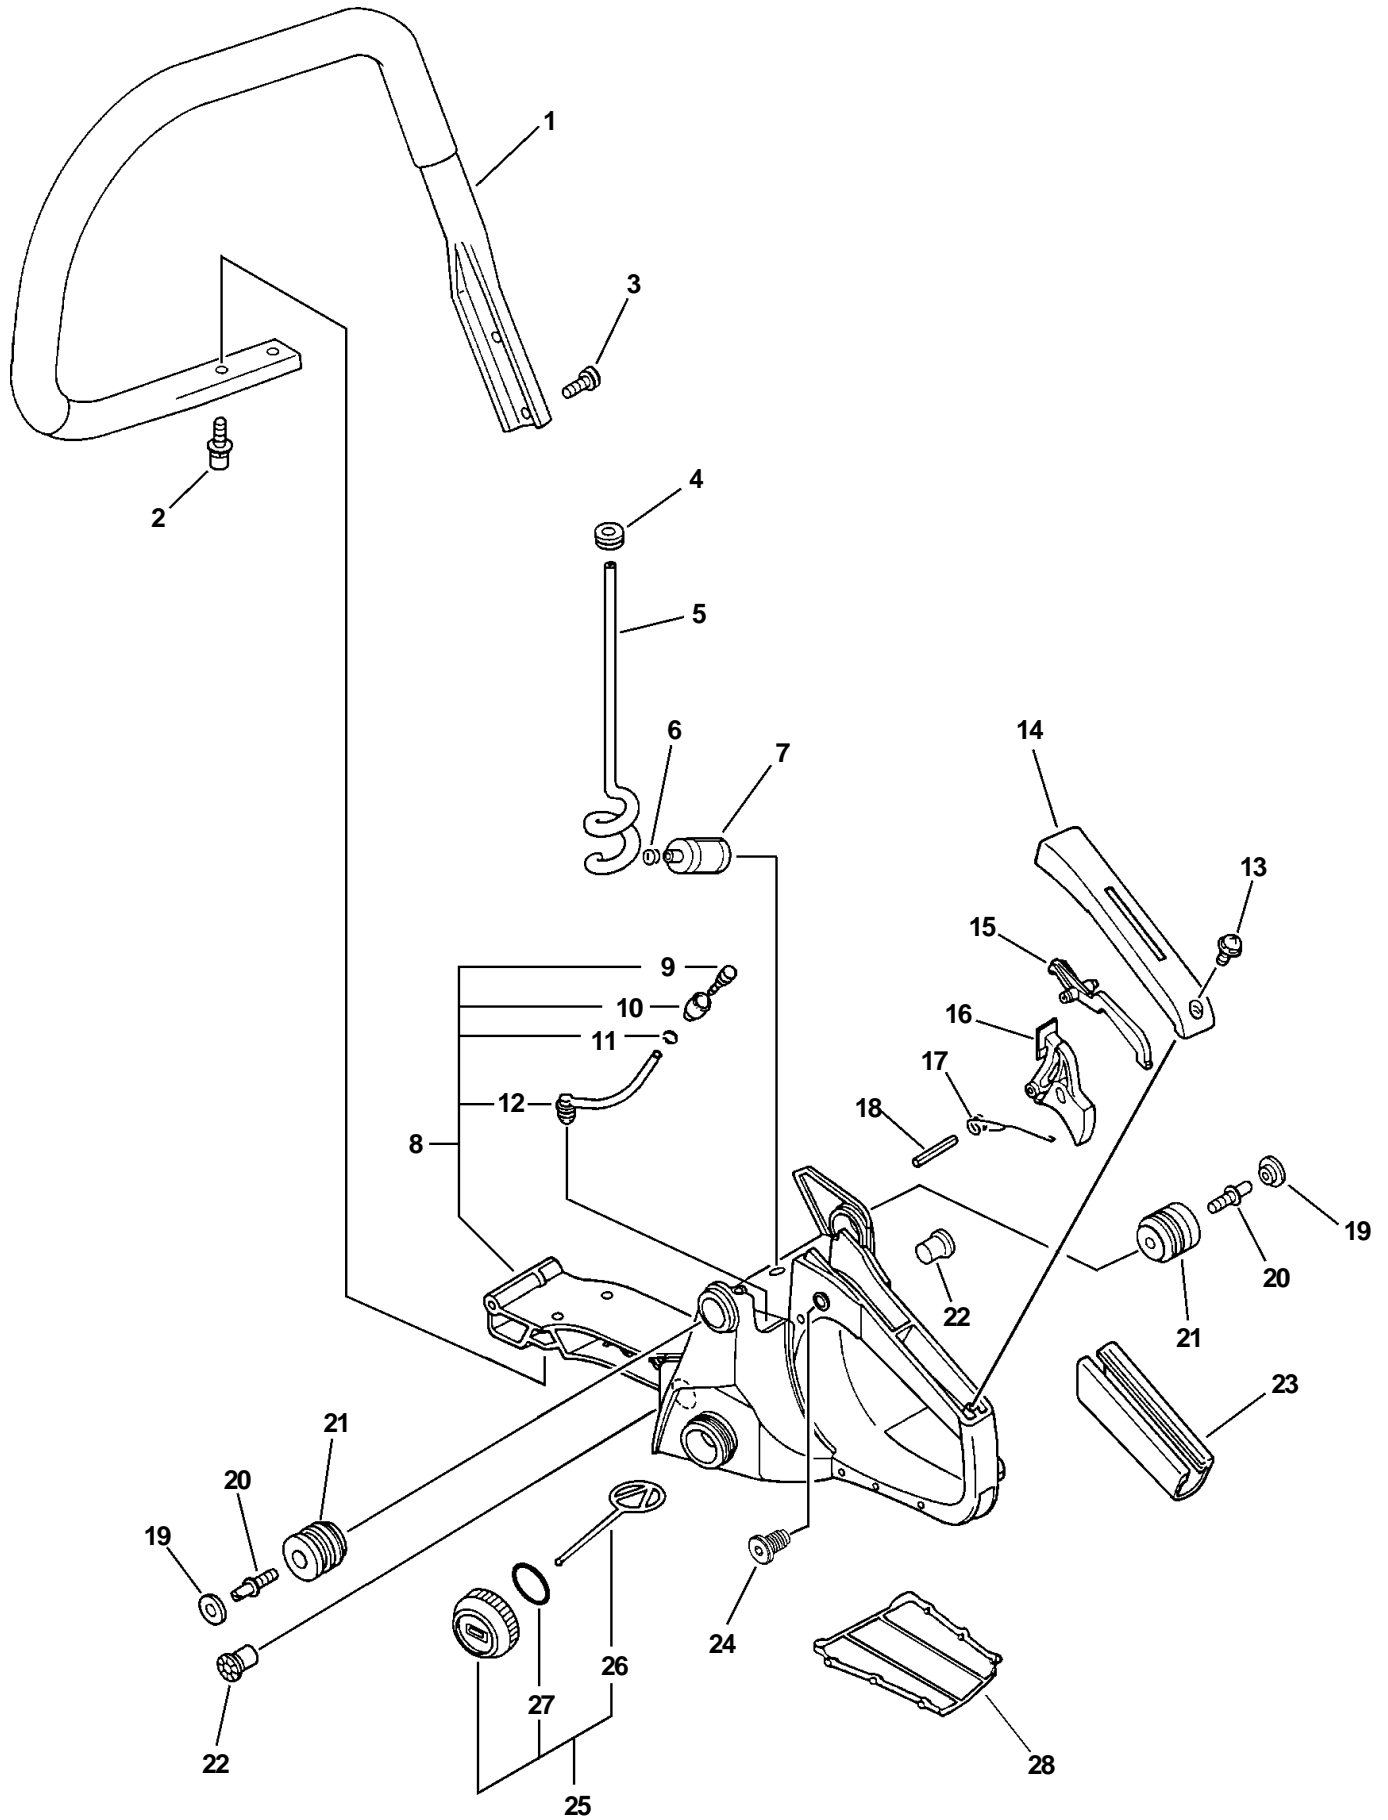

ITEM	PART NUMBER	QTY	DESCRIPTION	REMARKS
1	C400000010	1	HANDLE, FRONT	
2	9114505016	2	BOLT, SELF TAPPING	
3	9114505020	2	BOLT, SELF TAPPING	
4	13211504920	1	GROMMET	
5	13201038331	1	PIPE	
6	13201326630	1	CLIP	
7	13120519830	1	FILTER, FUEL	
8	35110139332	1	REAR HANDLE ASY	INCLUDES ITEMS 9-12
9	A356000030	1	VALVE, CHECK	
10	13132840630	1	COVER, VENT	
11	13201326630	1	CLIP	
12	13201239330	1	PIPE, W/GROMMET	
13	90025304014	1	SCREW 4X14	
14	35115535430	1	COVER, HANDLE	
15	17809037930	1	LOCKOUT, THROTTLE CONTROL	
16	C450000000	1	TRIGGER, THROTTLE	
17	17804335430	1	SPRING, THROTTLE RETURN	
18	90034540030	1	SPRING PIN 4X30	
19	10091838330	2	CAP, CUSHION	
20	10091532530	2	BOLT	
21	10092138330	2	CUSHION	
22	10091038330	2	CUSHION	
23	35111119830	1	GRIP, HANDLE	
24	V162000040	1	PLUG	
25	13100437931	1	FUEL TANK CAP ASY	INCLUDES ITEMS 26-27
26	13105119830	1	LINK	
27	90072000022	1	O-RING 22	
28	C418000000	1	SHIELD, SNOW