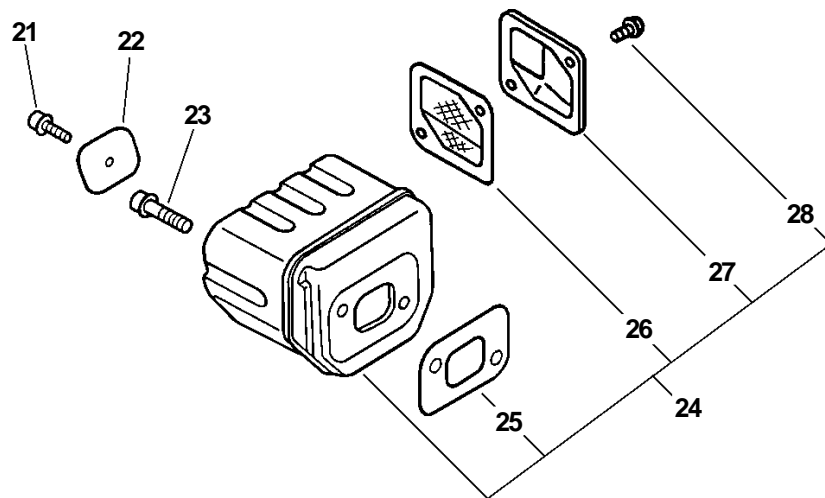

ITEM	PART NUMBER	QTY	DESCRIPTION	REMARKS
1	13000038330	1	INSULATOR KIT	INCLUDES ITEMS 1-4
2	13036638330	1	CUSHION	
3	13002033330	2	NUT	
4	13001038330	1	GASKET, INTAKE	
5	A021000220	1	CARBURETOR -- WT-954	
6	13011038330	1	PIPE, IMPULSE	
7	13040538331	1	BRACKET, AIR CLEANER	
8	13031038331	1	FILTER, AIR	
9	A204000002	1	ELBOW, CARBURETOR	
10	90016205050	2	BOLT 5X50	
11	13043038330	1	CUSHION	
12	C454000041	1	ROD, THROTTLE	
13	90022004006	1	SCREW 4X6	
14	16201038331	1	LEAD, GROUND	
15	16341338930	1	PLATE, SWITCH	
16	16381038932	1	BRACKET, SWITCH	
17	89015737330	1	LABEL, SWITCH	
18	17881014532	1	GROMMET	
19	16340038330	1	SWITCH, IGNITION	
20	A241000000	1	KNOB, CHOKE	
21	90010504006	1	BOLT 4X6	
22	14571160631	1	PLATE	
23	90010505014	2	BOLT 5X14	
24	P021002370	1	MUFFLER ASY	INCLUDES ITEMS 25-28
25	14551035431	1	GASKET, MUFFLER	
26	14588439330	1	SCREEN	
27	A303000020	1	LID, MUFFLER	
28	90025004008	2	SCREW 4X8