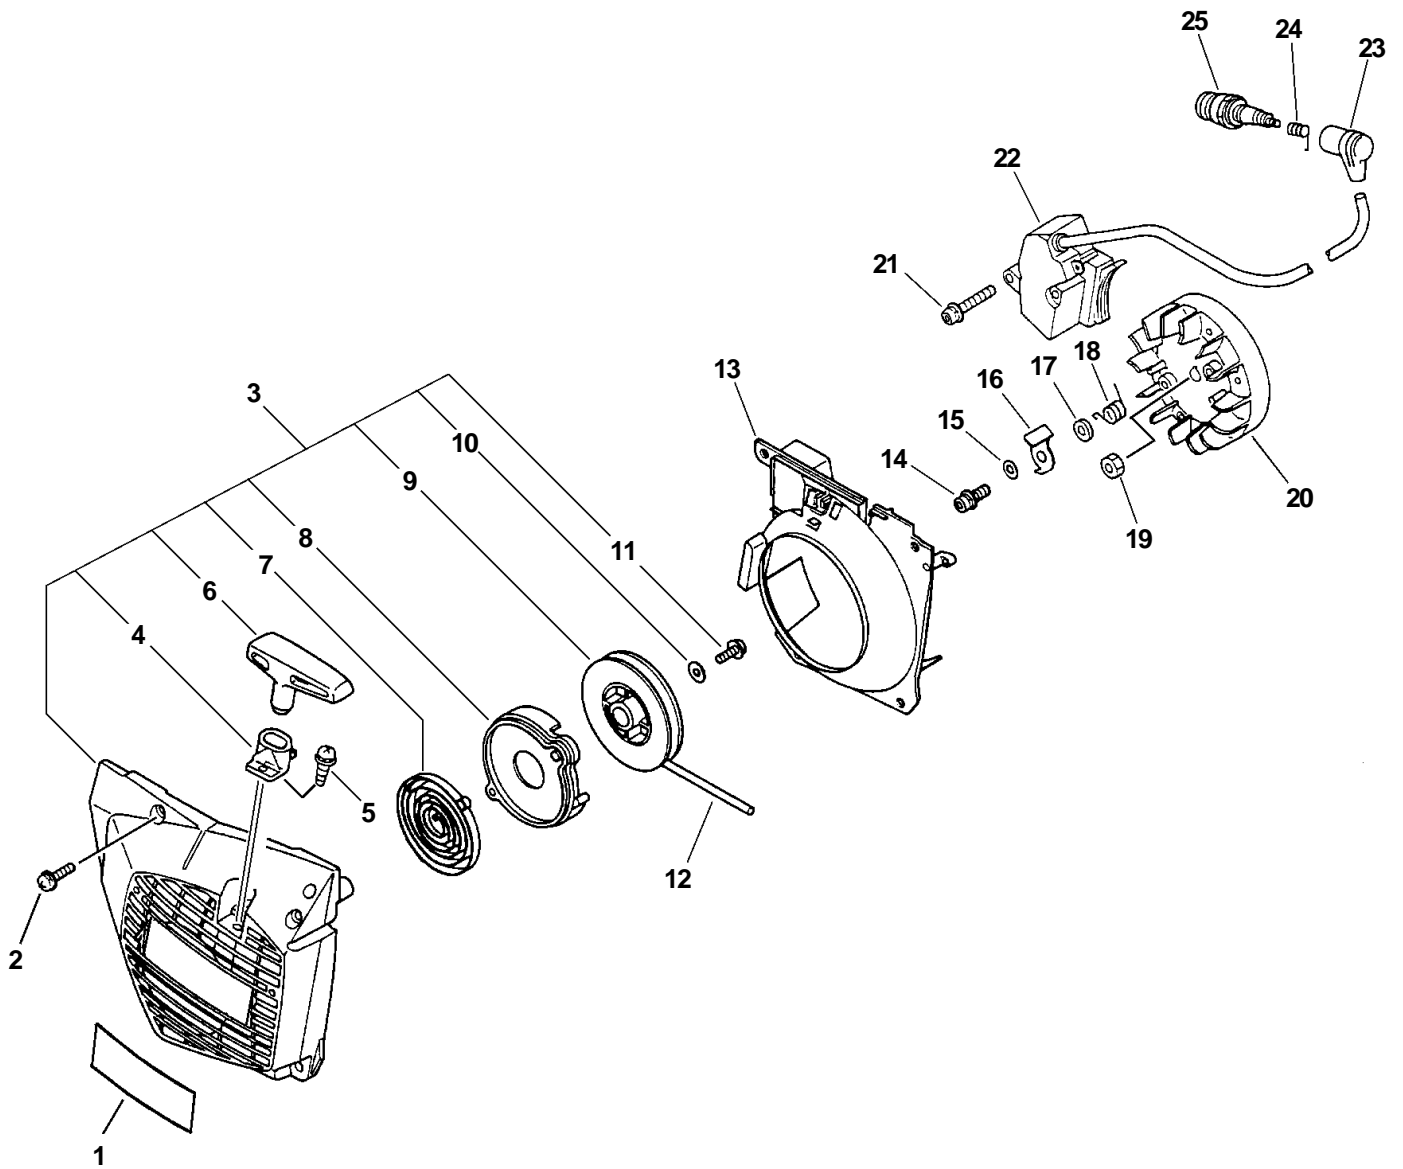

ITEM	PART NUMBER	QTY	DESCRIPTION	REMARKS
<u>OPTIONAL ENGINE REPOWER</u>				
1	SB1055	1	SHORT BLOCK	INCLUDES ITEMS 2-14
2	P021002220	1	CRANKCASE KIT	INCLUDES ITEMS 2-4
3	90016205022	4	BOLT 5X22	
4	90010605020	4	BOLT 5X20	
5	P021001060	1	PISTON KIT	INCLUDES ITEMS 6-10
6	10001139730	2	RING, PISTON	
7	V609000000	1	PIN, PISTON	
8	10001532330	2	CIRCLIP, PISTON PIN	
9	V308000010	2	SPACER	
10	V556000000	1	BEARING, NEEDLE	
11	P021001070	1	CRANKSHAFT ASY	
12	10014230830	1	KEY, WOODRUFF	
13	90081036202	2	BEARING, BALL	
14	V508000000	2	OIL SEAL	
15	13001639930	1	GASKET, INTAKE	
16	13051039932	1	ADAPTER, INTAKE	
17	90023805012	2	SCREW 5X12	
18	10400539333	1	ENGINE COVER ASY	INCLUDES ITEMS 19-21
19	43601838330	2	DOWEL PIN	
20	10021503930	2	DOWEL PIN	
21	43301119830	2	STUD, GUIDE BAR	
22	43600539332	1	OIL TANK ASY	INCLUDES ITEMS 23-26
23	43601938330	1	GASKET, OIL TANK	
24	90016204016	3	BOLT 4X16	
25	43601838330	1	DOWEL PIN	
26	43611413930	1	VALVE, CHECK	
27	43600165630	1	TANK CAP ASY	INCLUDES ITEMS 28-29
28	13105119830	1	LINK	
29	90072502025	1	O-RING	
30	10092138330	2	CUSHION	
31	10091533930	2	SCREW	
32	10091838330	2	CAP, CUSHION	
33	43300019831	1	CHAIN CATCHER KIT	INCLUDES ITEM 34
34	90022005018	1	SCREW 5X18	
35	88020038330	1	SPIKED BUMPER KIT	INCLUDES ITEM 36
36	90010505012	2	BOLT 5X12	
37	43304539331	1	COVER	
38	90023805016	1	SCREW 5X16	
39	90023805016	2	SCREW 5X16	
40	A160000200	1	COVER, CYLINDER	
41	16389038330	3	BOLT 5	
42	V135000010	1	GROMMET	
43	A232000000	1	LID, CLEANER	
44	A235000000	1	KNOB, CLEANER LID	
45	13033832430	1	PLUG, COVER	
46	89019130131	1	LABEL, KICK BACK	
47	X524000400	1	LABEL	
48	X503001571	1	LABEL, MODEL -- CS-510	
49	10152035430	1	COVER	