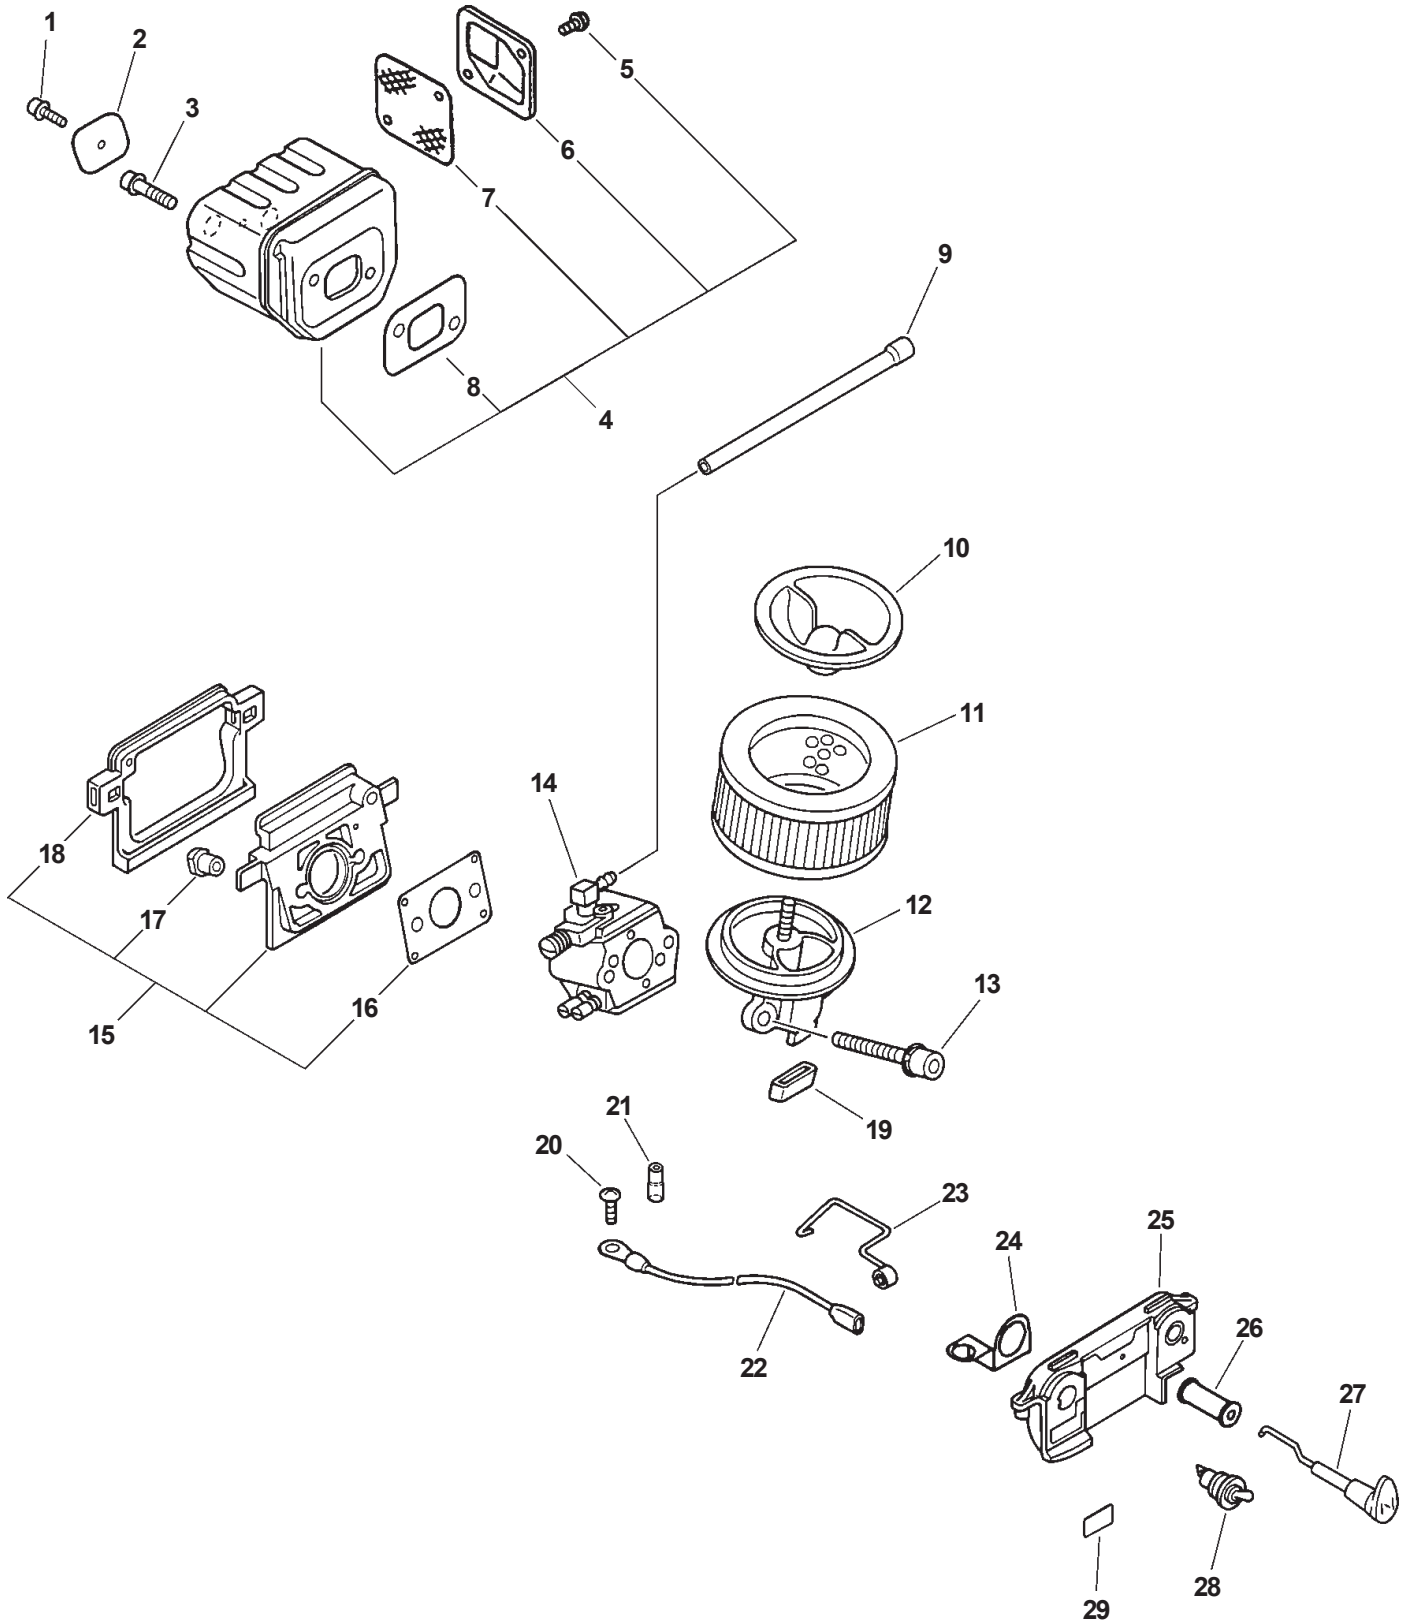

ITEM	PARTNUMBER	QTY	DESCRIPTION	REMARKS
1	15901010630	1	PLUG, SPARK - BPM7A	
1	15901731730	1	PLUG, SPARK - RCJ-6Y	CANADA MODELS
2	15901103432	1	COIL, SPARK PLUG CAP	
3	15901201620	1	CAP, SPARK PLUG	
4	A411000030	1	COIL, IGNITION	
5	90016204030	2	BOLT, 4X30	
6	A409000080	1	ROTOR, MAGNETO	
7	90060500008	1	WASHER, SPRING 8	
8	90050000008	1	NUT 8	
9	17723435430	2	SPRING, RETURN	
10	90060300005	2	WASHER 5	
11	17724704630	2	SPACER, RATCHET	
12	17721819830	2	PAWL, STARTER	
13	90016205014	2	BOLT, 5X14	
14	A172000060	1	COVER, FAN	
15	17720039334	1	STARTERASY	INCLUDES ITEMS 16-24
16	90023805012	1	SCREW, 5X12	
17	17721402830	1	WASHER	
18	17722638330	1	ROPE, STARTER BULK OPTION: 99944445000 3.5mm(9/64")x960mm(37-7/8")	
19	17721538330	1	DRUM, STARTER	
20	17722138330	1	PLATE, STARTER	
21	17722035430	1	SPRING, REWIND	
22	90029603014	1	SCREW, 3X14	
23	17722835430	1	GRIP, STARTER	
24	17722737930	1	GUIDE, ROPE	
25	90023805018	4	SCREW, 5X18	
26	X502000010	1	LABEL, ECHO	