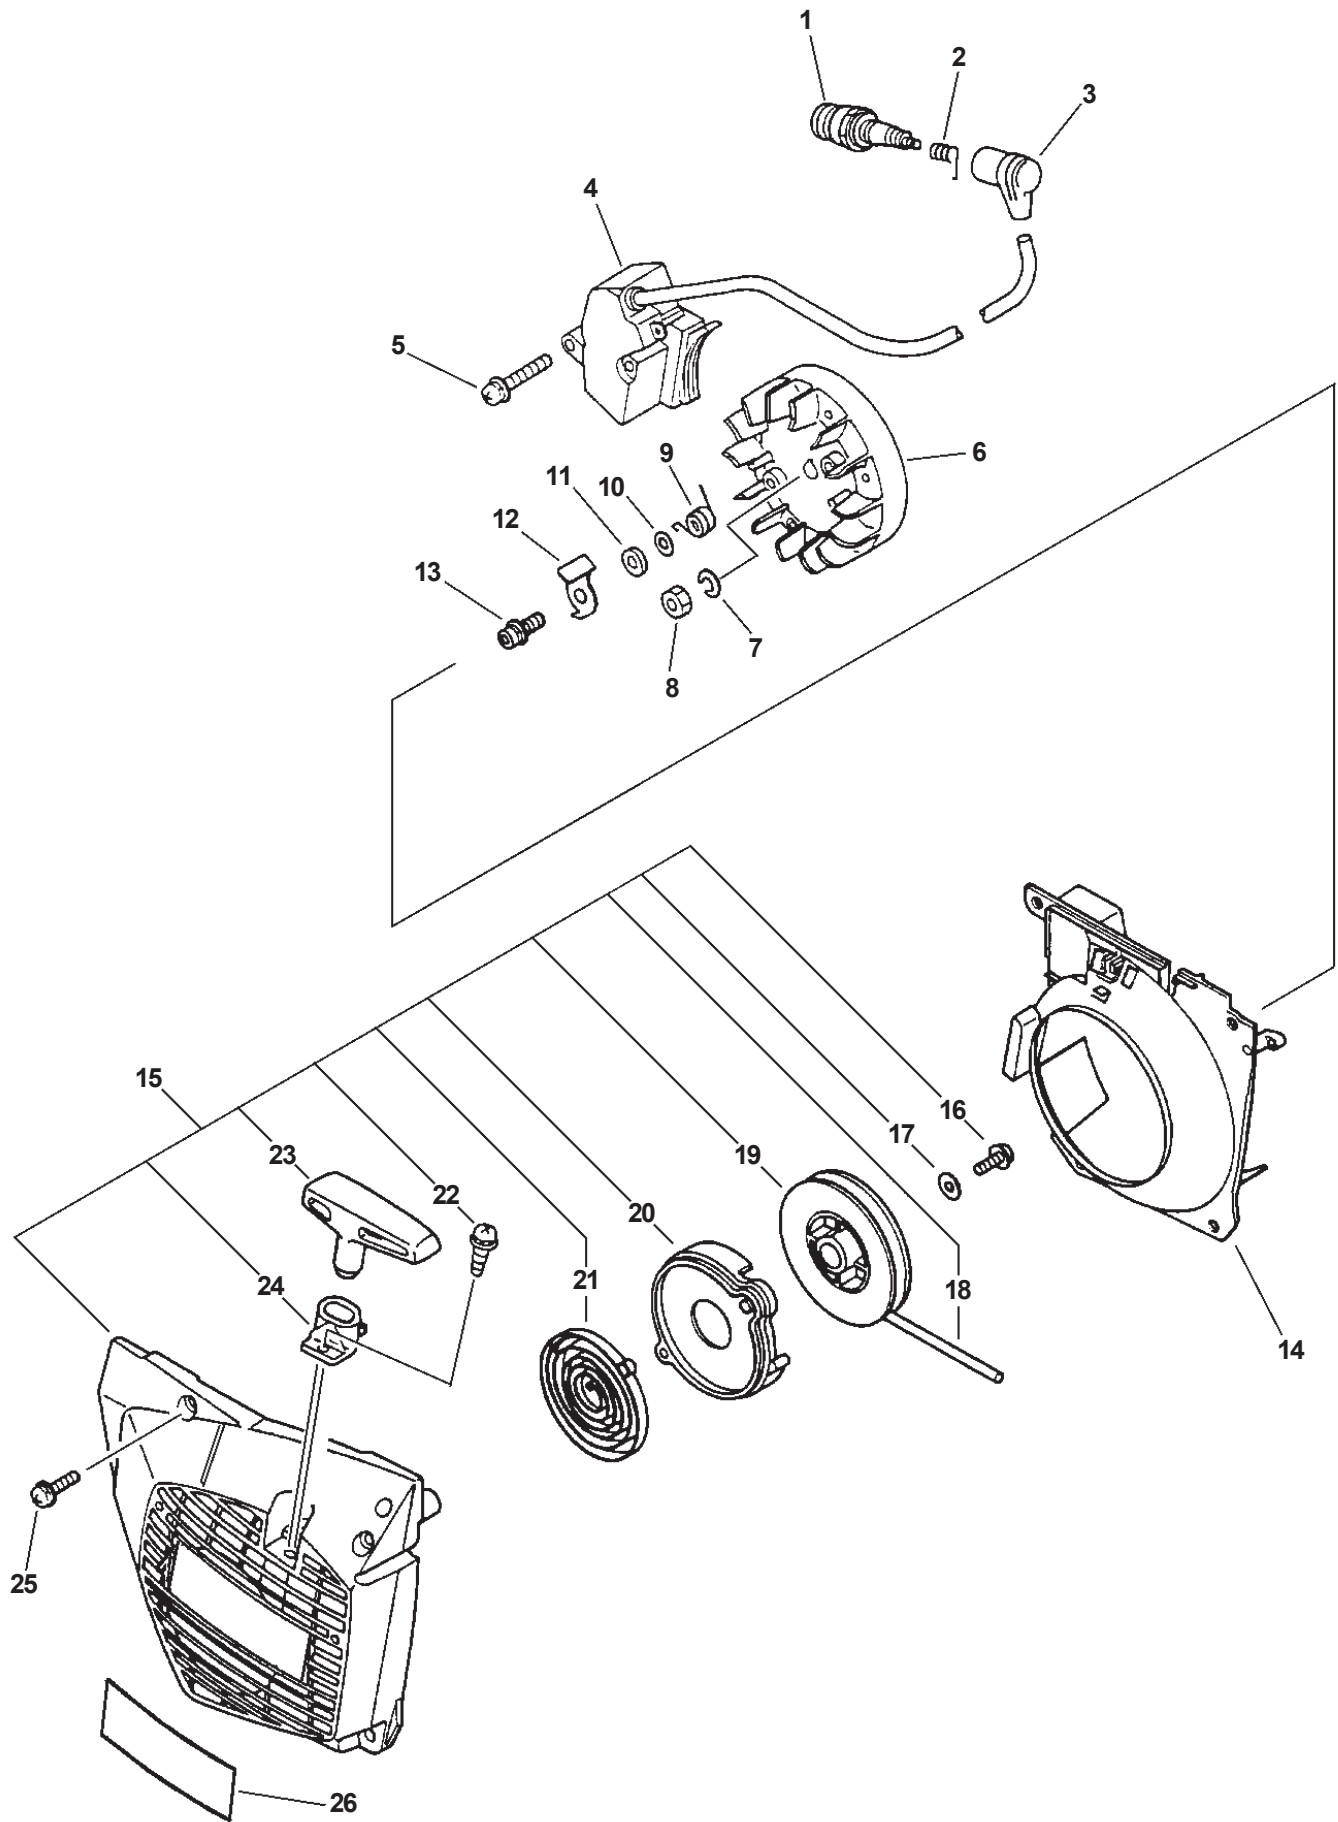

ITEM	PARTNUMBER	QTY	DESCRIPTION	REMARKS
1	15901010630	1	PLUG, SPARK - BPM7A	
1	15901731730	1	PLUG, SPARK - RCJ-6Y	CANADA MODELS
2	15901103432	1	COIL, SPARK PLUG CAP	
3	15901201620	1	CAP, SPARK PLUG	
4	A411000030	1	COIL, IGNITION	
5	90016204030	2	BOLT, 4X30	
6	A409000080	1	ROTOR, MAGNETO	
7	90060500008	1	WASHER, SPRING 8	
8	90050000008	1	NUT 8	
9	17723435430	2	SPRING, RETURN	
10	90060300005	2	WASHER 5	
11	17724704630	2	SPACER, RATCHET	
12	17721819830	2	PAWL, STARTER	
13	90016205014	2	BOLT, 5X14	
14	A172000060	1	COVER, FAN	
15	17720039334	1	STARTERASY	INCLUDES ITEMS 16-24
16	90023805012	1	SCREW, 5X12	
17	17721402830	1	WASHER	
18	17722638330	1	ROPE, STARTER BULK OPTION: 99944445000 3.5mm(9/64")x960mm(37-7/8")	
19	17721538330	1	DRUM, STARTER	
20	17722138330	1	PLATE, STARTER	
21	17722035430	1	SPRING, REWIND	
22	90029603014	1	SCREW, 3X14	
23	17722835430	1	GRIP, STARTER	
24	17722737930	1	GUIDE, ROPE	
25	90023805018	4	SCREW, 5X18	
26	X502000010	1	LABEL, ECHO	