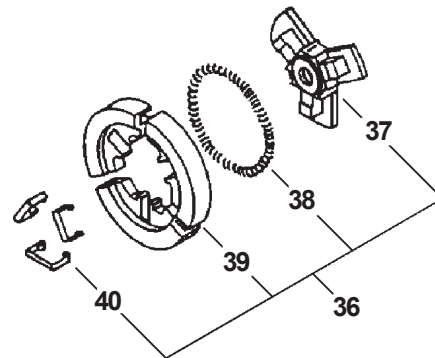

**SERIAL NUMBERS:
101001-134503**

**SERIAL NUMBERS:
134504 & UP**

CS-4400 Type 1E

CHAIN BRAKE ASSEMBLY, CLUTCH

ITEM	PARTNUMBER	QTY	DESCRIPTION	REMARKS
1	43310039033	1	CHAIN BRAKE ASY	INCLUDES ITEMS 2-26
2	43320139031	1	BRAKE LEVER ASY	INCLUDES ITEMS 3-10
3	90050000004	2	NUT 4	
4	43317139330	1	WEIGHT, BRAKE	
5	90023804018	2	SCREW, 4X18	
6	9131805032	1	SCREW	
7	43316739130	2	SPACER	
8	43311438331	1	SPRING	
9	90056000005	1	NUT, LOCK	
10	90033030260	1	PIN 3X24	
11	P021001280	1	SPROCKET GUARD SET	INCLUDES ITEMS 12-16
12	43300539333	1	GUARD, SPROCKET	
13	V162000020	1	PLUG	
14	C305000001	1	PLATE, SPROCKET GUARD	
15	90022003006	1	SCREW, 3X6	
16	90025304010	1	SCREW, 4X10	
17	43314235430	1	ADJUSTER, BRAKE	
18	43312335430	1	BAND, BRAKE	
19	90034225012	1	PIN, SPRING 2.5X12	
20	43331039330	1	COVER, BRAKE	
21	90025304010	1	SCREW, 4X10	
22	43320935430	1	STOPPER, BRAKE	
23	43312235430	1	SPRING, BRAKE	
24	43311538330	1	WASHER 5.2X12X14	
25	43320835431	1	LEVER, BRAKE	
26	90033040088	1	ROLLER 4X8.8	
27	88020038330	1	SPIKED BUMPER KIT	
28	90010505012	2	BOLT, 5X12	
29	43301912330	2	NUT, FLANGE 8	
30	X502000000	1	LABEL, ECHO	
31	160336601	1	GUIDE, BAR - 16"	
31	180337201	1	GUIDE, BAR - 18"	
31	200337801	1	GUIDE, BAR - 20"	
32	333066	1	CHAIN, SAW - 16"	
32	333072	1	CHAIN, SAW - 18"	
32	333078	1	CHAIN, SAW - 20"	
33	2893201	1	KICK GUARD KIT	
34	90022004006	1	SCREW, 4X6	
35	43301335431	1	PLATE, GUIDE - INNER	
36	17500059530	1	CLUTCH ASY	INCLUDES ITEMS 37-40
37	17501659530	1	HUB, CLUTCH	
38	17501859530	1	SPRING, CLUTCH	
39	17500259530	1	SHOE, CLUTCH	
40	17502259530	3	SPRING, FLAT	
41	17501959530	1	PLATE, CLUTCH	
42	17501938330	1	PLATE, CLUTCH	
43	89541006960	1	WRENCH, W/SCREWDRIVER	
44	89581203930	1	SCREWDRIVER 50	