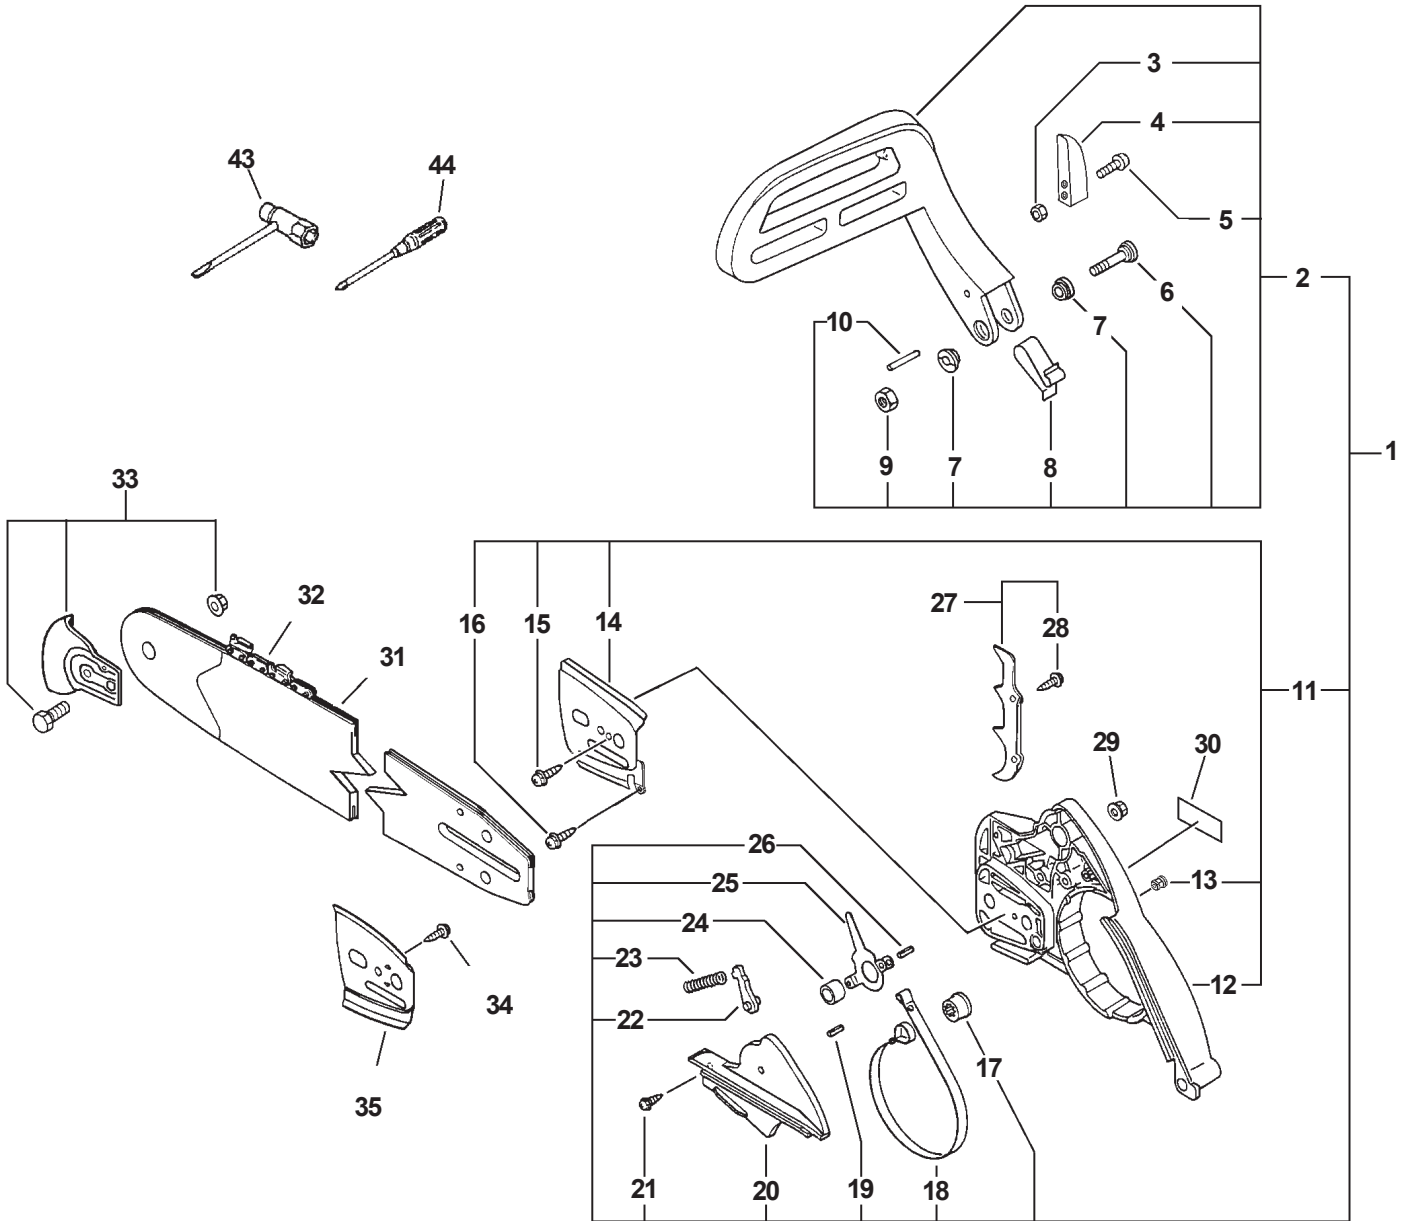

**SERIAL NUMBERS:
101001-134503**

**SERIAL NUMBERS:
134504 & UP**

CS-4400 Type 1E

CHAIN BRAKE ASSEMBLY, CLUTCH

ITEM	PARTNUMBER	QTY	DESCRIPTION	REMARKS
1	43310039033	1	CHAIN BRAKE ASY	INCLUDES ITEMS 2-26
2	43320139031	1	BRAKE LEVER ASY	INCLUDES ITEMS 3-10
3	90050000004	2	NUT 4	
4	43317139330	1	WEIGHT, BRAKE	
5	90023804018	2	SCREW, 4X18	
6	9131805032	1	SCREW	
7	43316739130	2	SPACER	
8	43311438331	1	SPRING	
9	90056000005	1	NUT, LOCK	
10	90033030260	1	PIN 3X24	
11	P021001280	1	SPROCKET GUARD SET	INCLUDES ITEMS 12-16
12	43300539333	1	GUARD, SPROCKET	
13	V162000020	1	PLUG	
14	C305000001	1	PLATE, SPROCKET GUARD	
15	90022003006	1	SCREW, 3X6	
16	90025304010	1	SCREW, 4X10	
17	43314235430	1	ADJUSTER, BRAKE	
18	43312335430	1	BAND, BRAKE	
19	90034225012	1	PIN, SPRING 2.5X12	
20	43331039330	1	COVER, BRAKE	
21	90025304010	1	SCREW, 4X10	
22	43320935430	1	STOPPER, BRAKE	
23	43312235430	1	SPRING, BRAKE	
24	43311538330	1	WASHER 5.2X12X14	
25	43320835431	1	LEVER, BRAKE	
26	90033040088	1	ROLLER 4X8.8	
27	88020038330	1	SPIKED BUMPER KIT	
28	90010505012	2	BOLT, 5X12	
29	43301912330	2	NUT, FLANGE 8	
30	X502000000	1	LABEL, ECHO	
31	160336601	1	GUIDE, BAR - 16"	
31	180337201	1	GUIDE, BAR - 18"	
31	200337801	1	GUIDE, BAR - 20"	
32	333066	1	CHAIN, SAW - 16"	
32	333072	1	CHAIN, SAW - 18"	
32	333078	1	CHAIN, SAW - 20"	
33	2893201	1	KICK GUARD KIT	
34	90022004006	1	SCREW, 4X6	
35	43301335431	1	PLATE, GUIDE - INNER	
36	17500059530	1	CLUTCH ASY	INCLUDES ITEMS 37-40
37	17501659530	1	HUB, CLUTCH	
38	17501859530	1	SPRING, CLUTCH	
39	17500259530	1	SHOE, CLUTCH	
40	17502259530	3	SPRING, FLAT	
41	17501959530	1	PLATE, CLUTCH	
42	17501938330	1	PLATE, CLUTCH	
43	89541006960	1	WRENCH, W/SCREWDRIVER	
44	89581203930	1	SCREWDRIVER 50	