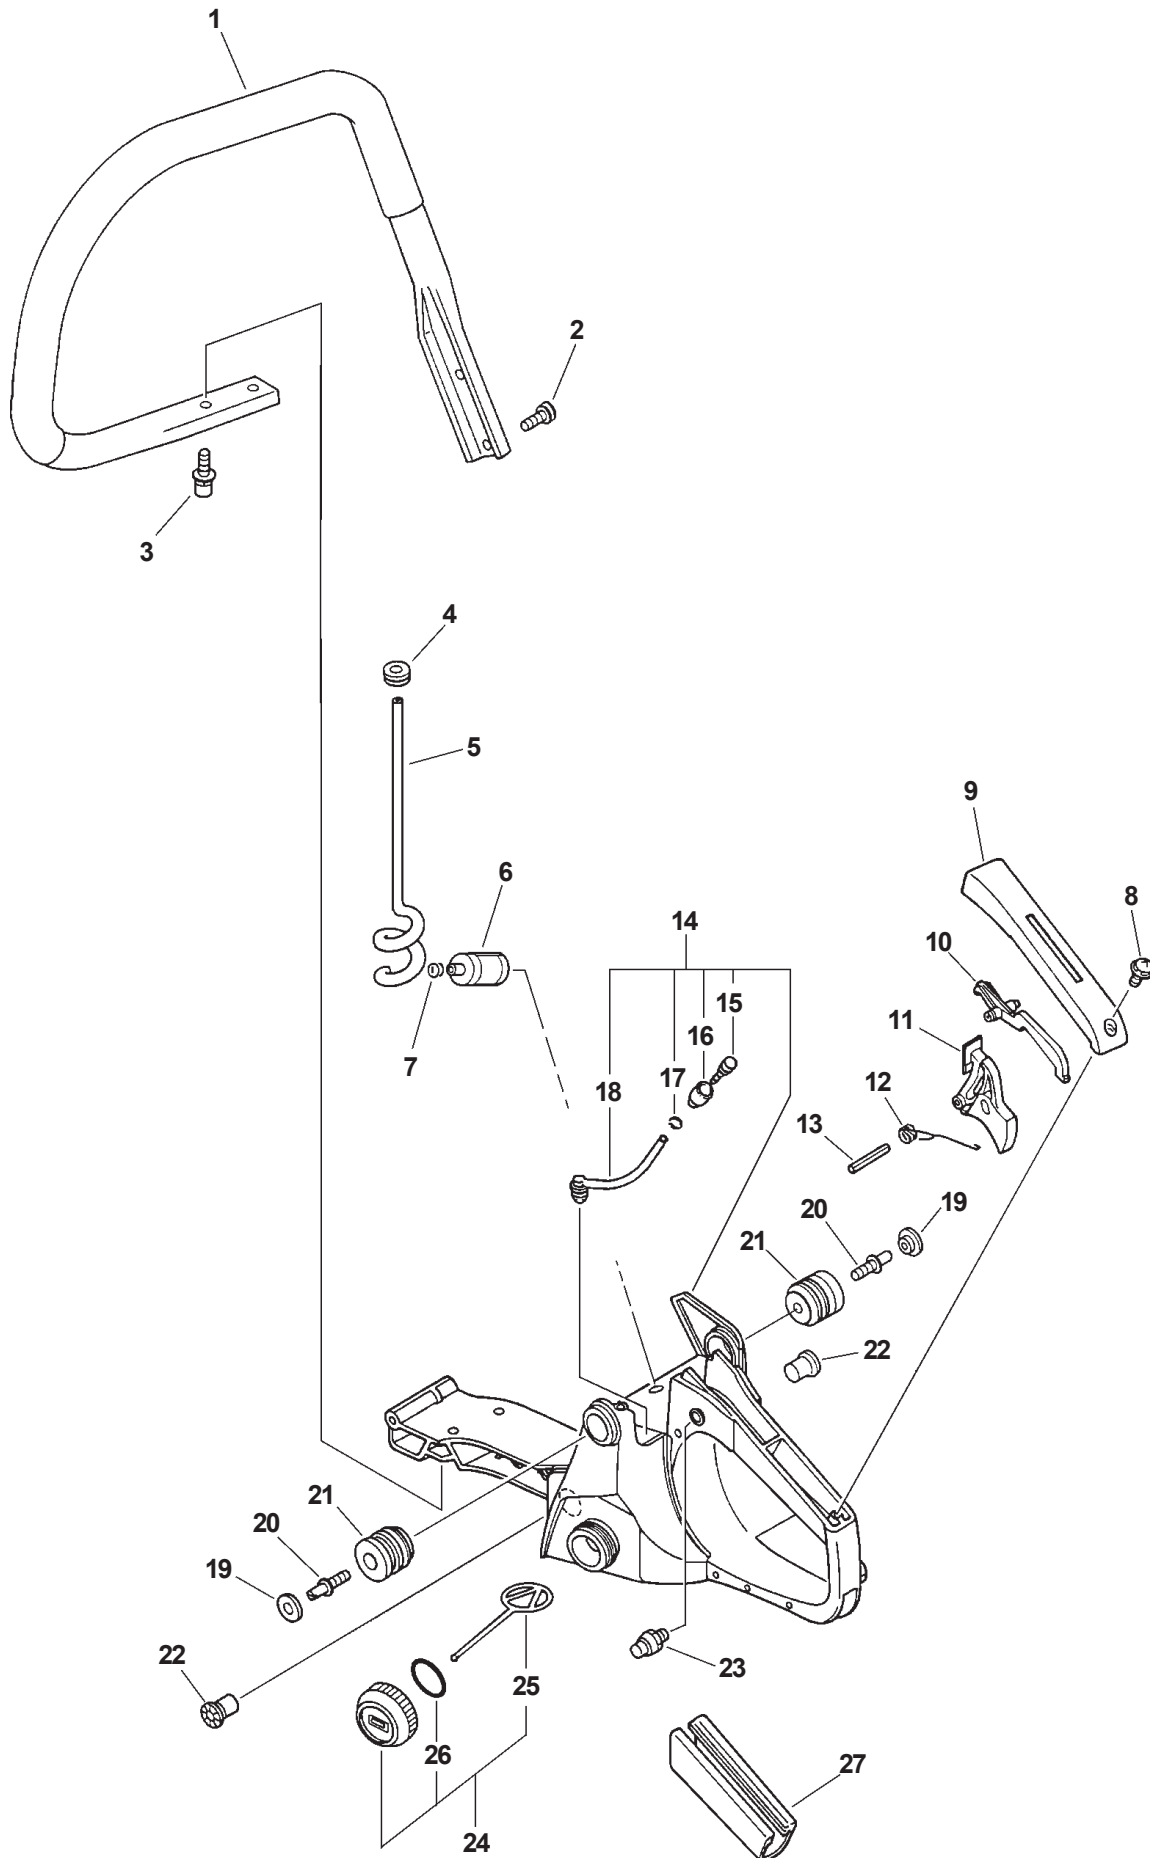

CS-4400 Type 1E

HANDLE ASSEMBLY

ITEM	PARTNUMBER	QTY	DESCRIPTION	REMARKS
1	35160638330	1	HANDLE, FRONT	
2	9114505020	2	BOLT, TAPPING	
3	9114505016	2	BOLT, TAPPING	
4	13211504920	1	GROMMET	
5	13201038331	1	PIPE, FUEL - 3X6X165mm	OPTIONAL BULK LINE 90015
6	13120519830	1	FILTER, FUEL	
7	13201326630	1	CLIP	
8	90025304014	1	SCREW, 4X14	
9	35115535430	1	COVER, HANDLE	
10	17809037930	1	LOCKOUT, THROTTLE CONTROL	
11	C450000000	1	TRIGGER, THROTTLE	
12	17804335430	1	SPRING, THROTTLE RETURN	
13	90034540030	1	PIN, SPRING 4X30	
14	35110139332	1	REAR HANDLE ASY	INCLUDES ITEMS 15-18
15	13130056430	1	VALVE, CHECK	
16	13132840630	1	COVER, VENT	
17	13201326630	1	CLIP	
18	13201239330	1	PIPE, W/GROMMET	
19	10091838330	2	CAP, CUSHION	
20	10091532530	2	BOLT	
21	10092138330	2	CUSHION	
22	10091038330	2	CUSHION	
23	17830237930	1	LATCH, THROTTLE	
24	13100437931	1	FUEL TANK CAP ASY	INCLUDES ITEMS 25-26
25	13105119830	1	LINK	
26	90072000022	1	O-RING 22	
27	35111119830	1	GRIP, HANDLE