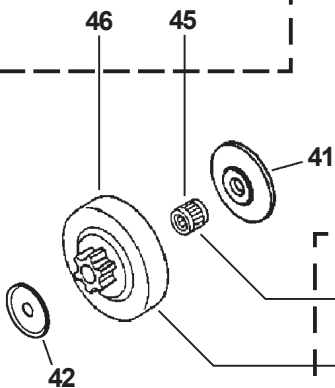

**SERIAL NUMBERS:
101001-134503**

**SERIAL NUMBERS:
134504 & UP**

CS-4400 Type 1E

CHAIN BRAKE ASSEMBLY, CLUTCH

ITEM	PARTNUMBER	QTY	DESCRIPTION	REMARKS
1	43310039033	1	CHAIN BRAKE ASY	INCLUDES ITEMS 2-26
2	43320139031	1	BRAKE LEVER ASY	INCLUDES ITEMS 3-10
3	90050000004	2	NUT 4	
4	43317139330	1	WEIGHT, BRAKE	
5	90023804018	2	SCREW, 4X18	
6	9131805032	1	SCREW	
7	43316739130	2	SPACER	
8	43311438331	1	SPRING	
9	90056000005	1	NUT, LOCK	
10	90033030260	1	PIN 3X24	
11	P021001280	1	SPROCKET GUARD SET	INCLUDES ITEMS 12-16
12	43300539333	1	GUARD, SPROCKET	
13	V162000020	1	PLUG	
14	C305000001	1	PLATE, SPROCKET GUARD	
15	90022003006	1	SCREW, 3X6	
16	90025304010	1	SCREW, 4X10	
17	43314235430	1	ADJUSTER, BRAKE	
18	43312335430	1	BAND, BRAKE	
19	90034225012	1	PIN, SPRING 2.5X12	
20	43331039330	1	COVER, BRAKE	
21	90025304010	1	SCREW, 4X10	
22	43320935430	1	STOPPER, BRAKE	
23	43312235430	1	SPRING, BRAKE	
24	43311538330	1	WASHER 5.2X12X14	
25	43320835431	1	LEVER, BRAKE	
26	90033040088	1	ROLLER 4X8.8	
27	88020038330	1	SPIKED BUMPER KIT	
28	90010505012	2	BOLT, 5X12	
29	43301912330	2	NUT, FLANGE 8	
30	X502000000	1	LABEL, ECHO	
31	160336601	1	GUIDE, BAR - 16"	
31	180337201	1	GUIDE, BAR - 18"	
31	200337801	1	GUIDE, BAR - 20"	
32	333066	1	CHAIN, SAW - 16"	
32	333072	1	CHAIN, SAW - 18"	
32	333078	1	CHAIN, SAW - 20"	
33	2893201	1	KICK GUARD KIT	
34	90022004006	1	SCREW, 4X6	
35	43301335431	1	PLATE, GUIDE - INNER	
36	17500059530	1	CLUTCH ASY	INCLUDES ITEMS 37-40
37	17501659530	1	HUB, CLUTCH	
38	17501859530	1	SPRING, CLUTCH	
39	17500259530	1	SHOE, CLUTCH	
40	17502259530	3	SPRING, FLAT	
41	17501959530	1	PLATE, CLUTCH	
42	17501938330	1	PLATE, CLUTCH	
43	89541006960	1	WRENCH, W/SCREWDRIVER	
44	89581203930	1	SCREWDRIVER 50	