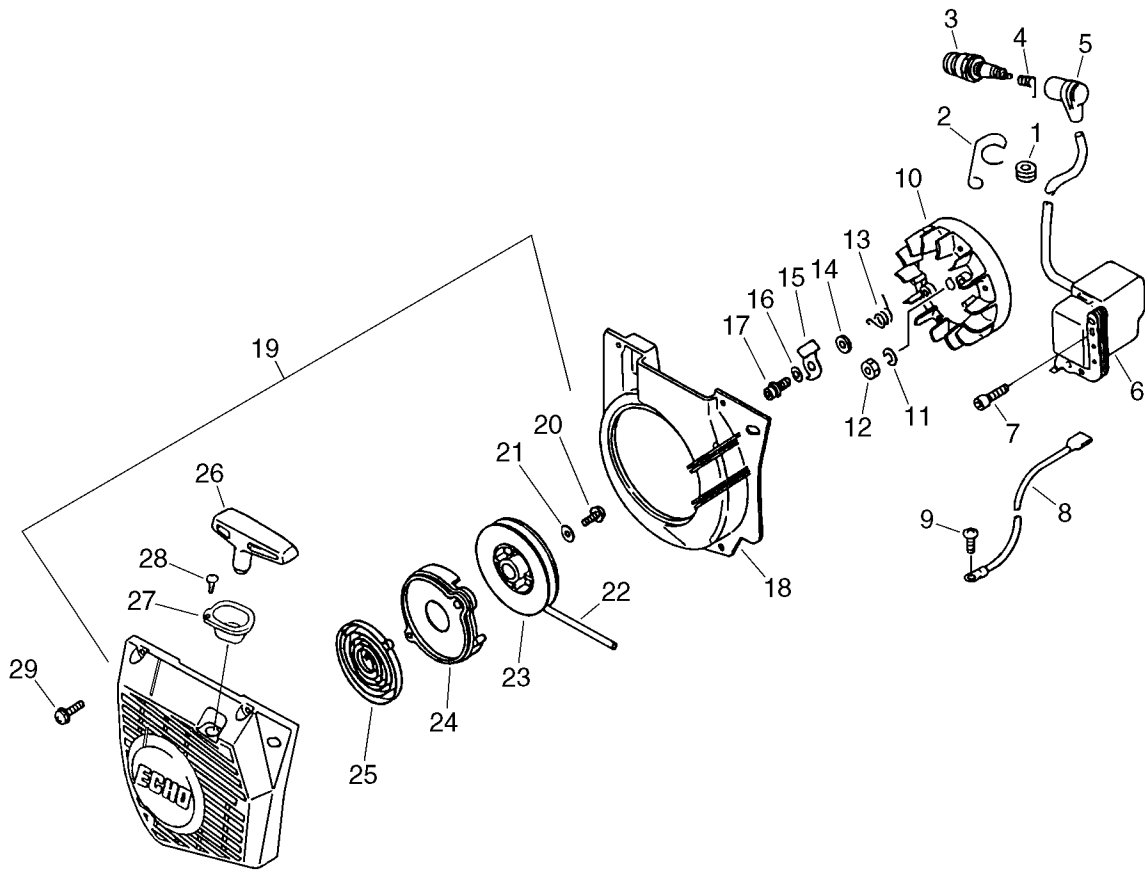

IGNITION, STARTER ASSEMBLY

CS-4200

KEY	PART NUMBER	QTY	DESCRIPTION
1	15111204630	1	BUSHING
2	15911839930	1	GUIDE, CORD
3	15901731730	1	PLUG, SPARK RCJ-6Y
4	15901103432	1	COIL, SPARK PLUG CAP
5	15901201620	1	CAP, SPARK PLUG
6	15662660630	1	COIL, IGNITION
7	90016205022	2	BOLT, H.S. 5*22
8	15663039930	1	LEAD, GROUND
9	90021604006	1	SCREW
10	15680160630	1	FLYWHEEL
11	90060500008	1	WASHER, SPRING 8
12	90050000008	1	NUT 8
13	17723435430	2	SPRING, RETURN
14	17724704630	2	SPACER, RATCHET
15	17721835430	2	PAWL, STARTER
16	90060300005	2	WASHER 5
17	90010505014	2	BOLT, H.S. 5*14
18	10153539931	1	COVER, FAN
19	17720039933	1	STARTER ASY
20	+ 90023805012	1	SCREW 5*12
21	+ 17721402830	1	WASHER
22	+ 17722611130	1	ROPE, STARTER
23	+ 17721535430	1	DRUM, STARTER
24	+ 17722135430	1	PLATE, STARTER
25	+ 17722035430	1	SPRING, REWIND
26	+ 17722835430	1	GRIP, STARTER (BL)
27	+ 17722739131	1	GUIDE, ROPE BL
28	+ 90029603014	1	SCREW 3*14
29	90022304016	4	SCREW