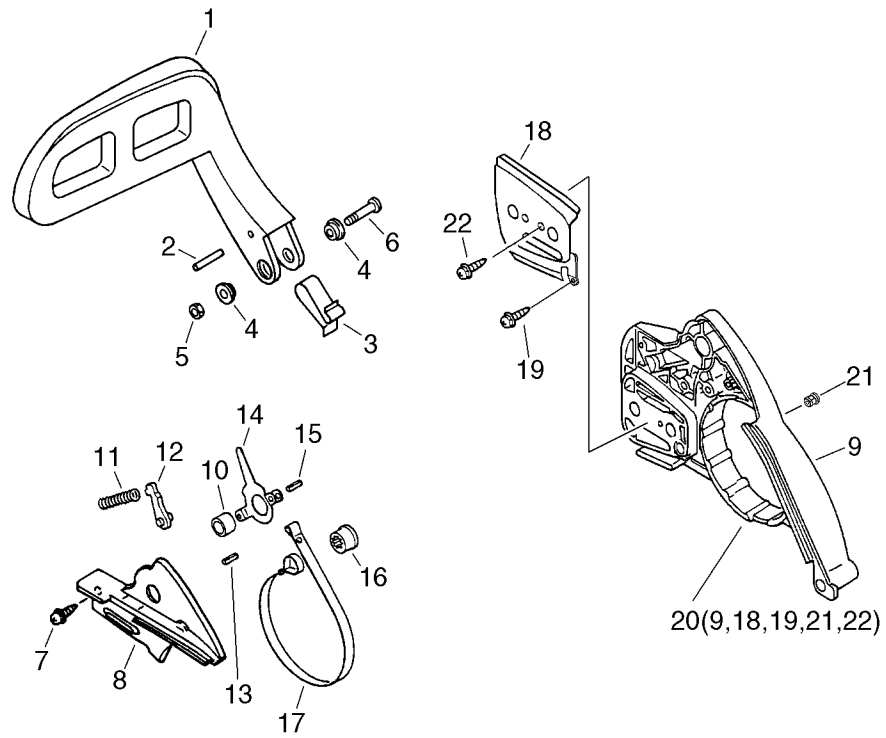

CHAIN BRAKE

CS-4200

KEY		PART NUMBER	QTY	DESCRIPTION
		C032000003	1	BRAKE,ASM CHAIN
1	+	43310560030	1	LEVER, BRAKE
2	++	90033030240	1	PIN 3*24
3	++	43311438331	1	SPRING
4	+	43316739130	2	SPACER
5	+	90056000005	1	NUT, LOCK
6	+	9131805032	1	SCREW
7	+	90025304010	2	SCREW 4*10
8	+	43331038330	1	COVER, BRAKE
9	++	43300539933	1	GUARD, SPROCKET
10	+	43311538330	1	WASHER 5.2*12*14
11	+	43312235430	1	SPRING, BRAKE
12	+	43320935430	1	STOPPER, BRAKE
13	+	90034225012	1	PIN, SPRING 2.5*12
14	+	43320835431	1	LEVER, BRAKE
15	+	90033040088	1	ROLLER 4*8.8
16	+	43314235430	1	ADJUSTER, BRAKE
17	+	43312335430	1	BAND, BRAKE
18	++	C305000011	1	PLATE,SPROCKET GUARD
19	++	90025304008	1	SCREW 4*8
20	+	P021001300	1	GUARD,SPROCKET SET
21	++	V162000020	1	PLUG
22	++	90022003006	1	SCREW 3*6