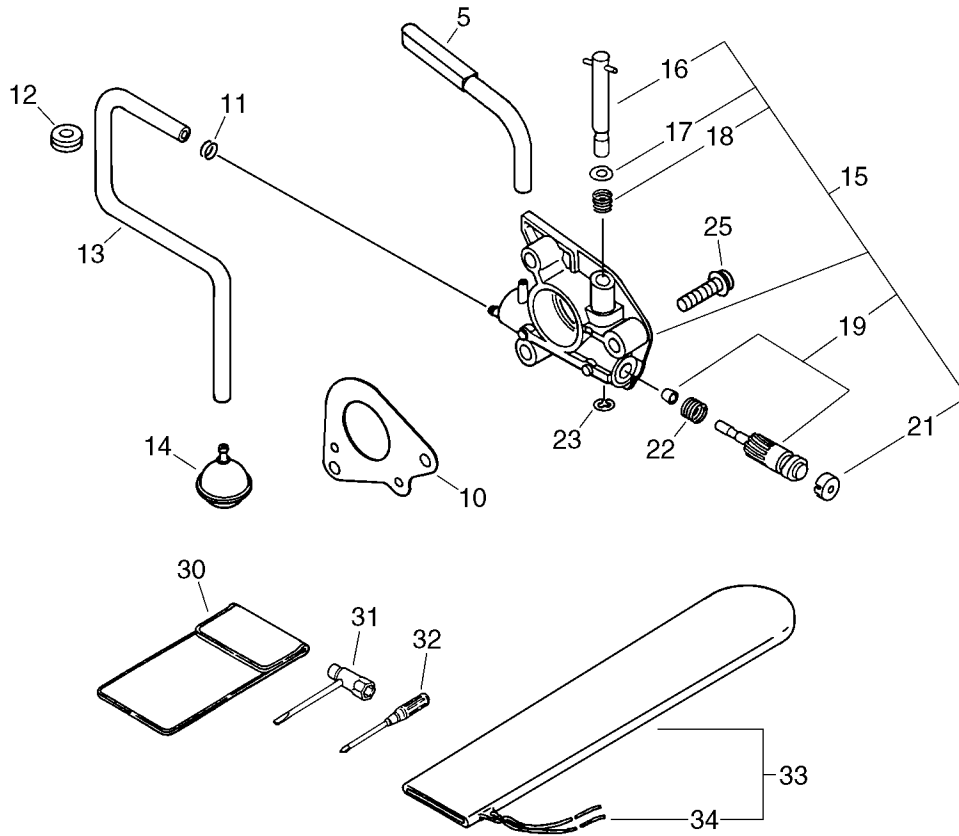

CLUTCH, CHAIN BRAKE ASSEMBLY

CS-4200

KEY		PART NUMBER	QTY	DESCRIPTION
		C032000003	1	BRAKE, ASM CHAIN
5	+	43310560030	1	LEVER, BRAKE
6	++	90033030240	1	PIN 3*24
7	++	43311438331	1	SPRING
9	+	43316739130	2	SPACER
10	+	90056000005	1	NUT, LOCK
11	+	9131805032	1	SCREW
12		V203000040	1	BOLT,5
13		C309000030	1	TENSIONER,CHAIN
14		V651000010	1	GEAR,BEVEL
15		V355000030	1	COLLAR,8
16		V651000000	1	GEAR,BEVEL
17	++	90022003006	1	SCREW 3*6
18	++	C305000011	1	PLATE,SPROCKET GUARD
19		90025304008	1	SCREW 4*8
19	++	90025304008	1	SCREW 4*8
20		43301239930	1	PLATE, GUIDE
24		43301912330	2	NUT, FLANGE 8
26		17500059530	1	CLUTCH ASY
27	+	17501659530	1	HUB, CLUTCH
28	+	17501859530	1	SPRING, CLUTCH
29	+	17500259530	1	SHOE, CLUTCH
30	+	17502259530	3	SPRING,FLAT
31		17501959530	1	PLATE, CLUTCH
33		17501214630	1	BEARING, NEEDLE
36		17501938330	1	PLATE, CLUTCH
37		A556000170	1	DRUM,CLUTCH
38	+	90025304010	2	SCREW 4*10
39	+	43312235430	1	SPRING, BRAKE
40	+	43320935430	1	STOPPER, BRAKE
41	+	90034225012	1	PIN, SPRING 2.5*12
42	+	43320835431	1	LEVER, BRAKE
43	+	90033040088	1	ROLLER 4*8.8
44	+	43314235430	1	ADJUSTER, BRAKE
45	+	43312335430	1	BAND, BRAKE
46		43331038330	1	COVER, BRAKE
47	++	43300539933	1	GUARD, SPROCKET
48		43311538330	1	WASHER 5.2*12*14
49		89031639130	1	LABEL, CAUTION
50		88021036031	1	BUMPER, SPIKED
51	+	P021001300	1	GUARD,SPROCKET SET
52	++	V162000020	1	PLUG