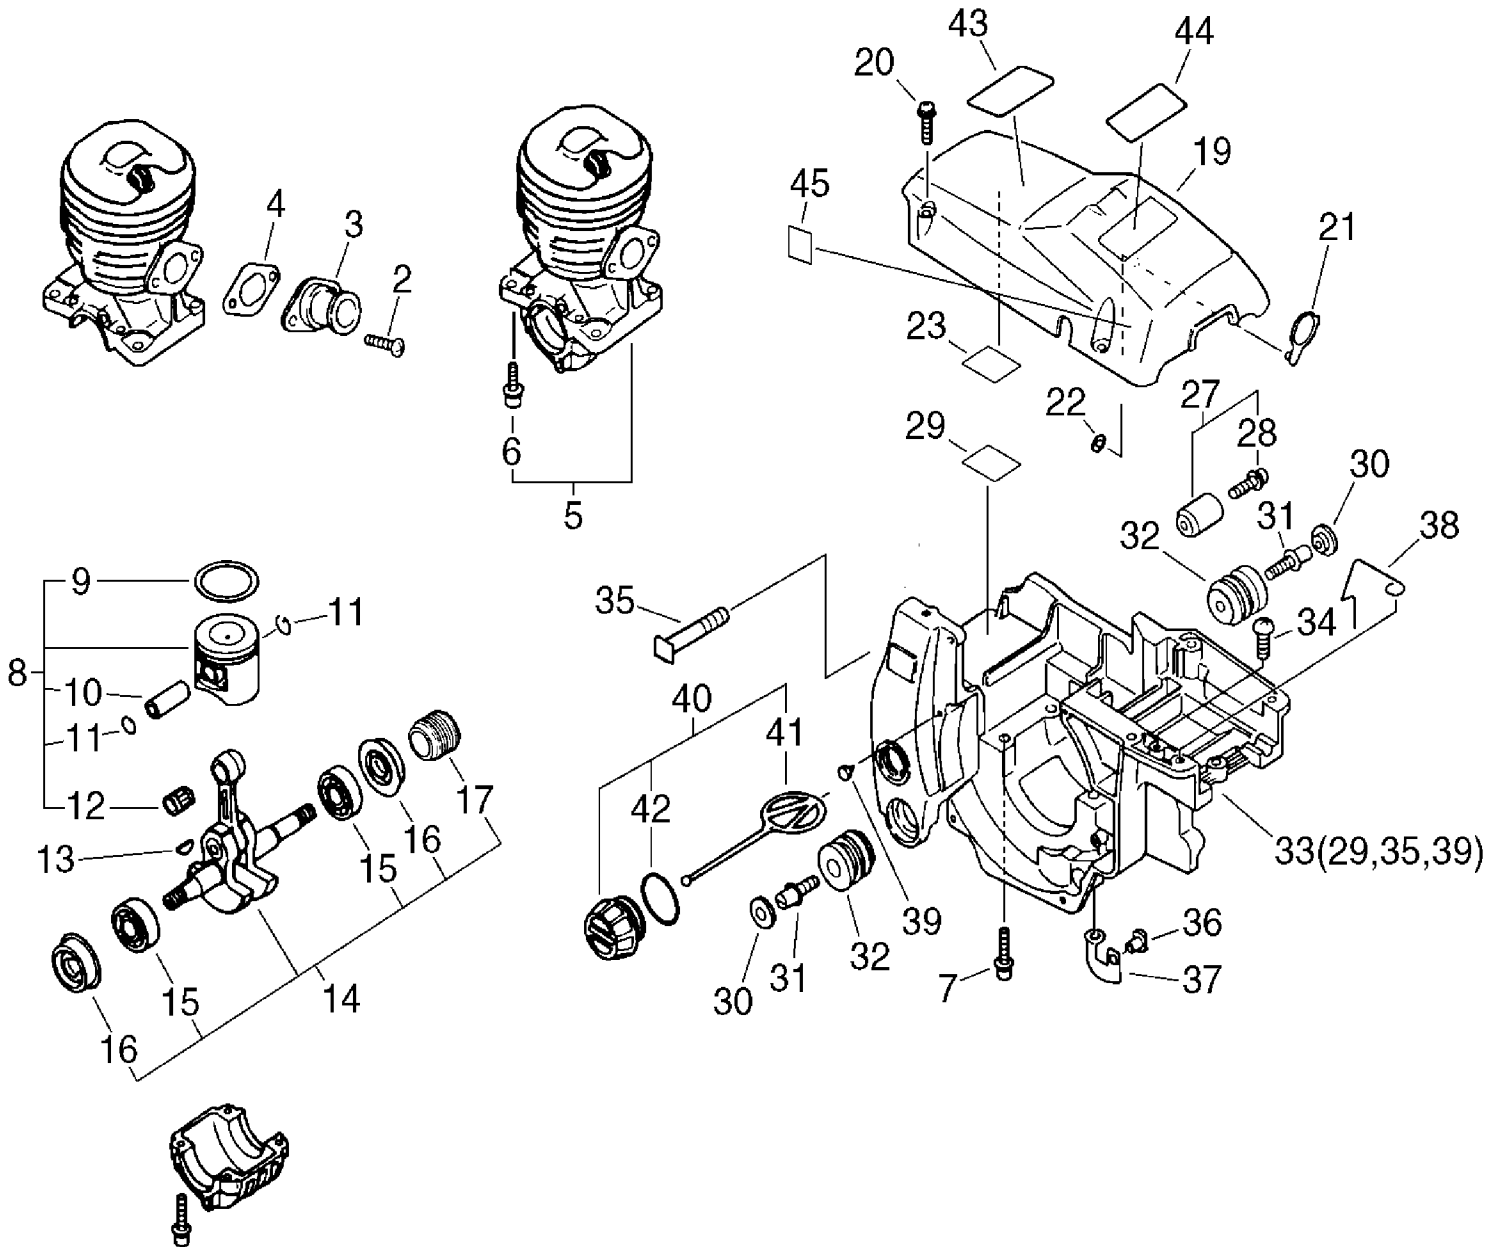

CS-4200

ENGINE, CRANKCASE, ENGINE COVER

ENGINE, CRANKCASE, ENGINE COVER

CS-4200

KEY		PART NUMBER	QTY	DESCRIPTION
2		90023805012	2	SCREW 5*12
3		13051039932	1	ADAPTER, INTAKE
4		13001639930	1	GASKET, INTAKE
5		10020259530	1	CRANKCASE SET
6	+	90016205022	4	BOLT, H.S. 5*22
7		90016205030	4	BOLT, H.S. 5*30
8		10000059531	1	PISTON KIT
9	+	10001137330	1	RING, PISTON
10	+	10001335430	1	PIN, PISTON
11	+	10001503931	2	CIRCLIP, PISTON PIN
12	+	10001235430	1	BEARING, NEEDLE
13		10014239130	1	KEY, WOODRUFF
14		10010139930	1	CRANKSHAFT
15	+	90088836201	2	BEARING, BALL 6201
16	+	10021338330	2	OILSEAL
17	+	43706338330	1	GEAR, WORM
19		10150159530	1	COVER, CYLINDER
20	+	16389038330	3	BOLT, 5
21	+	10157938330	1	PLATE, WIND PROOF
22	+	90058000004	1	PUSH, RING
23		10152035430	1	COVER
27		43300060930	1	CATCHER KIT, CHAIN
28	+	90025305020	1	SCREW 5*20
29	+	10152035430	1	COVER
30		10091819830	2	CAP, CUSHION
31		10091533930	2	SCREW
32		10091060030	2	CUSHION
33		10400860630	1	COVER, ENGINE BS
34		90025304008	1	SCREW 4*8
35	+	43301119830	2	STUD, GUIDE BAR
36		13002060630	2	NUT 5
37		16201160630	1	PLATE, GROUND
38		60641660630	1	WIRE
39	+	43611413930	1	VALVE, CHECK
40		43600139231	1	CAP ASSY, TANK
41	+	13105119830	1	LINK
42	+	90072502025	1	O-RING
43		89034539230	1	LABEL, CAUTION
44		89003459530	1	LABEL, MODEL
45		89063138130	1	LABEL, CAUTION