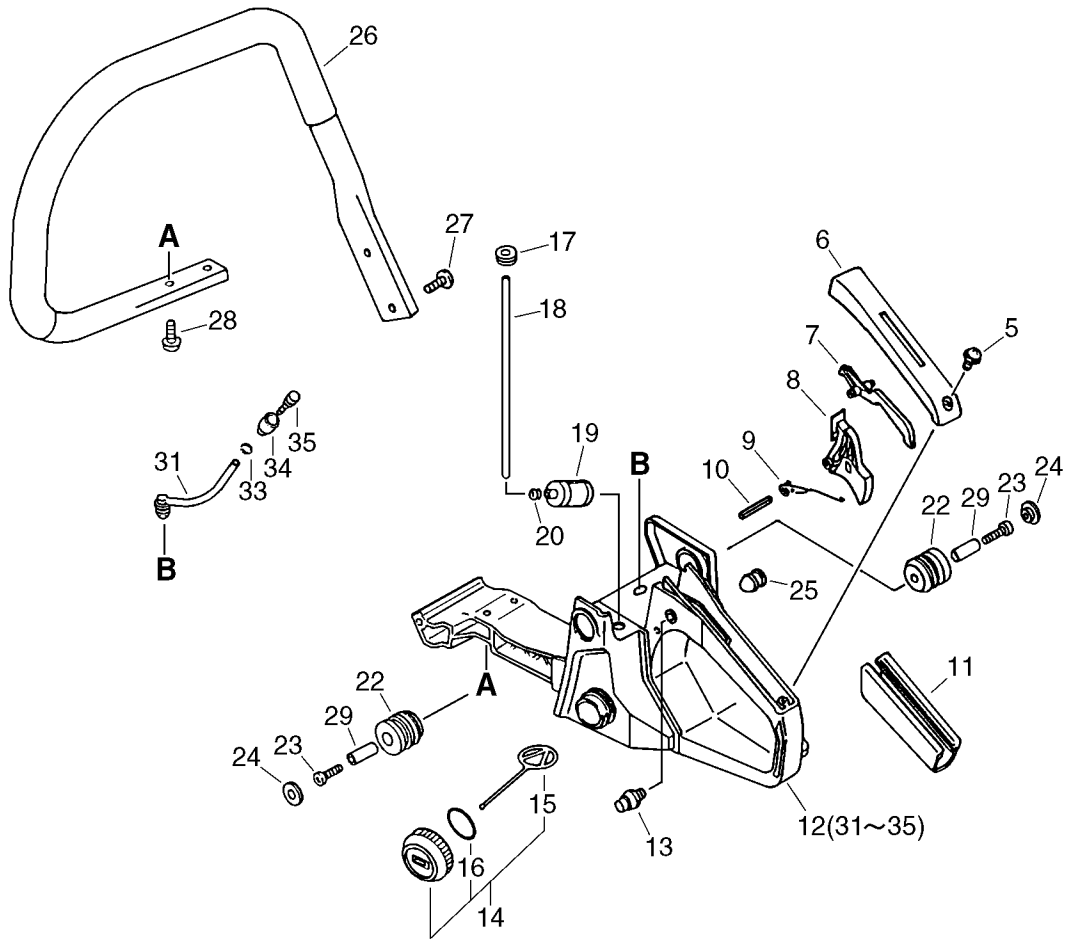

HANDLES, THROTTLE CONTROL

CS-4200

KEY	PART NUMBER	QTY	DESCRIPTION	
5	900253-04014	1	SCREW 4*14	
6	351155-35430	1	COVER, HANDLE (BL)	
7	178090-37930	1	LOCKOUT, T. CONTROL	
8	C450-000000	1	TRIGGER, THROTTLE	
9	178043-35430	1	SPRING, THR. RETURN	
10	900345-40030	1	PIN, SPRING 4*30SUS	
11	351111-19830	1	GRIP, HANDLE	
12	351103-39933	1	HANDLE, REAR	
13	178302-37930	1	LATCH, THROTTLE	
14	131004-37931	1	CAP ASSY, FUEL TANK	
15	+	131051-19830	1	LINK
16	+	900720-00022	1	O-RING 22
17	132115-04920	1	GROMMET	
18	132010-00760	1	PIPE, FUEL	
19	131205-19830	1	STRAINER, FUEL	
20	132013-09820	1	CLIP	
22	100910-19730	2	CUSHION	
23	900105-04020	2	BOLT, H.S. 4*20	
24	100918-19830	2	CAP, CUSHION	
25	100252-39930	2	CUSHION	
26	351606-39930	1	HANDLE, FRONT	
27	91145-05020	2	BOLT HS TAPPING	
28	91145-05016	2	BOLT HS TAPPING	
29	100915-15131	2	SUPPORTER, CUSHION	
31	+	132012-39930	1	PIPE, W/GROMMET
33	+	132013-26630	1	CLIP
34	+	131328-40630	1	COVER, VENT
35	+	131300-56430	1	VALVE, CHECK