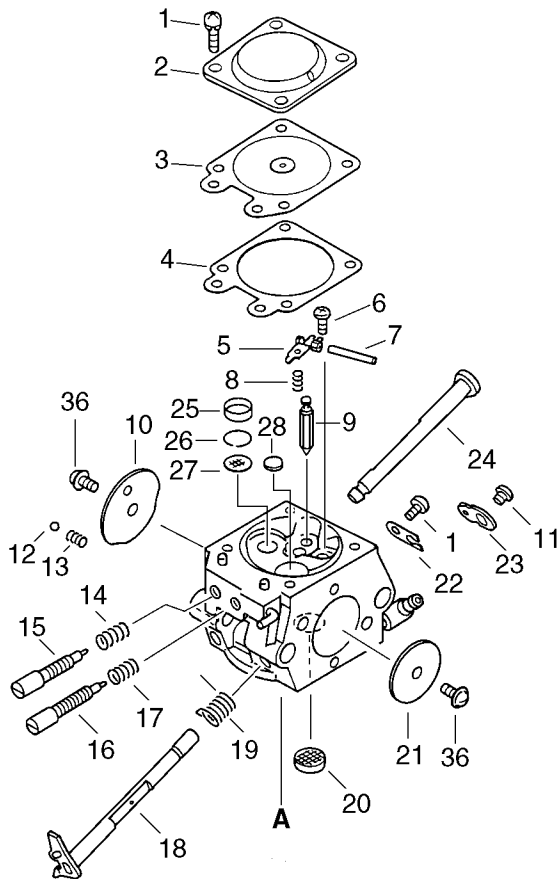

CARBURETOR

CS-4200

KEY		PART NUMBER	QTY	DESCRIPTION
		12300038332	1	CARBURETOR ASSY
1	+	12313002960	5	SCREW
2	+	12314203930	1	COVER, M. DIAPHRAGM
3	+	12314103930	1	DIAPHRAGM, METERING
4	+	12314003930	1	GASKET, M. DIAPHRAGM
5	+	12312338330	1	LEVER, METERING
6	+	12313903930	1	SCREW, M. LEVER PIN
7	+	12313803930	1	PIN, METERING LEVER
8	+	12312211130	1	SPRING, METER. LEVER
9	+	12313719830	1	VALVE, INLET NEEDLE
10	+	12313237330	1	VALVE, CHOKE
11	+	12311403930	1	SCREW
12	+	12313610630	1	BALL, CHOKE FRICTION
13	+	12313510630	1	SPRING, CHOKE FRICT.
14	+	12311922130	1	SPRING, NEEDLE
15	+	12312038330	1	NEEDLE, HIGH SPEED
16	+	12311838330	1	NEEDLE, IDLE
17	+	12312122130	1	SPRING, NEEDLE
18	+	12311738330	1	SHAFT, THROTTLE
19	+	12311337530	1	SPRING, THROTTLE RTN
20	+	12312610631	1	SCREEN, INLET
21	+	12311610530	1	VALVE, THROTTLE
22	+	12312703930	1	CLIP, THROTTLE SHAFT
23	+	12315038330	1	LEVER, THROTTLE
24	+	12313135430	1	SHAFT, CHOKE
25	+	12314617330	1	PLUG, CUP
26	+	12316910630	1	RING, RETAINING
27	+	12316810631	1	SCREEN
28	+	12314610631	1	PLUG, WELCH
29	+	12311215030	1	DIAPHRAGM, FUEL PUMP
30	+	12312515030	1	GASKET, FUEL PUMP
31	+	12312438330	1	COVER, FUEL PUMP
32	+	12311003930	1	SCREW, PUMP COVER
33	+	12317815030	1	PLUG, FRICTION
34	+	12313304260	1	SPRING, IDLE ADJUST
35	+	12313404260	1	SCREW, IDLE ADJUST
36	+	12311438830	2	SCREW