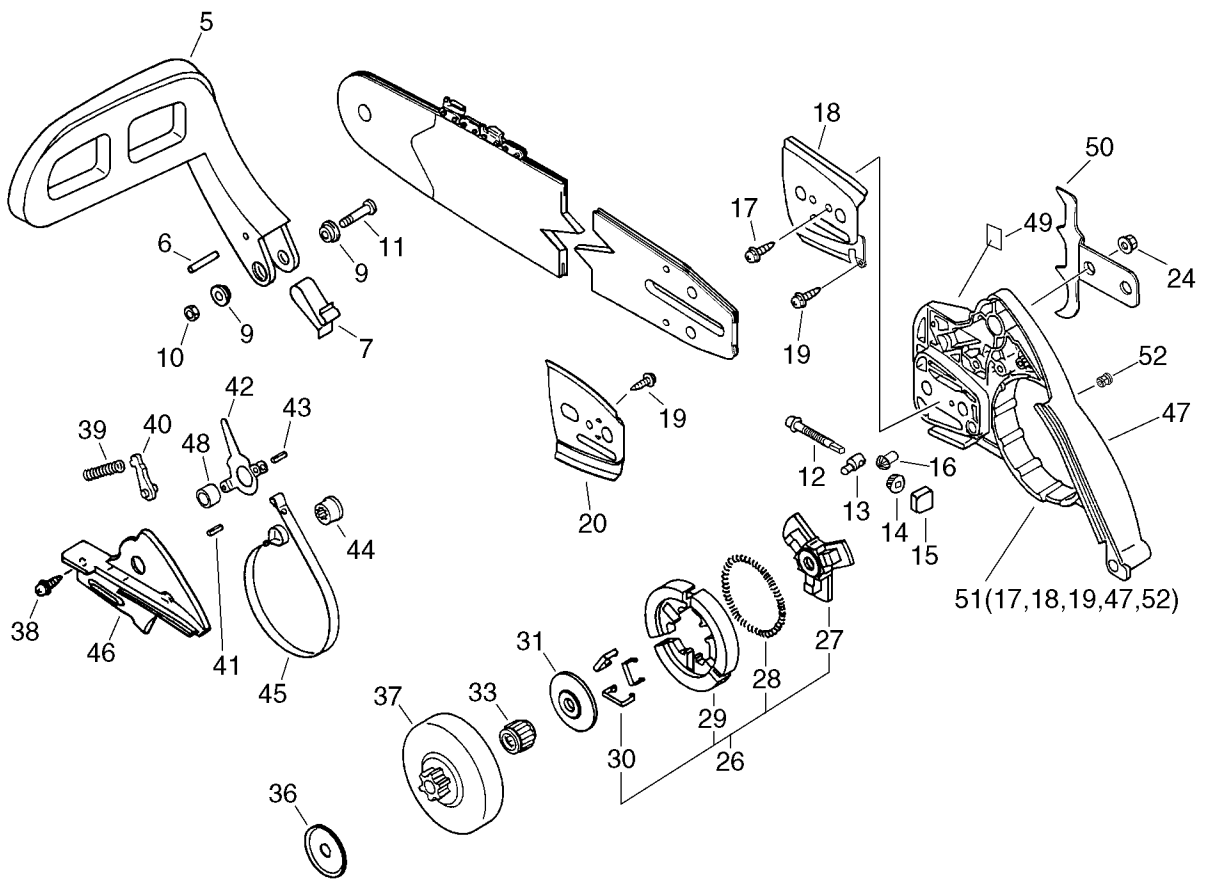

IGNITION, STARTER ASSEMBLY

CS-4200

KEY	PART NUMBER	QTY	DESCRIPTION
1	15111204630	1	BUSHING
2	15911839930	1	GUIDE, CORD
3	15901731730	1	PLUG, SPARK RCJ-6Y
4	15901103432	1	COIL, SPARK PLUG CAP
5	15901201620	1	CAP, SPARK PLUG
6	15662660630	1	COIL, IGNITION
7	90016205022	2	BOLT, H.S. 5*22
8	15663039930	1	LEAD, GROUND
9	90021604006	1	SCREW
10	15680160630	1	FLYWHEEL
11	90060500008	1	WASHER, SPRING 8
12	90050000008	1	NUT 8
13	17723435430	2	SPRING, RETURN
14	17724704630	2	SPACER, RATCHET
15	17721835430	2	PAWL, STARTER
16	90060300005	2	WASHER 5
17	90010505014	2	BOLT, H.S. 5*14
18	10153539931	1	COVER, FAN
19	17720039933	1	STARTER ASY
20	+ 90023805012	1	SCREW 5*12
21	+ 17721402830	1	WASHER
22	+ 17722611130	1	ROPE, STARTER
23	+ 17721535430	1	DRUM, STARTER
24	+ 17722135430	1	PLATE, STARTER
25	+ 17722035430	1	SPRING, REWIND
26	+ 17722835430	1	GRIP, STARTER (BL)
27	+ 17722739131	1	GUIDE, ROPE BL
28	+ 90029603014	1	SCREW 3*14
29	90022304016	4	SCREW

HANDLES, THROTTLE CONTROL

CS-4200

KEY	PART NUMBER	QTY	DESCRIPTION	
5	900253-04014	1	SCREW 4*14	
6	351155-35430	1	COVER, HANDLE (BL)	
7	178090-37930	1	LOCKOUT, T. CONTROL	
8	C450-000000	1	TRIGGER, THROTTLE	
9	178043-35430	1	SPRING, THR. RETURN	
10	900345-40030	1	PIN, SPRING 4*30SUS	
11	351111-19830	1	GRIP, HANDLE	
12	351103-39933	1	HANDLE, REAR	
13	178302-37930	1	LATCH, THROTTLE	
14	131004-37931	1	CAP ASSY, FUEL TANK	
15	+	131051-19830	1	LINK
16	+	900720-00022	1	O-RING 22
17	132115-04920	1	GROMMET	
18	132010-00760	1	PIPE, FUEL	
19	131205-19830	1	STRAINER, FUEL	
20	132013-09820	1	CLIP	
22	100910-19730	2	CUSHION	
23	900105-04020	2	BOLT, H.S. 4*20	
24	100918-19830	2	CAP, CUSHION	
25	100252-39930	2	CUSHION	
26	351606-39930	1	HANDLE, FRONT	
27	91145-05020	2	BOLT HS TAPPING	
28	91145-05016	2	BOLT HS TAPPING	
29	100915-15131	2	SUPPORTER, CUSHION	
31	+	132012-39930	1	PIPE, W/GROMMET
33	+	132013-26630	1	CLIP
34	+	131328-40630	1	COVER, VENT
35	+	131300-56430	1	VALVE, CHECK