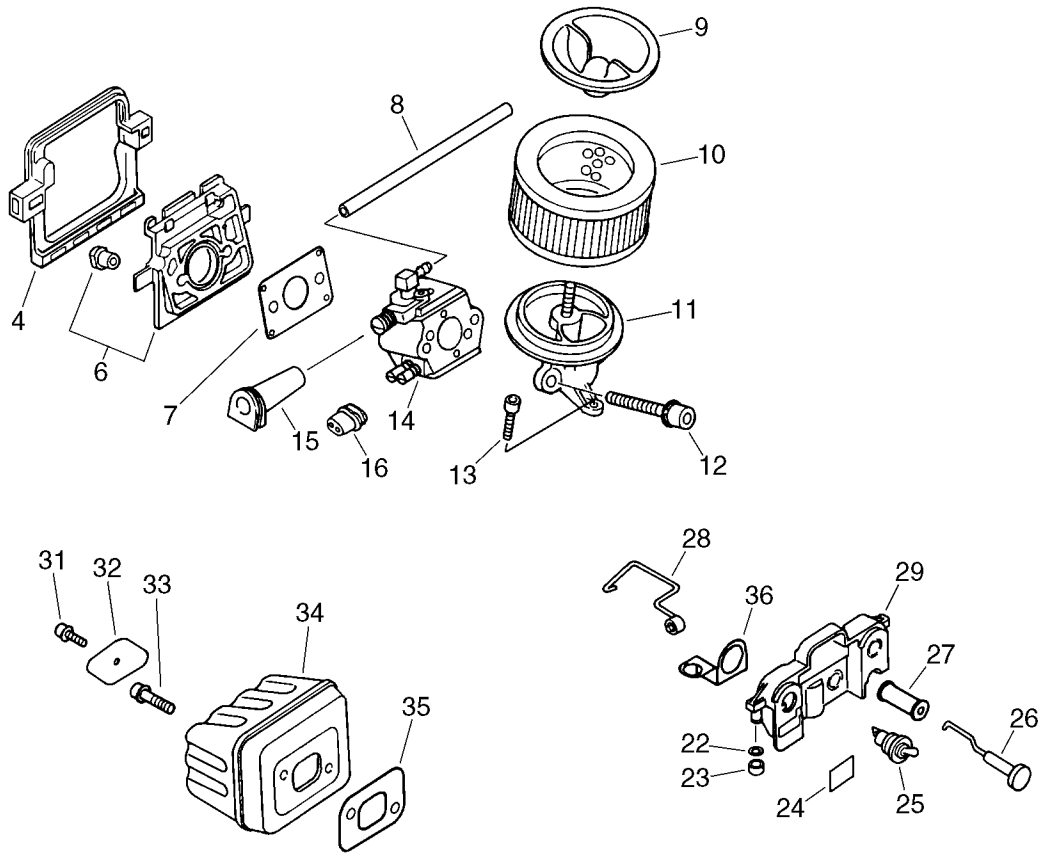

CS-4200

KEY		PART NUMBER	QTY	DESCRIPTION
2		90023805012	2	SCREW 5*12
3		13051039932	1	ADAPTER, INTAKE
4		13001639930	1	GASKET, INTAKE
5		10020259530	1	CRANKCASE SET
6	+	90016205022	4	BOLT, H.S. 5*22
7		90016205030	4	BOLT, H.S. 5*30
8		10000059531	1	PISTON KIT
9	+	10001137330	1	RING, PISTON
10	+	10001335430	1	PIN, PISTON
11	+	10001503931	2	CIRCLIP, PISTON PIN
12	+	10001235430	1	BEARING, NEEDLE
13		10014239130	1	KEY, WOODRUFF
14		10010139930	1	CRANKSHAFT
15	+	90088836201	2	BEARING, BALL 6201
16	+	10021338330	2	OILSEAL
17	+	43706338330	1	GEAR, WORM
19		10150159530	1	COVER, CYLINDER
20	+	16389038330	3	BOLT, 5
21	+	10157938330	1	PLATE, WIND PROOF
22	+	90058000004	1	PUSH, RING
23		10152035430	1	COVER
27		43300060930	1	CATCHER KIT, CHAIN
28	+	90025305020	1	SCREW 5*20
29	+	10152035430	1	COVER
30		10091819830	2	CAP, CUSHION
31		10091533930	2	SCREW
32		10091060030	2	CUSHION
33		10400860630	1	COVER, ENGINE BS
34		90025304008	1	SCREW 4*8
35	+	43301119830	2	STUD, GUIDE BAR
36		13002060630	2	NUT 5
37		16201160630	1	PLATE, GROUND
38		60641660630	1	WIRE
39	+	43611413930	1	VALVE, CHECK
40		43600139231	1	CAP ASSY, TANK
41	+	13105119830	1	LINK
42	+	90072502025	1	O-RING
43		89034539230	1	LABEL, CAUTION
44		89003459530	1	LABEL, MODEL
45		89063138130	1	LABEL, CAUTION