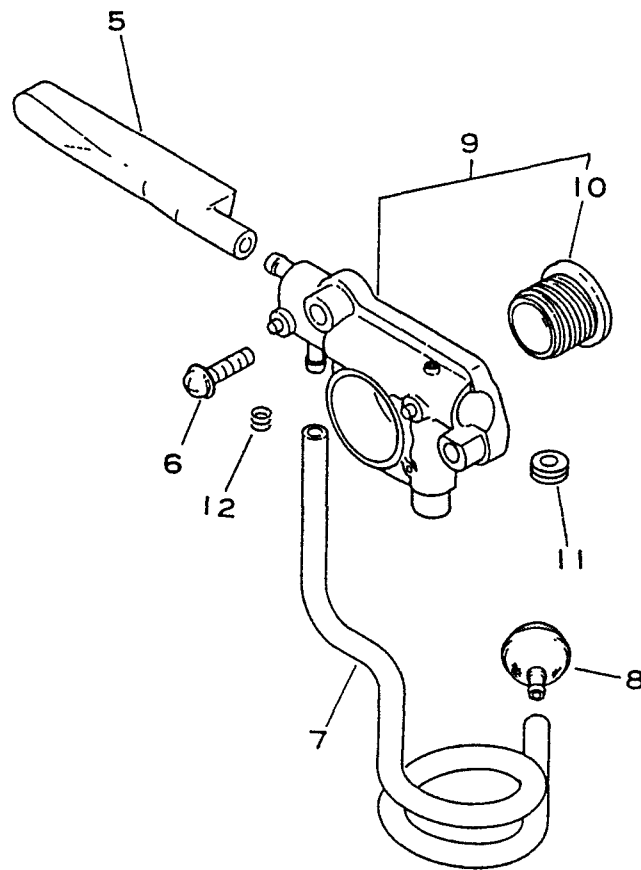

CS-3900

KEY	PART NUMBER	QTY	DESCRIPTION	REMARKS
5	437211 35430	1	PIPE, OIL	
6	900162 04016	2	BOLT, H.S. 4X16	
7	437210 35430	1	PIPE, OIL	
8	436205 14730	1	STRAINER, OIL	
9	437002 37330	1	AUTO-OILER ASY	INCLUDES ITEM 10
10	437063 37330	1	GEAR, WORM	
11	132115 12330	1	GROMMET	
12	437411 19830	1	CLIP, OIL PIPE