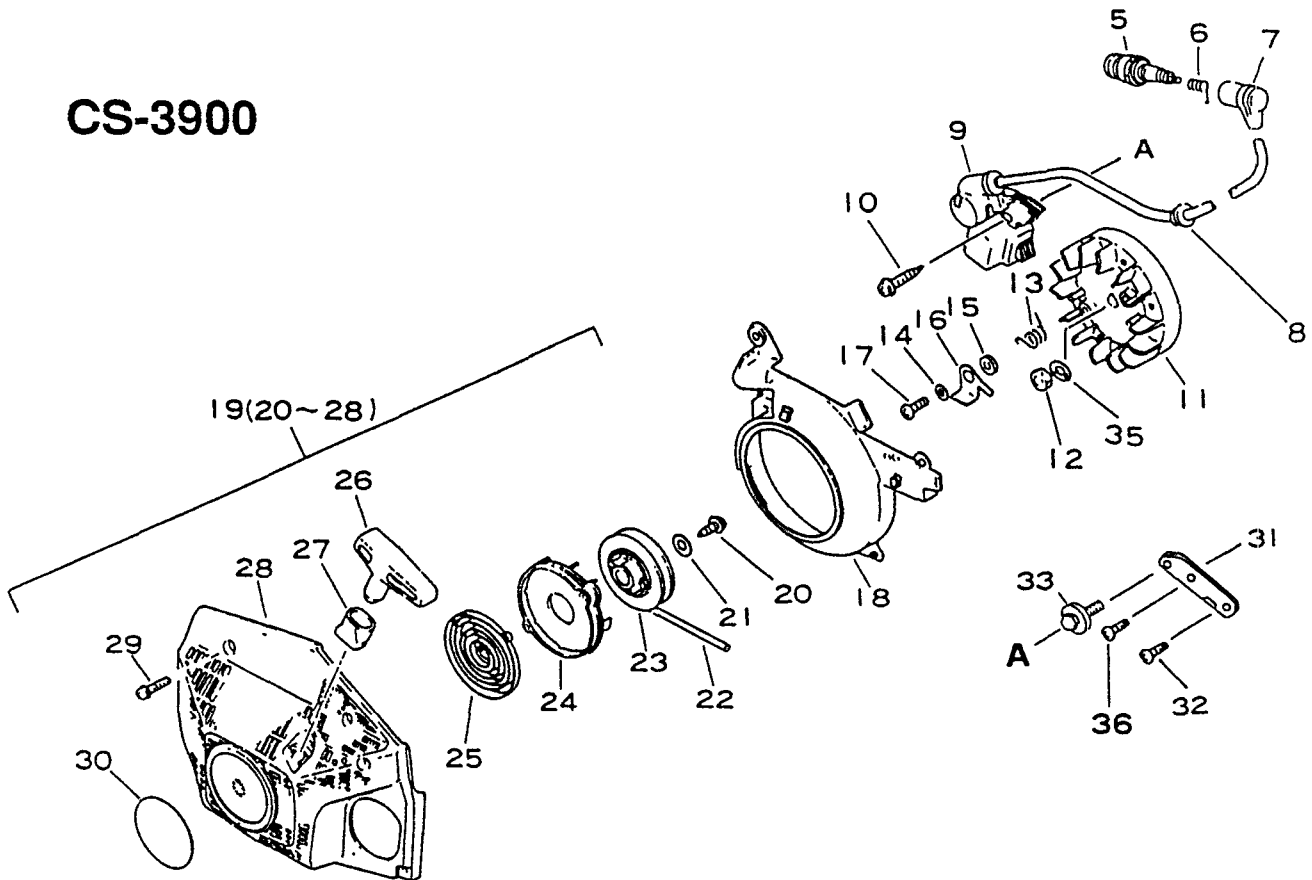

CS-3900

KEY	PART NUMBER	QTY	DESCRIPTION	REMARKS
5	159017 16431	1	PLUG, SPARK CJ-6Y	
6	159011 03432	1	COIL, SPARK PLUG CAP	
7	159012 01620	1	CAP, SPARK PLUG	
8	132115 01460	1	GROMMET, FUEL	
9	156601 37330	1	COIL, IGNITION	
10	900162 04012	2	BOLT, H.S. 4X12	
11	156800 37330	1	FLYWHEEL	
12	900500 00008	1	NUT 8	
13	177234 35430	2	SPRING, RETURN	
14	900603 00005	2	WASHER 5	
15	177247 04630	2	SPACER, RATCHET	
16	177218 35430	2	PAWL, STARTER	
17	900252 05014	2	SCREW 5X14	
18	101535 37330	1	COVER, FAN	
19	177200 37932	1	STARTER ASY	INCLUDES ITEMS 20 - 28
20	900252 05014	1	SCREW 5X14	
21	177214 02830	1	WASHER	
22	177226 11130	1	ROPE, STARTER	
23	177215 35430	1	DRUM, STARTER	
24	177221 35430	1	PLATE, STARTER	

CONTINUED