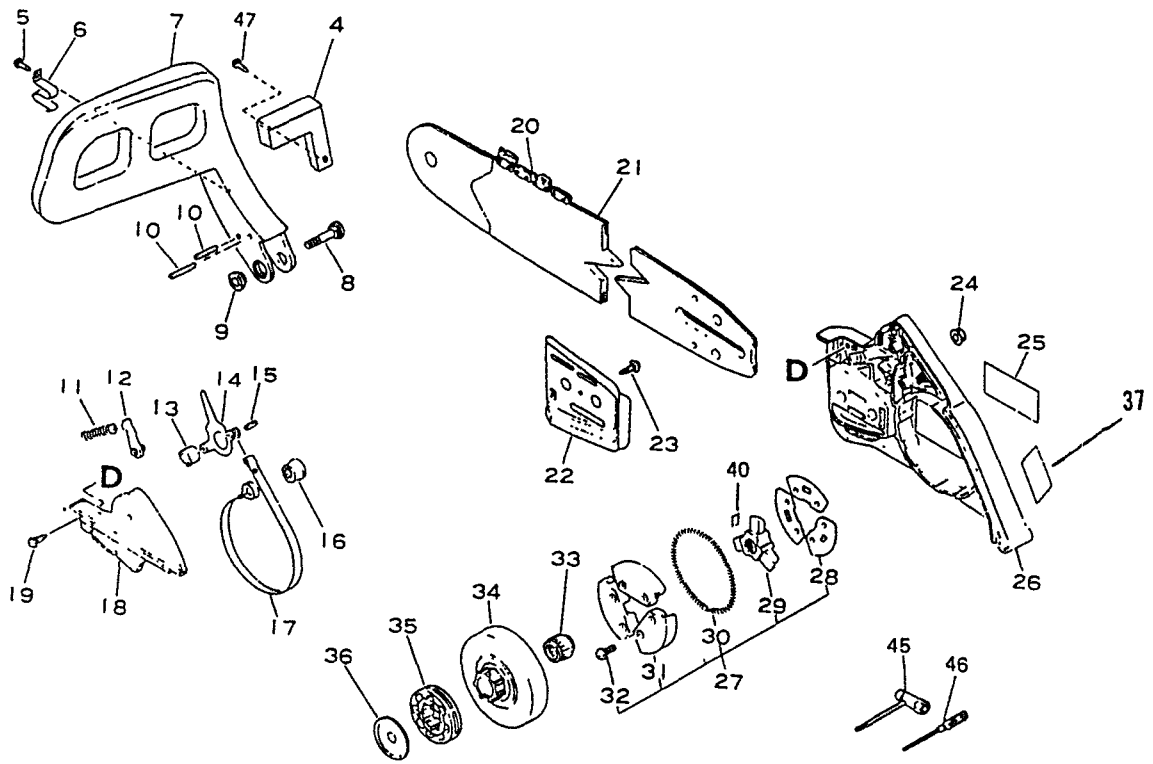

CS-3900

KEY	PART NUMBER	QTY	DESCRIPTION	REMARKS
4	433171 35430	1	WEIGHT, BRAKE	
5	900252 05014	1	SCREW 5X14	
6	433114 35430	1	SPRING, RETURN	
7	433111 35430	1	LEVER, BRAKE	
8	433113 30130	1	SCREW	
9	433137 30130	1	NUT	
10	900330 30240	2	ROLLER 3X28.8	
11	433122 35430	1	SPRING, BRAKE	
12	433209 35430	1	STOPPER, BRAKE	
13	433116 35430	1	SPACER 8	
14	433208 35430	1	LEVER, BRAKE	
15	900340 40008	1	PIN, SPRING 4X8	
16	433142 35430	1	ADJUSTER	
17	433123 35430	1	BAND, BRAKE	
18	433310 37930	1	COVER, BRAKE	
19	900246 04014	2	SCREW 4X14	
22	433013 35430	1	PLATE, GUIDE (INNER)	
23	900246 04008	1	SCREW 4X8	
24	433019 12330	2	NUT, FLANGE 8	
25	890118 18332	1	LABEL, ECHO	

CONTINUED