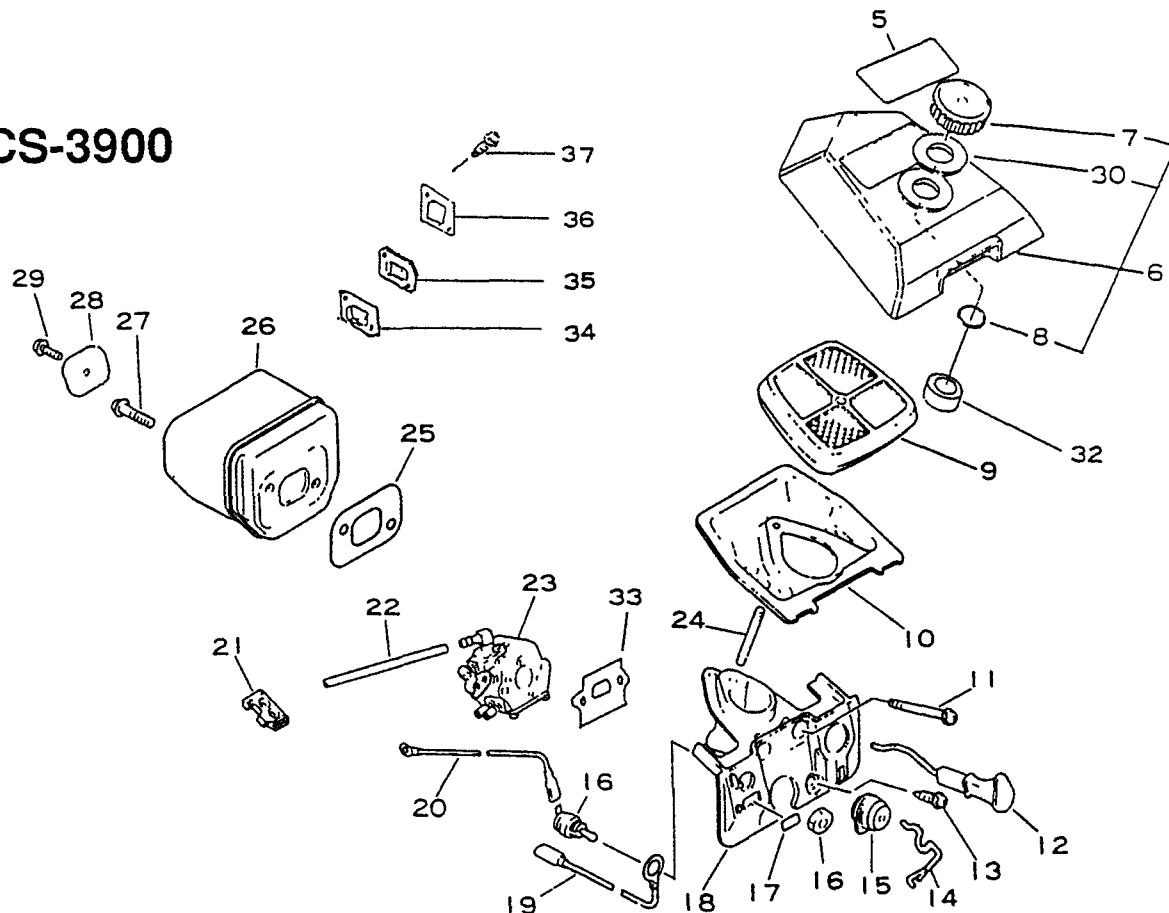

CS-3900

KEY	PART NUMBER	QTY	DESCRIPTION	REMARKS
24	130325 32330	1	STUD, AIR CLEANER	
25	145510 35431	1	GASKET, MUFFLER	
26	145805 35430	1	MUFFLER, EXHAUST	
27	900162 05018	2	BOLT, H.S. 5X18	
28	145711 35430	1	PLATE	
29	900238 04008	1	SCREW 4X8	
32	130414 35430	1	CAP, INSIDE	
33	130010 35430	1	GASKET, CARBURETOR	
34	145884 35430	1	SCREEN	
35	145863 35430	1	LID, MUFFLER	
36	145859 35430	1	SILENCER	
37	900250 04008	2	SCREW 4X8