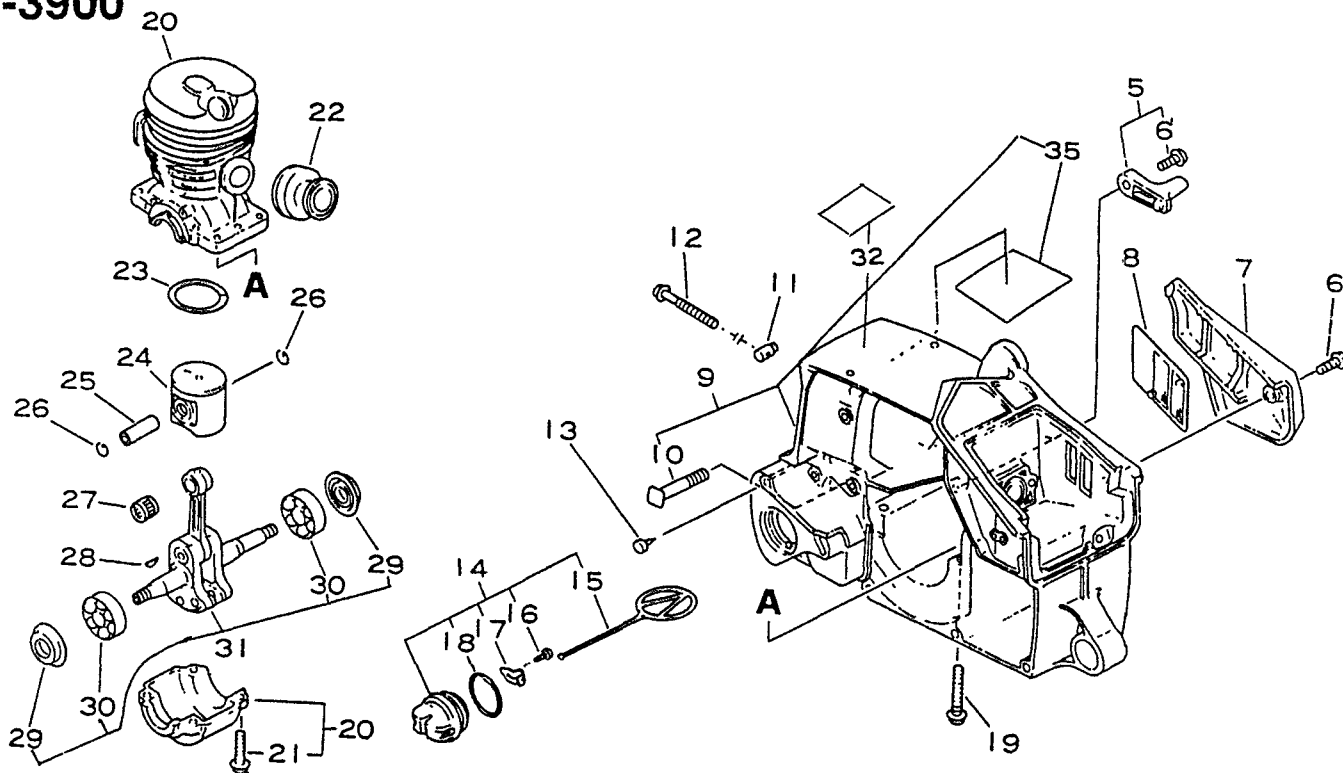

**CHAIN SAW PARTS BOOK
MODEL CS-3900**

ECHO, INCORPORATED
400 OAKWOOD ROAD, LAKE ZURICH, IL 60047

999222 01937
0590

CS-3900

KEY	PART NUMBER	QTY	DESCRIPTION	REMARKS
5	433026 37930	1	CATCHER, CHAIN	INCLUDES ITEM 6
6	900252 05020	1	SCREW 5X20	
7	104012 37930	1	COVER, DUST	
8	104016 35430	1	COVER	
9	104008 37930	1	COVER, ENGINE	INCLUDES ITEMS 10 & 35
10	433011 19830	2	STUD, GUIDE BAR	
35	101520 35430	1	COVER	
11	433014 03931	1	TENSIONER	
12	433016 35430	1	SCREW, TENSIONER	
13	436114 13930	1	VALVE, CHECK	
14	436001 37932	1	CAP ASY, OIL TANK	INCLUDES ITEMS 15 - 18
15	131051 19830	1	CLIP, FUEL CAP	
16	900246 03008	1	SCREW 3X8	
17	131050 19830	1	RETAINER, LINK	
18	900725 02025	1	O-RING 2025	
19	900162 05030	4	BOLT, H.S. 5X30	
20	100202 37330	1	CYLINDER ASY	INCLUDES ITEM 21
21	900162 05025	4	BOLT, H.S. 5X25	
22	130510 37330	1	BELLOWS, INTAKE	

CONTINUED

CS-3900

KEY	PART NUMBER	QTY	DESCRIPTION	REMARKS
23	100011 37330	1	RING, PISTON	
24	100010 37330	1	PISTON	
25	100013 35430	1	PIN, PISTON	
26	100015 03930	2	CIRCLIP, PISTON PIN	
28	100142 42030	1	KEY, WOODRUFF	
31	100101 35430	1	CRANKSHAFT ASY	INCLUDES ITEMS 27, 29 & 30
27	100012 35430	1	BEARING, NEEDLE	
29	100212 35430	2	OILSEAL	
30	900810 36201	2	BEARING, BALL 6201	
32	890192 37330	1	LABEL, BAR & CHAIN	

CS-3900

KEY	PART NUMBER	QTY	DESCRIPTION	REMARKS
5	890151 37330	1	LABEL, MODEL	
6	130302 35430	1	COVER, AIR CLN W/SCREW	INCLUDES ITEM 7, 8 & 30
7	130406 33330	1	KNOB, THUMB	
8	900720 00011	1	O-RING 11	
30	130414 37330	1	GASKET, CIRCULAR	
9	130300 36030	1	CLEANER ASY, AIR	
10	130320 35430	1	SEAL	
11	900252 05055	2	SCREW 5X55	
12	178510 37930	1	ROD, CHOKE	
13	900252 05020	1	SCREW 5X20	
14	178011 35430	1	ROD, THROTTLE	
15	178114 35430	1	GROMMET, THROTTLE	
16	163400 35430	1	SWITCH, IGNITION	
17	890157 35430	1	LABEL, SWITCH	
18	130405 37930	1	BRACKET, AIR CLEANER	
19	156621 35430	1	LEAD	
20	156630 37330	1	LEAD	
21	132115 35430	1	GROMMET	
22	437211 16431	1	PIPE	
23	-----	1	CARBURETOR WT-118A	SEE PGS. 12 & 13 FOR BREAKDOWN