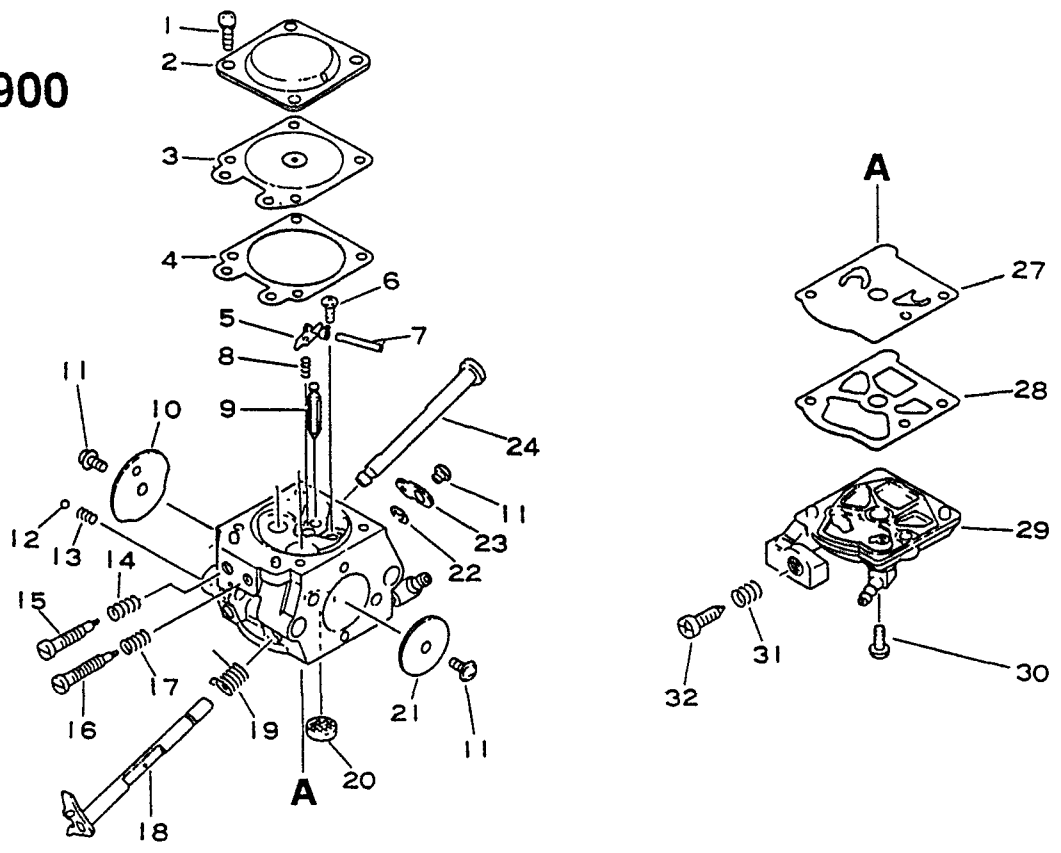

CS-3900

KEY	PART NUMBER	QTY	DESCRIPTION	REMARKS
21	123132 37330	1	VALVE, CHOKE	
22	123127 03930	1	CLIP, THROTTLE SHAFT	
23	123150 35430	1	LEVER, THROTTLE	
24	123131 35430	1	SHAFT, CHOKE	
27	A B	1	DIAPHRAGM, FUEL PUMP	
28	A B	1	GASKET, FUEL PUMP	
29	123124 35430	1	COVER, FUEL PUMP	
30	123110 03930	1	SCREW	
31	A	1	SPRING, IDLE ADJUST	
32	123134 04260	1	SCREW, IDLE ADJUST	

(A) USE CARBURETOR REPAIR KIT T.B.A.

(B) USE CARBURETOR DIAPHRAGM/GASKET KIT T.B.A.