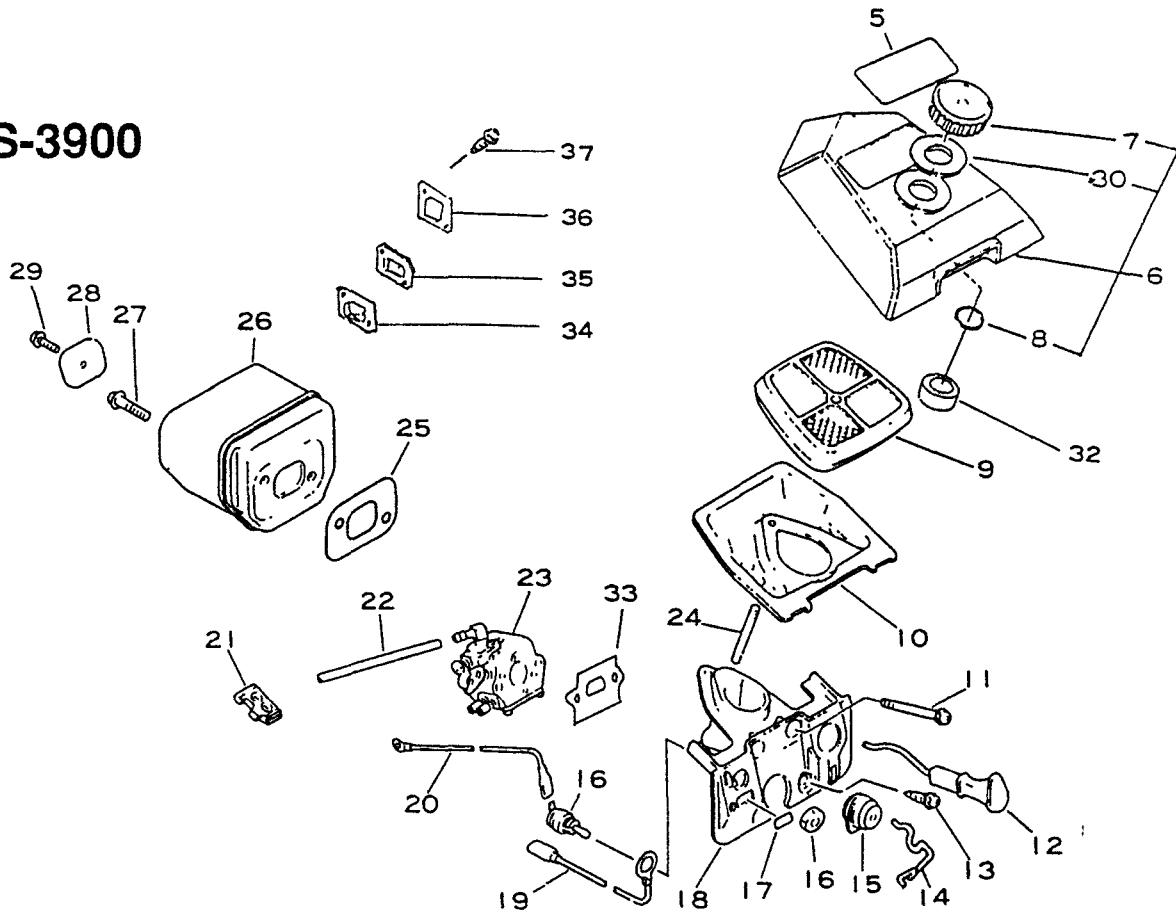

**CHAIN SAW PARTS BOOK
MODEL CS-3900**

ECHO, INCORPORATED
400 OAKWOOD ROAD, LAKE ZURICH, IL 60047

999222 01937
0590

CS-3900

KEY	PART NUMBER	QTY	DESCRIPTION	REMARKS
5	433026 37930	1	CATCHER, CHAIN	INCLUDES ITEM 6
6	900252 05020	1	SCREW 5X20	
7	104012 37930	1	COVER, DUST	
8	104016 35430	1	COVER	
9	104008 37930	1	COVER, ENGINE	INCLUDES ITEMS 10 & 35
10	433011 19830	2	STUD, GUIDE BAR	
35	101520 35430	1	COVER	
11	433014 03931	1	TENSIONER	
12	433016 35430	1	SCREW, TENSIONER	
13	436114 13930	1	VALVE, CHECK	
14	436001 37932	1	CAP ASY, OIL TANK	INCLUDES ITEMS 15 - 18
15	131051 19830	1	CLIP, FUEL CAP	
16	900246 03008	1	SCREW 3X8	
17	131050 19830	1	RETAINER, LINK	
18	900725 02025	1	O-RING 2025	
19	900162 05030	4	BOLT, H.S. 5X30	
20	100202 37330	1	CYLINDER ASY	INCLUDES ITEM 21
21	900162 05025	4	BOLT, H.S. 5X25	
22	130510 37330	1	BELLOWS, INTAKE	

CONTINUED

CS-3900

KEY	PART NUMBER	QTY	DESCRIPTION	REMARKS
23	100011 37330	1	RING, PISTON	
24	100010 37330	1	PISTON	
25	100013 35430	1	PIN, PISTON	
26	100015 03930	2	CIRCLIP, PISTON PIN	
28	100142 42030	1	KEY, WOODRUFF	
31	100101 35430	1	CRANKSHAFT ASY	INCLUDES ITEMS 27, 29 & 30
27	100012 35430	1	BEARING, NEEDLE	
29	100212 35430	2	OILSEAL	
30	900810 36201	2	BEARING, BALL 6201	
32	890192 37330	1	LABEL, BAR & CHAIN	

CS-3900

KEY	PART NUMBER	QTY	DESCRIPTION	REMARKS
5	890151 37330	1	LABEL, MODEL	
6	130302 35430	1	COVER, AIR CLN W/SCREW	INCLUDES ITEM 7, 8 & 30
7	130406 33330	1	KNOB, THUMB	
8	900720 00011	1	O-RING 11	
30	130414 37330	1	GASKET, CIRCULAR	
9	130300 36030	1	CLEANER ASY, AIR	
10	130320 35430	1	SEAL	
11	900252 05055	2	SCREW 5X55	
12	178510 37930	1	ROD, CHOKE	
13	900252 05020	1	SCREW 5X20	
14	178011 35430	1	ROD, THROTTLE	
15	178114 35430	1	GROMMET, THROTTLE	
16	163400 35430	1	SWITCH, IGNITION	
17	890157 35430	1	LABEL, SWITCH	
18	130405 37930	1	BRACKET, AIR CLEANER	
19	156621 35430	1	LEAD	
20	156630 37330	1	LEAD	
21	132115 35430	1	GROMMET	
22	437211 16431	1	PIPE	
23	-----	1	CARBURETOR WT-118A	SEE PGS. 12 & 13 FOR BREAKDOWN