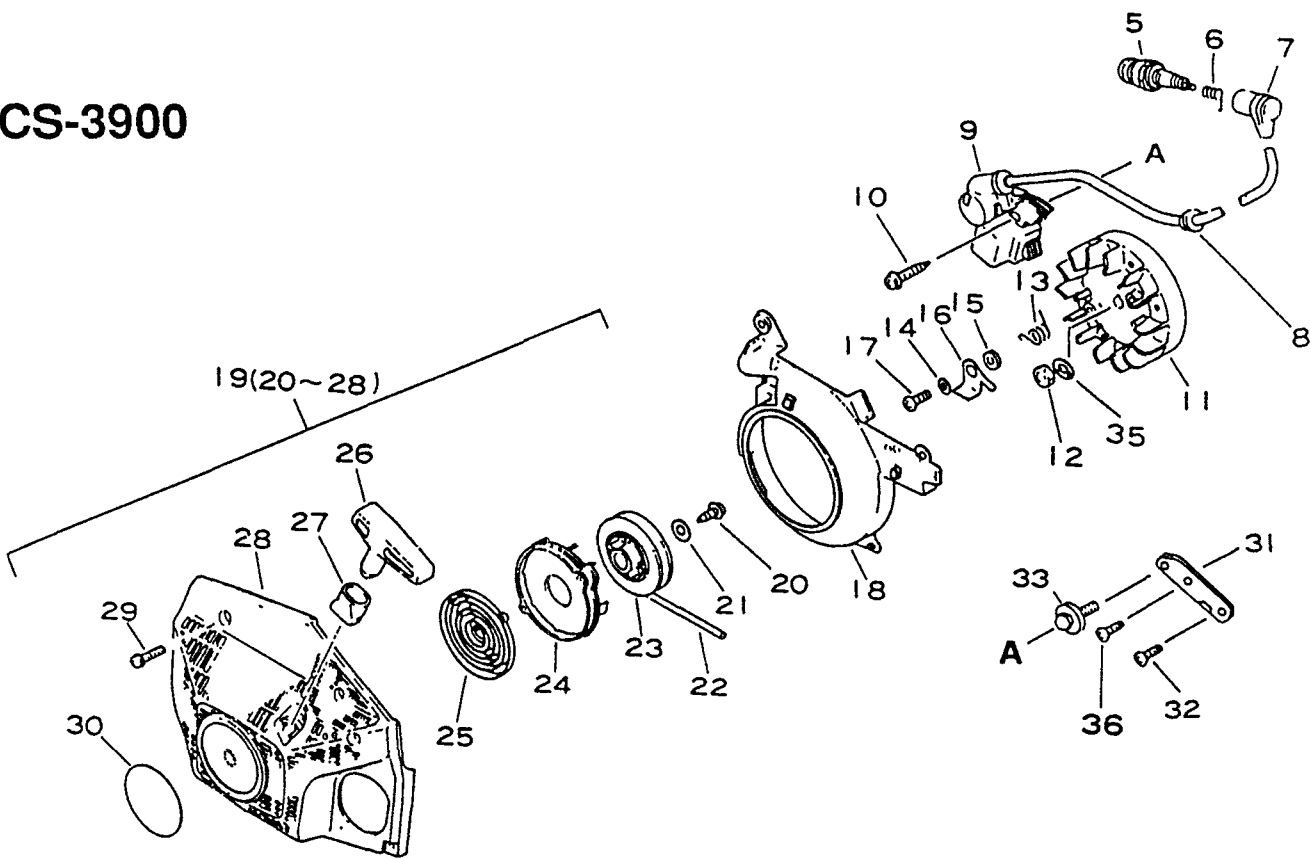

CS-3900

KEY	PART NUMBER	QTY	DESCRIPTION	REMARKS
25	177220 35430	1	SPRING, REWIND	
26	177228 35430	1	GRIP, STARTER	
27	177227 35431	1	GUIDE, ROPE	
28	177209 37932	1	CASE, STARTER	
29	900252 05020	4	SCREW 5X20	
30	890112 17832	1	LABEL, ECHO	
31	156635 37330	1	PLATE, CONTACT	
32	900220 04008	1	SCREW 4X8	
33	150640 37330	2	BOLT	
34	900600 00004	4	WASHER 4	
35	900605 00008	1	WASHER, SPRING 8	
36	900216 04006	1	SCREW 4X6