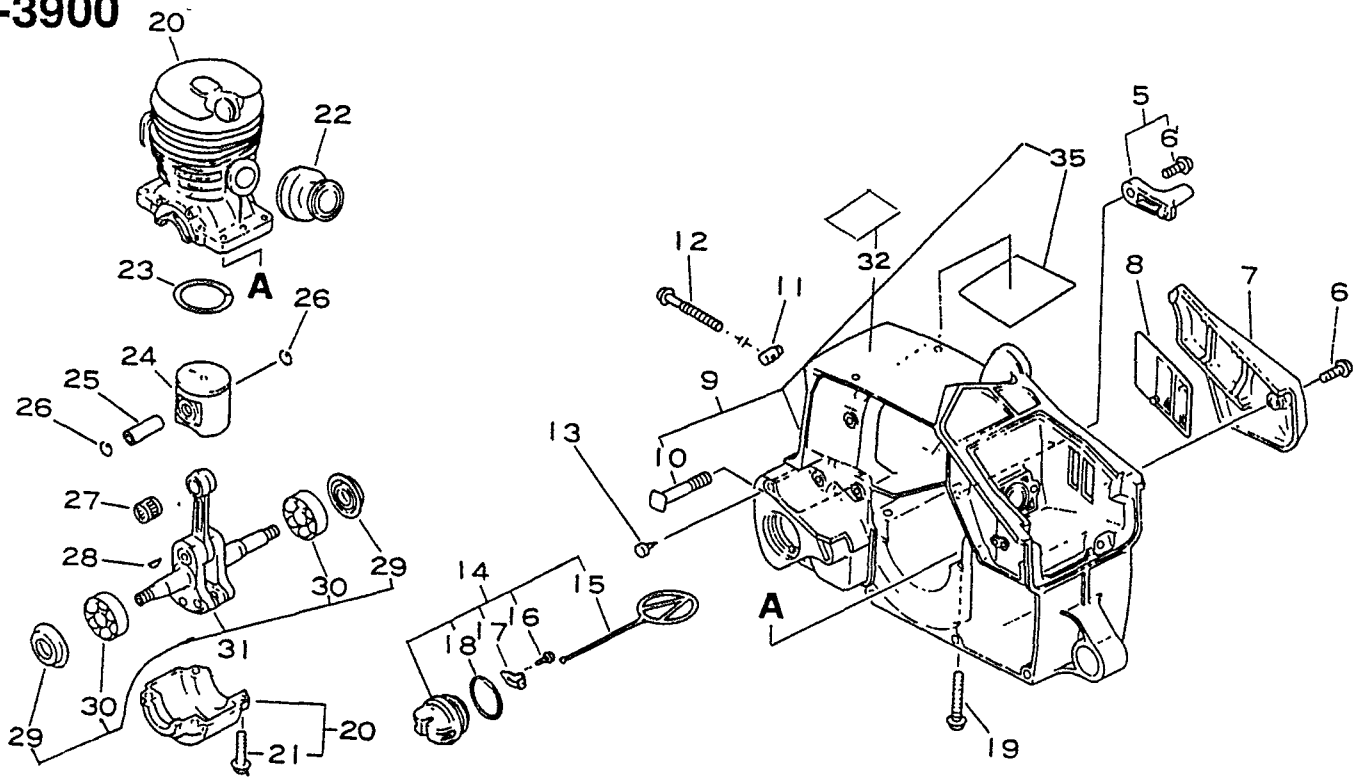

**CHAIN SAW PARTS BOOK
MODEL CS-3900**

ECHO, INCORPORATED
400 OAKWOOD ROAD, LAKE ZURICH, IL 60047

999222 01937
0590

CS-3900

KEY	PART NUMBER	QTY	DESCRIPTION	REMARKS
5	433026 37930	1	CATCHER, CHAIN	INCLUDES ITEM 6
6	900252 05020	1	SCREW 5X20	
7	104012 37930	1	COVER, DUST	
8	104016 35430	1	COVER	
9	104008 37930	1	COVER, ENGINE	INCLUDES ITEMS 10 & 35
10	433011 19830	2	STUD, GUIDE BAR	
35	101520 35430	1	COVER	
11	433014 03931	1	TENSIONER	
12	433016 35430	1	SCREW, TENSIONER	
13	436114 13930	1	VALVE, CHECK	
14	436001 37932	1	CAP ASY, OIL TANK	INCLUDES ITEMS 15 - 18
15	131051 19830	1	CLIP, FUEL CAP	
16	900246 03008	1	SCREW 3X8	
17	131050 19830	1	RETAINER, LINK	
18	900725 02025	1	O-RING 2025	
19	900162 05030	4	BOLT, H.S. 5X30	
20	100202 37330	1	CYLINDER ASY	INCLUDES ITEM 21
21	900162 05025	4	BOLT, H.S. 5X25	
22	130510 37330	1	BELLOWS, INTAKE	

CONTINUED

CS-3900

KEY	PART NUMBER	QTY	DESCRIPTION	REMARKS
23	100011 37330	1	RING, PISTON	
24	100010 37330	1	PISTON	
25	100013 35430	1	PIN, PISTON	
26	100015 03930	2	CIRCLIP, PISTON PIN	
28	100142 42030	1	KEY, WOODRUFF	
31	100101 35430	1	CRANKSHAFT ASY	INCLUDES ITEMS 27, 29 & 30
27	100012 35430	1	BEARING, NEEDLE	
29	100212 35430	2	OILSEAL	
30	900810 36201	2	BEARING, BALL 6201	
32	890192 37330	1	LABEL, BAR & CHAIN	

CS-3900

KEY	PART NUMBER	QTY	DESCRIPTION	REMARKS
5	890151 37330	1	LABEL, MODEL	
6	130302 35430	1	COVER, AIR CLN W/SCREW	INCLUDES ITEM 7, 8 & 30
7	130406 33330	1	KNOB, THUMB	
8	900720 00011	1	O-RING 11	
30	130414 37330	1	GASKET, CIRCULAR	
9	130300 36030	1	CLEANER ASY, AIR	
10	130320 35430	1	SEAL	
11	900252 05055	2	SCREW 5X55	
12	178510 37930	1	ROD, CHOKE	
13	900252 05020	1	SCREW 5X20	
14	178011 35430	1	ROD, THROTTLE	
15	178114 35430	1	GROMMET, THROTTLE	
16	163400 35430	1	SWITCH, IGNITION	
17	890157 35430	1	LABEL, SWITCH	
18	130405 37930	1	BRACKET, AIR CLEANER	
19	156621 35430	1	LEAD	
20	156630 37330	1	LEAD	
21	132115 35430	1	GROMMET	
22	437211 16431	1	PIPE	
23	-----	1	CARBURETOR WT-118A	SEE PGS. 12 & 13 FOR BREAKDOWN