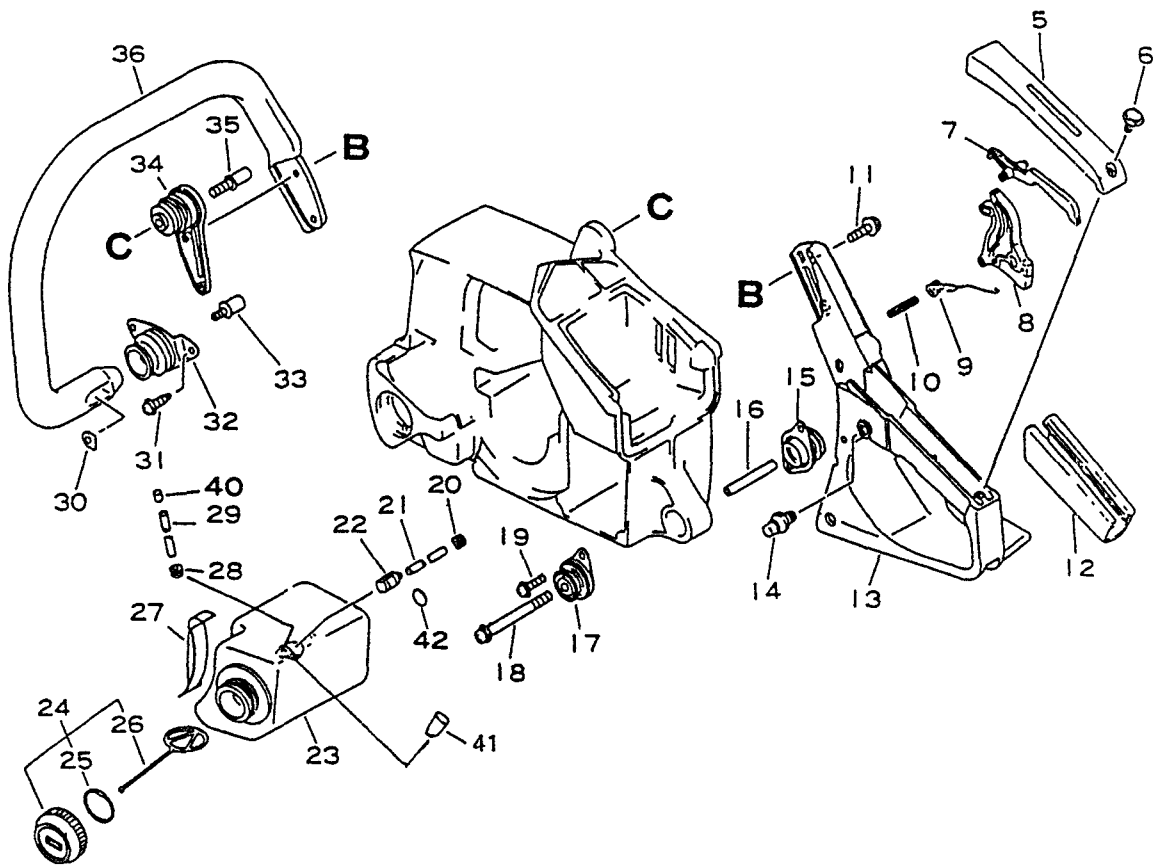

CS-3900

KEY	PART NUMBER	QTY	DESCRIPTION	REMARKS
5	351155 35430	1	COVER, HANDLE	
6	900252 04014	1	SCREW 4X14	
7	178090 37930	1	LOCKOUT, THROTTLE CONTROL	
8	178005 37930	1	CONTROL, THROTTLE	
9	178043 35430	1	SPRING, THROTTLE RETURN	
10	900345 40030	1	PIN, SPRING 4X30	
11	900162 05022	2	BOLT, H.S. 5X22	
12	351111 19830	1	GRIP, HANDLE	
13	351110 37930	1	HANDLE, REAR	
14	178302 37930	1	LATCH, THROTTLE	
15	100917 36030	1	CUSHION	
16	100924 35430	1	COLLER	
17	100922 35430	1	CUSHION, REAR HANDLE	
18	900252 05070	1	SCREW 5X70	
19	900242 04028	2	SCREW 4X28	
20	132115 12330	1	GROMMET	
21	132010 35430	1	PIPE 3X6X230	
22	131205 19830	1	STRAINER, FUEL	
23	131039 37930	1	TANK, FUEL	

CONTINUED