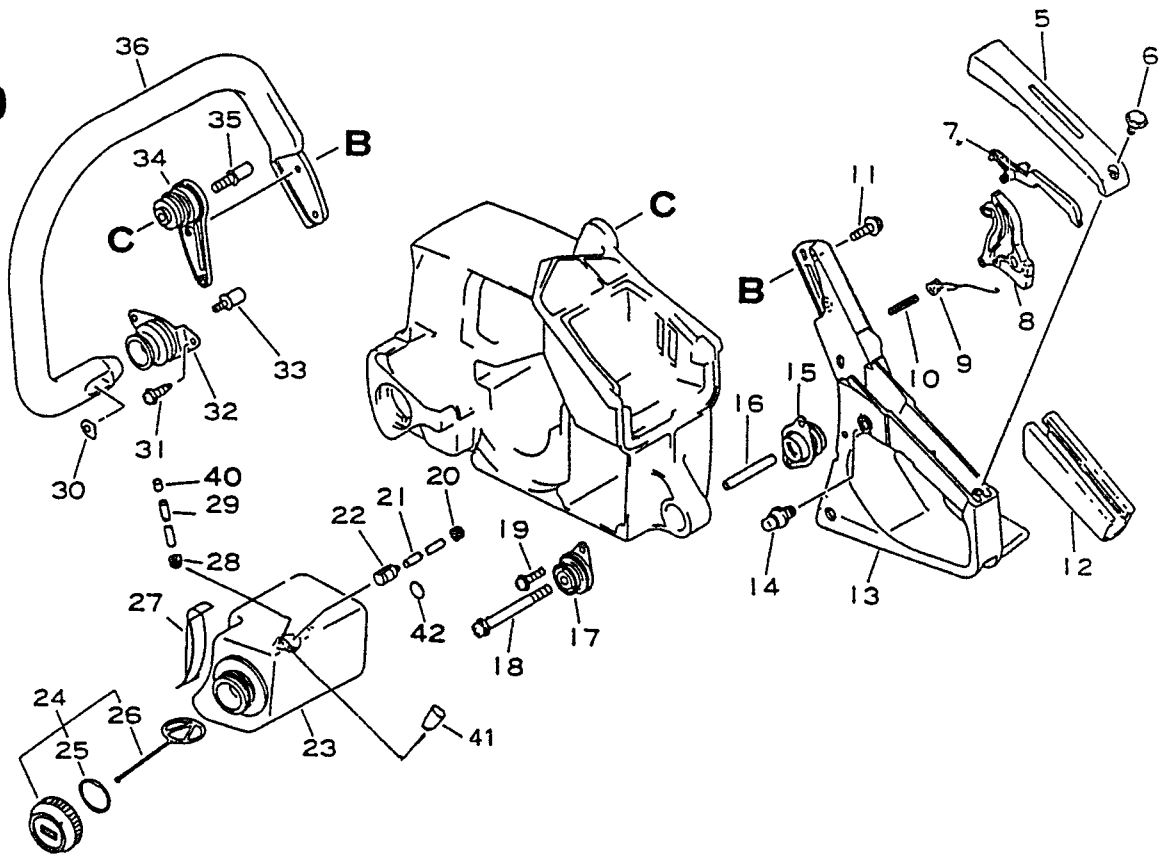

CS-3900

KEY	PART NUMBER	QTY	DESCRIPTION	REMARKS
24	131004 37930	1	CAP ASY, FUEL TANK	INCLUDES ITEMS 25 & 26
25	900720 00022	1	O-RING 22	
26	131051 19830	1	CLIP, FUEL CAP	
27	131910 35430	1	BRACKET, FUEL TANK	
28	131329 35430	1	GROMMET, PULSE	
29	131312 35430	1	PIPE 3X5X130	
30	351611 35430	1	NUT 5MM	
31	900252 05020	1	SCREW 5X20	
32	100910 35430	1	CUSHION	
33	100915 35430	1	SCREW	
34	100921 35430	1	CUSHION	
35	100926 35430	1	SCREW	
36	351640 35430	1	HANDLE, FRONT	
40	131314 35430	1	VALVE, CHECK	
41	100223 07320	1	PLUG	
42	132013 26630	1	CLIP