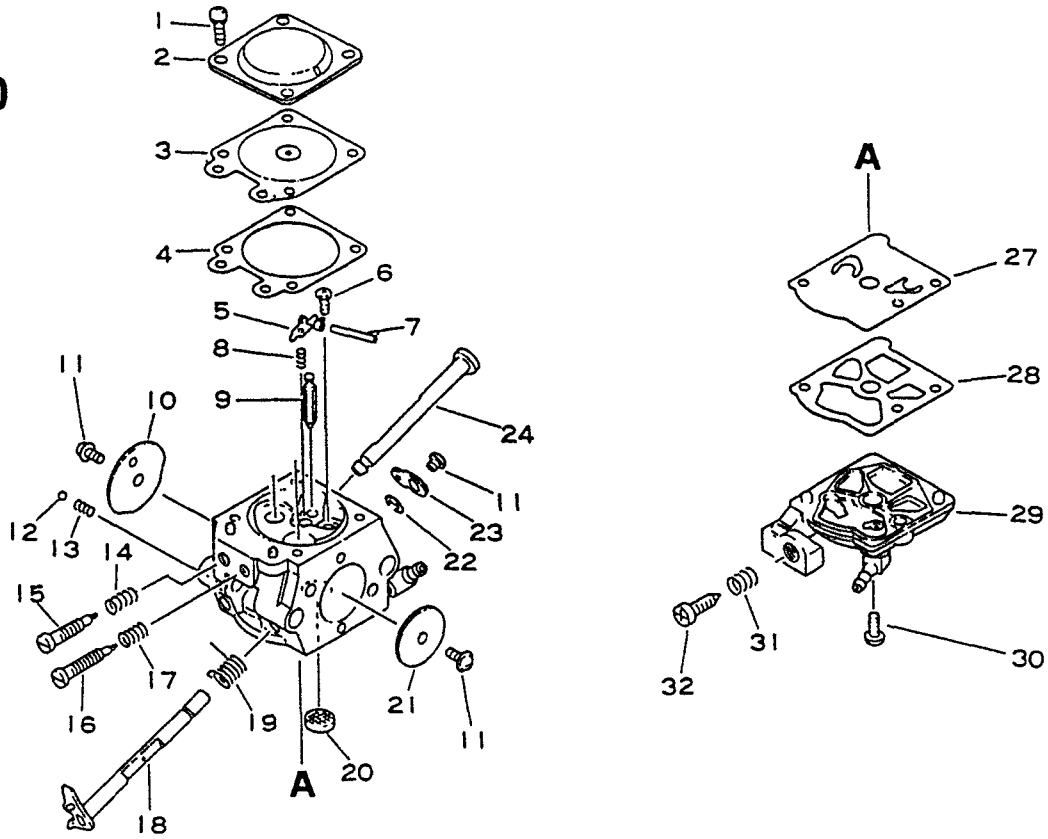

CONTINUED

CS-3900

KEY	PART NUMBER	QTY	DESCRIPTION	REMARKS
26	433005 37930	1	GUARD, SPROCKET	
27	175000 35430	1	CLUTCH ASY	INCLUDES ITEMS 28 - 32 & 40
28	175019 19830	3	PLATE, CLUTCH	
29	175016 35430	1	HUB, CLUTCH	
30	175018 19830	1	SPRING, CLUTCH	
31	175002 19830	1	SHOE, CLUTCH	
32	900238 04008	6	SCREW 4X8	
40	175062 35430	3	SPACER	
33	100113 04630	1	BEARING, NEEDLE	
34	175105 35430	1	DRUM, CLUTCH	
35	175114 12530	1	SPROCKET, RIM	
36	175015 35430	1	WASHER	
37	890199 37930	1	LABEL, ECHO	
45	895410 02830	1	WRENCH, W/SCREWDRIVER	
46	895812 03930	1	SCREWDRIVER	
47	900267 04014	2	SCREW	

NOTE: CS-3900 BAR AND CHAIN OPTIONS

20	33SL-66X	16" CHAIN
	33SL-72X	18" CHAIN
21	16AOAD3366	16" GUIDE BAR
	18AOAD3372	18" GUIDE BAR

CS-3900

KEY	PART NUMBER	QTY	DESCRIPTION	REMARKS
	123000 37331	1	CARBURETOR WT-118A	
1	A	4	SCREW	
2	123142 03930	1	COVER, MTRING DIAPHRAGM	
3	A B	1	DIAPHRAGM, MTRING	
4	A B	1	GASKET, MTRING DIAPHRAGM	
5	A	1	LEVER, MTRING	
6	A	1	SCREW, MTRING LEVER PIN	
7	A	1	PIN, MTRING LEVER	
8	A	1	SPRING, MTRING LEVER	
9	A	1	VALVE, INLET NEEDLE	
10	123116 10530	1	VALVE, THROTTLE	
11	123114 03930	3	SCREW	
12	123136 10630	1	BALL, CHOKE FRICTION	
13	123135 10630	1	SPRING, CHOKE FRICTION	
14	A	1	SRPING, NEEDLE	
15	123120 37330	1	NEEDLE, HIGH SPEED	
16	123118 37330	1	NEEDLE, IDLE	
17	123121 22130	1	SPRING, NEEDLE	
18	123117 35430	1	SHAFT, THROTTLE	
19	123113 37330	1	SPRING, THROTTLE RETURN	
20	A	1	SCREEN, INLET	