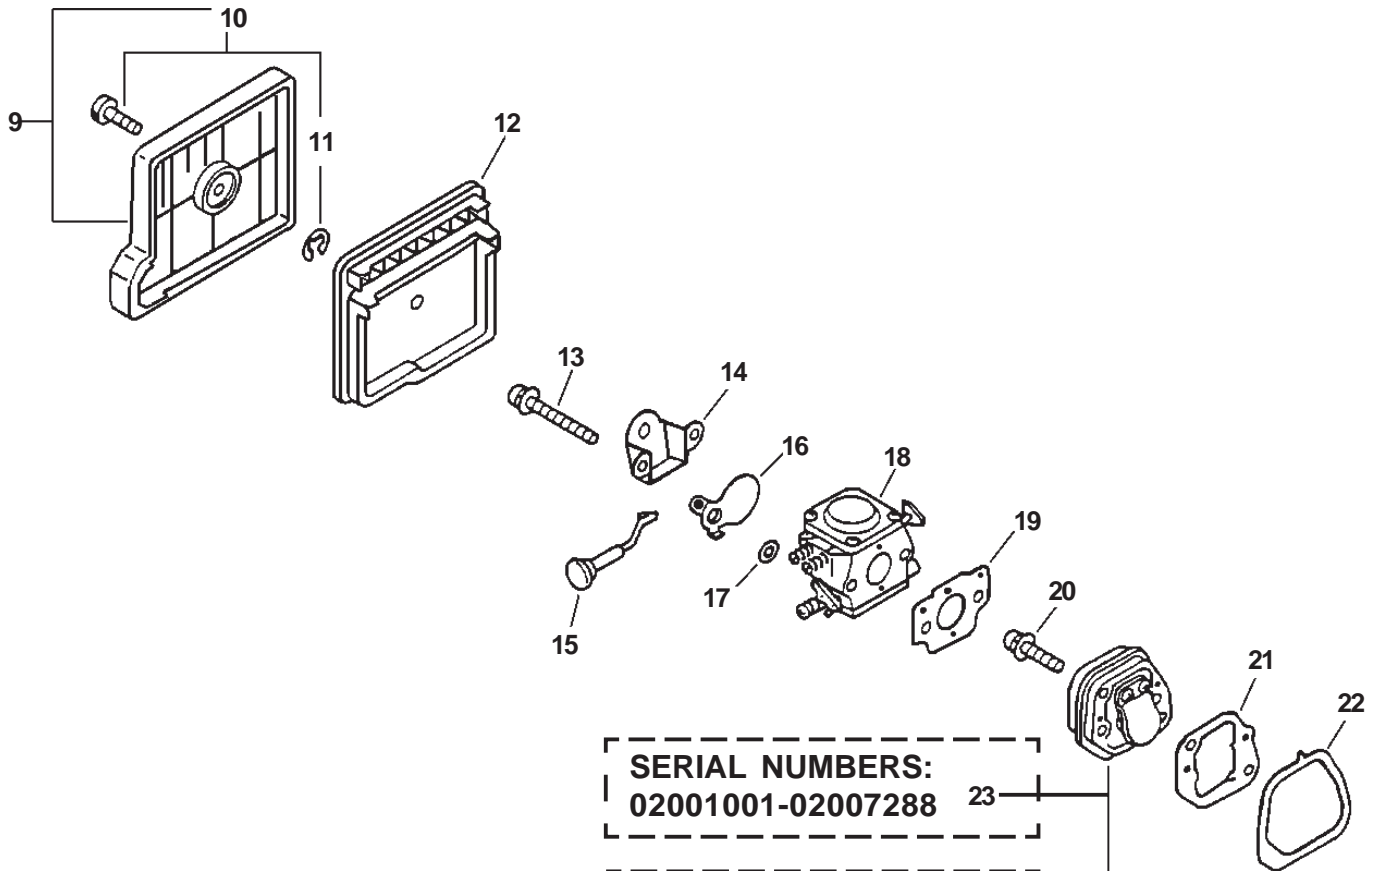

SERIAL NUMBERS:
02001001-02007288 23

SERIAL NUMBERS:
02007289-04999999 24

ITEM	PART NUMBER	QTY	DESCRIPTION	REMARKS
1	14551013931	1	GASKET, MUFFLER	
2	A300000120	1	MUFFLER	
3	14564213930	1	WASHER, MUFFLER	
4	9110705045	2	FLANGE BOLT	
5	14586213931	1	SCREEN, MUFFLER	
6	V104000140	1	GASKET, EXHAUS	
7	A303000010	1	LID, MUFFLER	
8	9136704010	3	SCREW 4X10	
9	13030239134	1	AIR CLEANER COVER ASY	INCLUDES ITEM 10-11
10	13040613932	1	THUMB BOLT	INCLUDES ITEM 11
11	90070000004	1	E-RING 4	
12	13031039132	1	FILTER, AIR	
13	90023805045	2	SCREW 5X45	
14	12901139130	1	PLATE, PREVENT	
15	17851039230	1	ROD, CHOKE	
16	17851539130	1	SHUTTER, CHOKE	
17	17851603930	2	WASHER	
18	A021000230	1	CARBURETOR -- WT-589	
19	V103000021	1	GASKET, INTAKE	
20	90025005018	2	SCREW 5X18	
21	V103000120	1	GASKET, INTAKE	
22	13001239130	1	SEAL	
<u>SERIAL NUMBERS: 02001001-02007288</u>				
23	P021000010	1	INSULATOR KIT	
<u>SERIAL NUMBERS: 02007289-04999999</u>				
24	P021004590	1	INSULATOR KIT