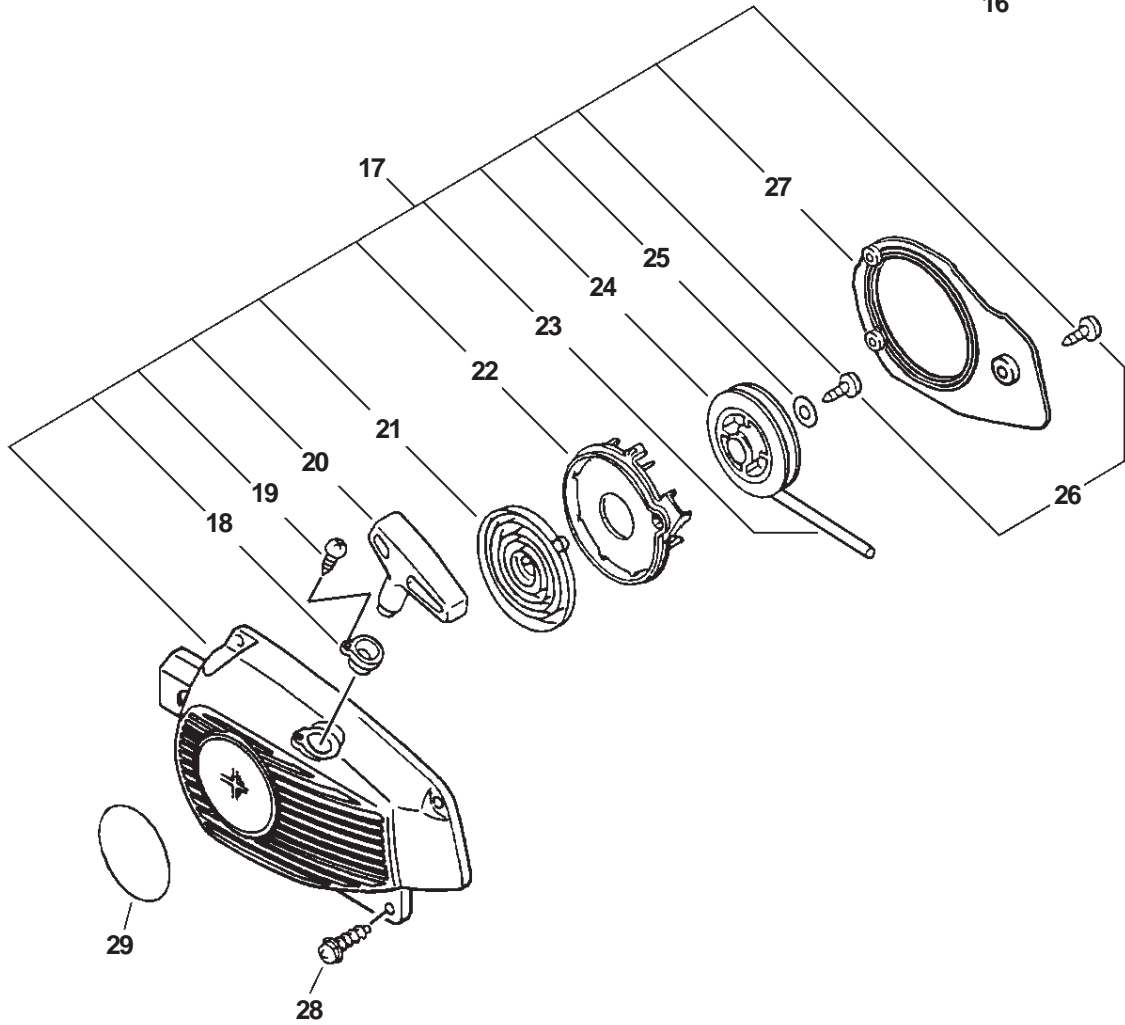

ITEM	PART NUMBER	QTY	DESCRIPTION	REMARKS
1	16201039131	1	LEAD, GROUND	
2	16340019830	1	SWITCH, IGNITION	
3	90021605012	2	SCREW 5X12	
4	90060300005	2	WASHER 5	
5	17724704630	2	SPACER, RATCHET	
6	17721835631	2	PAWL, STARTER	
7	17723435430	2	SPRING, RETURN	
8	15662639230	1	COIL, IGNITION	
9	15011716430	2	SPACER	
10	15611004920	1	BUSHING	
11	15901201620	1	CAP, SPARK PLUG	
12	15901103432	1	TERMINAL, SPARK PLUG CAP	
13	15901019830	1	SPARK PLUG -- BPM-8Y	
14	A425000000	1	SPARK PLUG -- BPMR-8Y	CANADA MODELS: 04001001-04999999 ■
15	90023805022	2	SCREW 5X22	
16	16201039430	1	LEAD, IGNITION	
17	17720039631	1	STARTER ASY	INCLUDES ITEMS 18-27
18	17722739131	1	GUIDE, ROPE	
19	90029603014	1	SCREW 3X14	
20	17722835430	1	GRIP, STARTER	
21	17722039630	1	SPRING, REWIND	
22	17722139630	1	PLATE, STARTER	
23	17722606530	1	ROPE, STARTER	3mm(1/8") X 850mm(33-1/2"), BULK OPTION: 99944444000
24	A506000000	1	REEL, ROPE	
25	17721404630	1	WASHER	
26	90025304014	4	SCREW 4X14	
27	10153439530	1	PLATE, GUIDE	
28	90025604016	4	SCREW 4X16	
29	89011849330	1	LABEL, ECHO	
<u>SERIAL NUMBERS: 02001001-02007288</u>				
30	15680039231	1	FLYWHEEL	
31	90060000008	1	WASHER 8	
32	90050000008	1	NUT 8	
<u>SERIAL NUMBERS: 02007289-04999999</u>				
33	A409000141	1	FLYWHEEL	■
34	90051500008	1	FLANGE NUT 8	