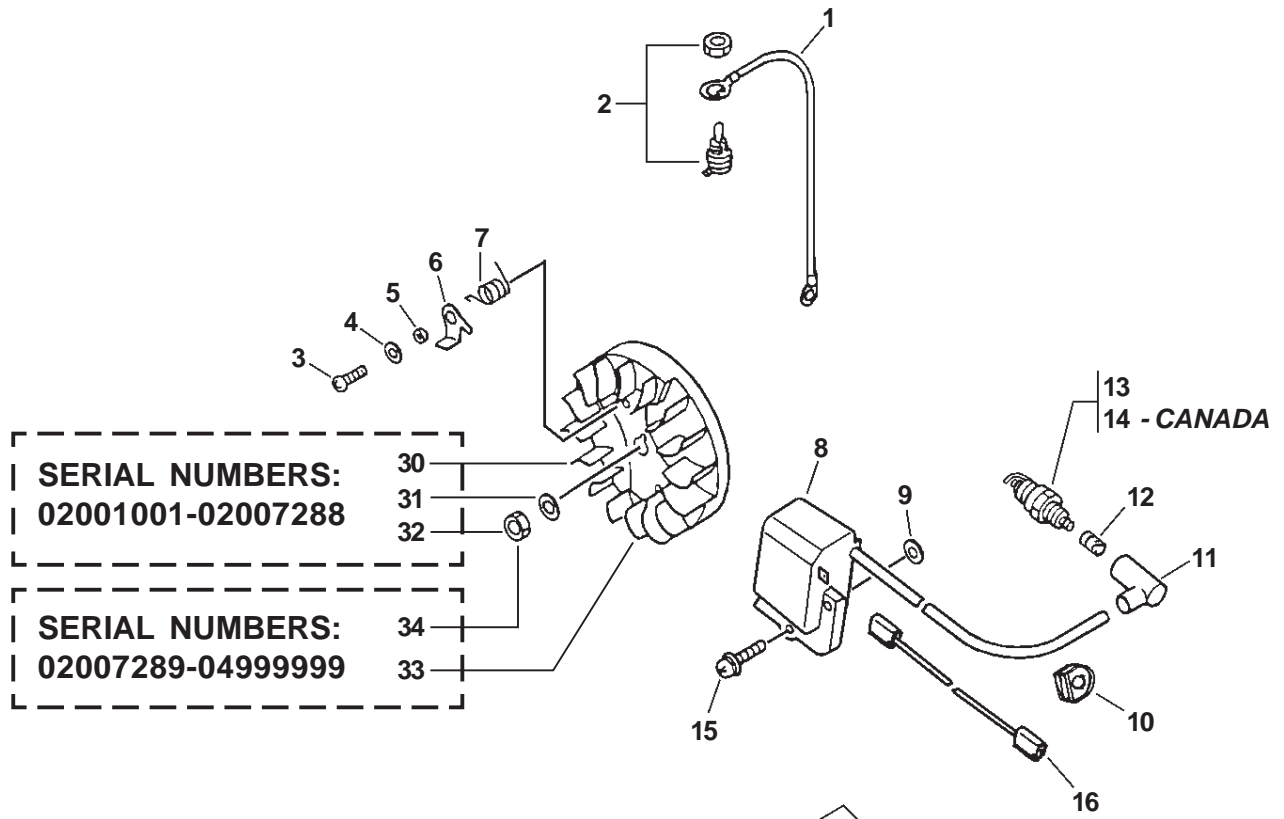

ITEM	PART NUMBER	QTY	DESCRIPTION	REMARKS
1	16201039131	1	LEAD, GROUND	
2	16340019830	1	SWITCH, IGNITION	
3	90021605012	2	SCREW 5X12	
4	90060300005	2	WASHER 5	
5	17724704630	2	SPACER, RATCHET	
6	17721835631	2	PAWL, STARTER	
7	17723435430	2	SPRING, RETURN	
8	15662639230	1	COIL, IGNITION	
9	15011716430	2	SPACER	
10	15611004920	1	BUSHING	
11	15901201620	1	CAP, SPARK PLUG	
12	15901103432	1	TERMINAL, SPARK PLUG CAP	
13	15901019830	1	SPARK PLUG -- BPM-8Y	
14	A425000000	1	SPARK PLUG -- BPMR-8Y	CANADA MODELS: 04001001-04999999 ■
15	90023805022	2	SCREW 5X22	
16	16201039430	1	LEAD, IGNITION	
17	17720039631	1	STARTER ASY	INCLUDES ITEMS 18-27
18	17722739131	1	GUIDE, ROPE	
19	90029603014	1	SCREW 3X14	
20	17722835430	1	GRIP, STARTER	
21	17722039630	1	SPRING, REWIND	
22	17722139630	1	PLATE, STARTER	
23	17722606530	1	ROPE, STARTER	3mm(1/8") X 850mm(33-1/2"), BULK OPTION: 99944444000
24	A506000000	1	REEL, ROPE	
25	17721404630	1	WASHER	
26	90025304014	4	SCREW 4X14	
27	10153439530	1	PLATE, GUIDE	
28	90025604016	4	SCREW 4X16	
29	89011849330	1	LABEL, ECHO	
<u>SERIAL NUMBERS: 02001001-02007288</u>				
30	15680039231	1	FLYWHEEL	
31	90060000008	1	WASHER 8	
32	90050000008	1	NUT 8	
<u>SERIAL NUMBERS: 02007289-04999999</u>				
33	A409000141	1	FLYWHEEL	■
34	90051500008	1	FLANGE NUT 8	