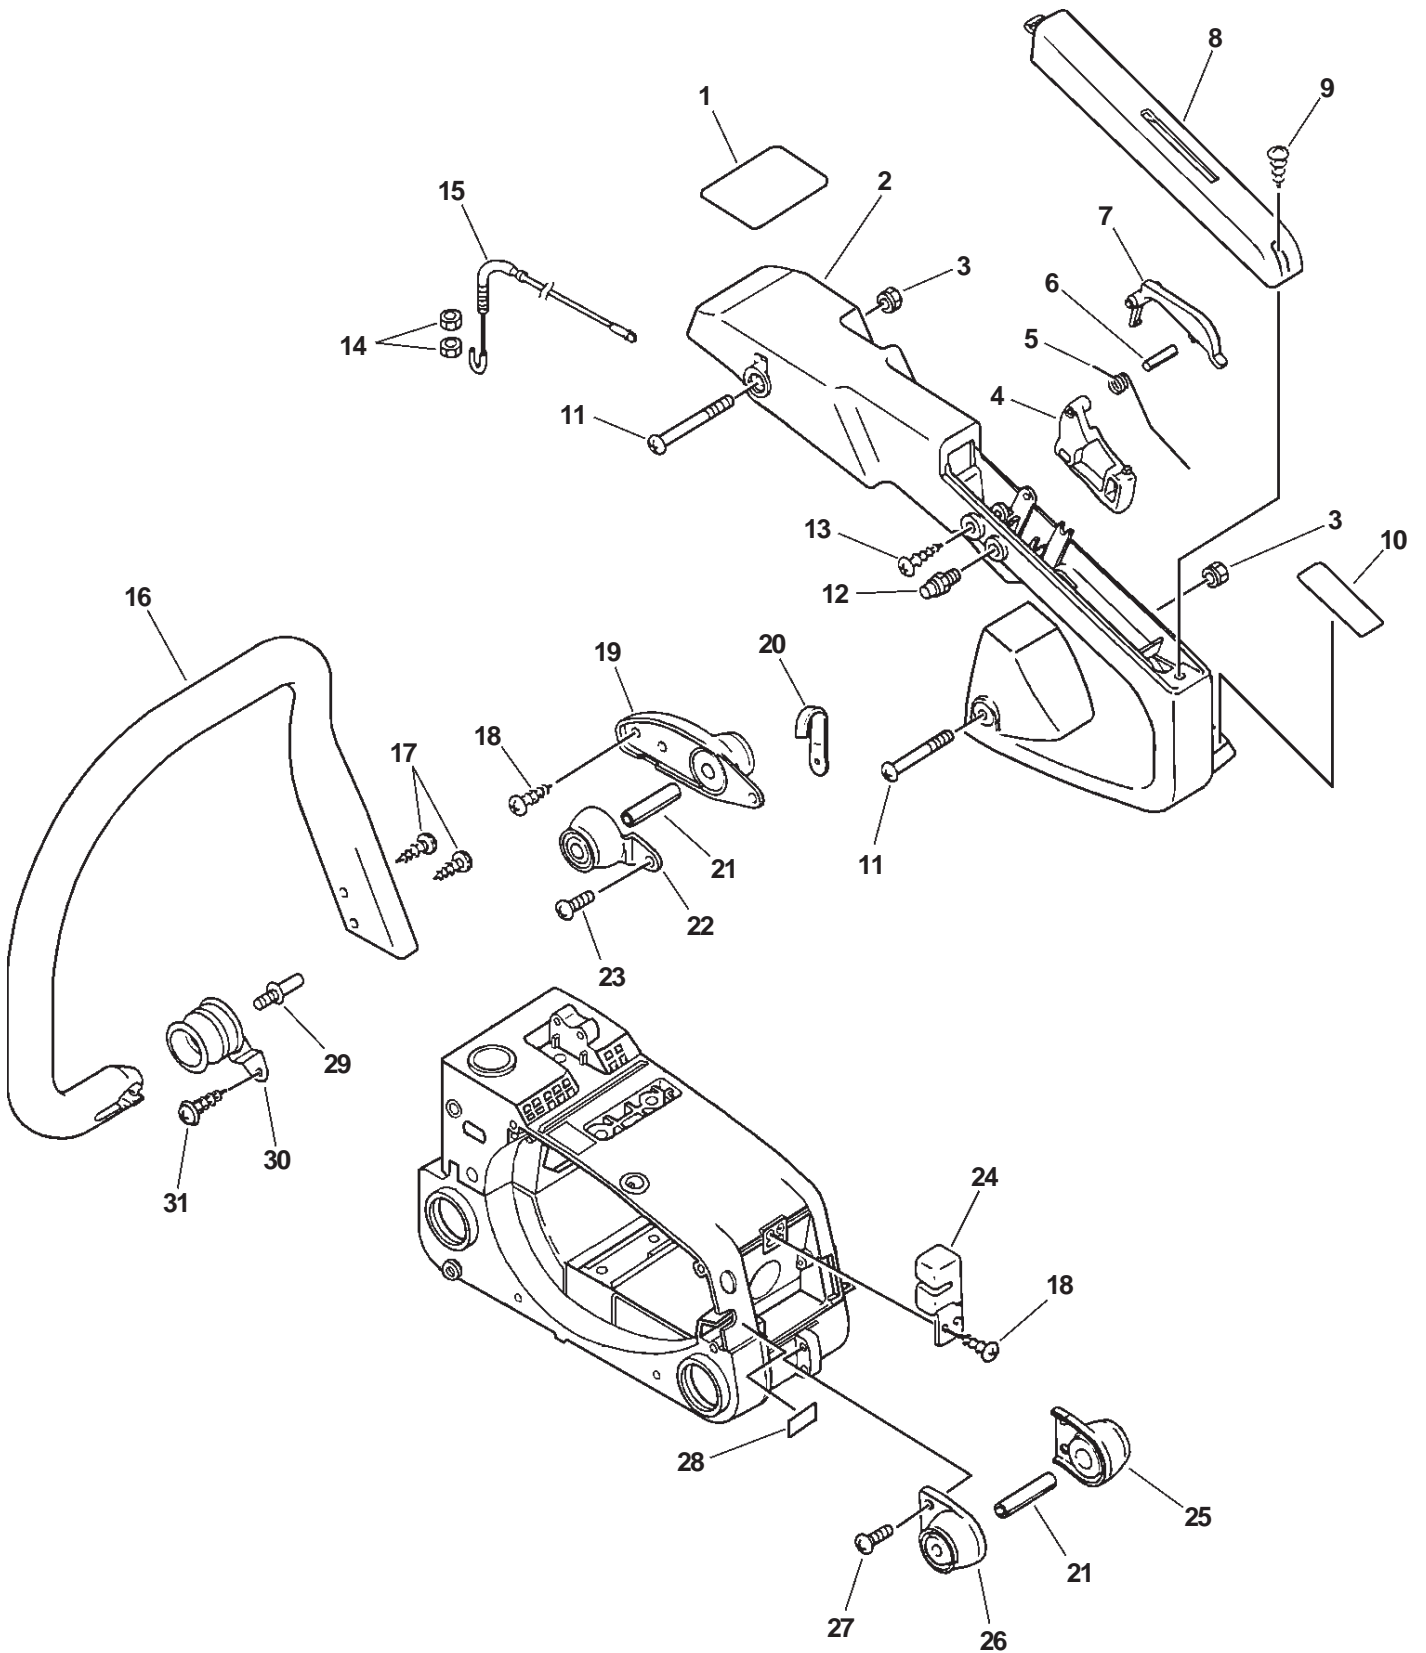

ITEM	PART NUMBER	QTY	DESCRIPTION	REMARKS
1	89019130131	1	LABEL, KICK BACK	
2	35111039431	1	HANDLE, REAR	
3	90051600005	2	FLANGE NUT 5	
4	17801039430	1	CONTROL, THROTTLE	
5	17809139430	1	SPRING, THROTTLE LOCKOUT	
6	90033040200	1	ROLLER 4X19.8	
7	17809039430	1	LOCKOUT, THROTTLE	
8	35115539430	1	COVER, HANDLE	
9	90025604022	1	SCREW 4X22	
10	89022839130	1	LABEL, CAUTION	
11	90023805057	2	SCREW 5X57	
12	17830237930	1	LATCH, THROTTLE	
13	90025304025	1	SCREW 4X25	
14	90050200006	2	NUT 6	
15	17800139430	1	WIRE, THROTTLE	
16	35161039430	1	HANDLE, FRONT	
17	90025305020	2	SCREW 5X20	
18	90025304014	4	SCREW 4X14	
19	10091039430	1	CUSHION - UPPER	
20	15911318430	1	CLIP	
21	10092439430	2	COLLAR 5	
22	10091739431	1	CUSHION - UPPER	
23	90023804010	1	SCREW 4X10	
24	10092139430	1	CUSHION	
25	35162139430	1	CUSHION - LOWER	
26	35162439430	1	CUSHION - LOWER	
27	90023804014	2	SCREW 4X14	
28	89015737330	1	LABEL, SWITCH	
29	10091533930	1	SCREW	
30	10091035630	1	CUSHION	
31	90025604016	1	SCREW 4X16