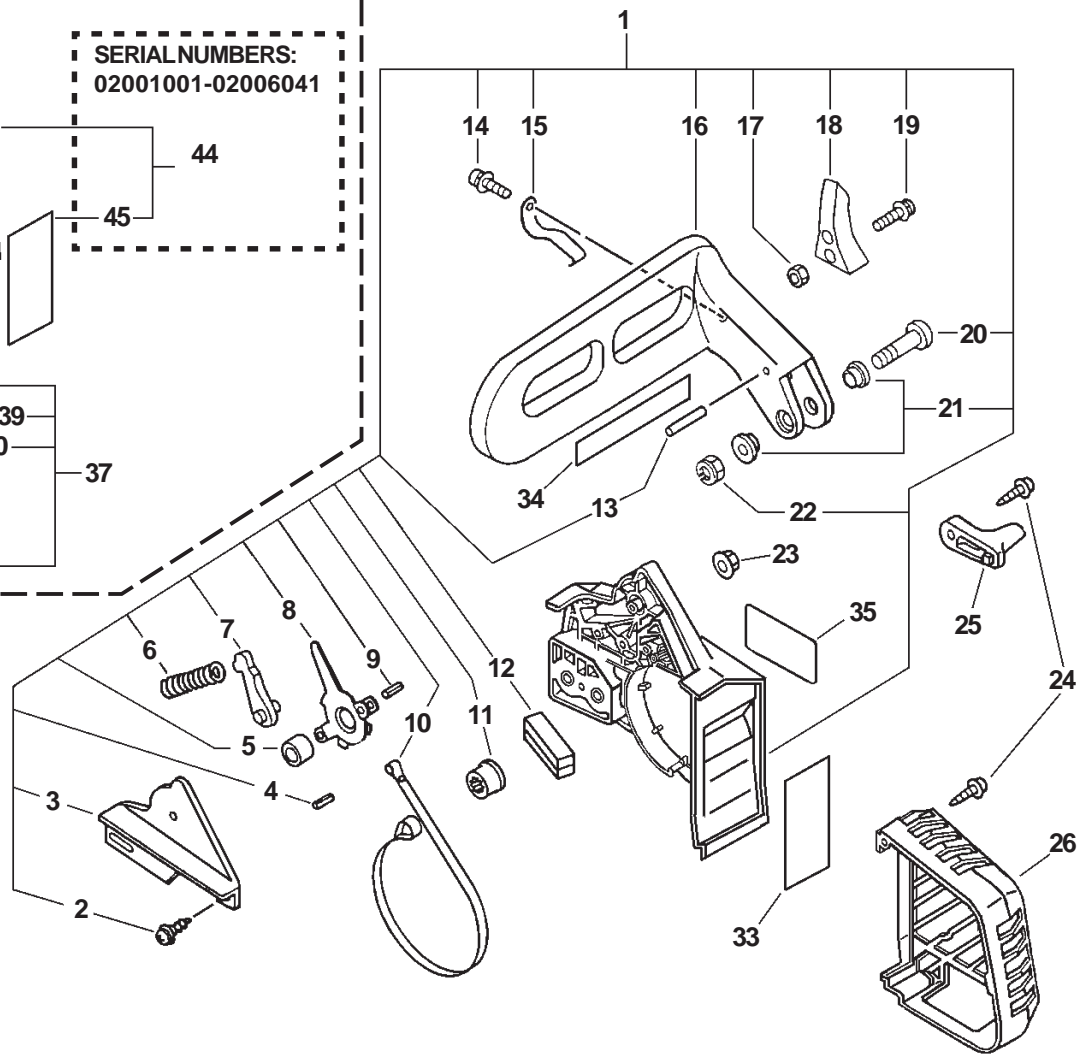

SERIAL NUMBERS: 02001001-02006473

ITEM	PART NUMBER	QTY	DESCRIPTION	REMARKS
1	C032000060	1	CHAIN BRAKE ASY	INCLUDES ITEM 2-22
2	90025304012	3	SCREW 4X12	
3	43331039530	1	COVER, BRAKE	
4	90034225012	1	PIN, SPRING 2.5X12	
5	43311635430	1	SPACER 8	
6	43312235430	1	SPRING, BRAKE	
7	43320935430	1	STOPPER, BRAKE	
8	43320835431	1	LEVER, BRAKE	
9	90033040088	1	ROLLER, 4X8.8	
10	43312339530	1	BAND, BRAKE	
11	43314235430	1	ADJUSTER, BRAKE	
12	43331232630	1	COVER, SEAL	
13	90033040238	1	ROLLER, 4X23.8	
14	90025304010	1	SCREW 4X10	
15	43311439130	1	SPRING	
16	43314739430	1	LEVER, BRAKE	
17	90050000004	2	NUT 4	
18	43317139130	1	WEIGHT, BRAKE	
19	90023804020	2	SCREW 4X20	
20	9131805032	1	SCREW 5X32	
21	43316739130	2	SPACER	
22	90056000005	1	LOCKNUT	
23	43301903933	2	FLANGE NUT 6	
24	90025305020	3	SCREW 5X20	
25	43302635430	1	CATCHER, CHAIN	
26	A320000030	1	COVER, MUFFLER	
27	917045	1	CHAIN, SAW 91VG-45E	
27	917052	1	CHAIN, SAW 91VG-52E	
27	917057	1	CHAIN, SAW 91VG-57E	
28	90025304010	1	SCREW 4X10	
29	43301239131	1	PLATE, GUIDE	
30	122374501	1	BAR, GUIDE - 12" INTENZ	
30	142375201	1	BAR, GUIDE - 14" INTENZ	
30	162375701	1	BAR, GUIDE - 16" INTENZ	
31	120374501	1	BAR, GUIDE - 12" STANDARD	
31	140375201	1	BAR, GUIDE - 14" STANDARD	
31	160375701	1	BAR, GUIDE - 16" STANDARD	
32	2894901	1	KICK GUARD KIT	
33	V341000000	1	DEFLECTOR, HEAT	
34	89019239531	1	LABEL, BAR & CHAIN - MODELS WITH INTENZ GUIDE BAR	
34	X524000790	1	LABEL, BAR & CHAIN - MODELS WITH STANDARD GUIDE BAR	
35	X503001490	1	LABEL, MODEL -- CS-346	
36	89541039130	1	WRENCH, W/SCREWDRIVER	
<i>PARTS REQUIRED TO OPERATE WITH ITEM 31: STANDARD GUIDE BAR -- ITEMS 37-45</i>				
37	90102	1	SIDE ADJUSTER KIT	INCLUDES ITEMS 38-43
38	V651000001	1	GEAR, BEVEL	
39	V651000011	1	GEAR, BEVEL	
40	V355000140	1	COLLAR	
41	90025304012	1	SCREW 4X12	
42	C309000030	1	TENSIONER, CHAIN	
43	V203000041	1	BOLT 5	
<i>SERIAL NUMBERS: 02001001-02006041</i>				
44	C300000041	1	GUARD, SPROCKET	INCLUDES ITEM 45
45	V341000000	1	DEFLECTOR, HEAT	