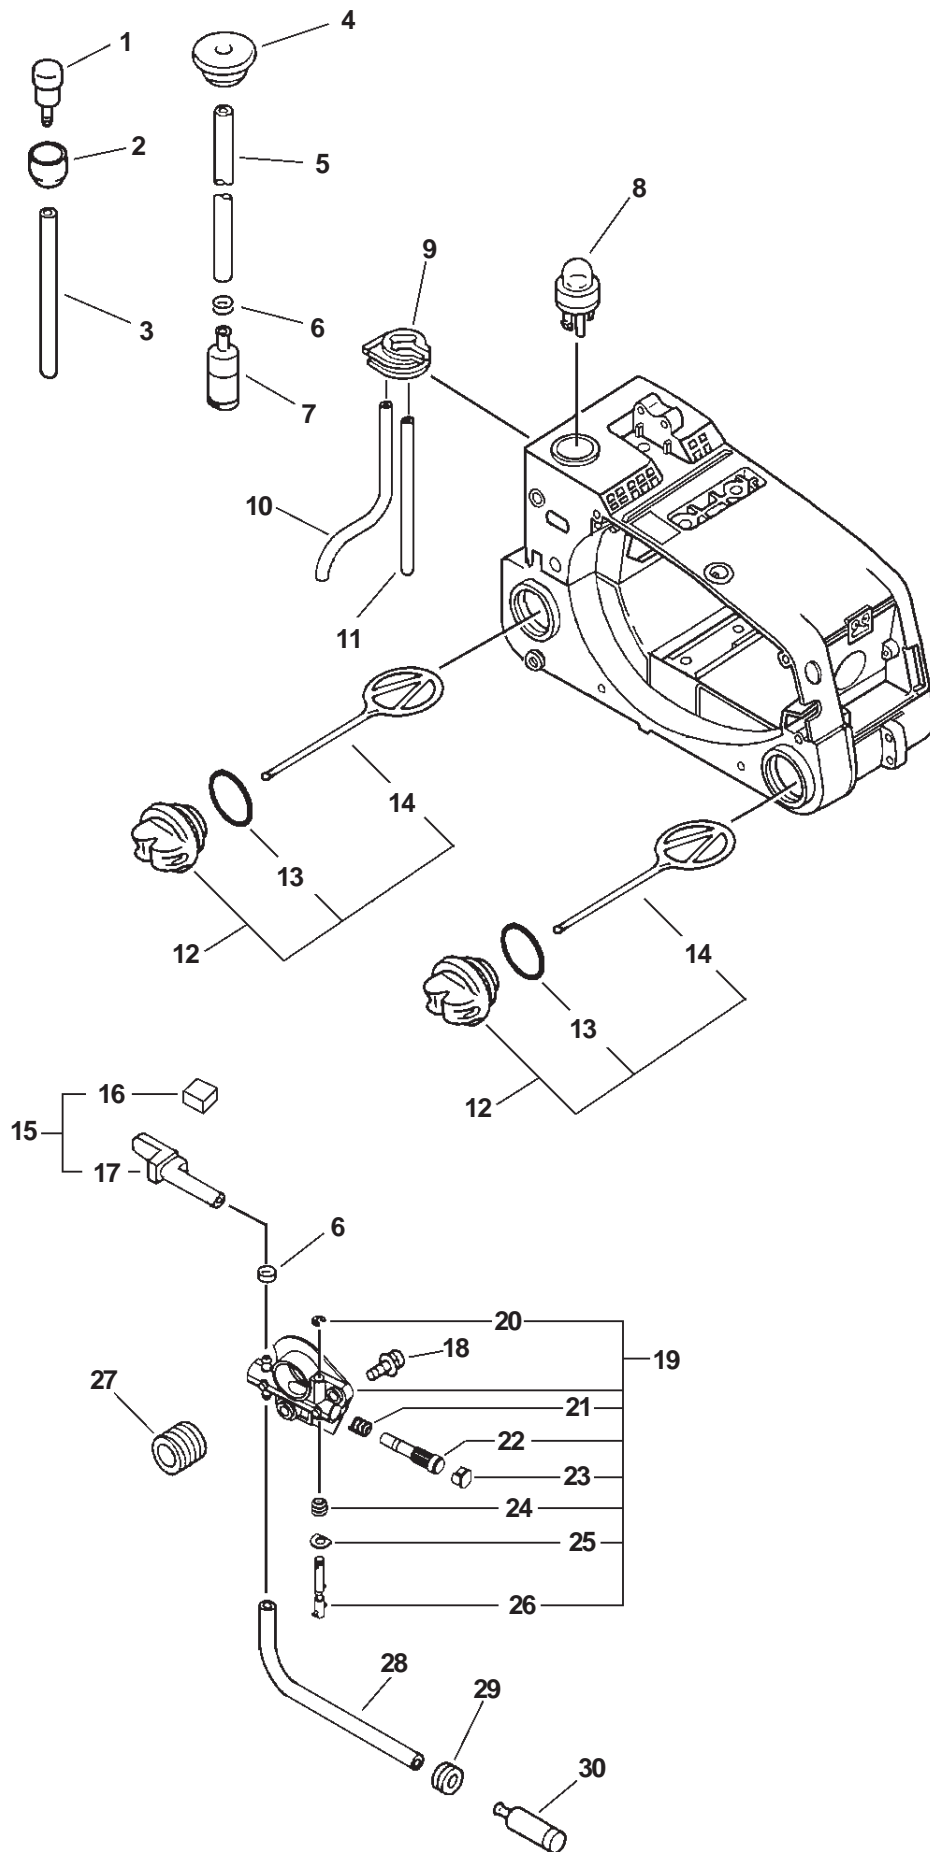

ITEM	PART NUMBER	QTY	DESCRIPTION	REMARKS
1	13130056430	1	VALVE, CHECK	
2	13132839130	1	COVER, VENT	
3	13201004920	1	PIPE, FUEL 3X5X150mm	BULK OPTION: 90014
4	13211539130	1	GROMMET, FUEL	
5	13201239130	1	PIPE, 3X6X160mm	BULK OPTION: 90015
6	13201326630	2	CLIP	
7	13120514930	1	STRAINER, FUEL	
8	12318139130	1	PUMP, PRIMER	
9	13275839130	1	BRACKET, PUMP	
10	13271639130	1	PIPE, 2X4X42mm	BULK OPTION: 90018
11	13131239130	1	PIPE, 3X5X70mm	BULK OPTION: 90014
12	43600139231	2	TANK CAP ASY	INCLUDES ITEMS 13 - 14
13	90072100025	2	O-RING 25	
14	13105119830	2	LINK	
15	43720139131	1	PIPE KIT, OIL	INCLUDES ITEMS 16 - 17
16	43724439130	1	PAD, FORM	
17	43721139133	1	PIPE	
18	90023505012	2	SCREW 5X12	
19	43700239130	1	AUTO-OILER ASY	INCLUDES ITEMS 20-26
20	12312715030	1	RING	
21	43701938330	1	SPRING	
22	43702437330	1	PLUNGER	
23	43706237330	1	CAP, OIL PUMP	
24	43701537330	1	SPRING	
25	43702937330	1	WASHER	
26	43701639130	1	NEEDLE, ADJUST	
27	43706338330	1	GEAR, WORM	
28	V471000110	1	PIPE, 3X6X115mm	BULK OPTION: 90015
29	V137000010	1	GROMMET, FUEL	
30	43620502832	1	STRAINER, OIL