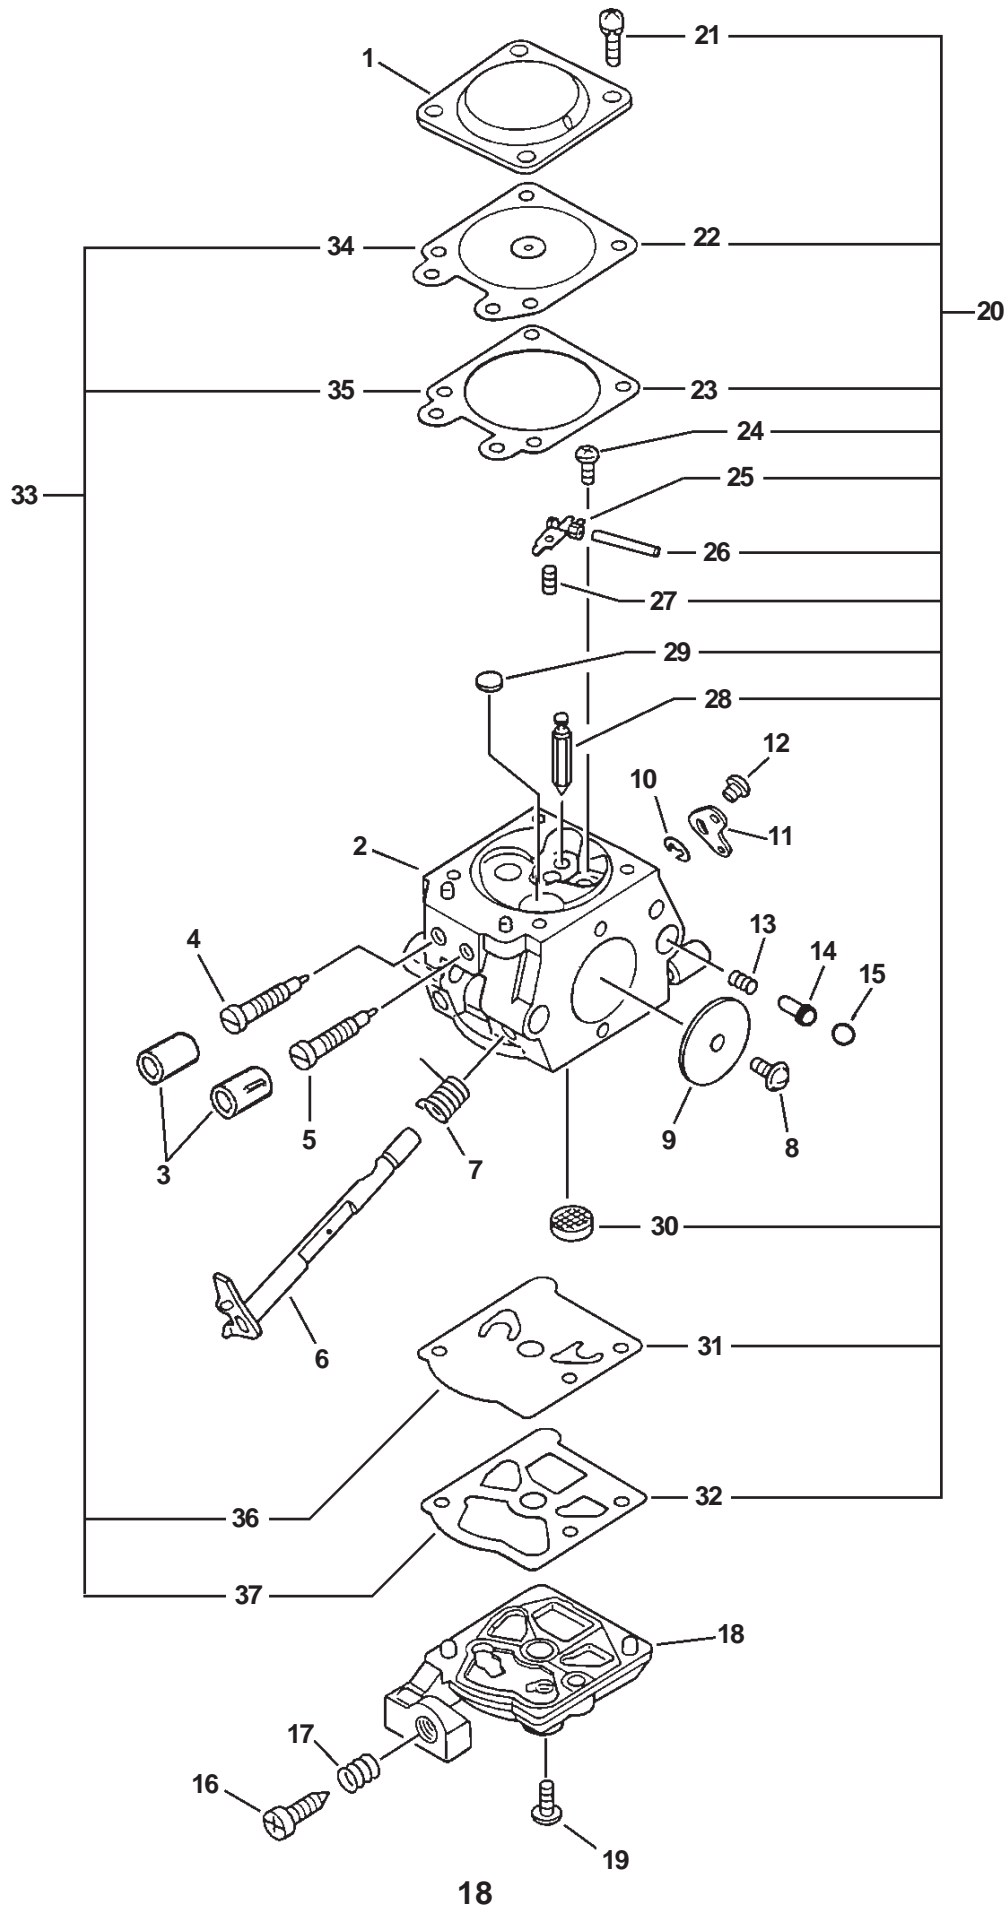

ITEM	PART NUMBER	QTY	DESCRIPTION	REMARKS
	A021000230	1	CARBURETOR--WT-589	
1	12314203930	1	COVER, METERING DIAPHRAGM	
2	-----	1	BODY, CARBURETOR	NOT AVAILABLE SEPARATELY
3	P003000010	2	CAP, MIXTURE LIMITER	
4	12312043131	1	NEEDLE - HIGH SPEED	
5	12311839231	1	NEEDLE - LOW SPEED	
6	12311739530	1	SHAFT, THROTTLE	
7	12311347530	1	SPRING, THROTTLE RETURN	
8	12311438830	1	SCREW, THROTTLE VALVE	
9	12311605230	1	VALVE, THROTTLE	
10	12312715030	1	CLIP, THROTTLE SHAFT	
11	12315039230	1	LEVER, THROTTLE	
12	12311403930	1	SCREW, THROTTLE LEVER	
13	12318609660	1	SPRING, START VALVE	
14	12318509660	1	PISTON ASY	
15	12313609660	1	BALL	
16	12313419730	1	SCREW, IDLE ADJUST	
17	12313311130	1	SPRING, IDLE ADJUST	
18	12312409320	1	COVER, FUEL PUMP	
19	12311003930	1	SCREW, PUMP COVER	
20	12310037330	1	REPAIR KIT	INCLUDES ITEMS 21-32
21	12313002960	4	SCREW, METERING DIAPHRAGM COVER	
22	-----	1	DIAPHRAGM, METERING	
23	-----	1	GASKET, METERING DIAPHRAGM	
24	-----	1	SCREW, METERING LEVER PIN	
25	-----	1	LEVER, METERING	
26	-----	1	PIN, METERING LEVER	
27	-----	1	SPRING, METERING LEVER	
28	-----	1	VALVE, INLET NEEDLE	
29	-----	1	PLUG, WELCH	
30	-----	1	SCREEN, INLET	
31	-----	1	DIAPHRAGM, FUEL PUMP	
32	-----	1	GASKET, FUEL PUMP	
33	12310105960	1	DIAPHRAGM/GASKET KIT	INCLUDES ITEMS 34-37
34	-----	1	DIAPHRAGM, METERING	
35	-----	1	GASKET, METERING DIAPHRAGM	
36	-----	1	DIAPHRAGM, FUEL PUMP	
37	-----	1	GASKET, FUEL PUMP