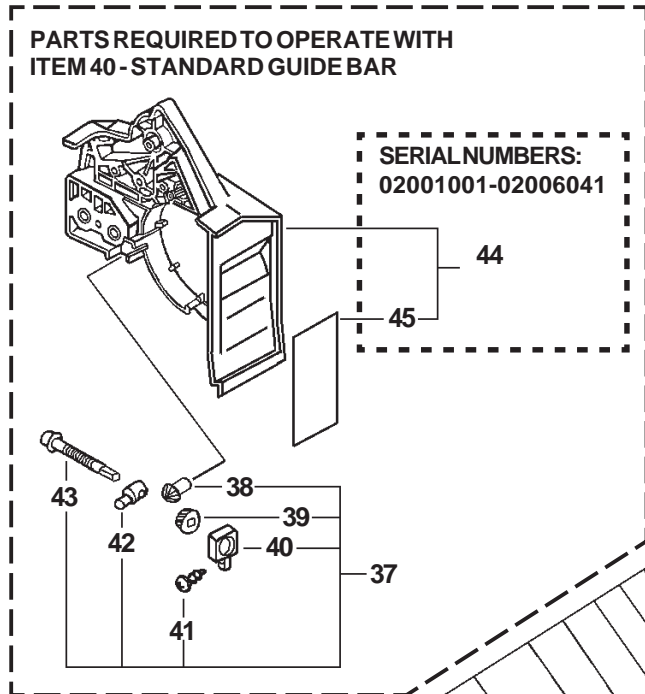

SERIAL NUMBERS: 02001001-02006473

ITEM	PART NUMBER	QTY	DESCRIPTION	REMARKS
1	C032000060	1	CHAIN BRAKE ASY	INCLUDES ITEM 2-22
2	90025304012	3	SCREW 4X12	
3	43331039530	1	COVER, BRAKE	
4	90034225012	1	PIN, SPRING 2.5X12	
5	43311635430	1	SPACER 8	
6	43312235430	1	SPRING, BRAKE	
7	43320935430	1	STOPPER, BRAKE	
8	43320835431	1	LEVER, BRAKE	
9	90033040088	1	ROLLER, 4X8.8	
10	43312339530	1	BAND, BRAKE	
11	43314235430	1	ADJUSTER, BRAKE	
12	43331232630	1	COVER, SEAL	
13	90033040238	1	ROLLER, 4X23.8	
14	90025304010	1	SCREW 4X10	
15	43311439130	1	SPRING	
16	43314739430	1	LEVER, BRAKE	
17	90050000004	2	NUT 4	
18	43317139130	1	WEIGHT, BRAKE	
19	90023804020	2	SCREW 4X20	
20	9131805032	1	SCREW 5X32	
21	43316739130	2	SPACER	
22	90056000005	1	LOCKNUT	
23	43301903933	2	FLANGE NUT 6	
24	90025305020	3	SCREW 5X20	
25	43302635430	1	CATCHER, CHAIN	
26	A320000030	1	COVER, MUFFLER	
27	917045	1	CHAIN, SAW 91VG-45E	
27	917052	1	CHAIN, SAW 91VG-52E	
27	917057	1	CHAIN, SAW 91VG-57E	
28	90025304010	1	SCREW 4X10	
29	43301239131	1	PLATE, GUIDE	
30	122374501	1	BAR, GUIDE - 12" INTENZ	
30	142375201	1	BAR, GUIDE - 14" INTENZ	
30	162375701	1	BAR, GUIDE - 16" INTENZ	
31	120374501	1	BAR, GUIDE - 12" STANDARD	
31	140375201	1	BAR, GUIDE - 14" STANDARD	
31	160375701	1	BAR, GUIDE - 16" STANDARD	
32	2894901	1	KICK GUARD KIT	
33	V341000000	1	DEFLECTOR, HEAT	
34	89019239531	1	LABEL, BAR & CHAIN - MODELS WITH INTENZ GUIDE BAR	
34	X524000790	1	LABEL, BAR & CHAIN - MODELS WITH STANDARD GUIDE BAR	
35	X503001490	1	LABEL, MODEL -- CS-346	
36	89541039130	1	WRENCH, W/SCREWDRIVER	
<i>PARTS REQUIRED TO OPERATE WITH ITEM 31: STANDARD GUIDE BAR -- ITEMS 37-45</i>				
37	90102	1	SIDE ADJUSTER KIT	INCLUDES ITEMS 38-43
38	V651000001	1	GEAR, BEVEL	
39	V651000011	1	GEAR, BEVEL	
40	V355000140	1	COLLAR	
41	90025304012	1	SCREW 4X12	
42	C309000030	1	TENSIONER, CHAIN	
43	V203000041	1	BOLT 5	
<i>SERIAL NUMBERS: 02001001-02006041</i>				
44	C300000041	1	GUARD, SPROCKET	INCLUDES ITEM 45
45	V341000000	1	DEFLECTOR, HEAT