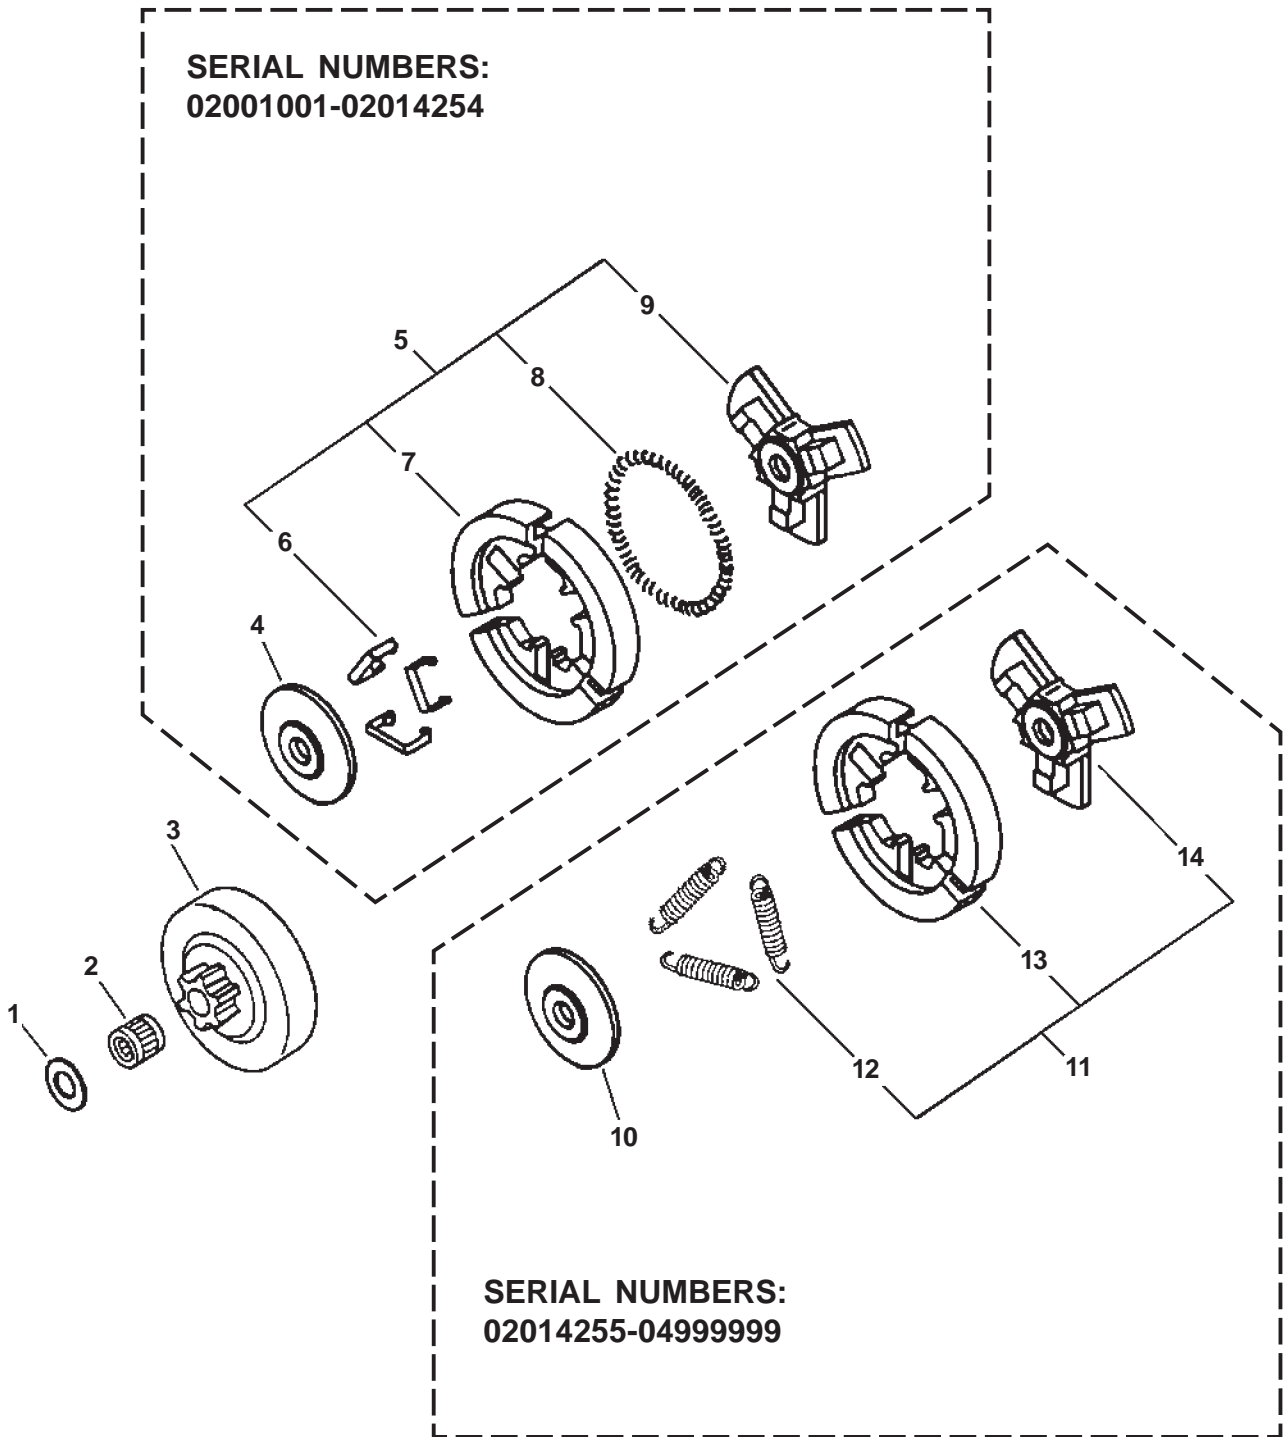

ITEM	PART NUMBER	QTY	DESCRIPTION	REMARKS
1	17501439130	1	WASHER, CLUTCH	
2	17501235630	1	BEARING, NEEDLE	
3	17500539132	1	DRUM, CLUTCH	
<u>SERIAL NUMBERS: 02001001-02014254</u>				
4	17501939430	1	PLATE, CLUTCH	
5	A056000010	1	CLUTCH ASY	INCLUDES ITEM 6-9
6	17502259530	3	CLIP, SPRING	
7	P021000270	1	CLUTCH SHOE SET	
8	17501839430	1	SPRING, CLUTCH	
9	A552000000	1	HUB, CLUTCH	
<u>SERIAL NUMBERS: 02014255-04999999</u>				
10	A551000010	1	PLATE, CLUTCH	
11	A056000070	1	CLUTCH ASY	INCLUDES ITEM 12-14
12	V451000470	3	SPRING, CLUTCH	
13	P021005810	1	CLUTCH SHOE SET	
14	A552000020	1	HUB, CLUTCH