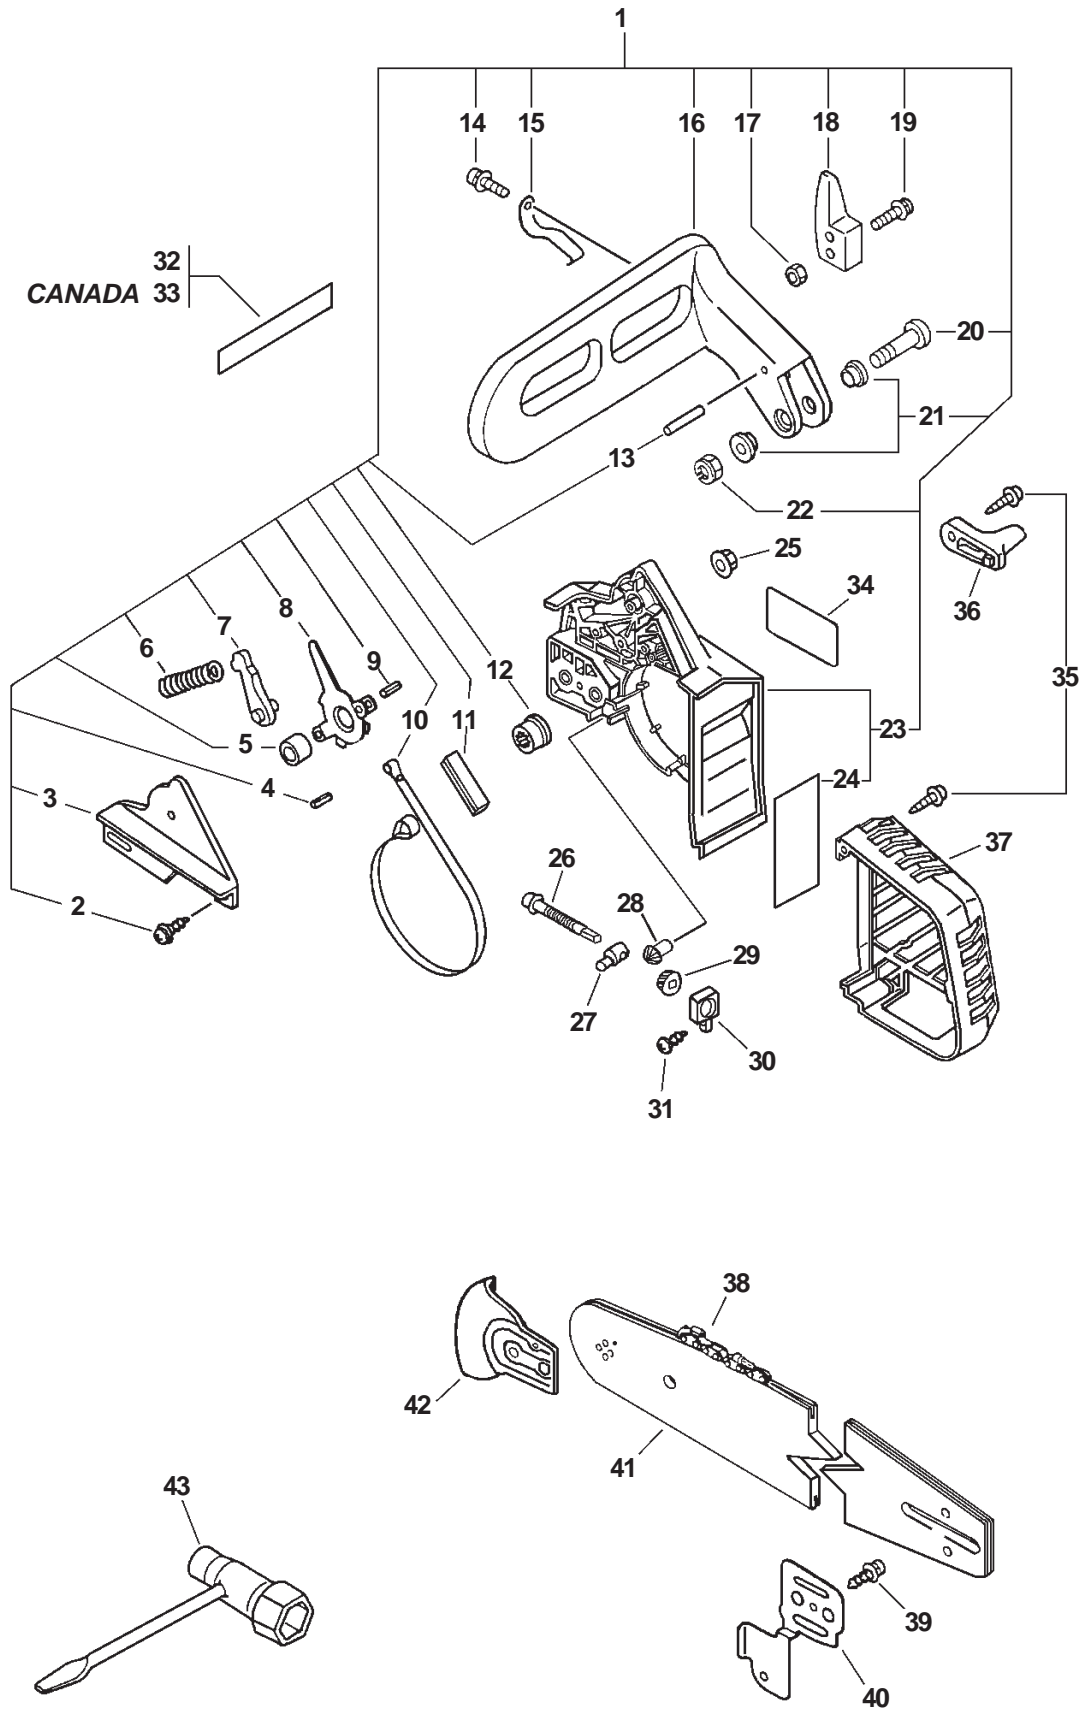

SERIAL NUMBERS: 02006474-04999999

ITEM	PART NUMBER	QTY	DESCRIPTION	REMARKS
1	C032000051	1	CHAIN BRAKE ASY	INCLUDES ITEM 2-24
2	90025304012	3	SCREW 4X12	
3	43331039530	1	COVER, BRAKE	
4	90034225012	1	PIN, SPRING 2.5X12	
5	43311635430	1	SPACER 8	
6	43312235430	1	SPRING, BRAKE	
7	43320935430	1	STOPPER, BRAKE	
8	43320835431	1	CONNECTOR, BRAKE	
9	90033040088	1	ROLLER, 4X8.8	
10	43312339530	1	BAND, BRAKE	
11	43331232630	1	COVER, SEAL	
12	43314235430	1	ADJUSTER, BRAKE	
13	90033040238	1	ROLLER, 4X23.8	
14	90025304012	1	SCREW 4X12	
15	43311439130	1	SPRING	
16	43314739131	1	LEVER, BRAKE	
17	90050000004	2	NUT 4	
18	43317139630	1	WEIGHT, BRAKE	
19	90023804022	2	SCREW 4X22	
20	9131805032	1	SCREW 5X32	
21	43316739130	2	SPACER	
22	90056000005	1	LOCKNUT	
23	C300000041	1	GUARD, SPROCKET	INCLUDES ITEM 24
24	V341000000	1	DEFLECTOR, HEAT	
25	43301903933	2	FLANGE NUT 6	
26	V203000041	1	BOLT 5	
27	C309000030	1	TENSIONER, CHAIN	
28	V651000001	1	GEAR, BEVEL	
29	V651000011	1	GEAR, BEVEL	
30	V355000140	1	COLLAR	
31	90025304012	1	SCREW 4X12	
32	X524000790	1	LABEL, BAR & CHAIN	
33	X524000810	1	LABEL, BAR & CHAIN	CANADA MODELS
34	X503001490	1	LABEL, MODEL -- CS-346	
35	90025305020	3	SCREW 5X20	
36	43302635430	1	CATCHER, CHAIN	
37	A320000031	1	COVER, MUFFLER	
38	917045	1	CHAIN, SAW 91VG-45E	
38	917052	1	CHAIN, SAW 91VG-52E	
38	917057	1	CHAIN, SAW 91VG-57E	
39	90025304010	1	SCREW 4X10	
40	43301239131	1	PLATE, GUIDE	
41	120374501	1	BAR, GUIDE - 12" STANDARD	
41	140375201	1	BAR, GUIDE - 14" STANDARD	
41	160375701	1	BAR, GUIDE - 16" STANDARD	
42	2894901	1	KICK GUARD KIT	
43	89541039130	1	WRENCH W/SCREWDRIVER