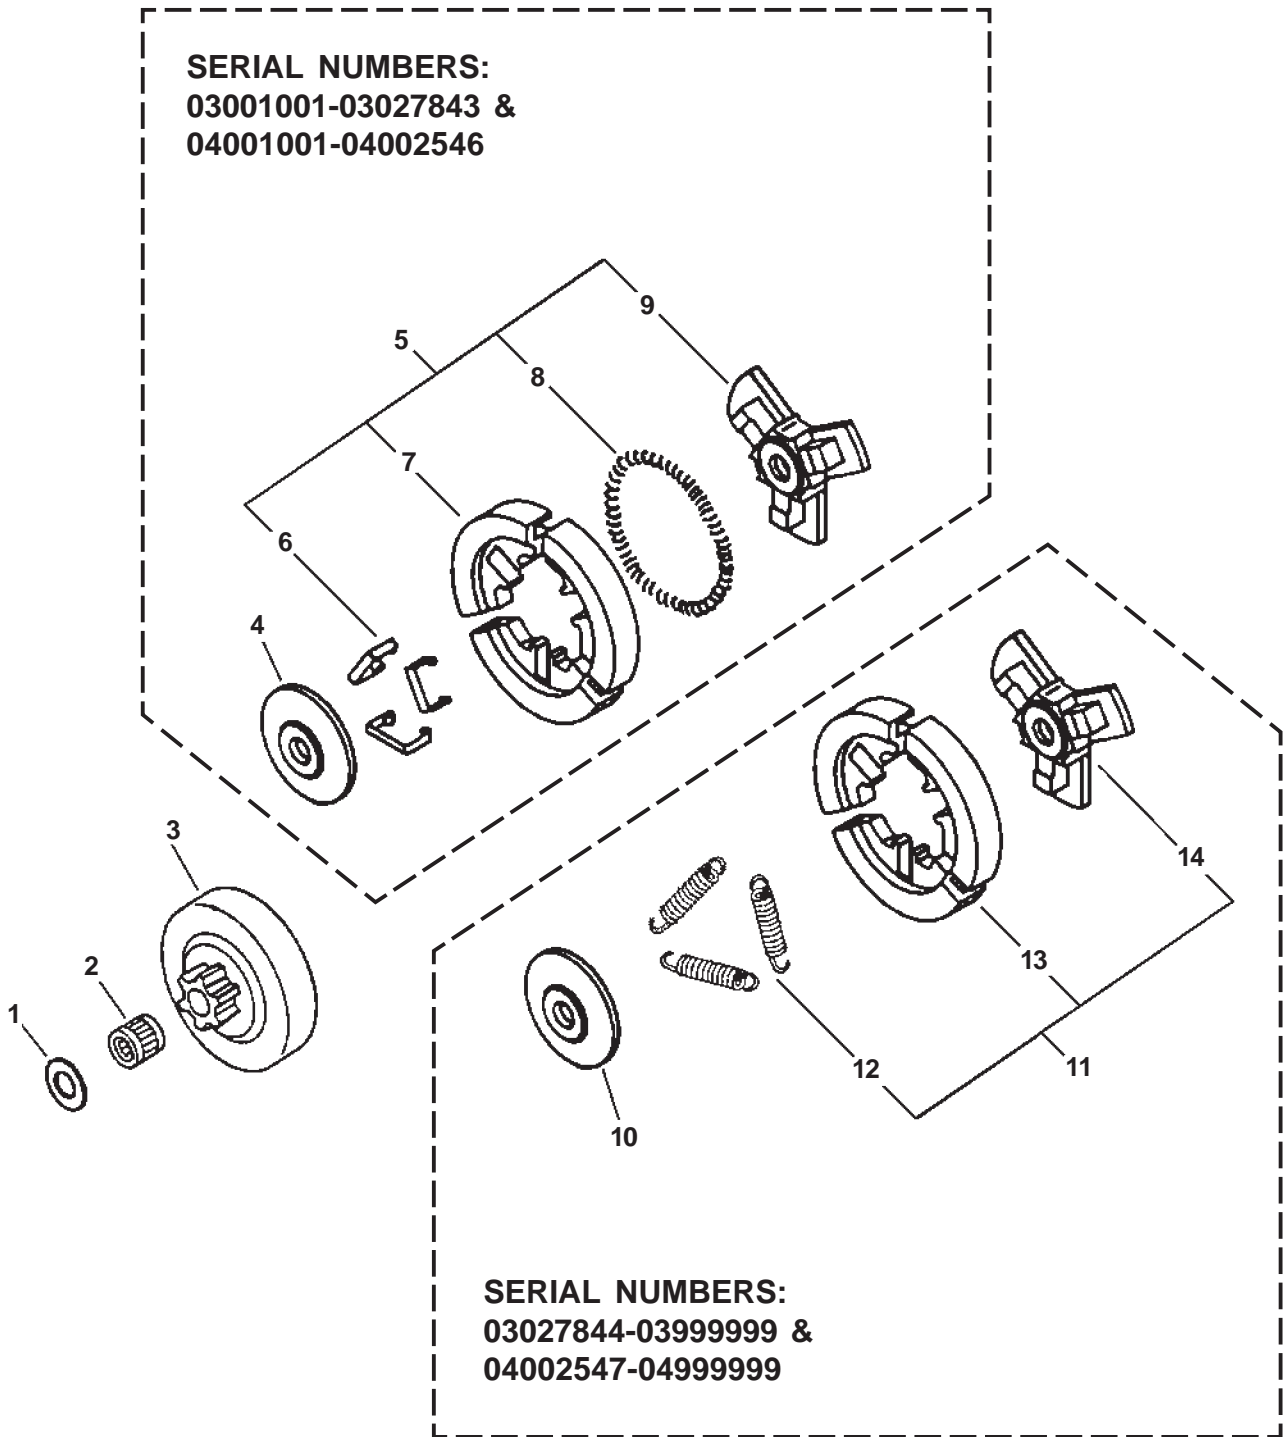

ITEM	PART NUMBER	QTY	DESCRIPTION	REMARKS
1	17501439130	1	WASHER, CLUTCH	
2	17501235630	1	BEARING, NEEDLE	
3	17500539132	1	DRUM, CLUTCH	
<u>SERIAL NUMBERS: 03001001-03027843 & 04001001-04002546</u>				
4	17501939430	1	PLATE, CLUTCH	
5	A056000010	1	CLUTCH ASY	INCLUDES ITEM 6-9
6	17502259530	3	CLIP, SPRING	
7	P021000270	1	CLUTCH SHOE SET	
8	17501839430	1	SPRING, CLUTCH	
9	A552000000	1	HUB, CLUTCH	
<u>SERIAL NUMBERS: 03027844-039999999 & 04002547-049999999</u>				
10	A551000010	1	PLATE, CLUTCH	
11	A056000070	1	CLUTCH ASY	INCLUDES ITEM 12-14
12	V451000470	3	SPRING, CLUTCH	
13	P021005810	1	CLUTCH SHOE SET	
14	A552000020	1	HUB, CLUTCH