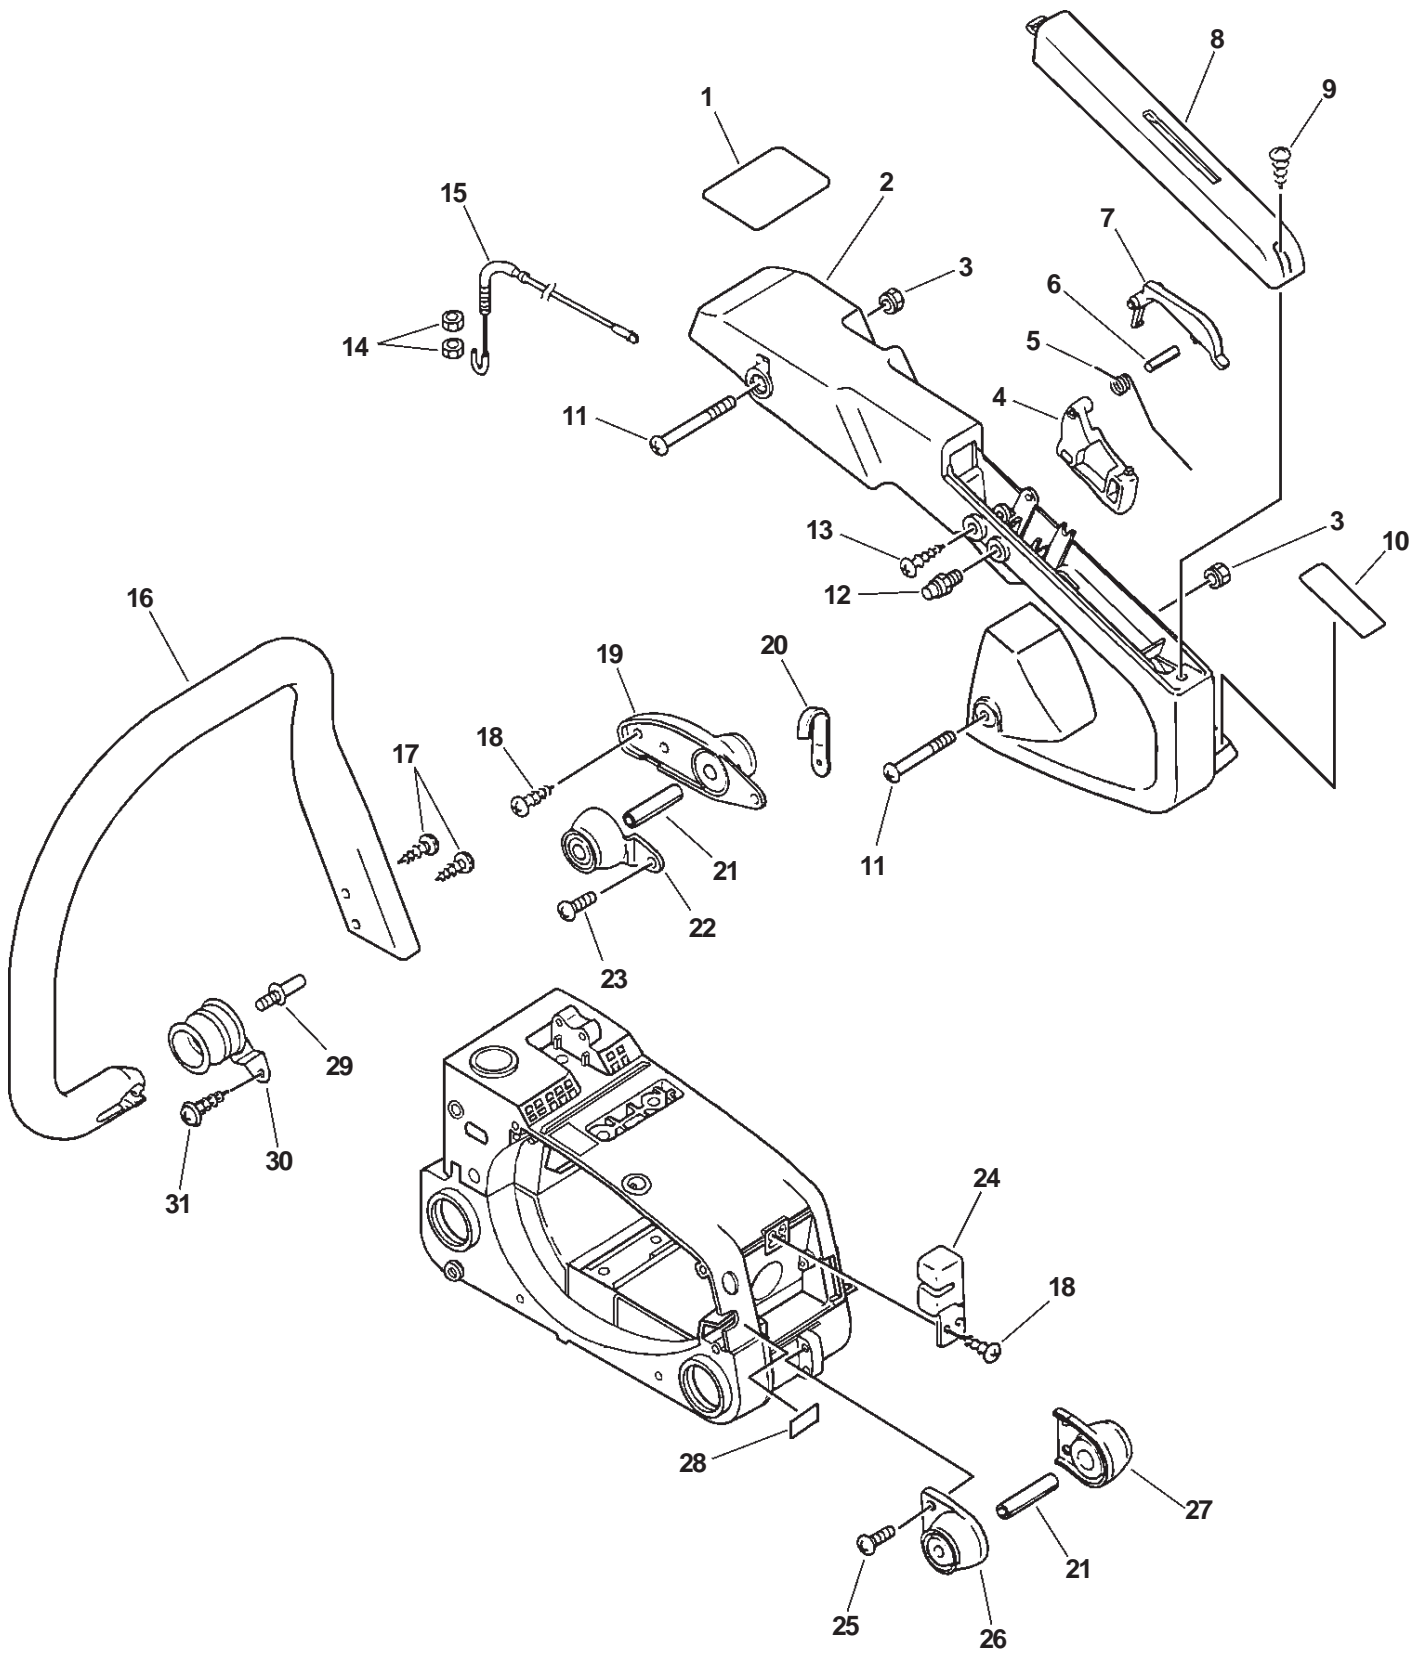

ITEM	PART NUMBER	QTY	DESCRIPTION	REMARKS
1	89019130131	1	LABEL, KICK BACK	
2	35111039431	1	HANDLE, REAR	
3	90051600005	2	FLANGE NUT 5	
4	17801039430	1	CONTROL, THROTTLE	
5	17809139430	1	SPRING, THROTTLE LOCKOUT	
6	90033040200	1	ROLLER, 4X19.8	
7	17809039430	1	LOCKOUT, THROTTLE	
8	35115539430	1	COVER, HANDLE	
9	90025604022	1	SCREW 4X22	
10	89022839131	1	LABEL, CAUTION - SPANISH	
11	90023805057	2	SCREW 5X57	
12	17830237930	1	LATCH, THROTTLE	
13	90025304025	1	SCREW 4X25	
14	90050200006	2	NUT 6	
15	17800139430	1	CABLE, THROTTLE	
16	35161039430	1	HANDLE, FRONT	
17	90025305020	2	SCREW 5X20	
18	90023804014	4	SCREW 4X14	
19	10091039430	1	CUSHION - UPPER	
20	15911318430	1	CLIP	
21	10092439430	2	COLLAR, 5	
22	10091739431	1	CUSHION - UPPER	
23	90023804010	1	SCREW 4X10	
24	10092139430	1	CUSHION	
25	90025304014	2	SCREW 4X14	
26	35162139430	1	CUSHION - LOWER	
27	35162439430	1	CUSHION - LOWER	
28	89015737330	1	LABEL, SWITCH	
29	10091533930	1	SCREW	
30	10091035630	1	CUSHION	
31	90025604016	1	SCREW 4X16