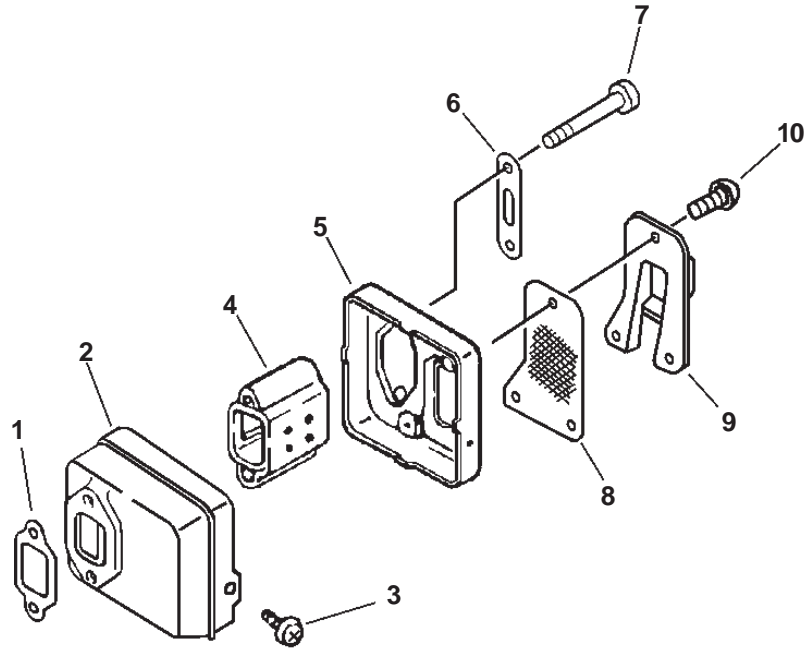

ITEM	PART NUMBER	QTY	DESCRIPTION	REMARKS
1	14551013931	1	GASKET, EXHAUST	
2	14585813931	1	MUFFLER	
3	90025004008	1	SCREW 4X8	
4	14585913930	1	SILENCER	
5	14586135530	1	LID, MUFFLER	
6	14564213930	1	PLATE, EYE	
7	10102313930	2	FLANGE BOLT	
8	14586213931	1	SCREEN, MUFFLER	
9	14587635530	1	GUIDE, EXHAUST	
10	90025004008	3	SCREW 4X8	
11	13030239134	1	CLEANER LID ASY	INCLUDES ITEMS 12-13
12	13040613932	1	BOLT ASY	INCLUDES ITEMS 13
13	90070000004	1	E-RING 4	
14	13031039131	1	FILTER, AIR	
15	90023805045	2	SCREW 5X45	
16	12901139130	1	PLATE, PREVENT	
17	17851039230	1	ROD, CHOKE	
18	17851539130	1	SHUTTER, CHOKE	
19	17851603930	2	WASHER	
20	A021000230	1	CARBURETOR -- WT-589	
21	V103000021	1	GASKET, INTAKE	
22	90025005018	2	SCREW 5X18	
23	P021004590	1	INSULATOR KIT	
24	V103000120	1	GASKET, INTAKE	
25	13001239130	1	SEAL