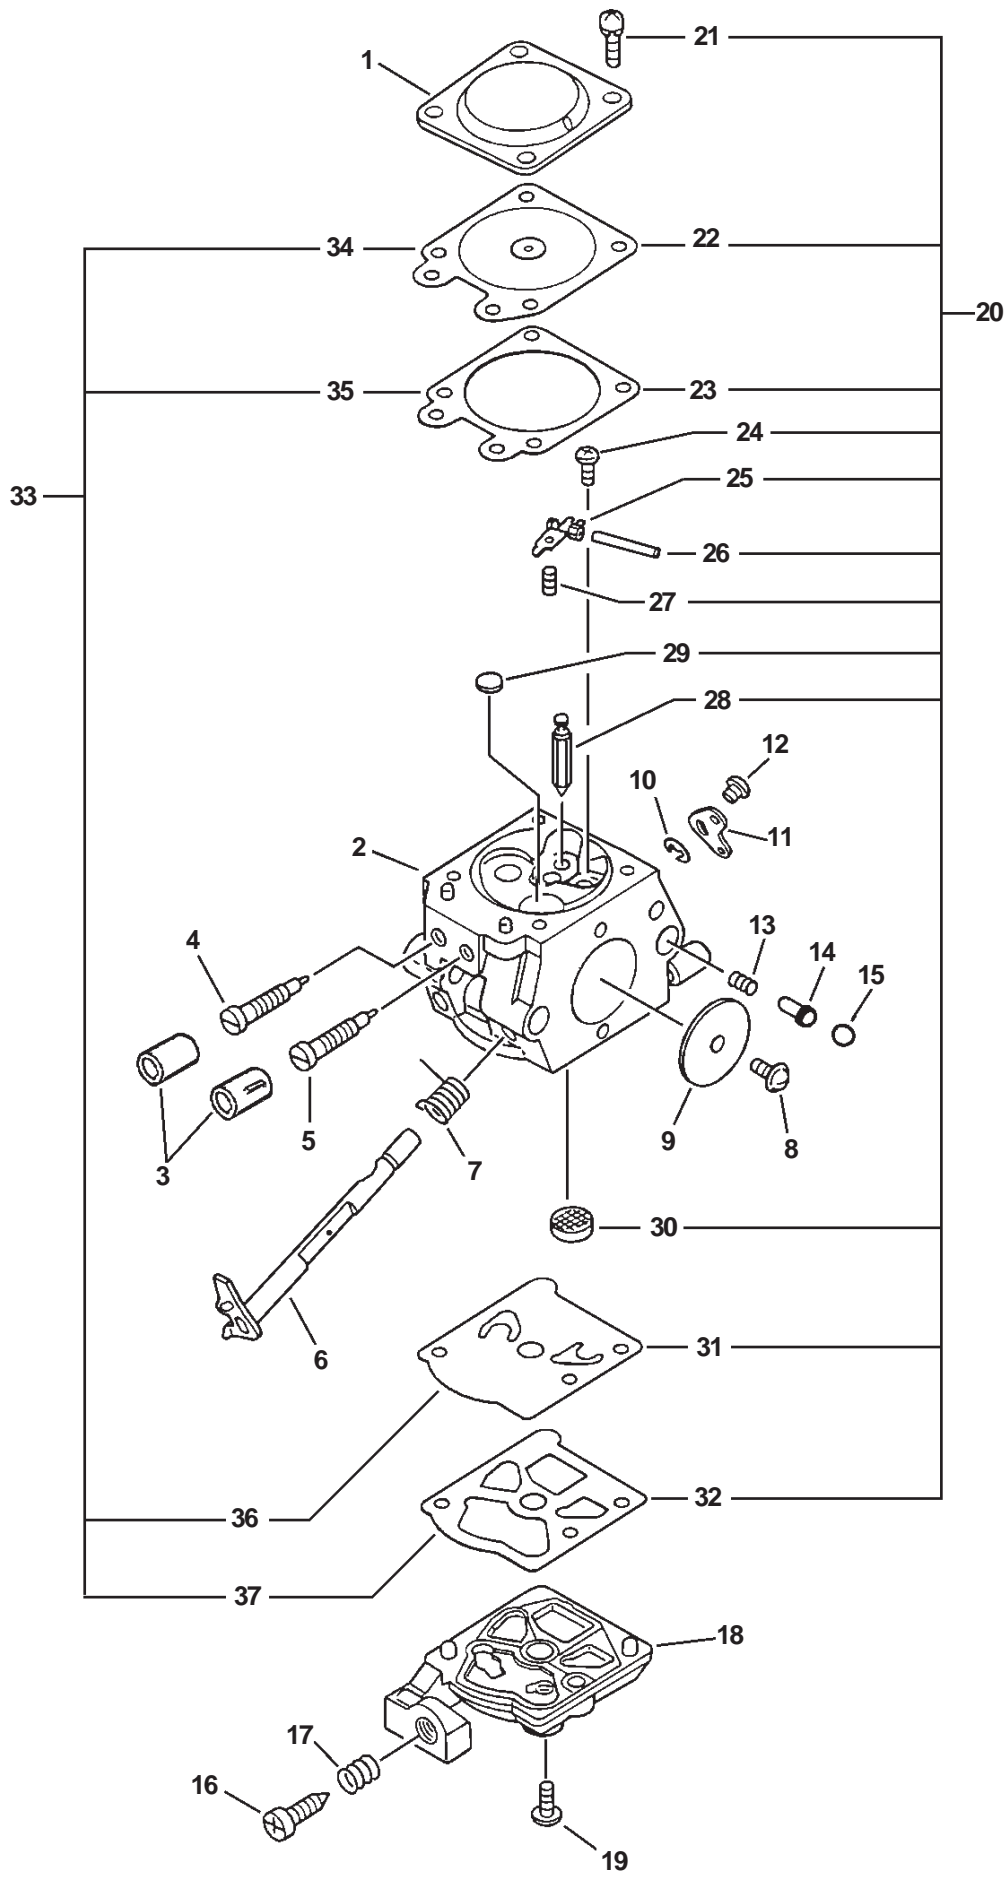

ITEM	PART NUMBER	QTY	DESCRIPTION	REMARKS
	A021000230	1	CARBURETOR--WT-589	
1	12314203930	1	COVER, METERING DIAPHRAGM	
2	-----	1	BODY, CARBURETOR	NOT AVAILABLE SEPARATELY
3	P003000010	2	CAP, MIXTURE LIMITER	
4	12312043131	1	NEEDLE - HIGH SPEED	
5	12311839231	1	NEEDLE - LOW SPEED	
6	12311739530	1	SHAFT, THROTTLE	
7	12311347530	1	SPRING, THROTTLE RETURN	
8	12311438830	1	SCREW, THROTTLE VALVE	
9	12311605230	1	VALVE, THROTTLE	
10	12312715030	1	CLIP, THROTTLE SHAFT	
11	12315039230	1	LEVER, THROTTLE	
12	12311403930	1	SCREW, THROTTLE LEVER	
13	12318609660	1	SPRING, START VALVE	
14	12318509660	1	PISTON ASY	
15	12313609660	1	BALL	
16	12313419730	1	SCREW, IDLE ADJUST	
17	12313311130	1	SPRING, IDLE ADJUST	
18	12312409320	1	COVER, FUEL PUMP	
19	12311003930	1	SCREW, PUMP COVER	
20	12310037330	1	REPAIR KIT	INCLUDES ITEMS 21-32
21	12313002960	4	SCREW, METERING DIAPHRAGM COVER	
22	-----	1	DIAPHRAGM, METERING	
23	-----	1	GASKET, METERING DIAPHRAGM	
24	-----	1	SCREW, METERING LEVER PIN	
25	-----	1	LEVER, METERING	
26	-----	1	PIN, METERING LEVER	
27	-----	1	SPRING, METERING LEVER	
28	-----	1	VALVE, INLET NEEDLE	
29	-----	1	PLUG, WELCH	
30	-----	1	SCREEN, INLET	
31	-----	1	DIAPHRAGM, FUEL PUMP	
32	-----	1	GASKET, FUEL PUMP	
33	12310105960	1	DIAPHRAGM/GASKET KIT	INCLUDES ITEMS 34-37
34	-----	1	DIAPHRAGM, METERING	
35	-----	1	GASKET, METERING DIAPHRAGM	
36	-----	1	DIAPHRAGM, FUEL PUMP	
37	-----	1	GASKET, FUEL PUMP