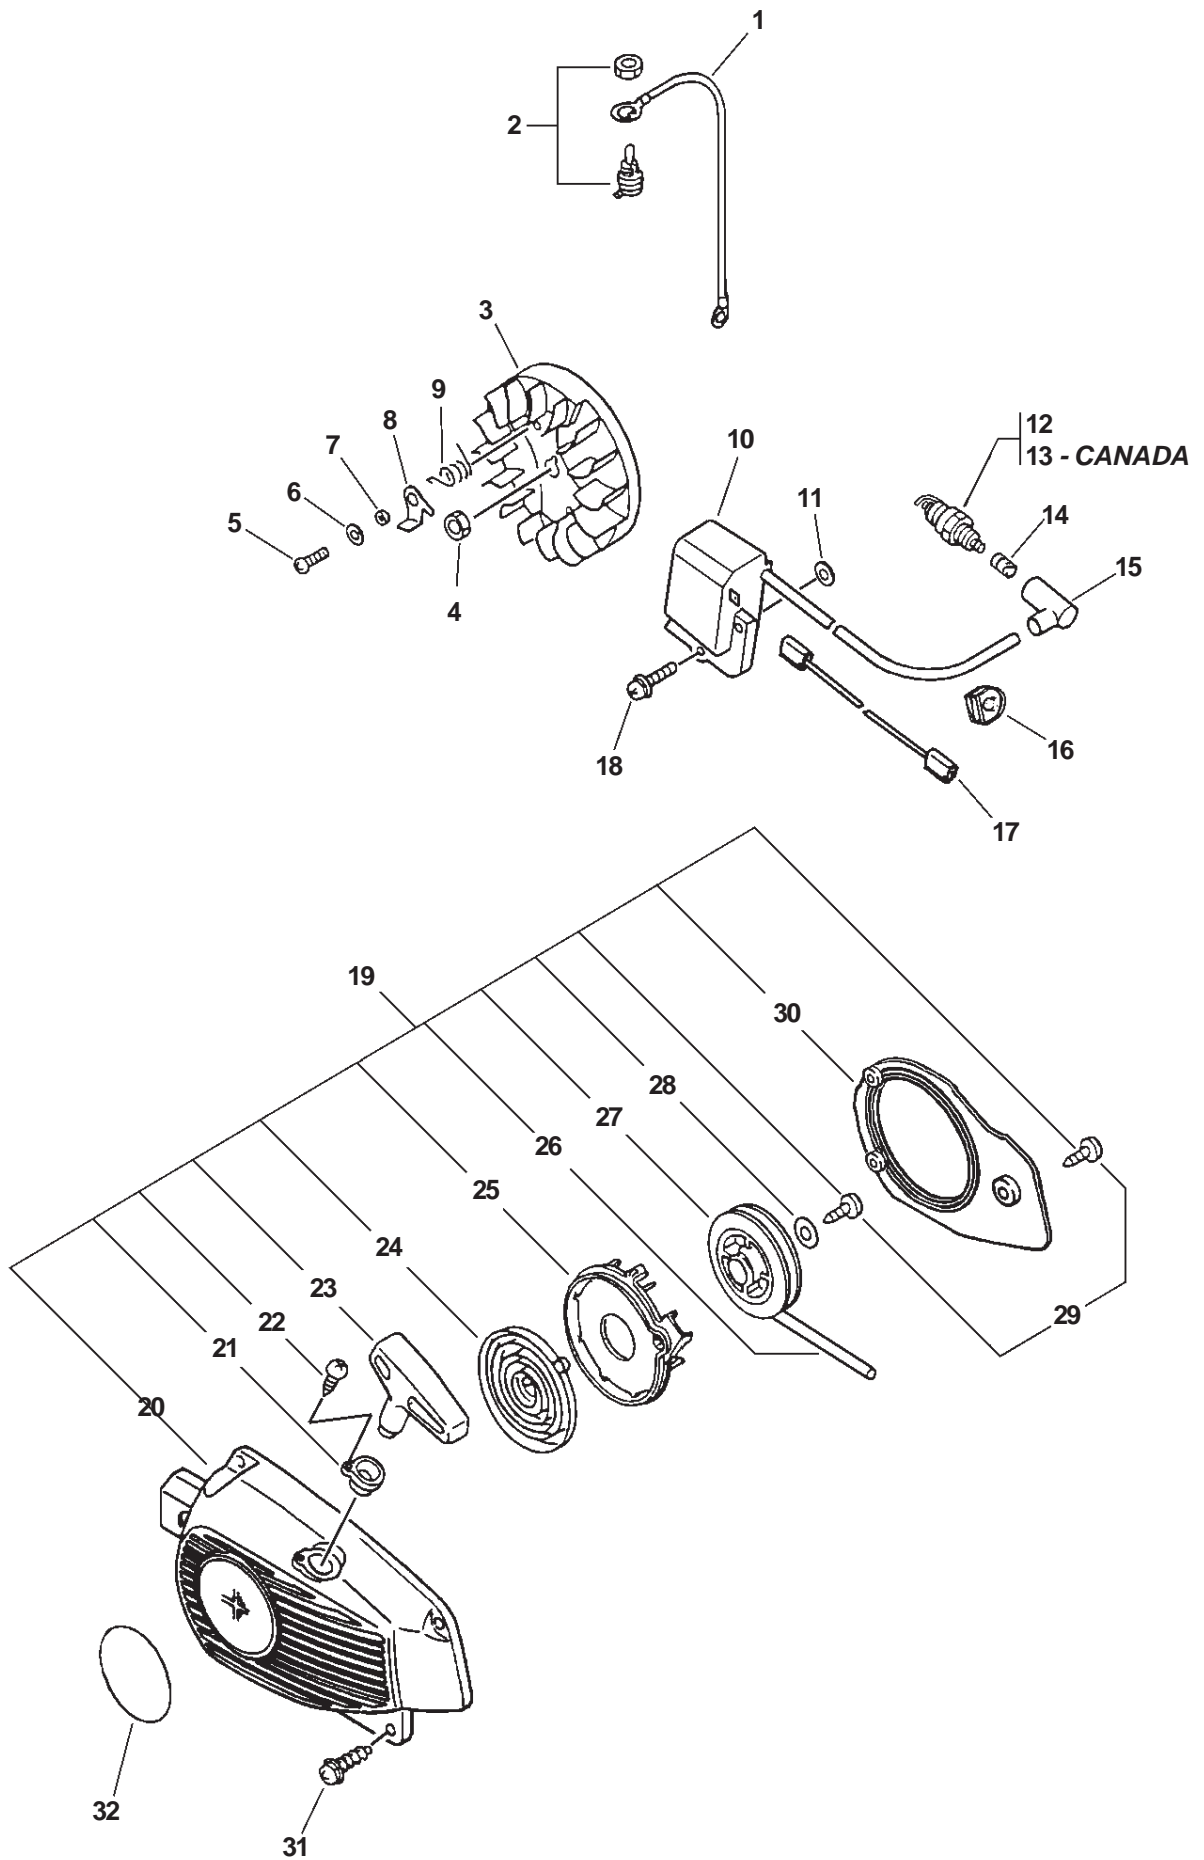

ITEM	PART NUMBER	QTY	DESCRIPTION	REMARKS
<u>OPTIONAL ENGINE REPOWER</u>				
1	SB1069	1	SHORT BLOCK	INCLUDES ITEMS 2-12 ■
2	-----	1	CRANKCASE SET	INCLUDES ITEM 3
3	90023805025	4	SCREW 5X25	
4	P021002270	1	PISTON KIT	INCLUDES ITEMS 5-9
5	10001113330	2	RING, PISTON	
6	10001315330	1	PIN, PISTON	
7	10001504630	2	CIRCLIP, PISTON PIN	
8	17501203930	1	BEARING, NEEDLE	
9	10001411520	2	SPACER, PISTON PIN	
10	-----	1	CRANKSHAFT ASY	INCLUDES ITEMS 11-12
11A	10021338330	2	OIL SEAL -- S/N: 03001001-03040999 & 04001001-04003328	
11B	V505000010	2	OIL SEAL -- S/N: 03041000-03999999 & 04003329-04999999	■
12	9403536201	2	BEARING, BALL 6201	
13	10014239130	1	WOODRUFF KEY	
14	90010605016	4	BOLT 5X16	
15	A190000021	1	COVER, ENGINE	
16	43301103931	2	STUD, GUIDE BAR	
17	13033639530	1	PLUG	
18	12902339130	1	GROMMET, IDLE	
19	10403439130	1	PLUG	
20	17881039630	1	GROMMET, CHOKE	
21	43611413930	1	VALVE, CHECK	
22	10402939230	1	COVER- TOP	
23	16391139130	1	PLUG	
24	90025604016	1	SCREW 4X16	
25	10404439230	1	COVER- BOTTOM	
26	89016739230	1	LABEL, PURGE PUMP	
27	89011439433	1	LABEL, CAUTION	
28	89016006361	1	LABEL, HOT	