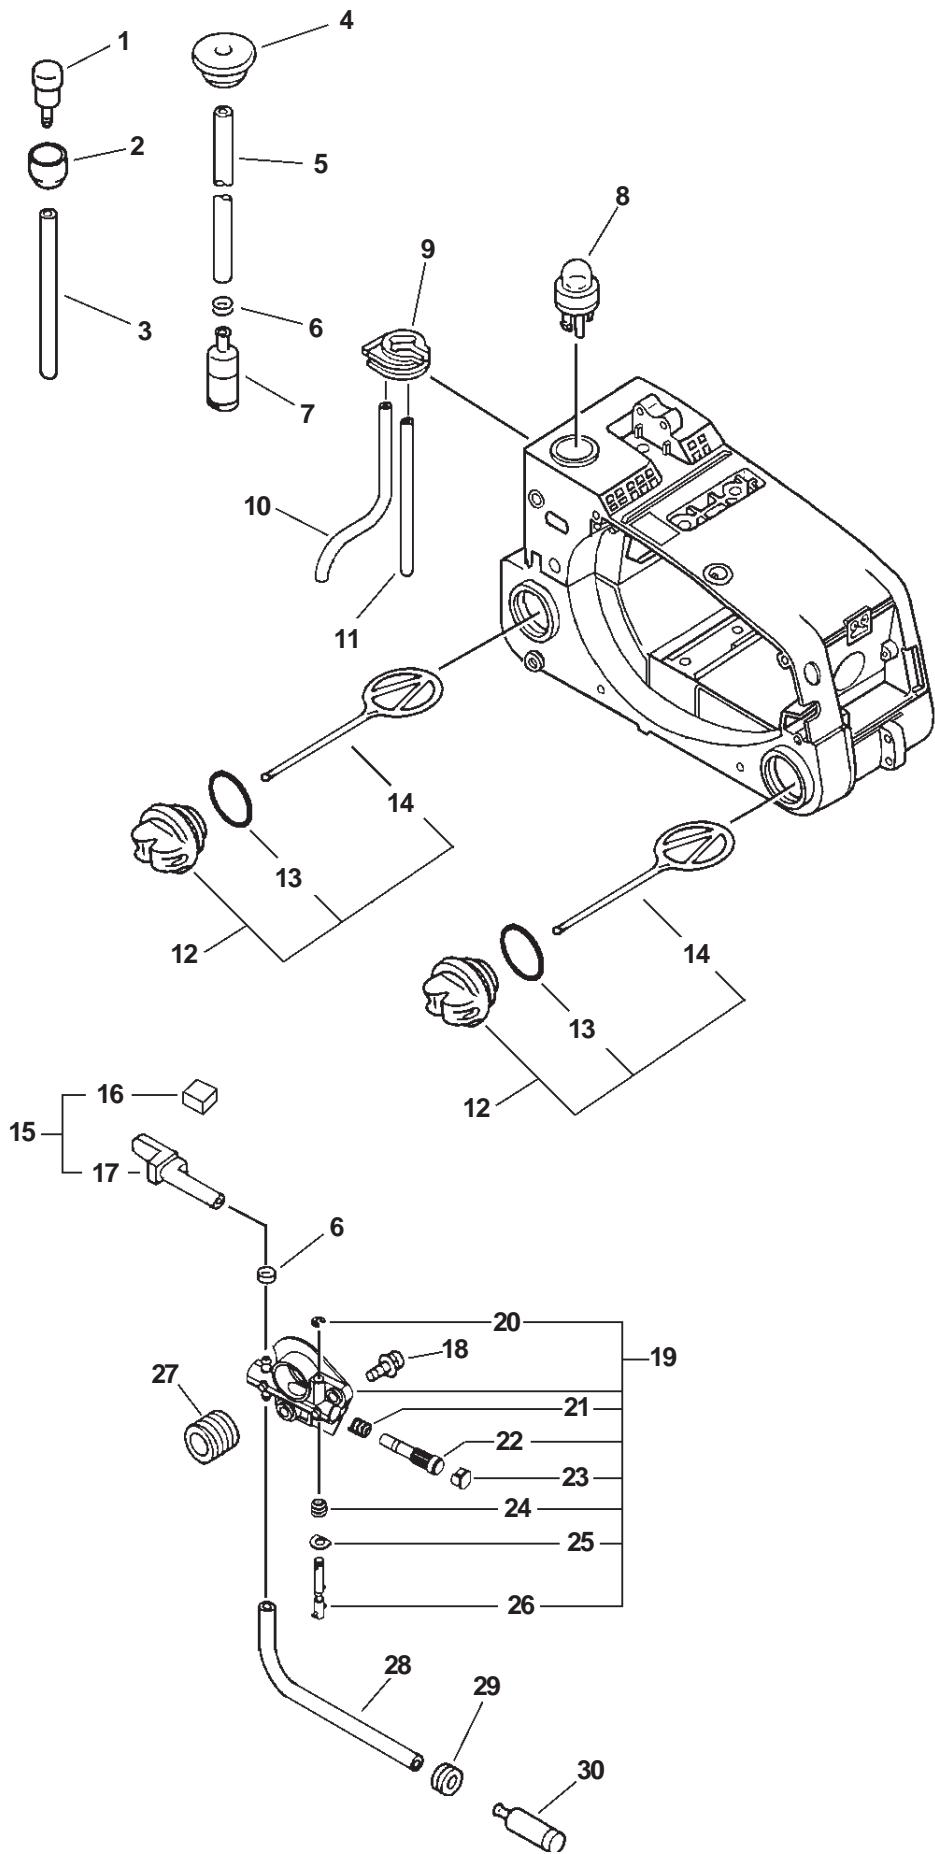

ITEM	PART NUMBER	QTY	DESCRIPTION	REMARKS
1	13130056430	1	VALVE, CHECK	
2	13132839130	1	COVER, VENT	
3	13201004920	1	PIPE, VENT - 3X5X150mm	BULK OPTION: 90014
4	13211539130	1	GROMMET, FUEL	
5	13201239130	1	PIPE, FUEL - 3X6X160mm	BULK OPTION: 90015
6	13201326630	2	CLIP	
7	13120514930	1	FILTER, FUEL	
8	12318139130	1	PUMP, PRIMER	
9	13275839130	1	BRACKET, PUMP	
10	13271639130	1	PIPE, 2X4X42mm	BULK OPTION: 90018
11	13131239130	1	PIPE, 3X5X70mm	BULK OPTION: 90014
12	43600139231	2	TANK CAP ASY	INCLUDES ITEMS 13-14
13	90072100025	2	O-RING 25	
14	13105119830	2	LINK	
15	43720139131	1	OIL PIPE KIT	INCLUDES ITEMS 16-17
16	43724439130	1	PAD, FOAM	
17	43721139133	1	PIPE	
18	90023505012	2	SCREW 5X12	
19	43700239130	1	AUTO-OILER ASY	INCLUDES ITEMS 20-26
20	12312715030	1	RING	
21	43701938330	1	SPRING	
22	43702437330	1	PLUNGER	
23	43706237330	1	CAP, OIL PUMP	
24	43701537330	1	SPRING	
25	43702937330	1	WASHER	
26	43701639130	1	NEEDLE, ADJUST	
27	43706338330	1	GEAR, WORM	
28	V471000110	1	PIPE, OIL - 3X6X115	BULK OPTION: 90015
29	V137000010	1	GROMMET, FUEL	
30	43620502832	1	STRAINER, OIL