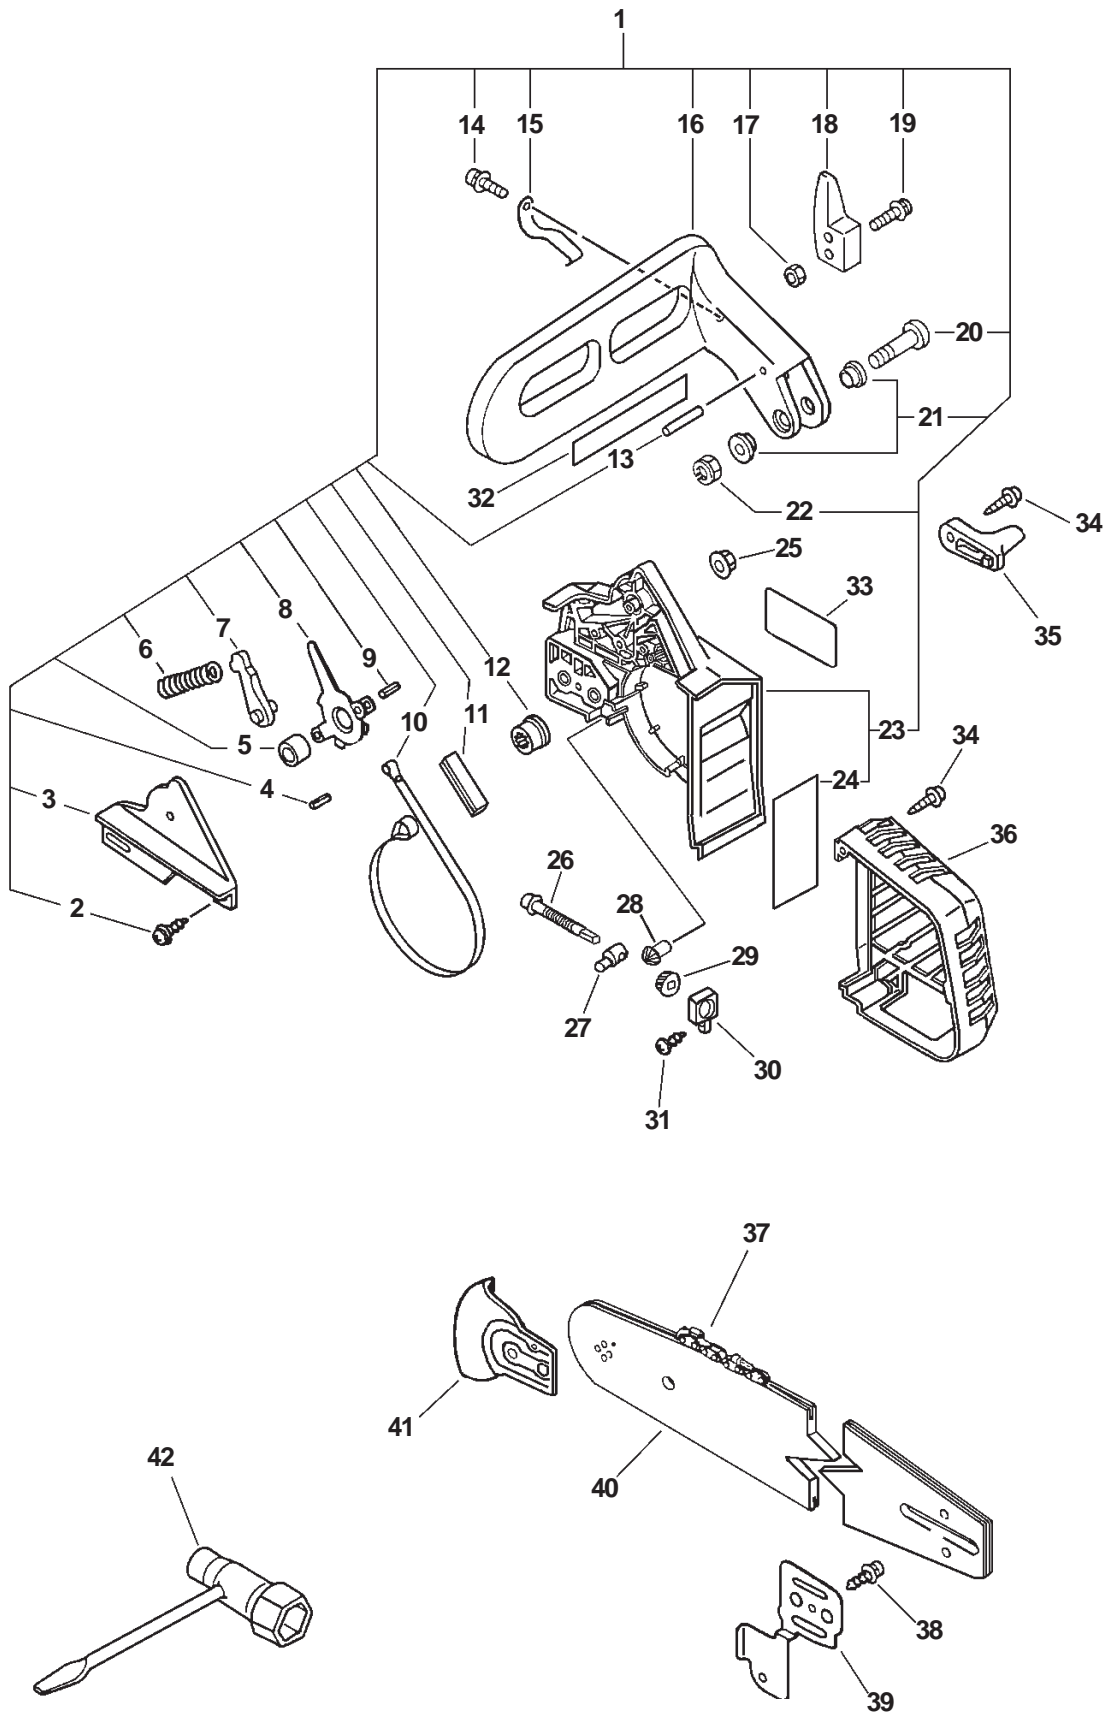

ITEM	PART NUMBER	QTY	DESCRIPTION	REMARKS
1	C032000051	1	CHAIN BRAKE ASY	INCLUDES ITEM 2-24
2	90025304012	3	SCREW 4X12	
3	43331039530	1	COVER, BRAKE	
4	90034225012	1	PIN, SPRING 2.5X12	
5	43311635430	1	SPACER 8	
6	43312235430	1	SPRING, BRAKE	
7	43320935430	1	STOPPER, BRAKE	
8	43320835431	1	CONNECTOR, BRAKE	
9	90033040088	1	ROLLER, 4X8.8	
10	43312339530	1	BAND, BRAKE	
11	43331232630	1	COVER, SEAL	
12	43314235430	1	ADJUSTER, BRAKE	
13	90033040238	1	ROLLER, 4X23.8	
14	90025304012	1	SCREW 4X12	
15	43311439130	1	SPRING	
16	43314739131	1	LEVER, BRAKE	
17	90050000004	2	NUT 4	
18	43317139630	1	WEIGHT, BRAKE	
19	90023804022	2	SCREW 4X22	
20	9131805032	1	SCREW 5X32	
21	43316739130	2	SPACER	
22	90056000005	1	LOCKNUT	
23	C300000041	1	GUARD, SPROCKET	INCLUDES ITEM 24
24	V341000000	1	DEFLECTOR, HEAT	
25	43301903933	2	FLANGE NUT 6	
26	V203000041	1	BOLT 5	
27	C309000030	1	TENSIONER, CHAIN	
28	V651000001	1	GEAR, BEVEL	
29	V651000011	1	GEAR, BEVEL	
30	V355000140	1	COLLAR	
31	90025304012	1	SCREW 4X12	
32	X524000790	1	LABEL, BAR & CHAIN	
32	X524000810	1	LABEL, BAR & CHAIN	CANADA SERIAL NUMBERS: 04001001-04999999
33	X503002920	1	LABEL, MODEL	
34	90025305020	3	SCREW 5X20	
35	43302635430	1	CATCHER, CHAIN	
36	A320000031	1	COVER, MUFFLER	
37	917045	1	CHAIN, SAW 91VG-45E	
37	917052	1	CHAIN, SAW 91VG-52E	
37	917057	1	CHAIN, SAW 91VG-57E	
38	90025304010	1	SCREW 4X10	
39	43301239131	1	PLATE, GUIDE	
40	120374501	1	BAR, GUIDE - 12"	
40	140375201	1	BAR, GUIDE - 14"	
40	160375701	1	BAR, GUIDE - 16"	
41	2894901	1	KICK GUARD KIT	
42	89541039130	1	WRENCH, W/SCREWDRIVER