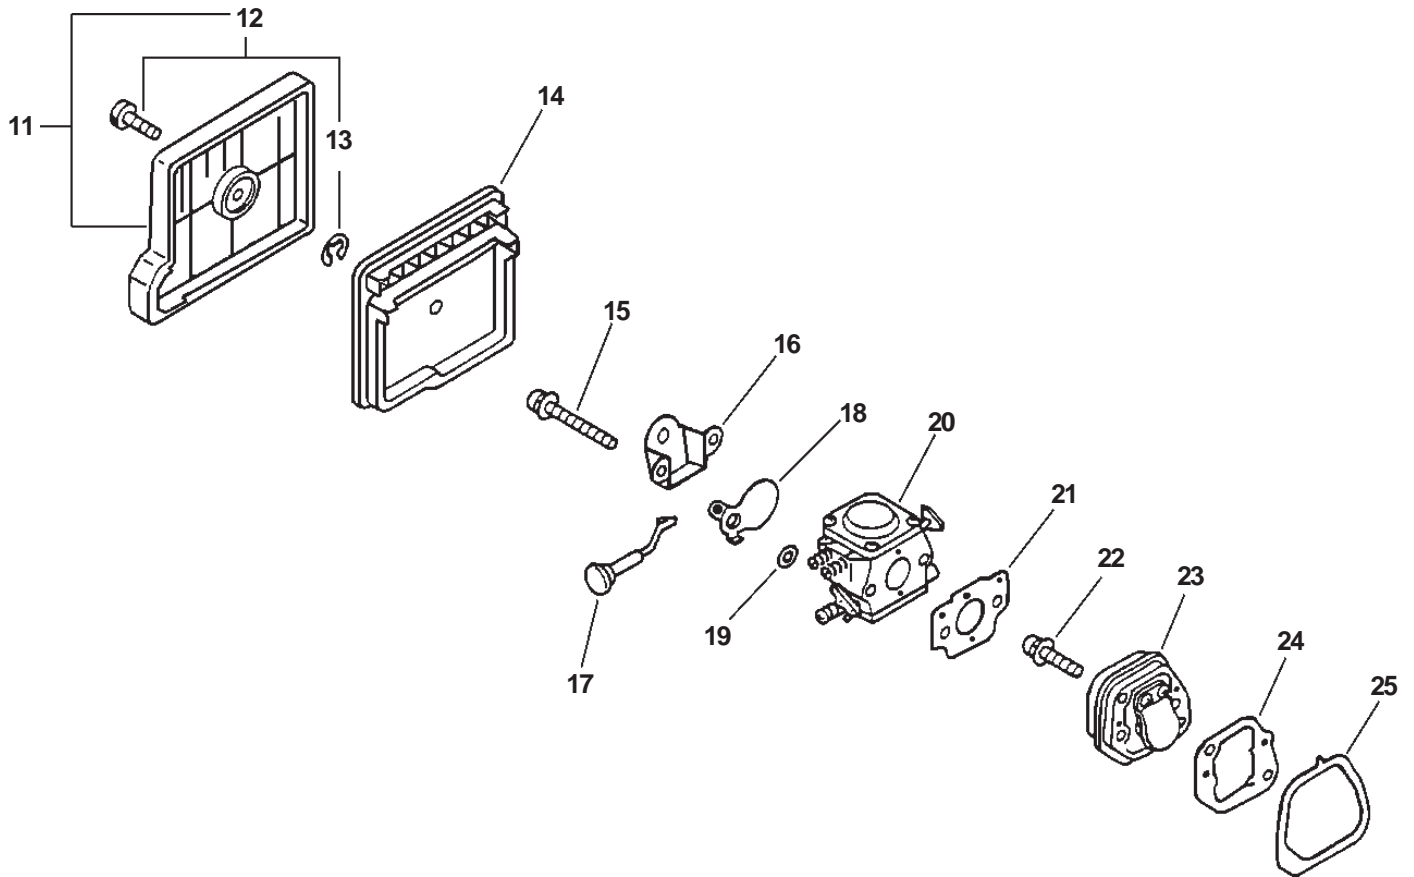

ITEM	PART NUMBER	QTY	DESCRIPTION	REMARKS
1	14551013931	1	GASKET, EXHAUST	
2	14585813931	1	MUFFLER	
3	90025004008	1	SCREW 4X8	
4	14585913930	1	SILENCER	
5	14586135530	1	LID, MUFFLER	
6	14564213930	1	PLATE, EYE	
7	10102313930	2	FLANGE BOLT	
8	14586213931	1	SCREEN, MUFFLER	
9	14587635530	1	GUIDE, EXHAUST	
10	90025004008	3	SCREW 4X8	
11	13030239134	1	CLEANER LID ASY	INCLUDES ITEMS 12-13
12	13040613932	1	BOLT ASY	INCLUDES ITEMS 13
13	90070000004	1	E-RING 4	
14	13031039131	1	FILTER, AIR	
15	90023805045	2	SCREW 5X45	
16	12901139130	1	PLATE, PREVENT	
17	17851039230	1	ROD, CHOKE	
18	17851539130	1	SHUTTER, CHOKE	
19	17851603930	2	WASHER	
20	A021000230	1	CARBURETOR -- WT-589	
21	V103000021	1	GASKET, INTAKE	
22	90025005018	2	SCREW 5X18	
23	P021004590	1	INSULATOR KIT	
24	V103000120	1	GASKET, INTAKE	
25	13001239130	1	SEAL