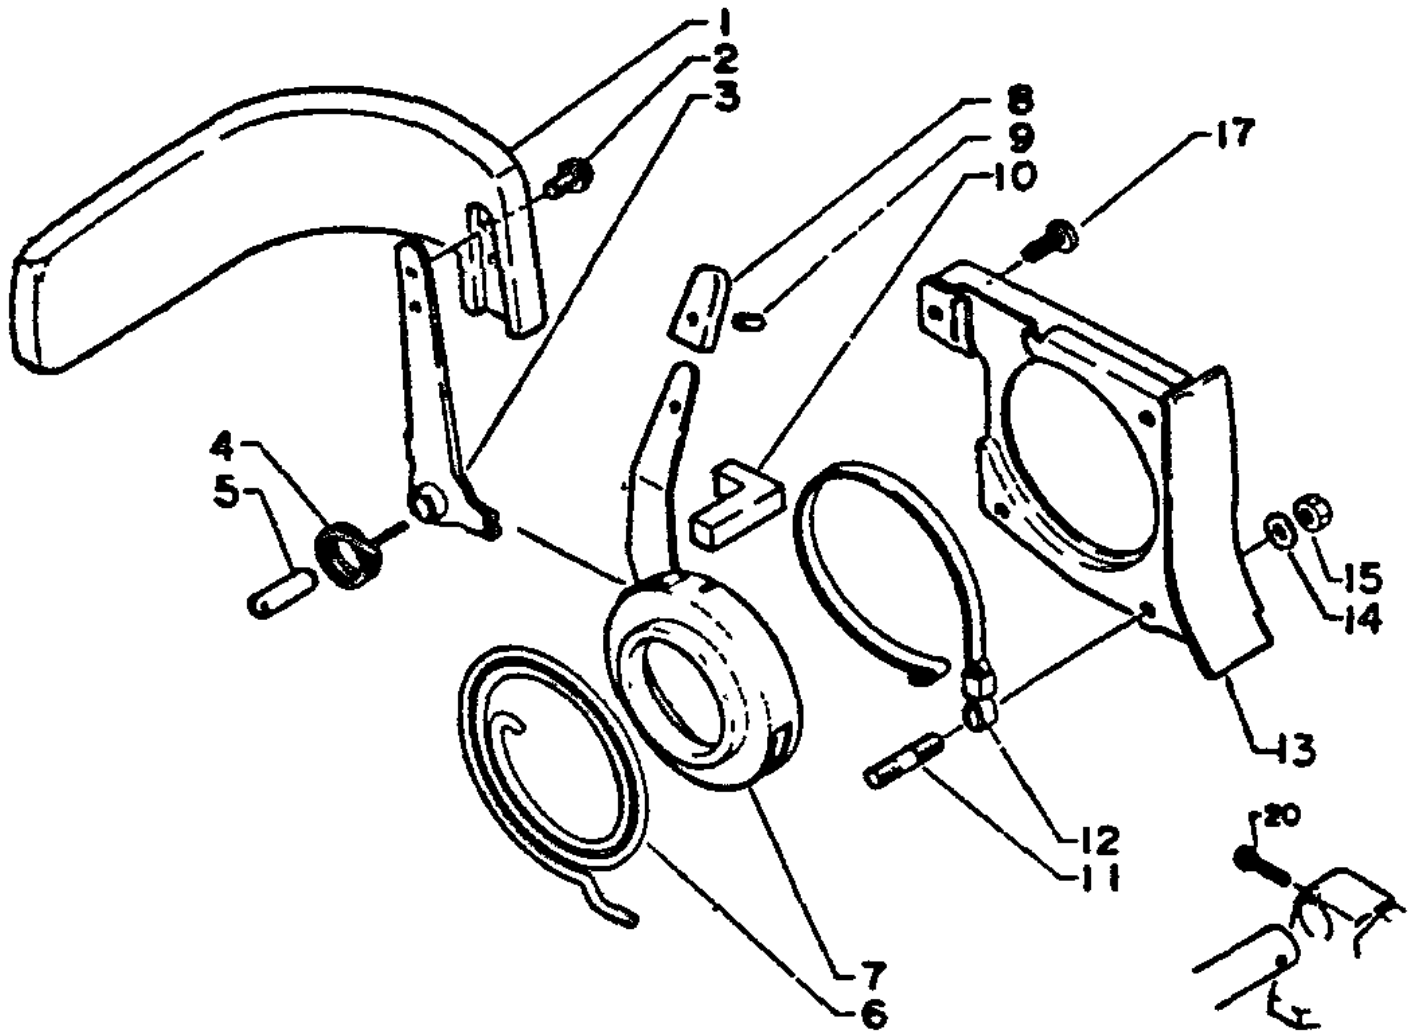

# Table of Contents

---

Click Any Diagram Description Below To View That Diagram.

ITEM	PART NUMBER	QTY	DESCRIPTION	REMARKS
1	43311113930	1	Brake handle	
2	90024204012	2	Screw 4x12	
3	43311213930	1	Arm	
4	43311413930	1	Spring	
5	90033460020	1	Shaft	
6	43312213930	1	Brake spring	
7	43310913931	1	Band case	
8	43315213930	1	Grip	
9	90034030008	1	Spring pin 3 x 8	
10	43331313930	1	Dust Seal	
11	43313013930	1	Stud	
12	43312313932	1	Brake band	
13	43330513931	1	Seal plate	
14	17721403930	1	Washer	
15	90050000004	1	Nut 4	
17	90022004010	1	Screw 4 x 10	
20	90024204020	1	Screw 4x20	