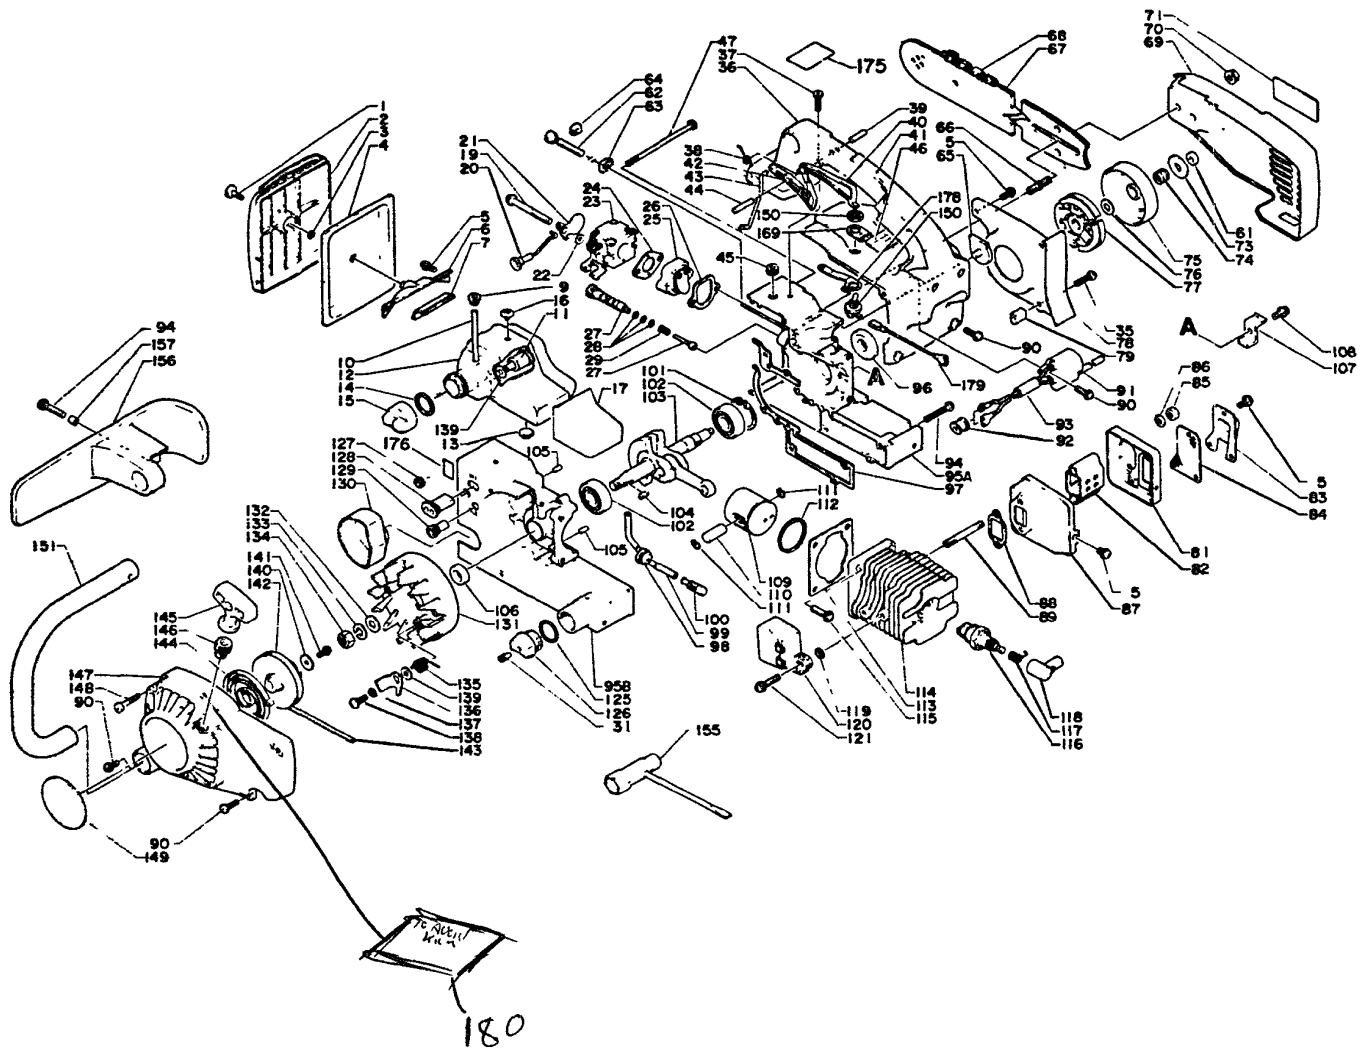

Sawing Chains

91VG45G	Chain - 12"
91VG52G	Chain - 14"

PARTS CATALOG
CS-280E CHAIN SAW

27.9cc

MODEL: SERIAL NUMBERS

CS-280E: S/N 0120269_Up

ECHO, INCORPORATED

400 Oakwood Road Lake Zurich, Illinois 60047 USA

ITEM	PART NUMBER	QTY	DESCRIPTION	REMARKS
1	43311113930	1	Brake handle	
2	90024204012	2	Screw 4x12	
3	43311213930	1	Arm	
4	43311413930	1	Spring	
5	90033460020	1	Shaft	
6	43312213930	1	Brake spring	
7	43310913931	1	Band case	
8	43315213930	1	Grip	
9	90034030008	1	Spring pin 3 x 8	
10	43331313930	1	Dust Seal	
11	43313013930	1	Stud	
12	43312313932	1	Brake band	
13	43330513931	1	Seal plate	
14	17721403930	1	Washer	
15	90050000004	1	Nut 4	
17	90022004010	1	Screw 4 x 10	
20	90024204020	1	Screw 4x20	