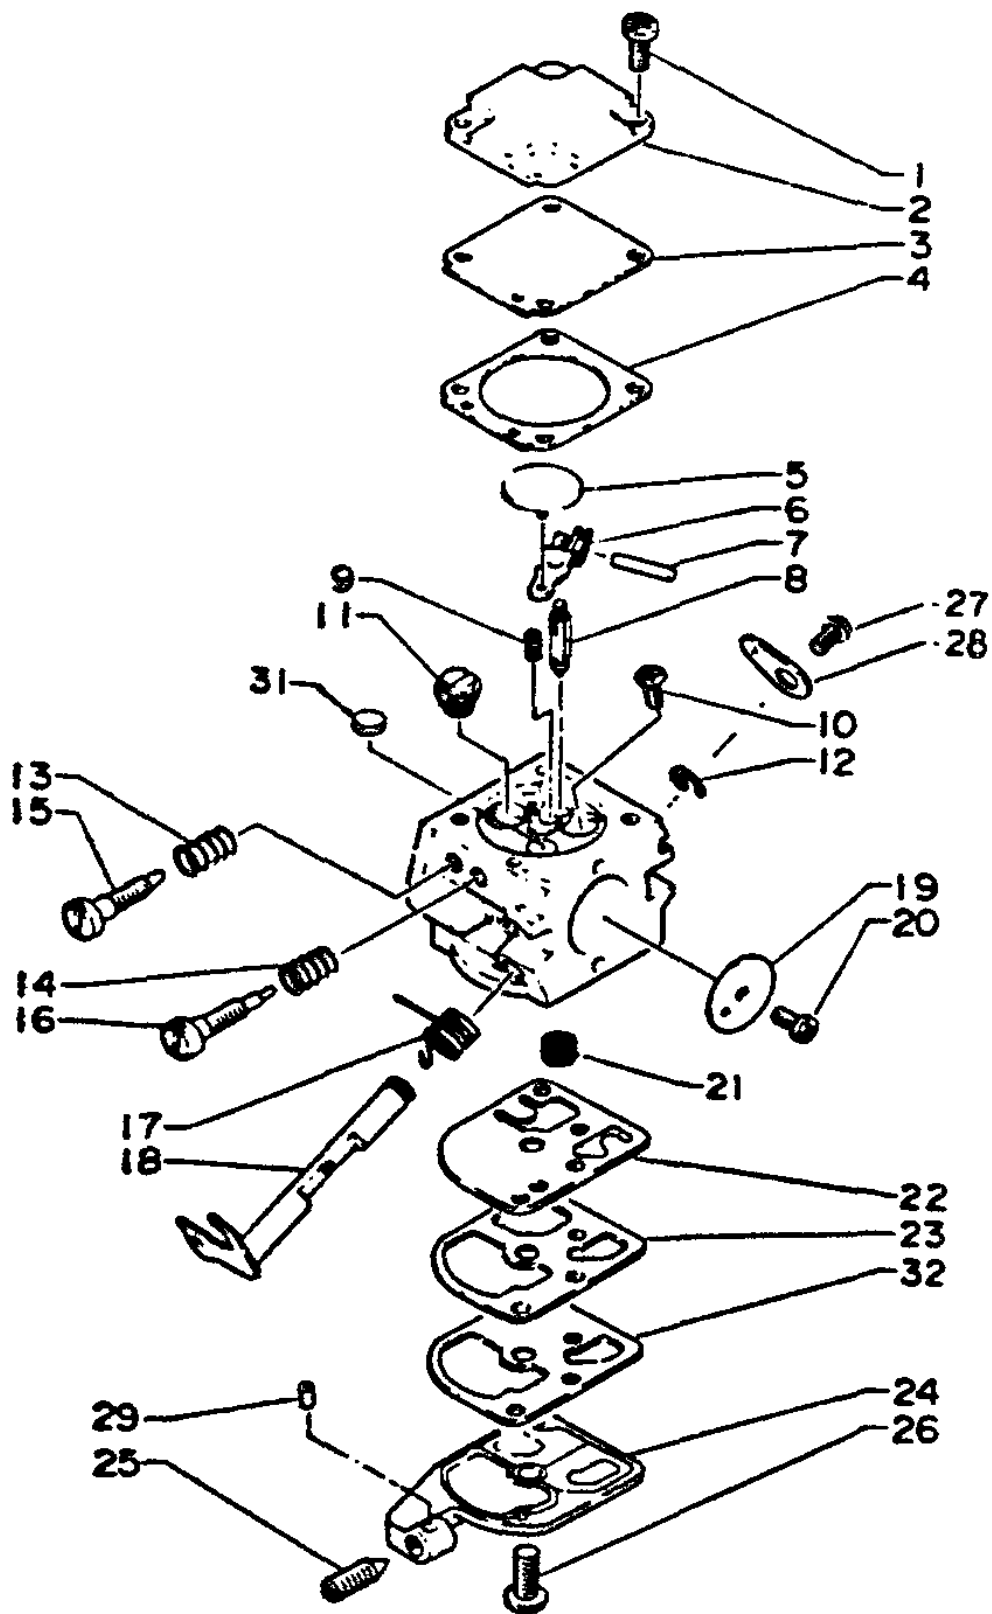

ITEM	PART NUMBER	QTY	DESCRIPTION	REMARKS
	12520013932	1	Carburetor ass'y C1S-K1B	Consists of 1 thru 32
1	12534413930	4	Screw	
2	12534213930	1	Cover, diaphragm	
3		1	Diaphragm	Included in Repair Kit P/N 12530015130 & Gasket, Diaphragm Kit P/N 12530115130
4		1	Gasket, diaphragm	Included in Repair Kit P/N 12530015130 & Gasket, Diaphragm Kit P/N 12530115130
5	12537513930	1	Disc	
6		1	Valve arm	Included in Repair Kit P/N 12530015130
7		1	Arm pin	Included in Repair Kit P/N 12530015130
8		1	Needle valve	
9		1	Coil spring	
10	12533913930	1	Screw	
11	12537613930	1	Orifice, main fuel	Included in Repair Kit P/N 12530015130
12	12532713930	1	Clip	
13	12531913930	1	Coil spring	
14	12531913930	1	Coil spring	
15	12532013930	1	Needle, high speed	
16	12531813930	1	Needle, idle	
17	12531313930	1	Return spring, throttle	
18	12531713930	1	Throttle shaft	
19	12531613930	1	Throttle shaft	
19	12531613930	1	Throttle shutter	
20		1	Screw	Included in Repair Kit P/N 12530015130
21		1	Screen	Included in Repair Kit P/N 12530015130
22		1	Diaphragm, fuel pump	Included in Repair Kit P/N 12530015130 & Gasket, Diaphragm Kit P/N 12530115130
23		1	Gasket, fuel pump	Included in Repair Kit P/N 12530015130 & Gasket, Diaphragm Kit P/N 12530115130
24	12532413931	1	Pump cover	
25	12533413930	1	Screw, idle adjustment	
26	12531013930	1	Screw	
27	12534813930	1	Screw	
28	12535013931	1	Throttle lever	
29	12537813930	1	Friction piece	
31	12534513930	1	Welsh plug	
32		1	Diaphragm surge	Included in Repair Kit P/N 12530015130 & Gasket, Diaphragm Kit P/N 12530115130
	12530015130		Repair Kit	Includes items 3,4,6,7,8,9,11,20,21,22,23 & 32
	12530115130		Gasket, Diaphragm Kit	Includes items 3,4,22,23 & 32